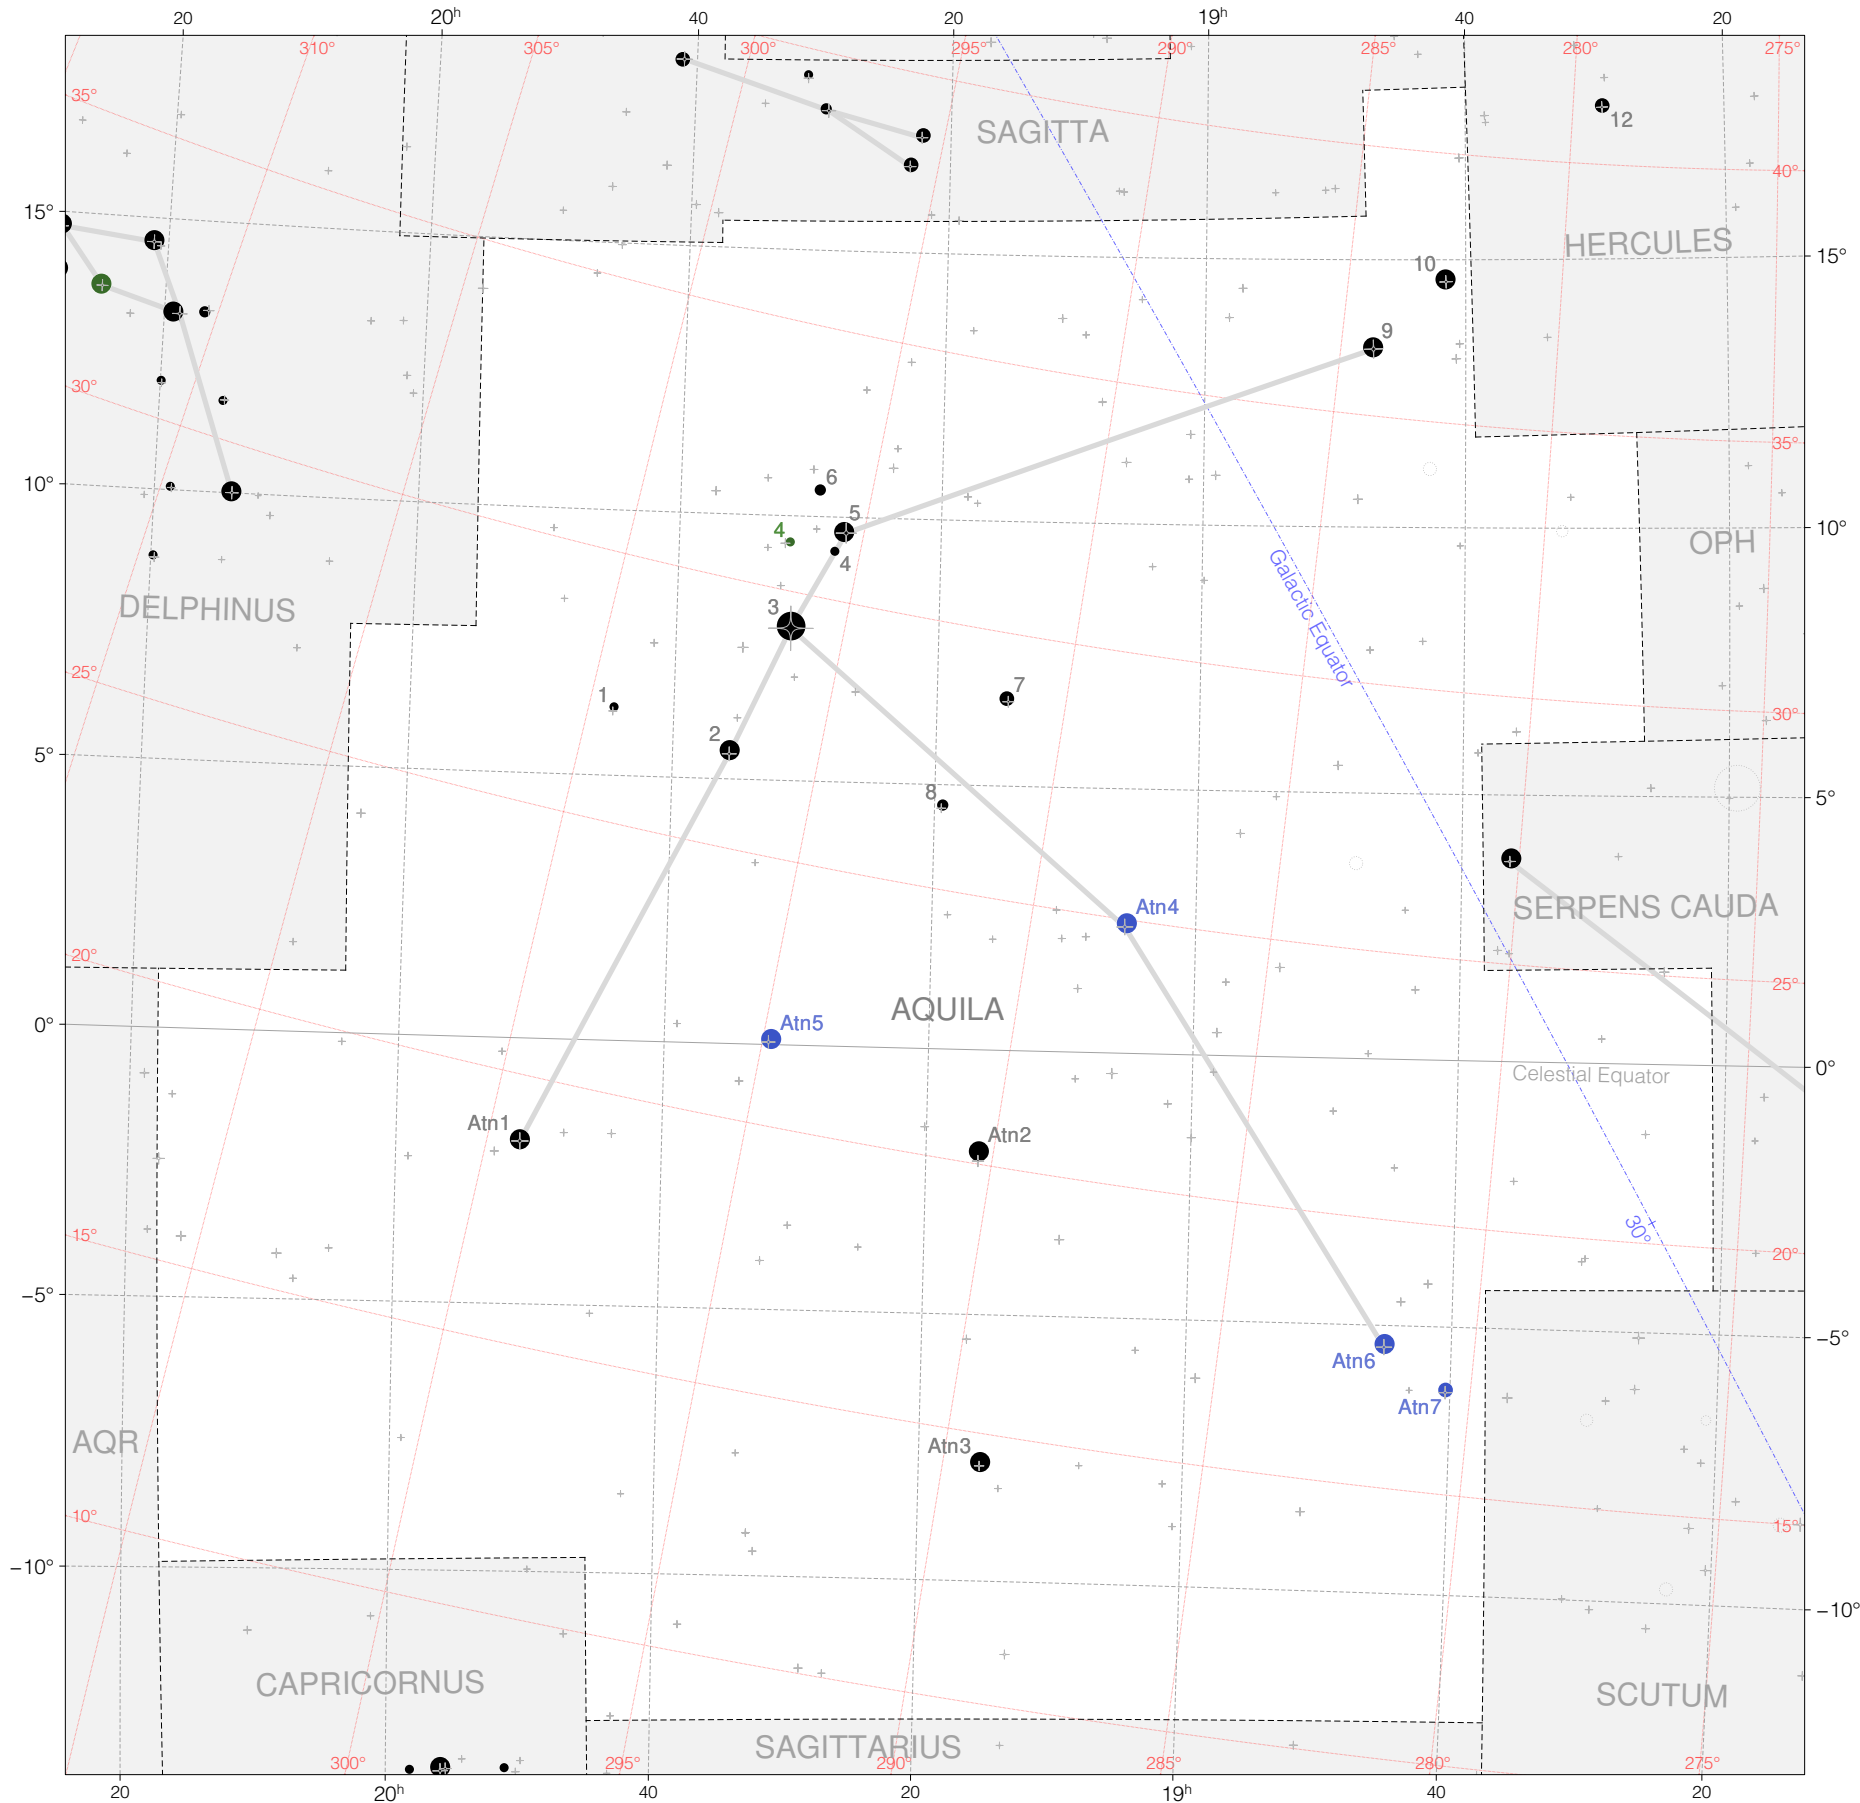

Tycho Stars in Aquila and Antinous

Magnitudes:  1 2 3 4 5 6 7

Versions:  T M K R

Scale at center:  0° 2° 4°