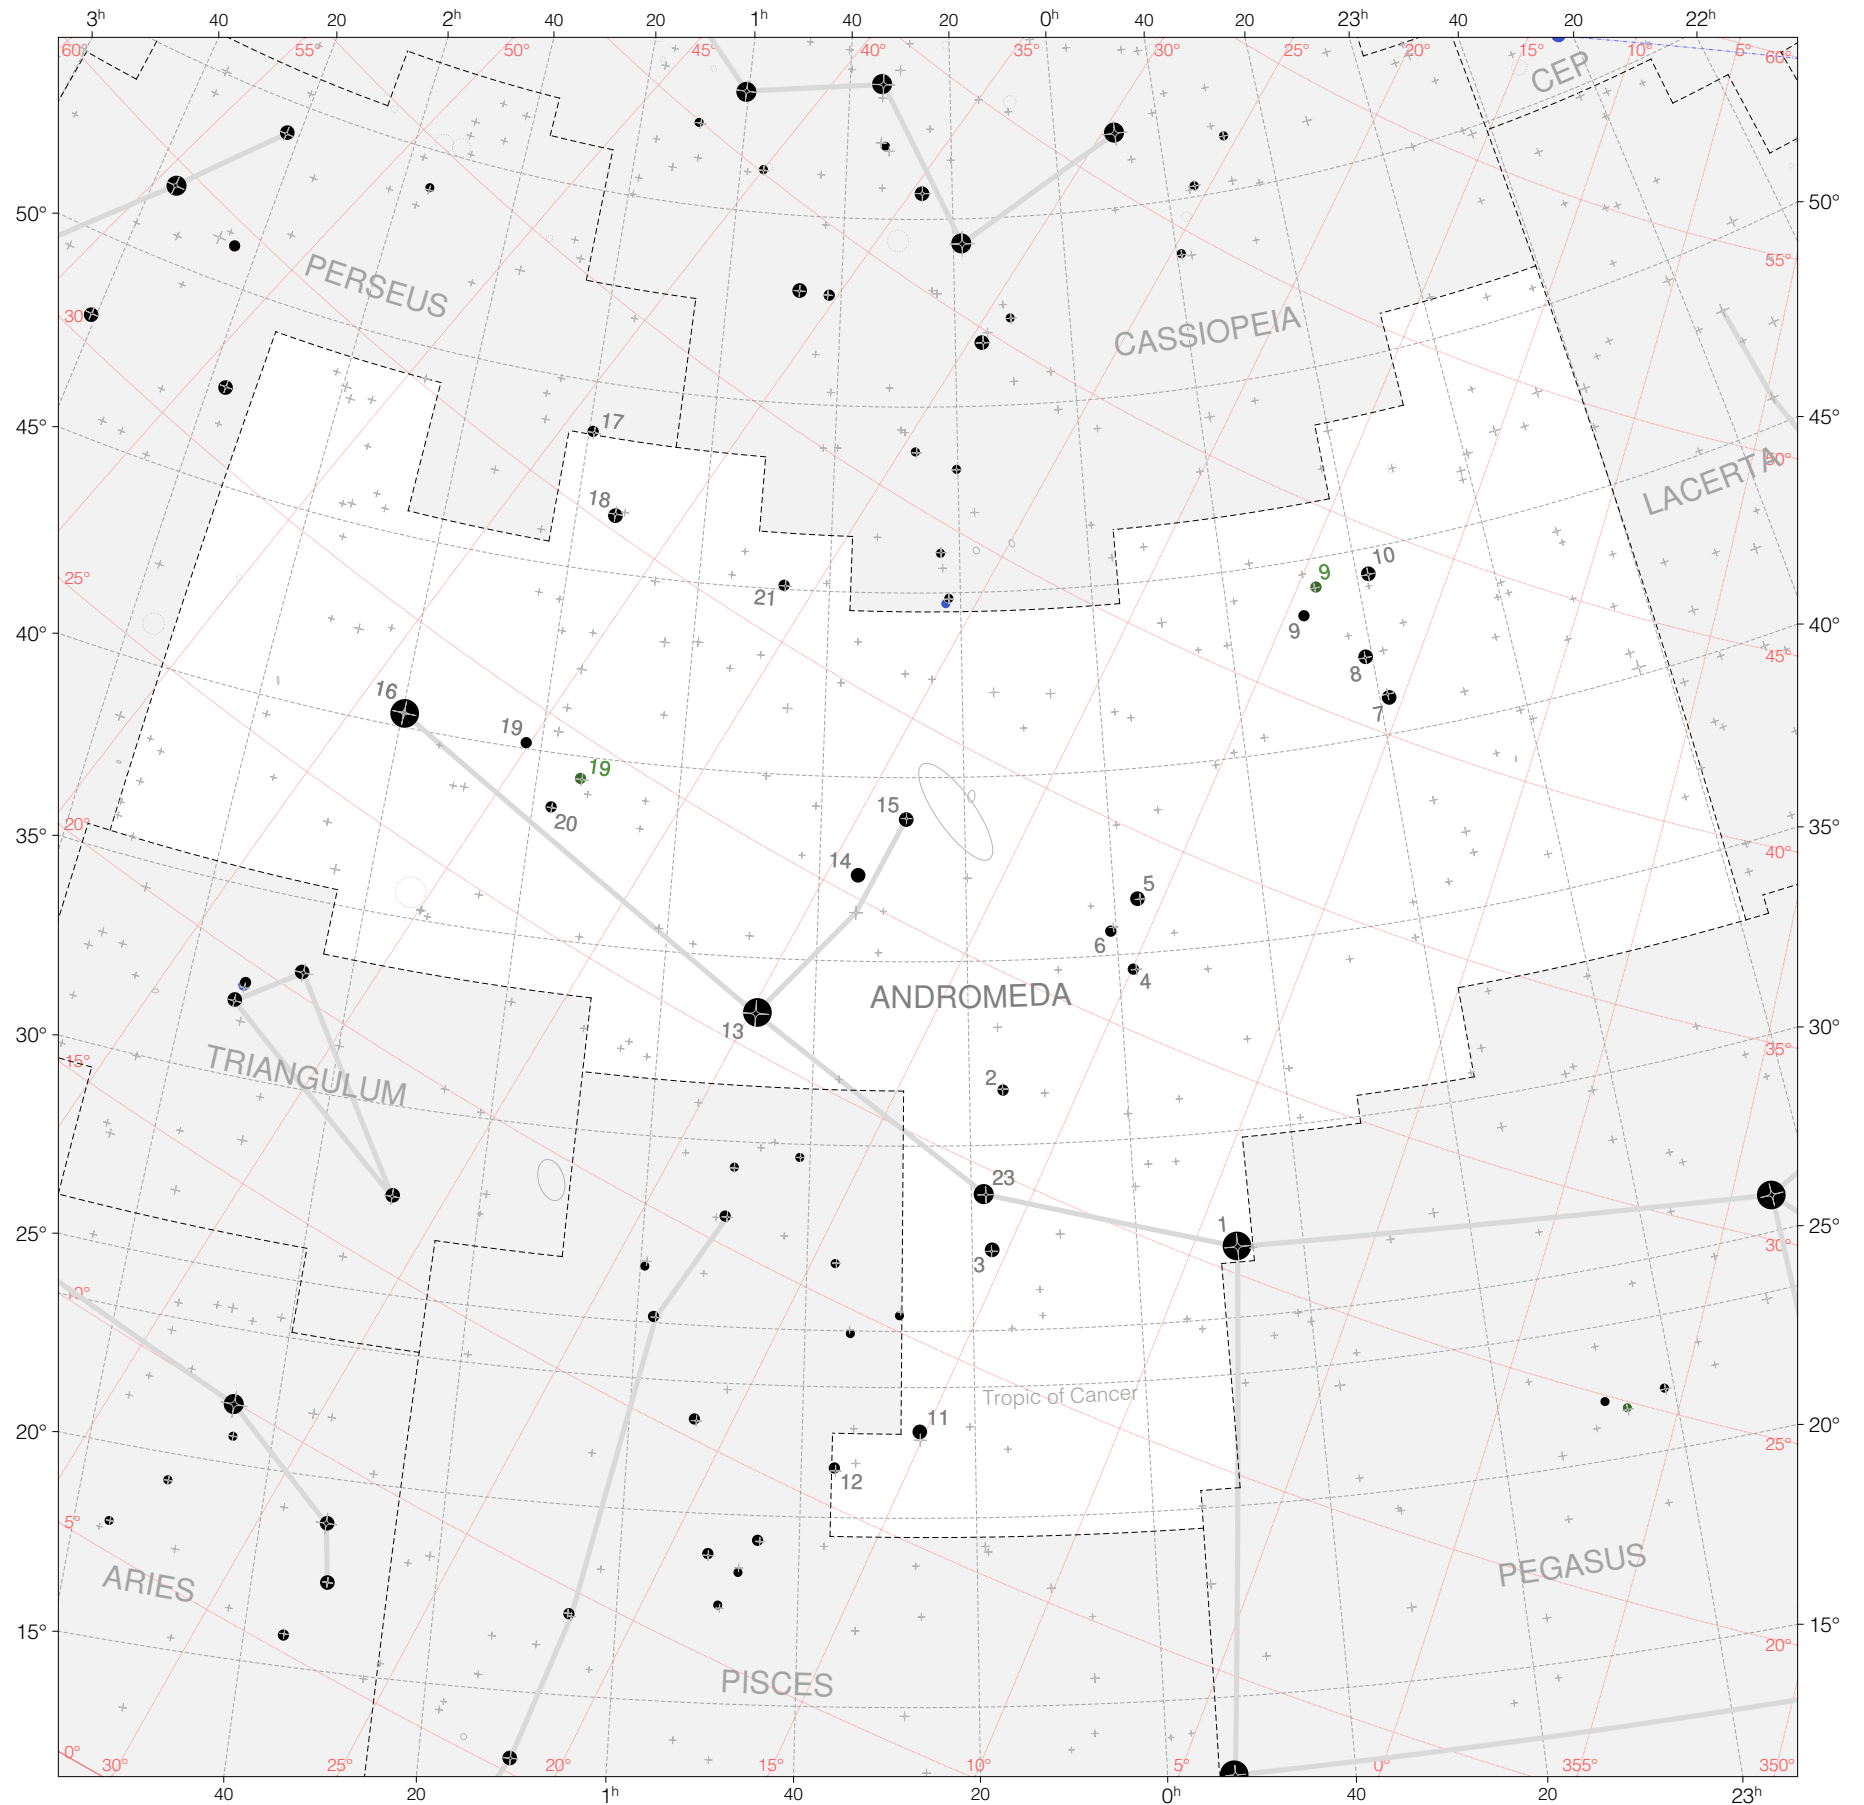

Tycho Stars in Andromeda

Magnitudes:  1 2 3 4 5 6 7

Versions:  T M K R

Scale at center:  0° 2° 4°