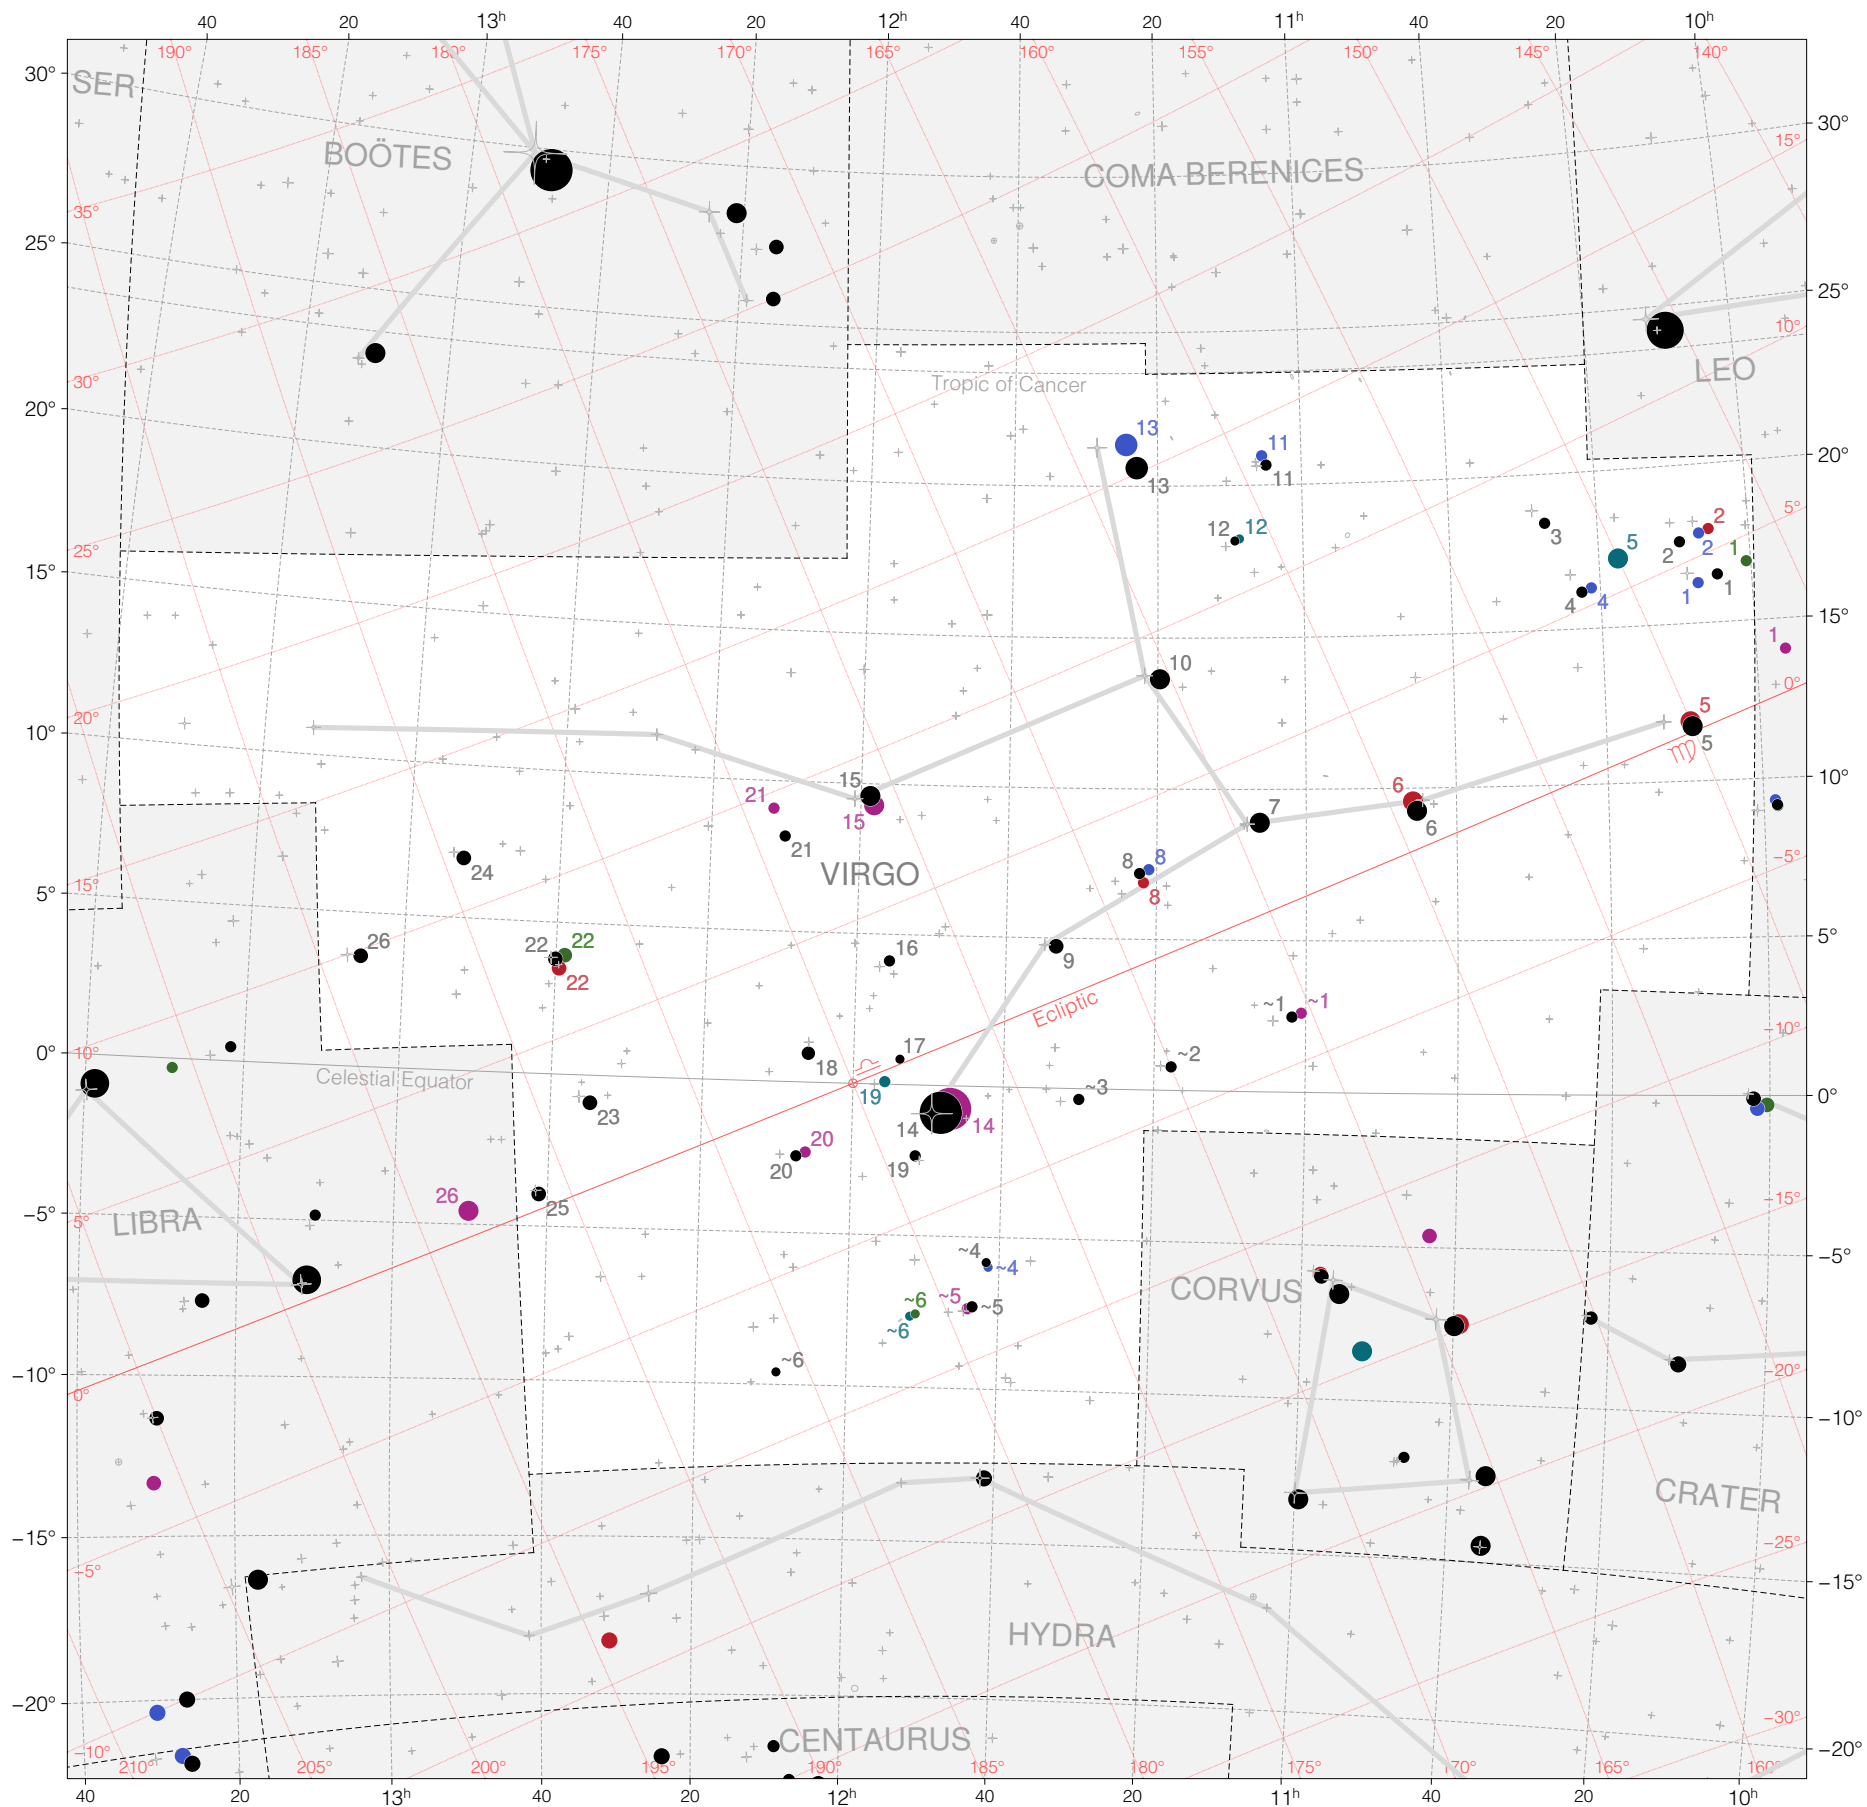

# Ptolemy Stars in Virgo

Magnitudes: 1 2 3 4 5 6 7

Versions: T P M B H Z

Scale at center: 0° 2° 4°