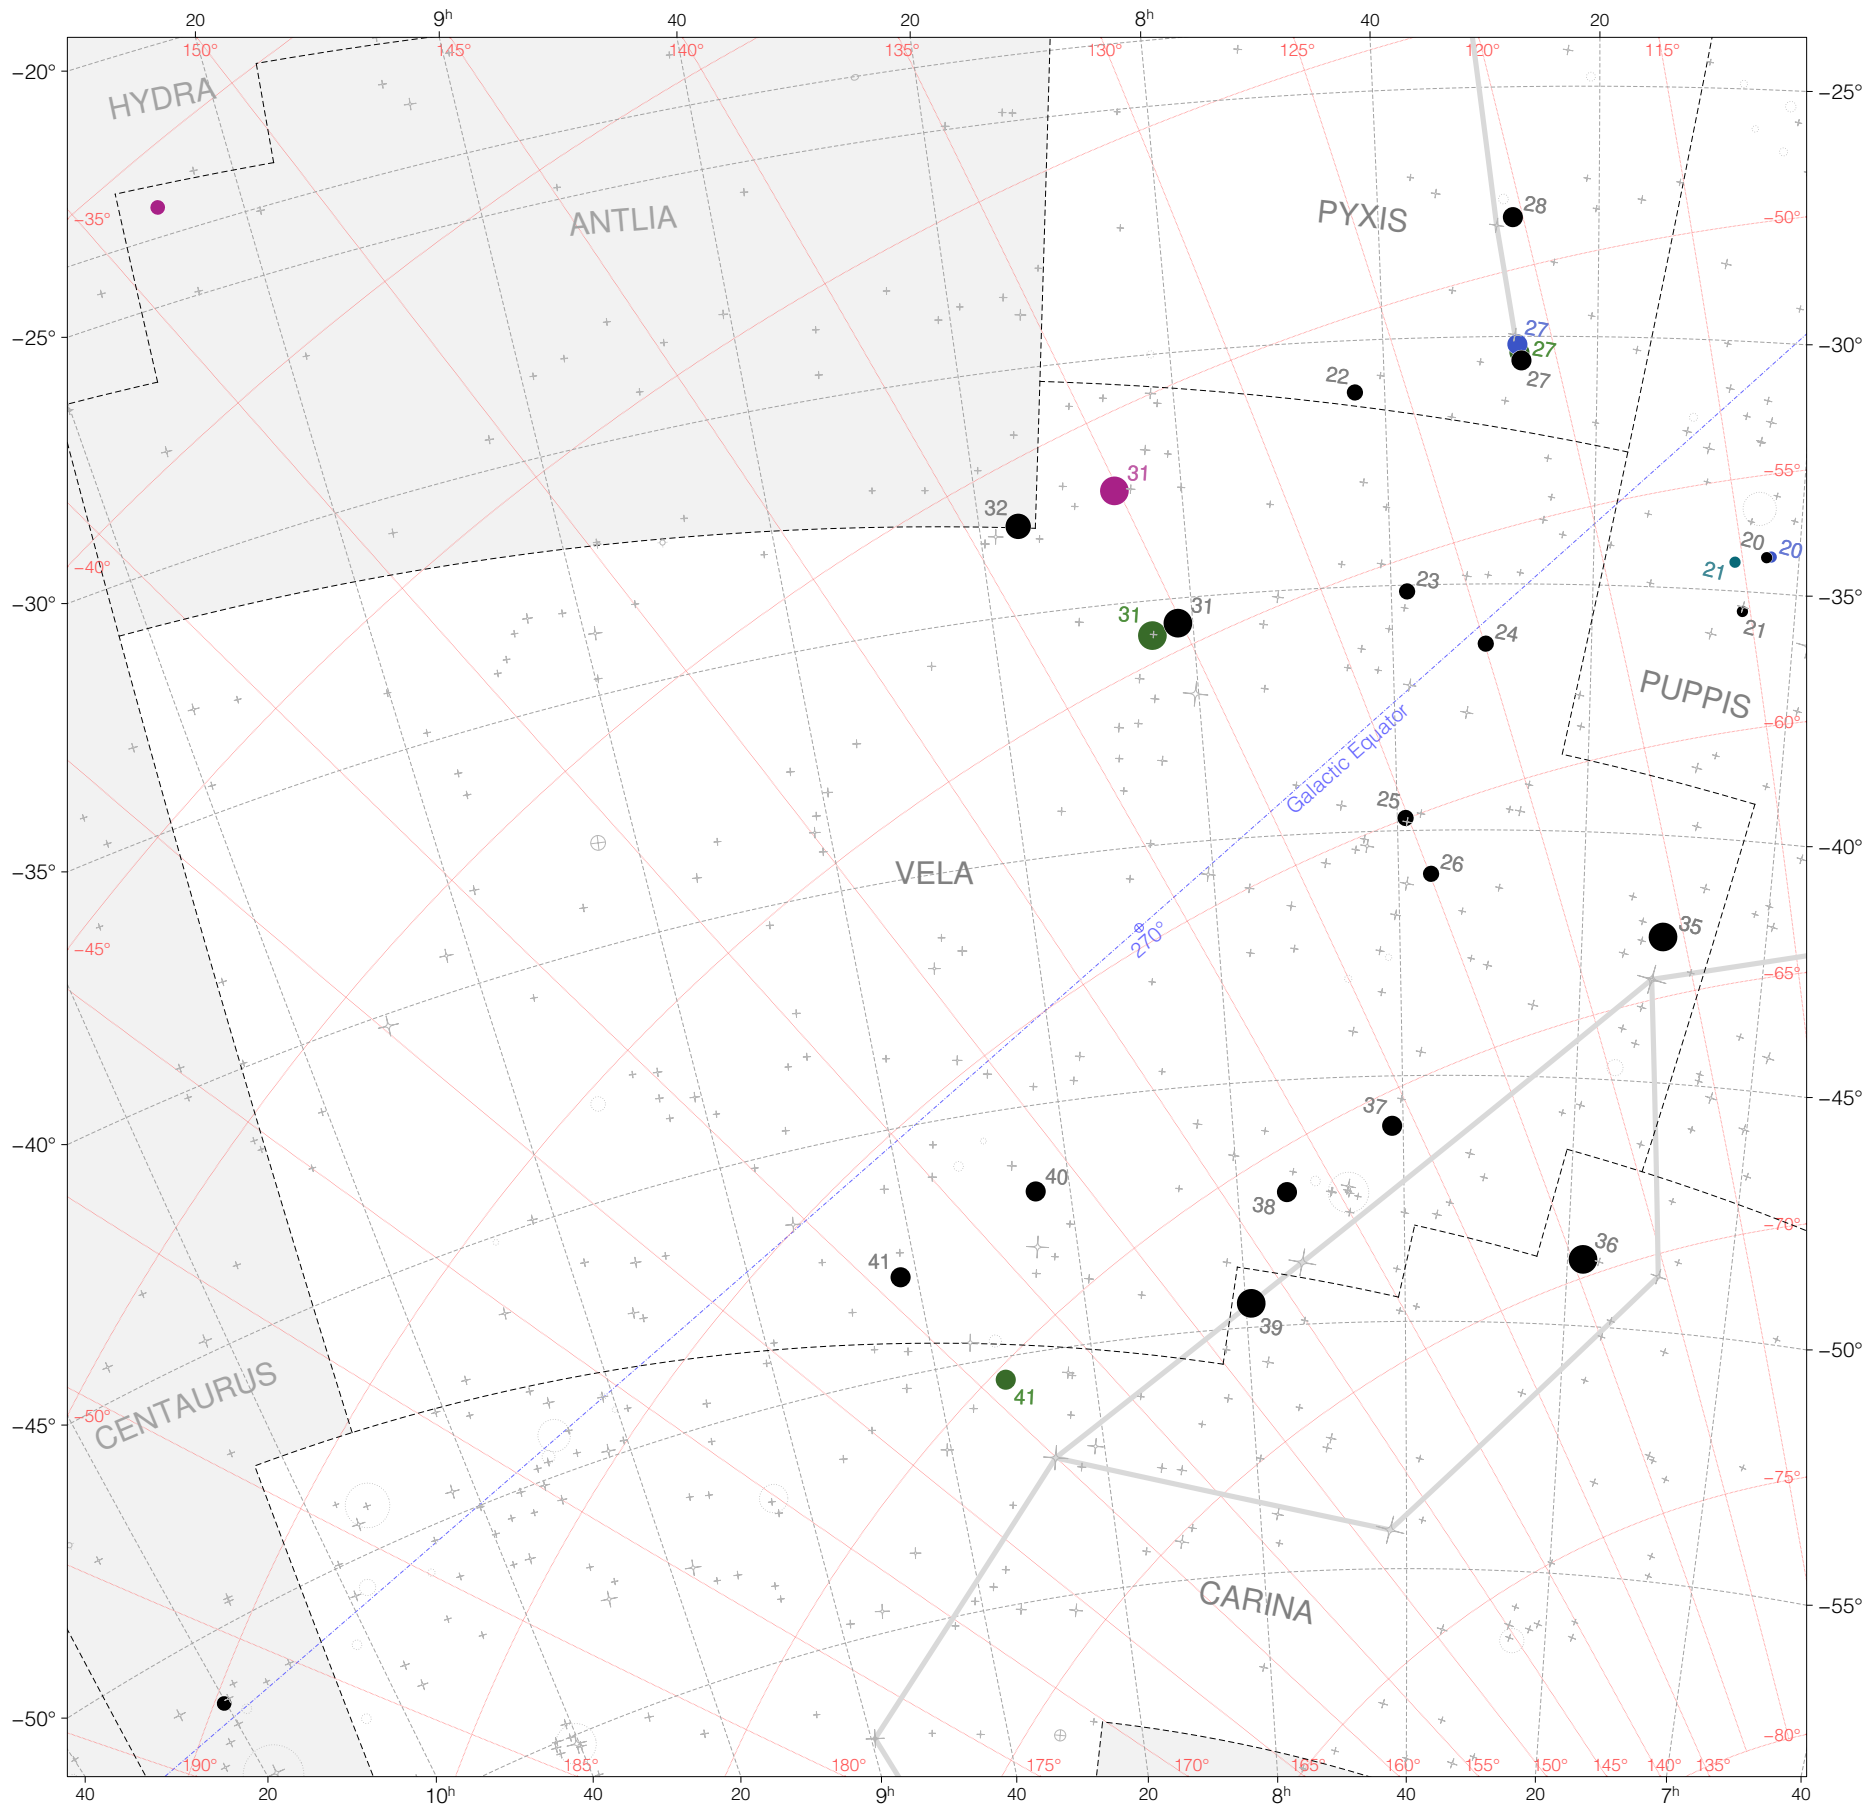

# Ptolemy Stars in Argo Navis (Vela)

Magnitudes: 1 2 3 4 5 6 7

Versions: T P M B H Z

Scale at center: 0° 2° 4°