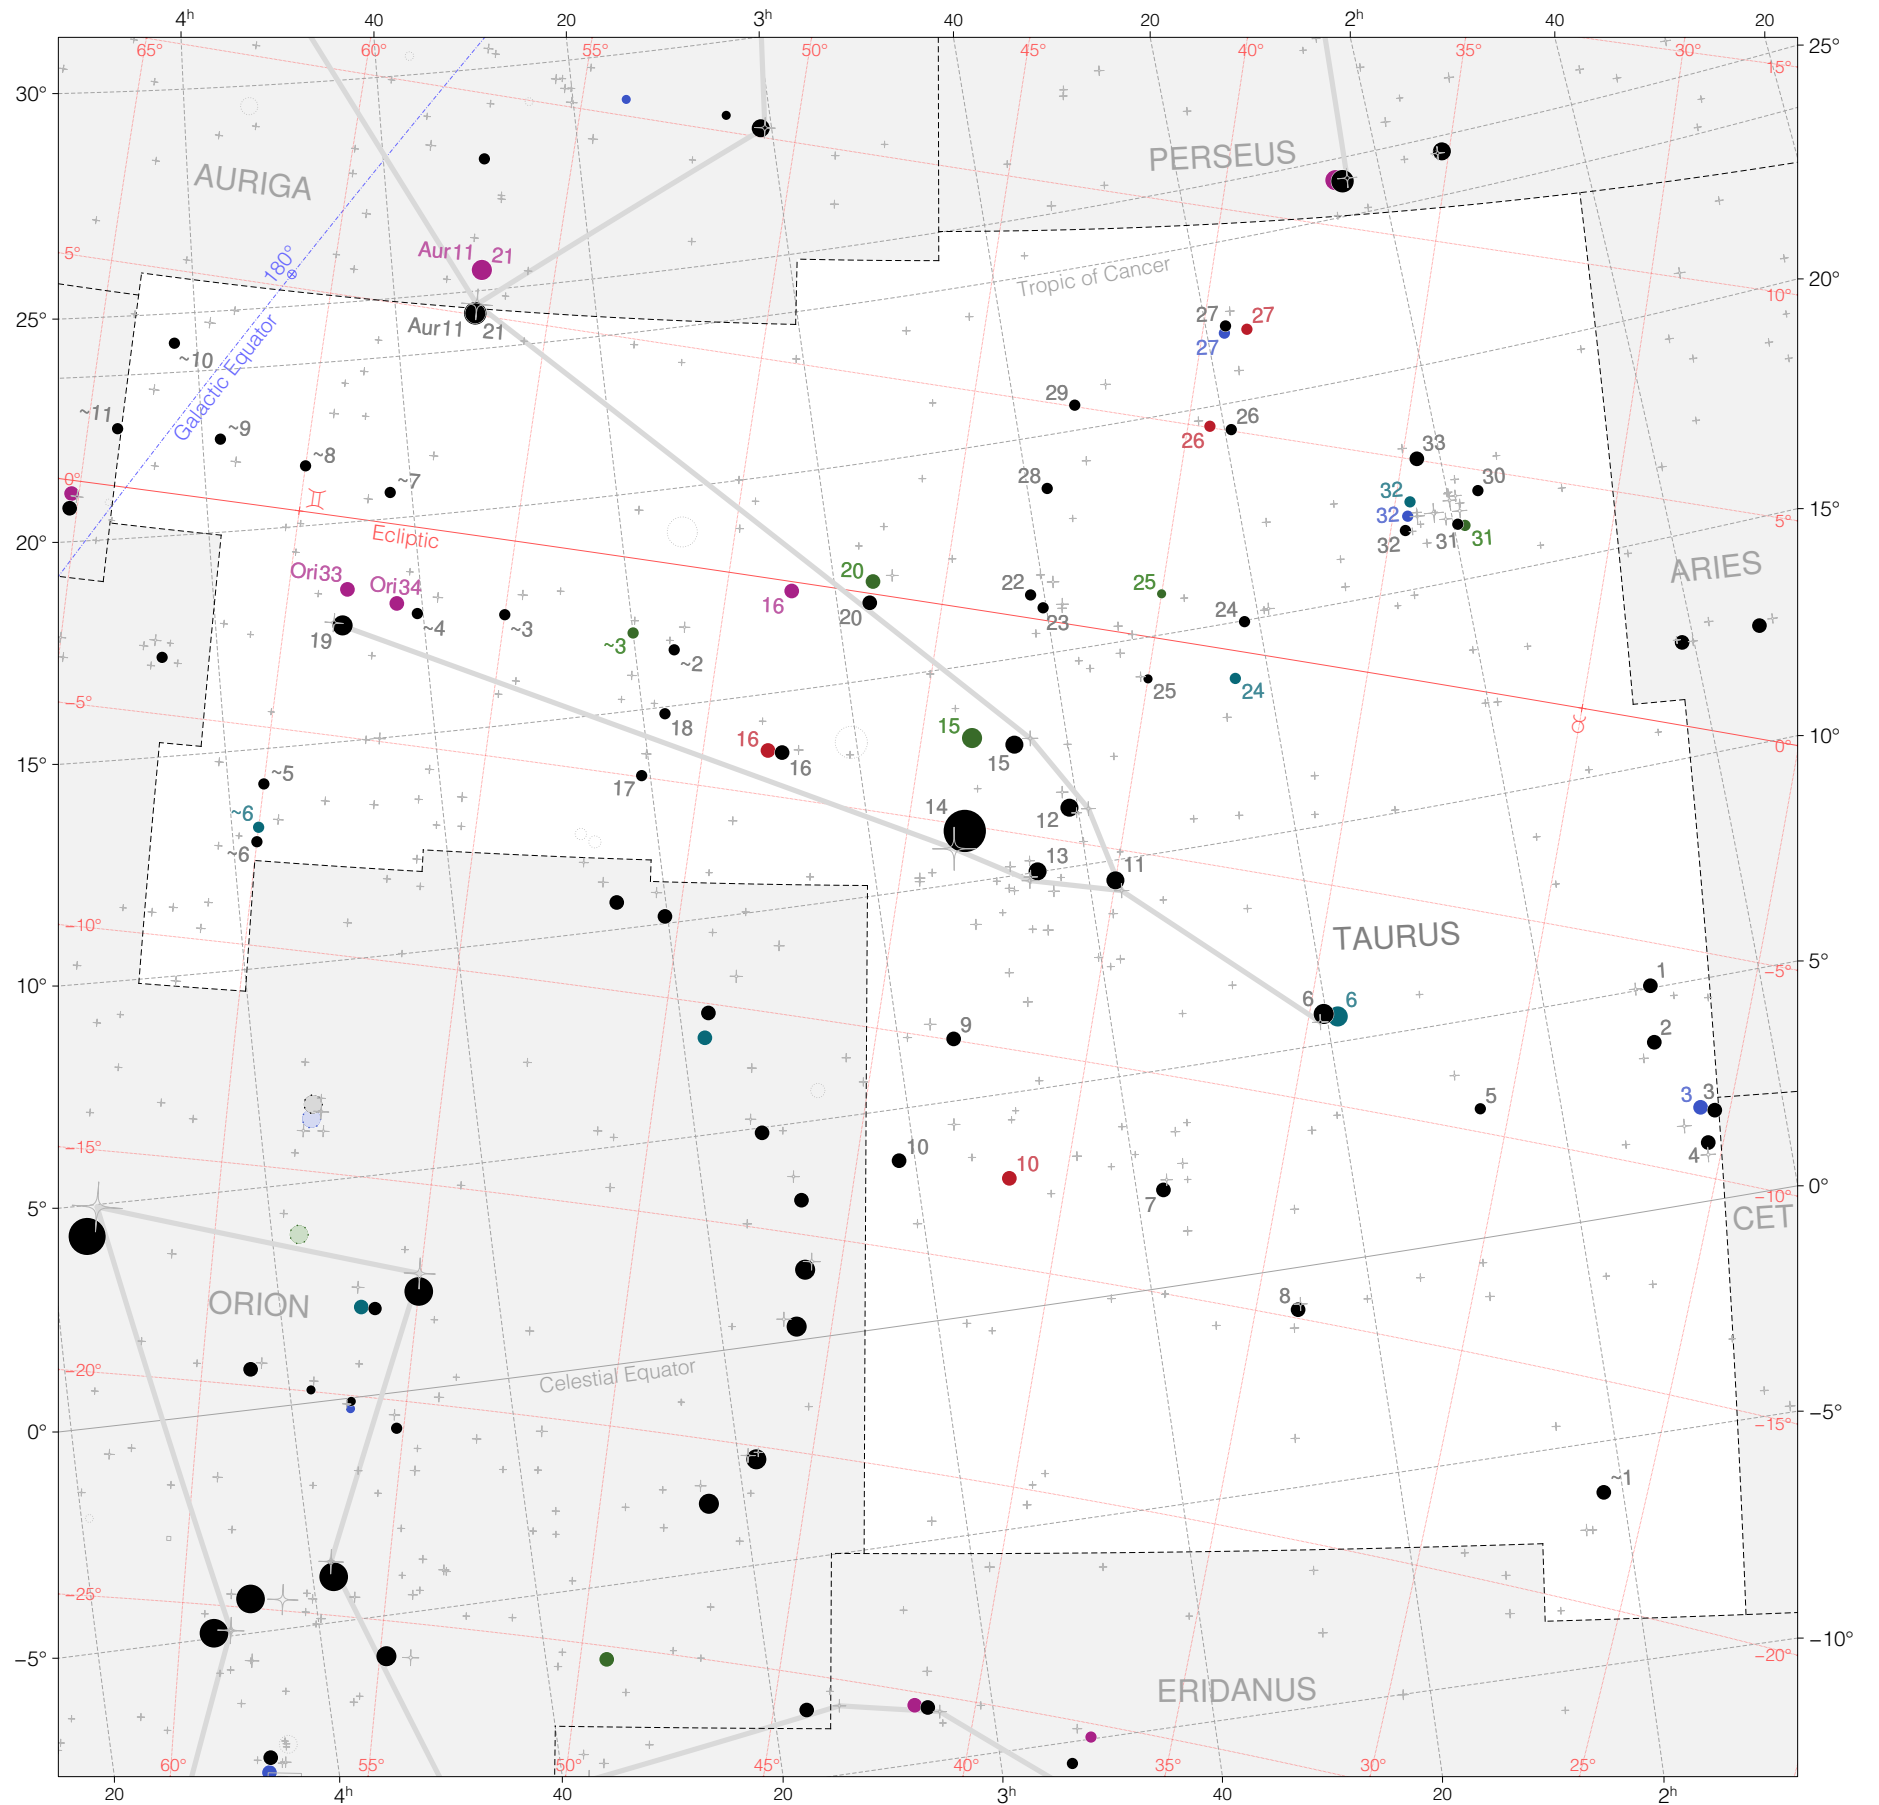

Ptolemy Stars in Taurus

Magnitudes: 1 2 3 4 5 6 7

Versions: T P M B H Z

Scale at center: 0° 2° 4°