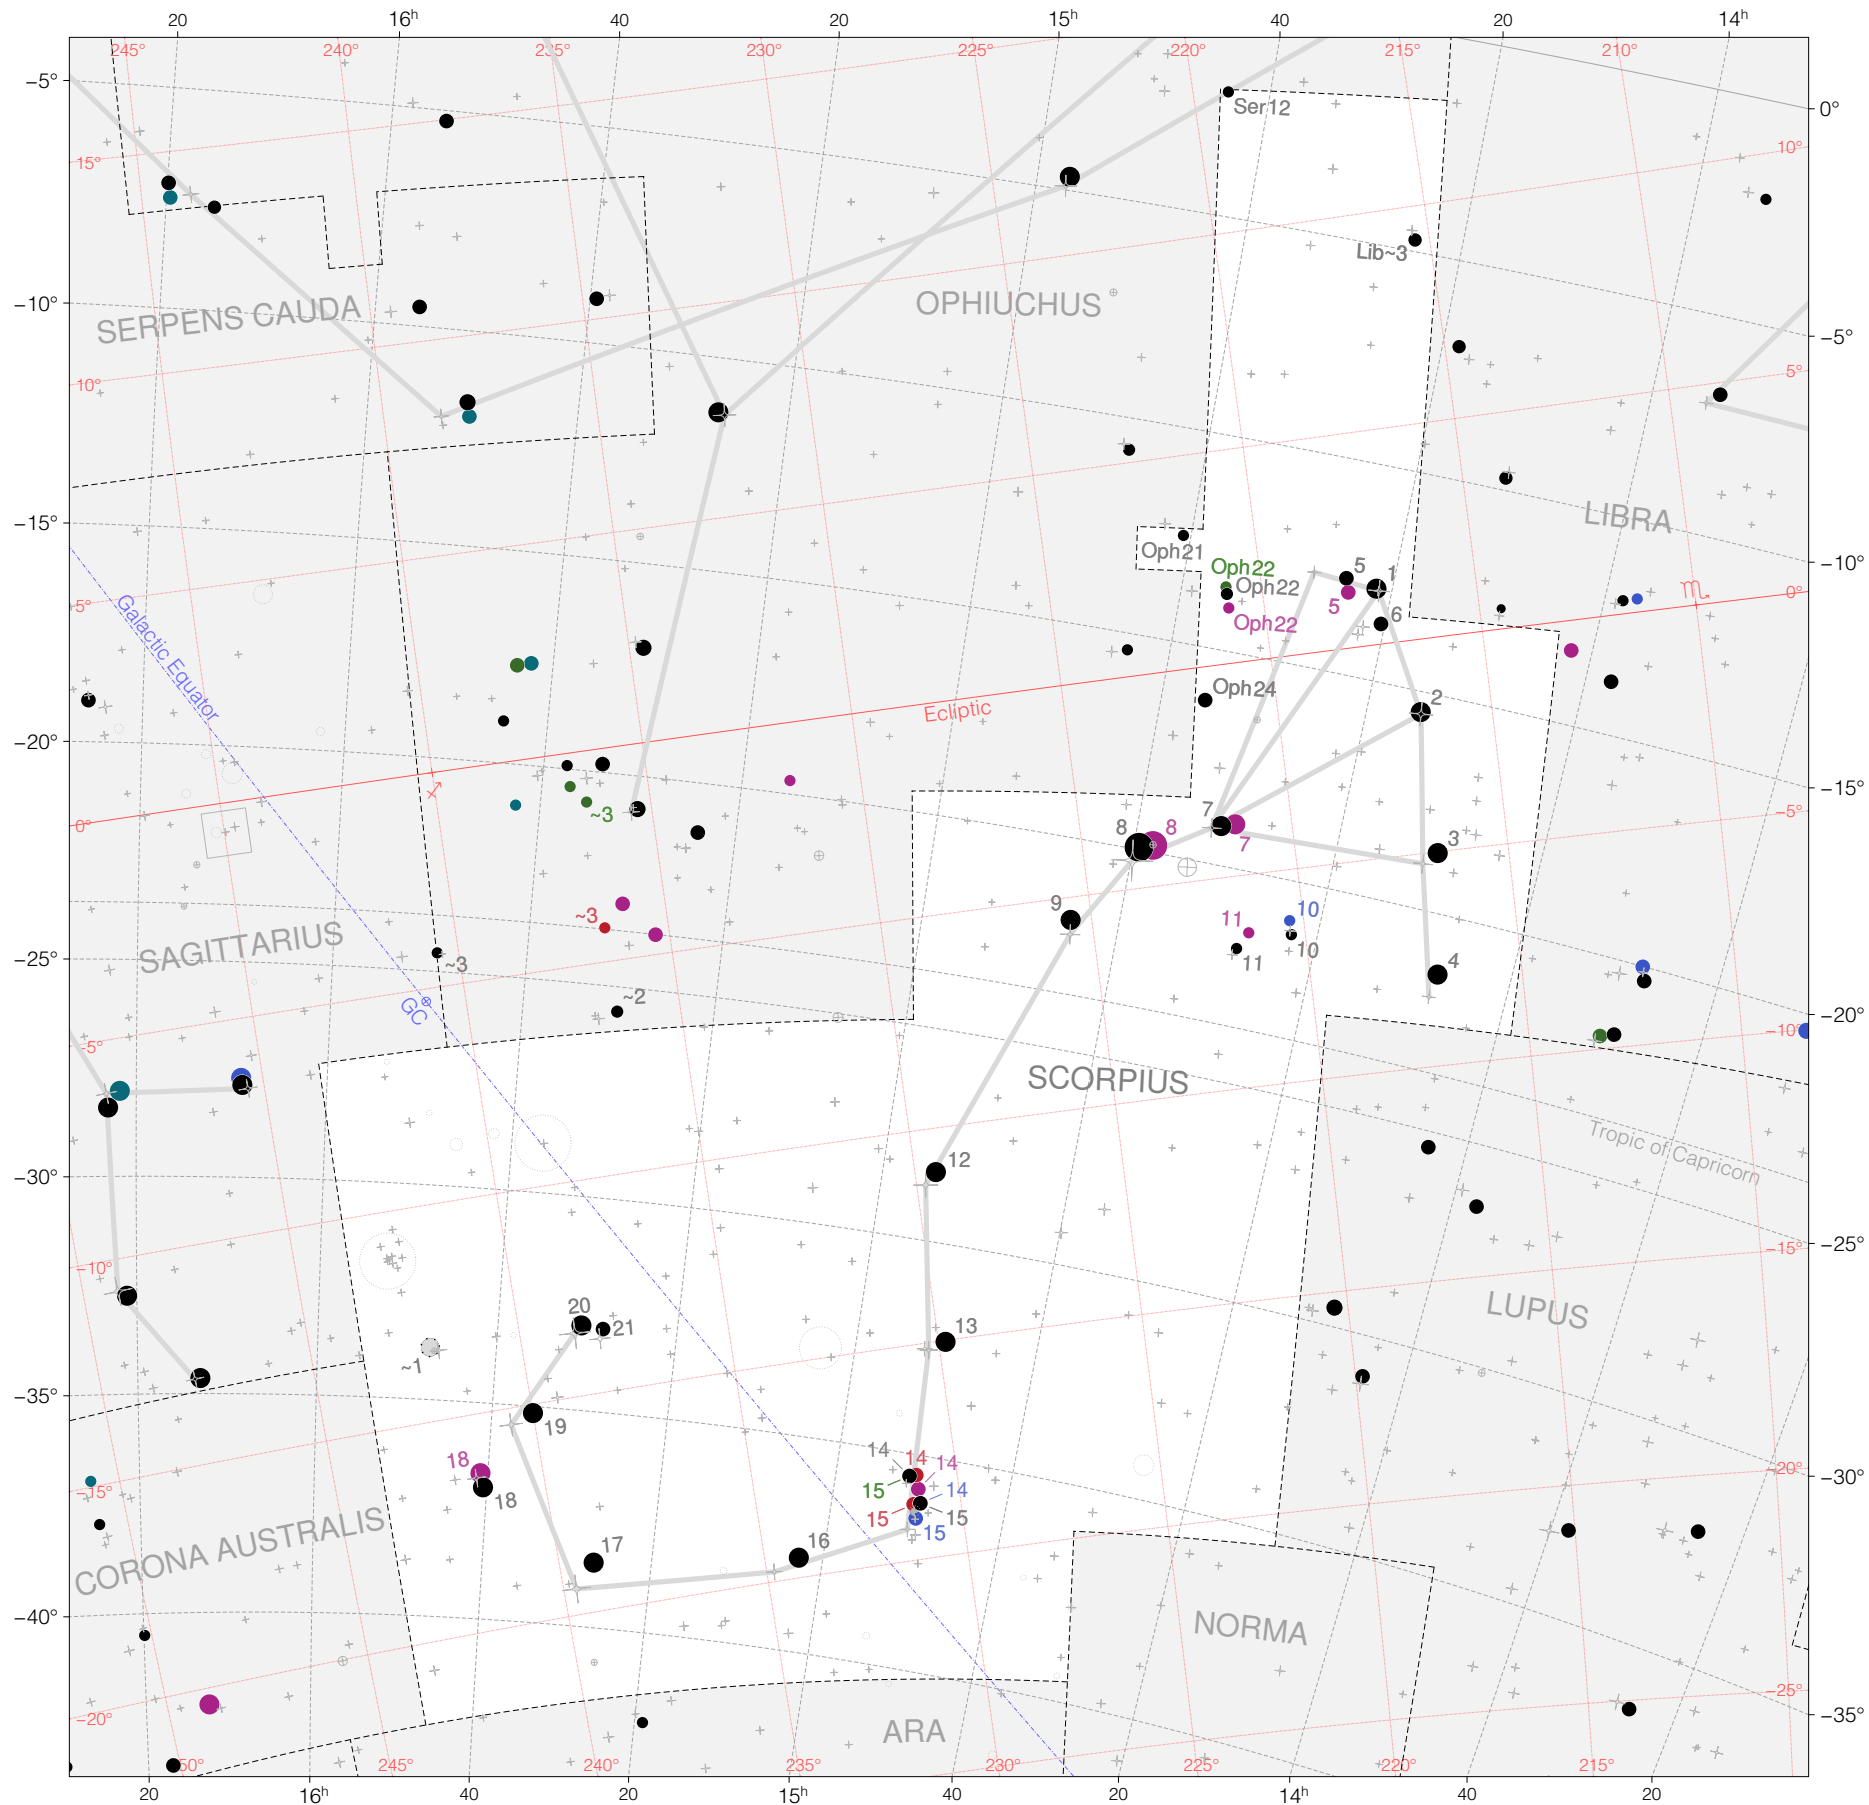

# Ptolemy Stars in Scorpius

Magnitudes: 1 2 3 4 5 6 7

Versions: T P M B H Z

Scale at center: 0° 2° 4°