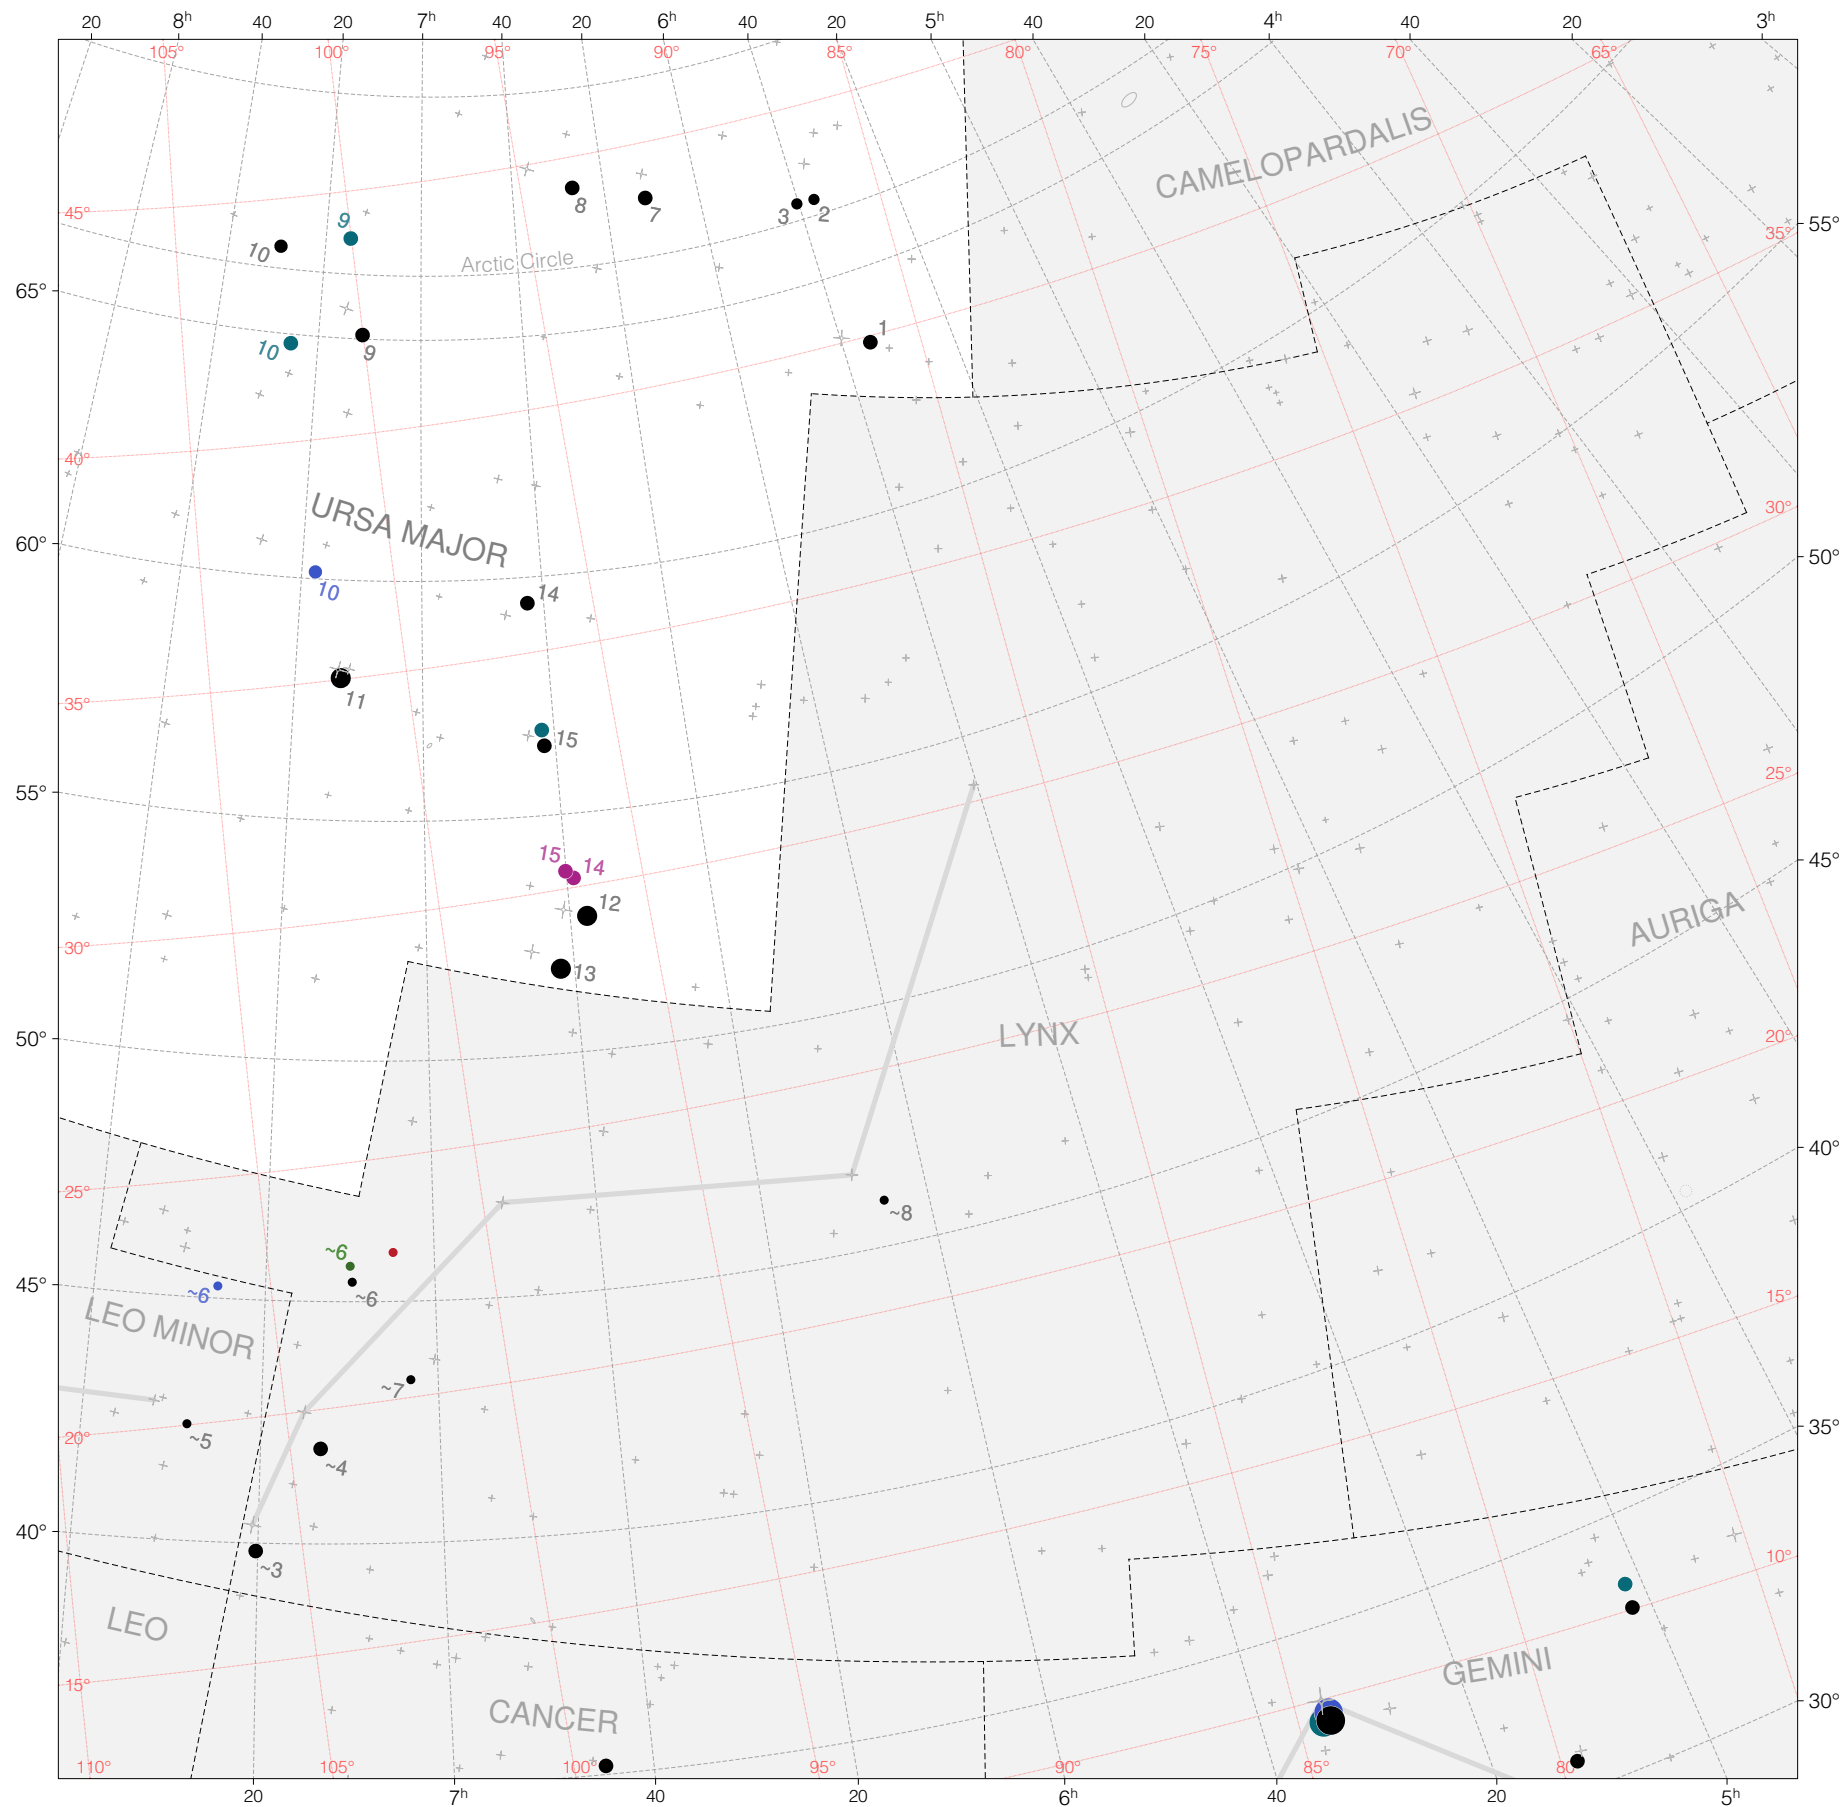

# Ptolemy Stars in Ursa Major (overflow)

Magnitudes: 1 2 3 4 5 6 7

Versions: T P M B H Z

Scale at center: 0° 2° 4°