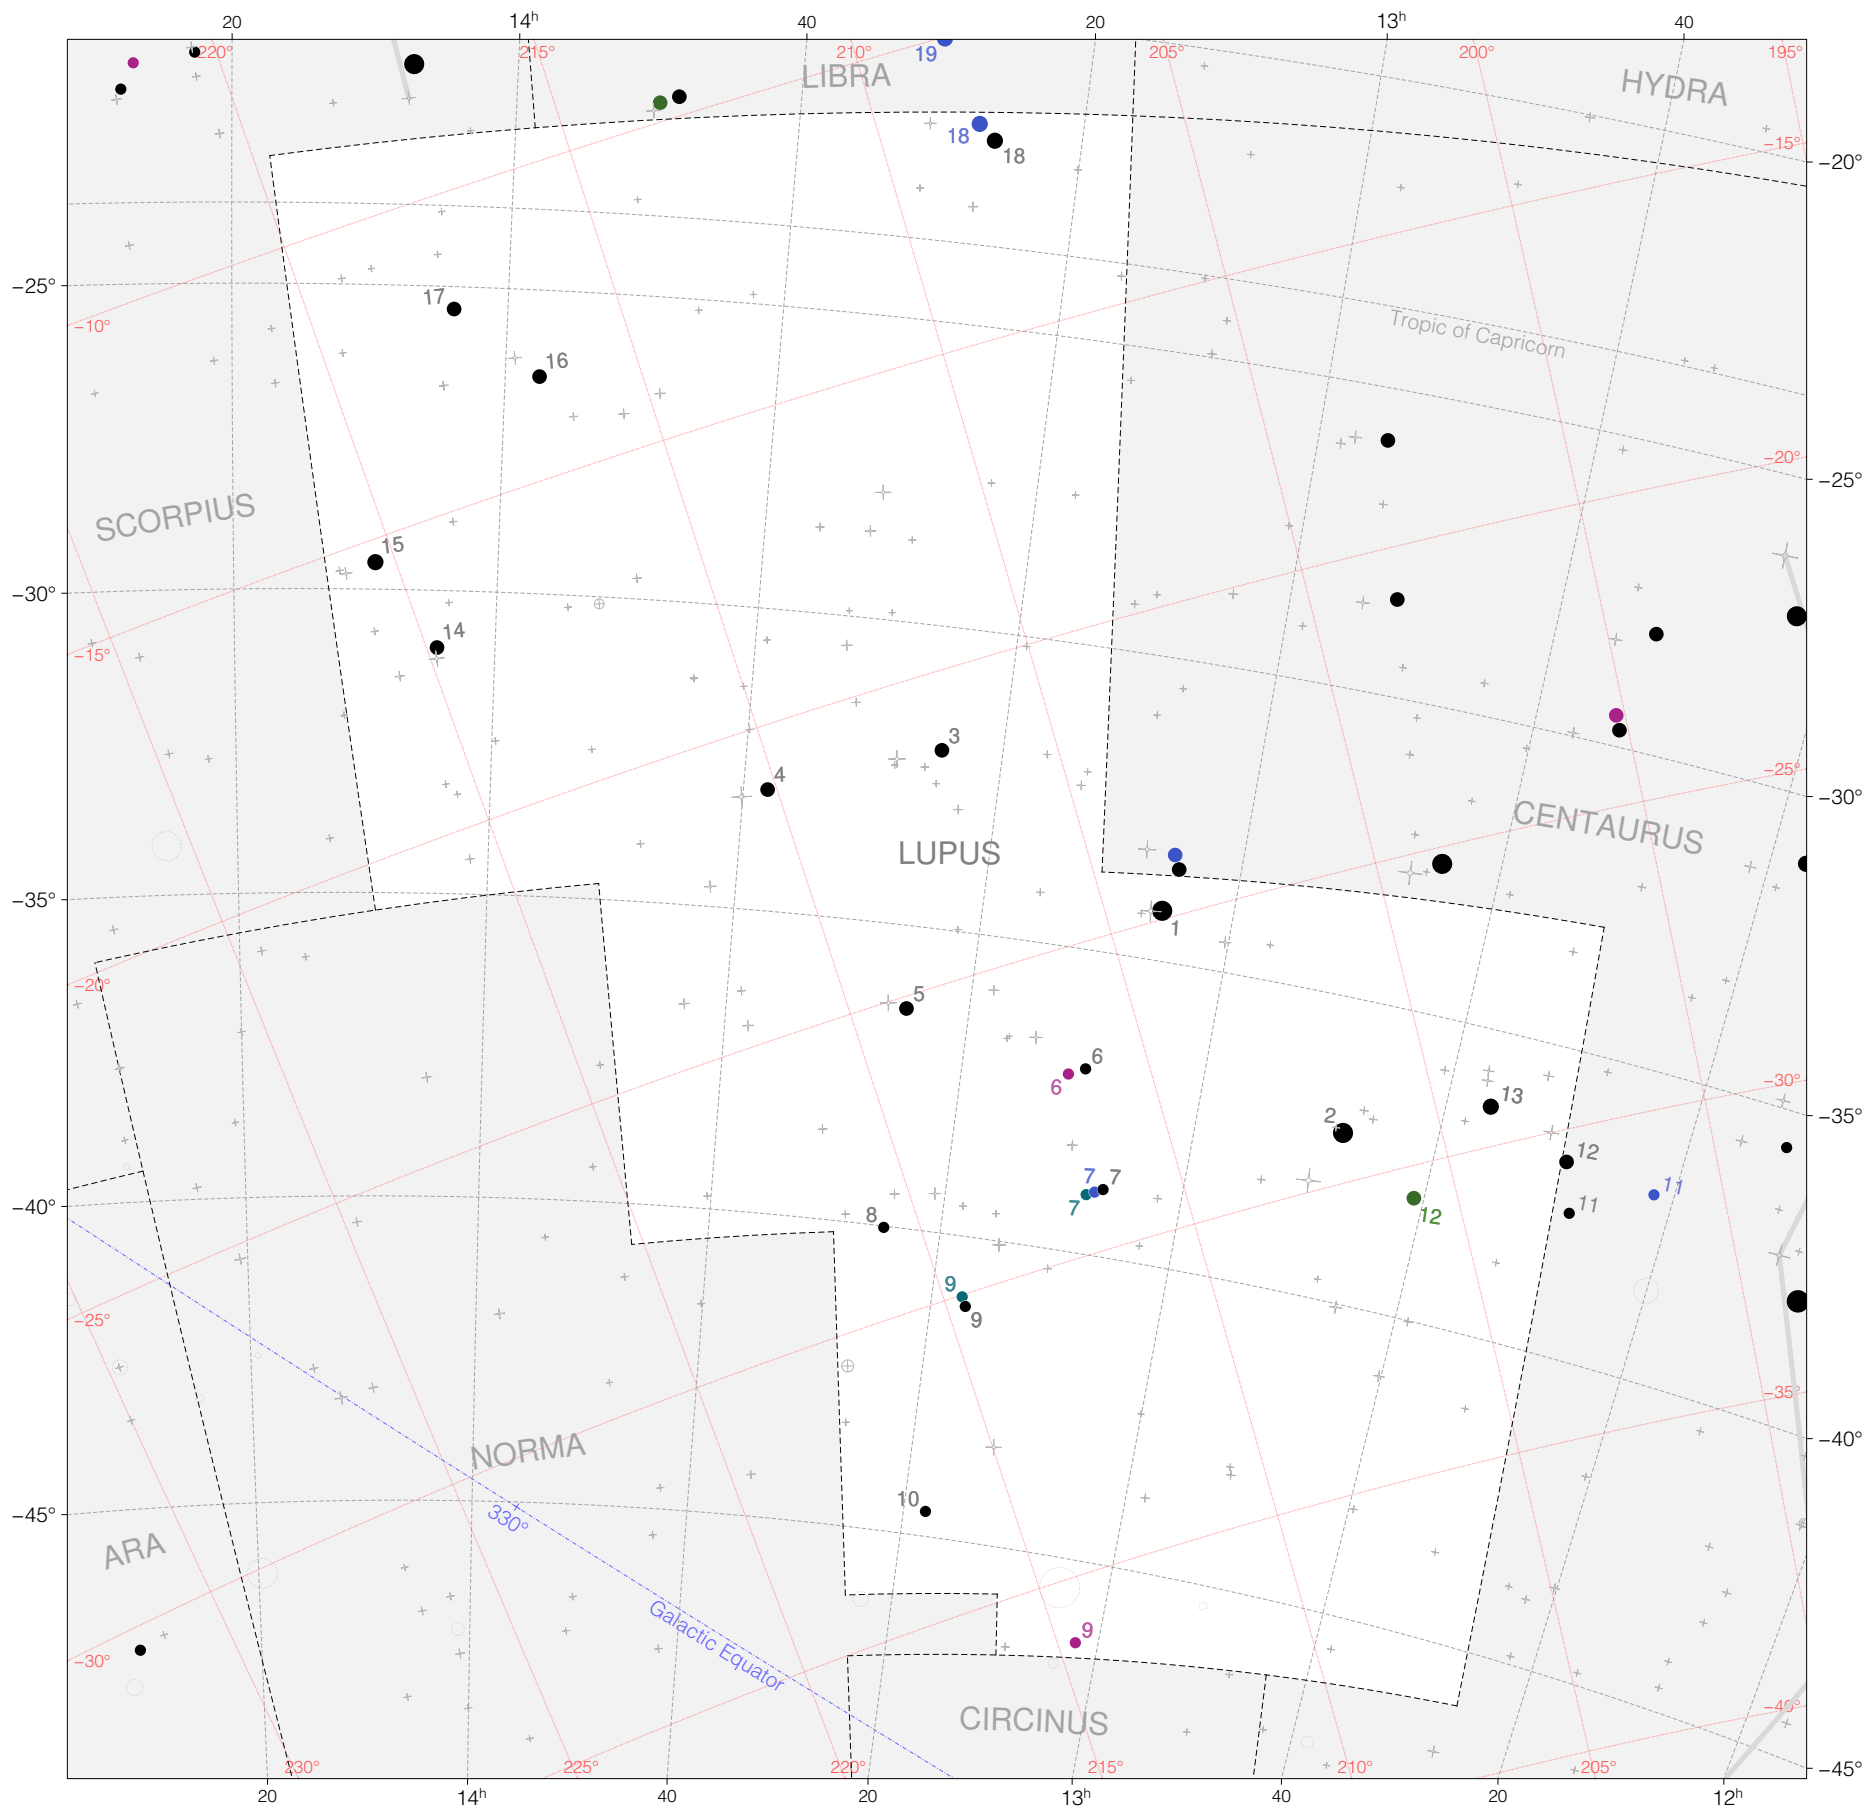

# Ptolemy Stars in Lupus

Magnitudes: 1 2 3 4 5 6 7

Versions: T P M B H Z

Scale at center: 0° 2° 4°