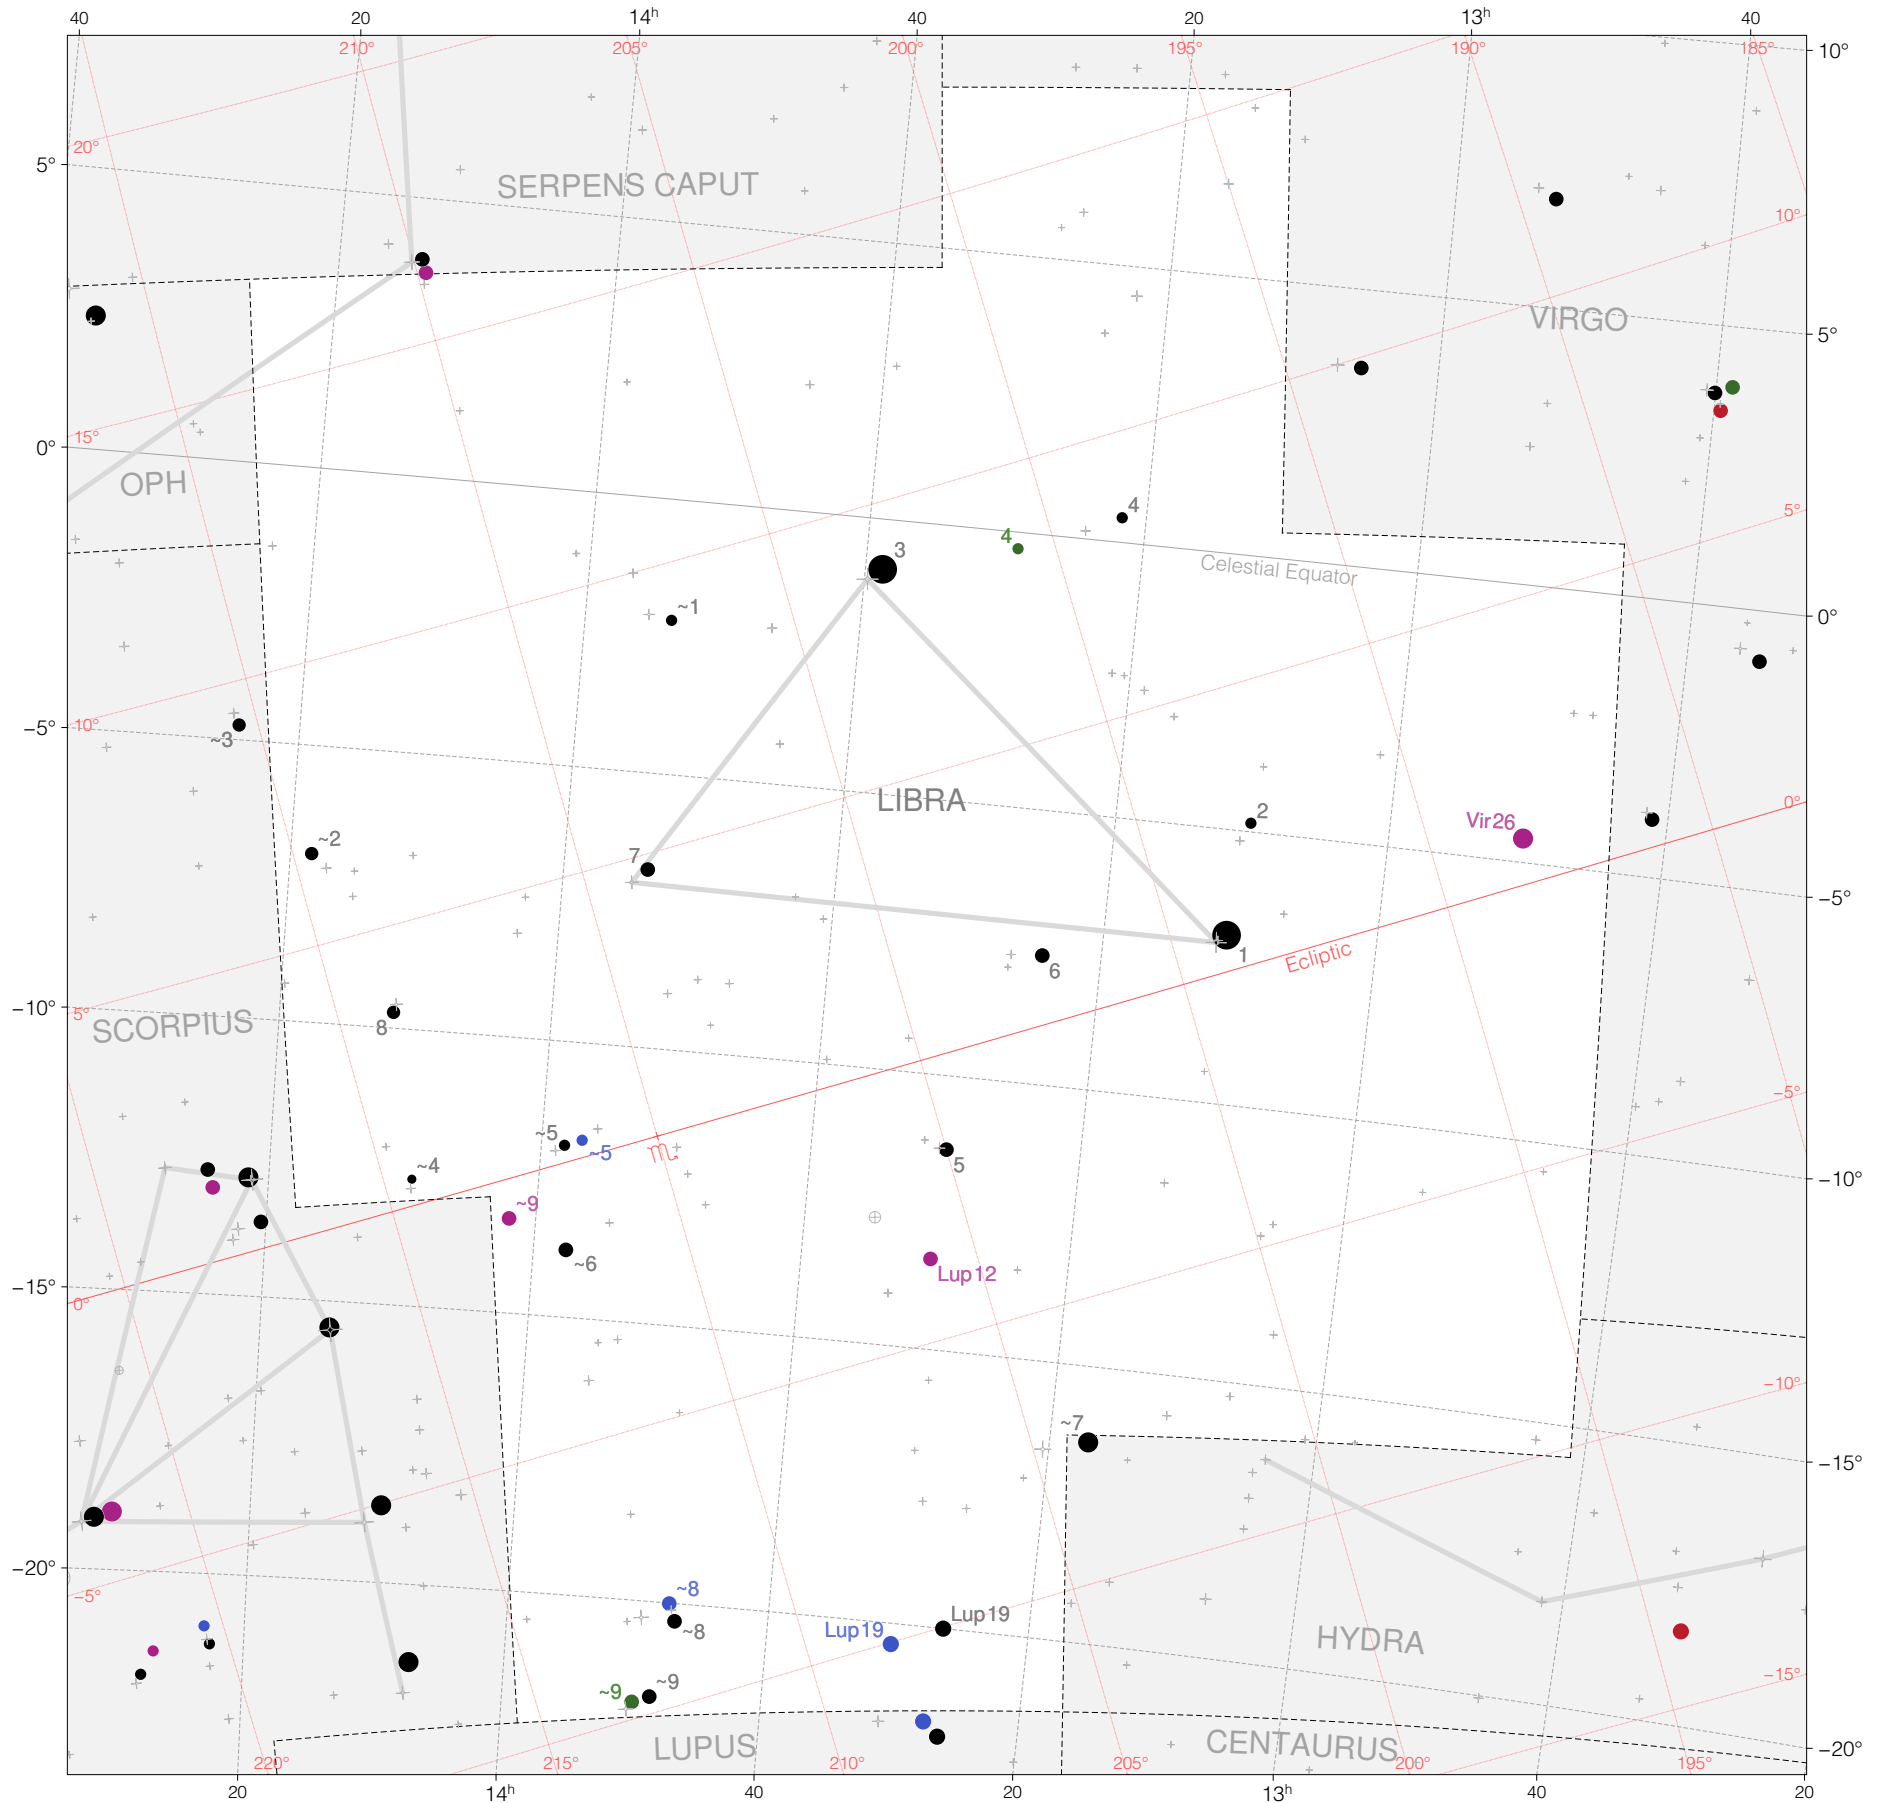

Ptolemy Stars in Libra

Magnitudes: 1 2 3 4 5 6 7

Versions: T P M B H Z

Scale at center: 0° 2° 4°