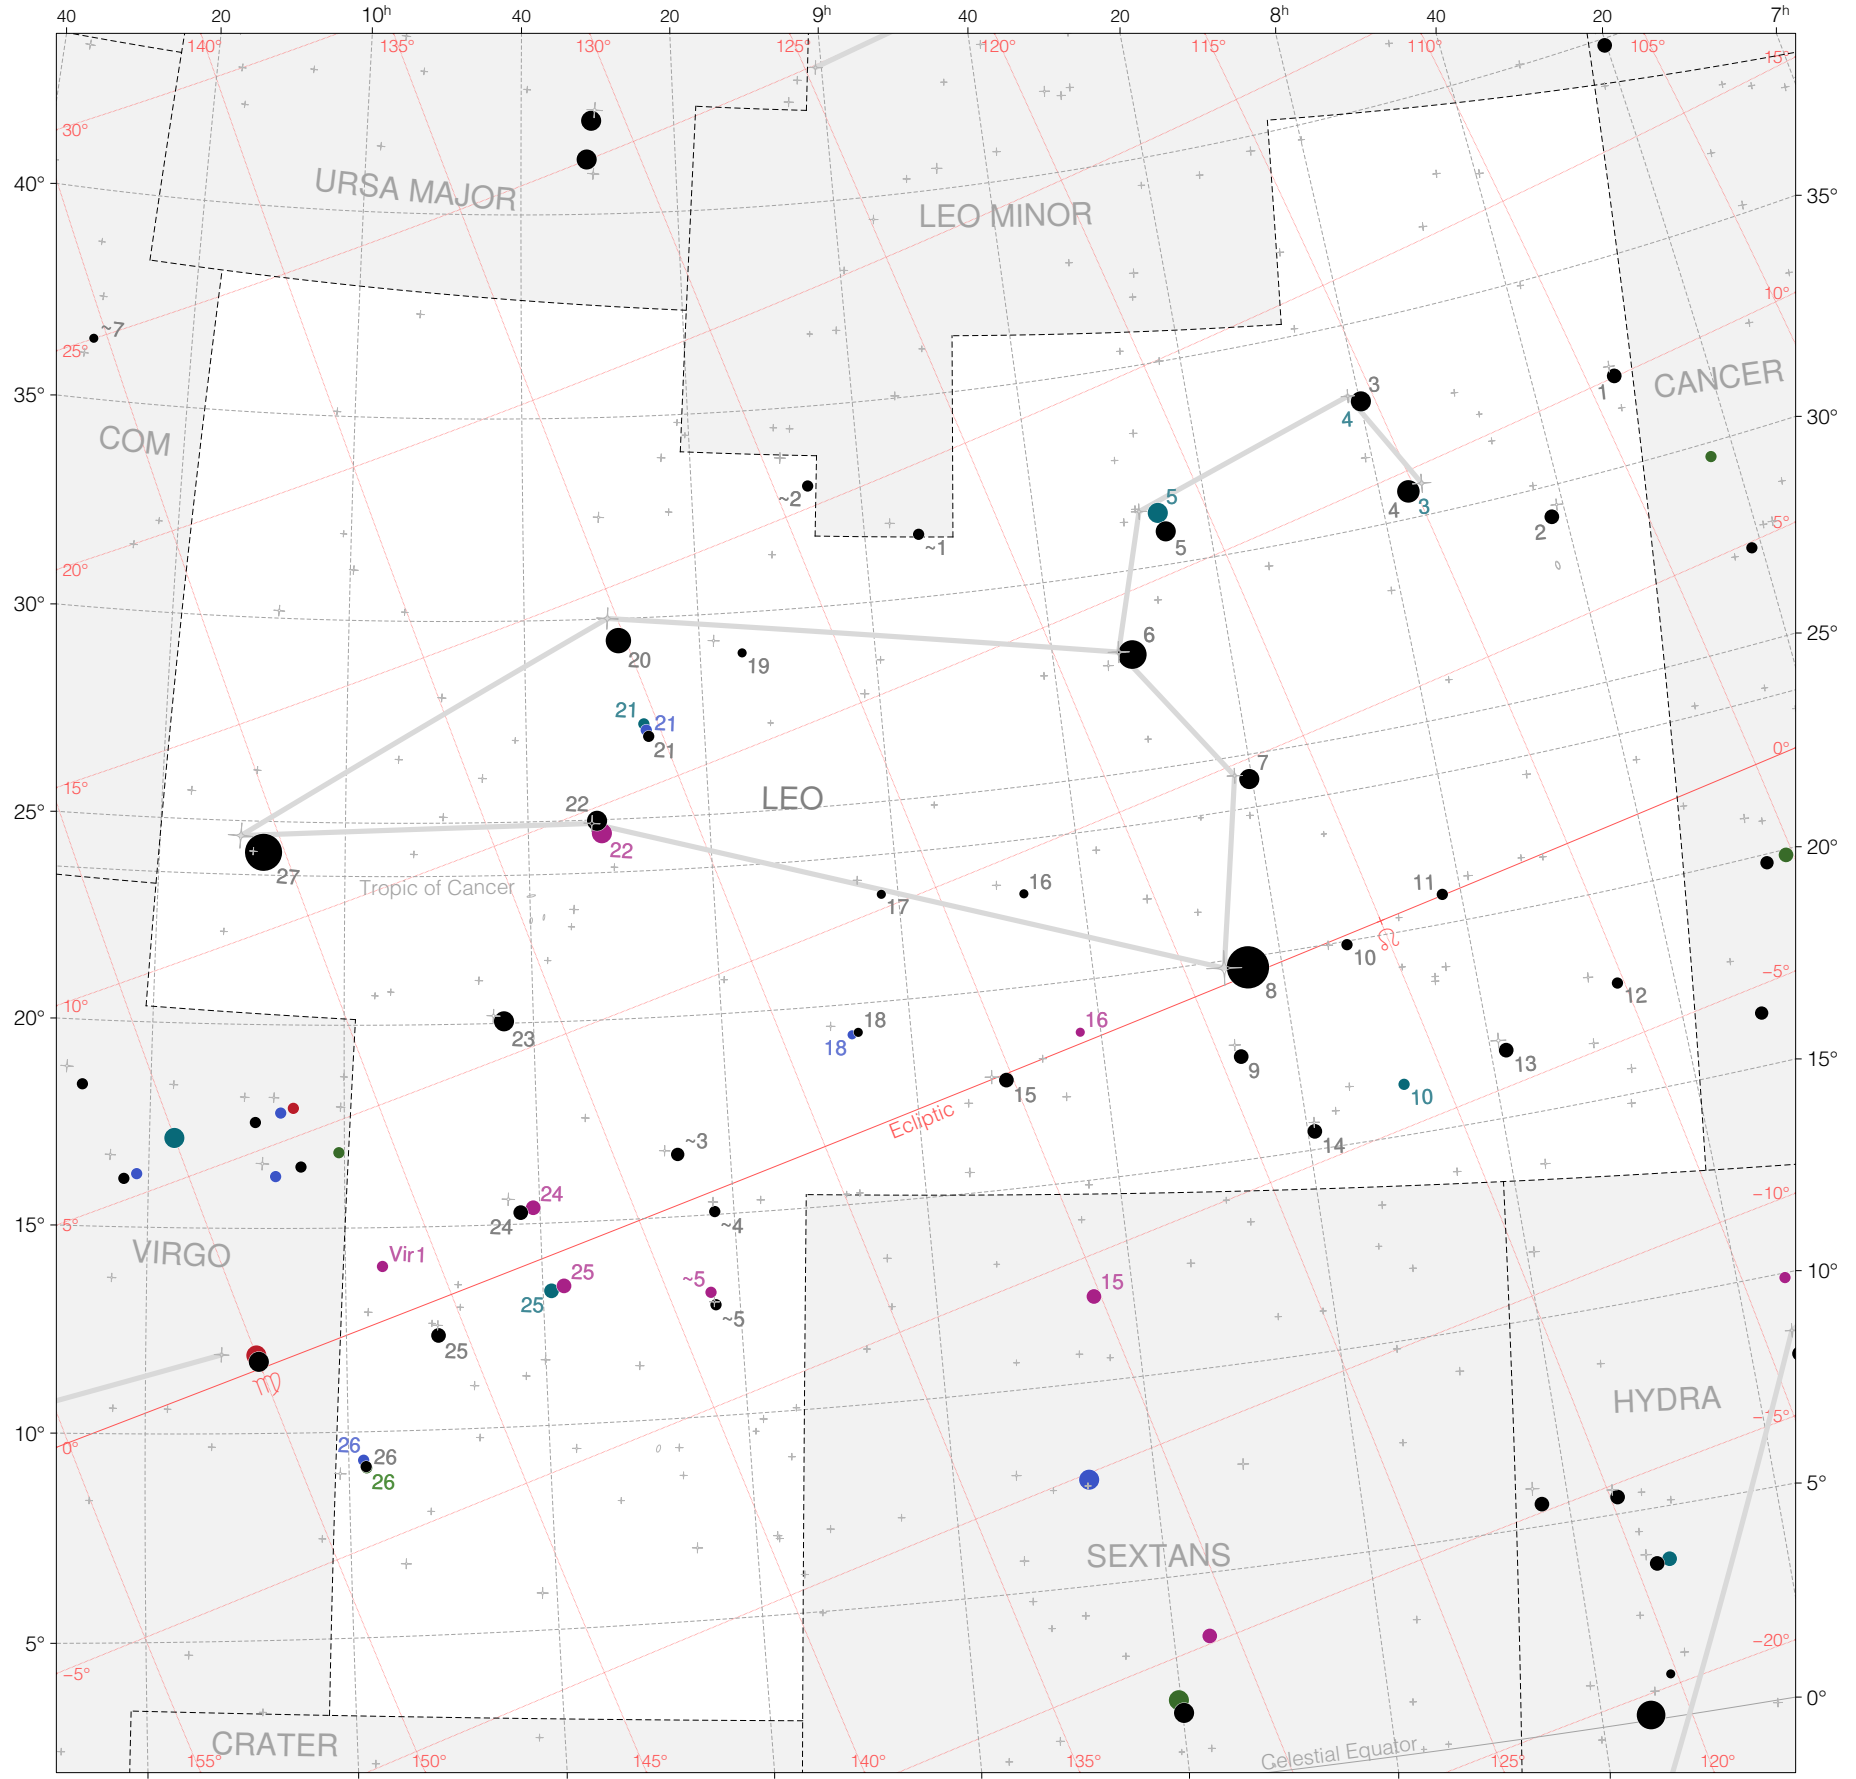

Ptolemy Stars in Leo

Magnitudes: 1 2 3 4 5 6 7

Versions: T P M B H Z

Scale at center: 0° 2° 4°