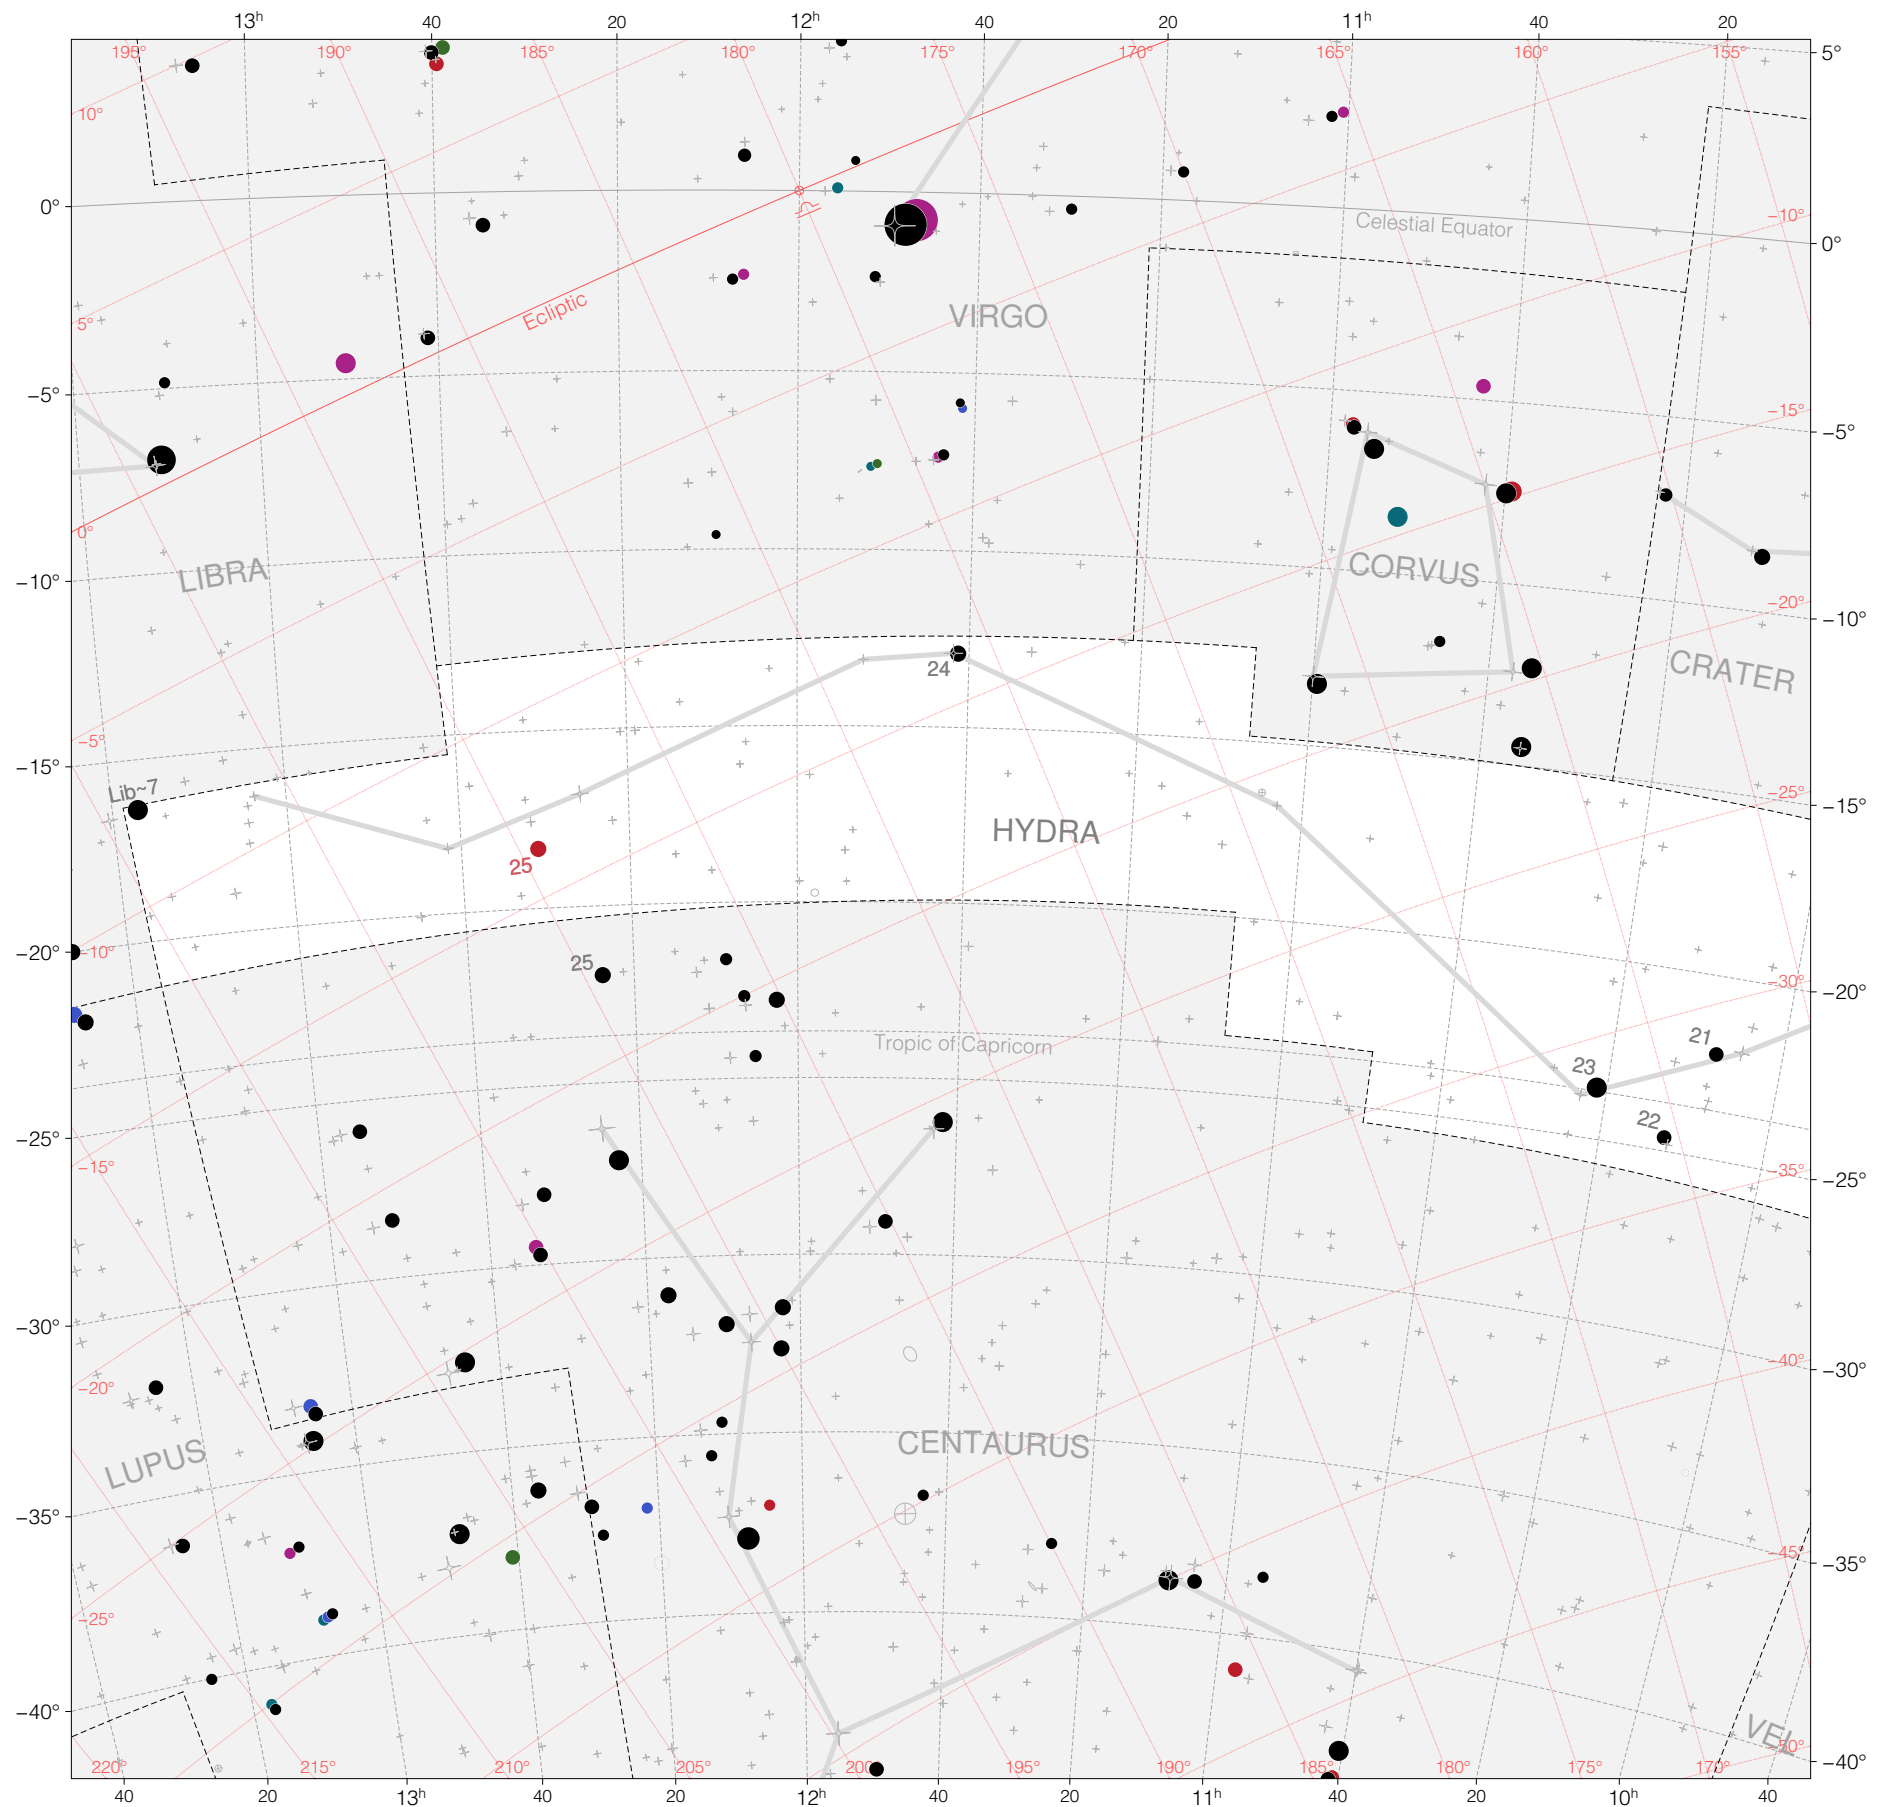

# Ptolemy Stars in Hydra (east)

Magnitudes: 1 2 3 4 5 6 7

Versions: T P M B H Z

Scale at center: 0° 2° 4°