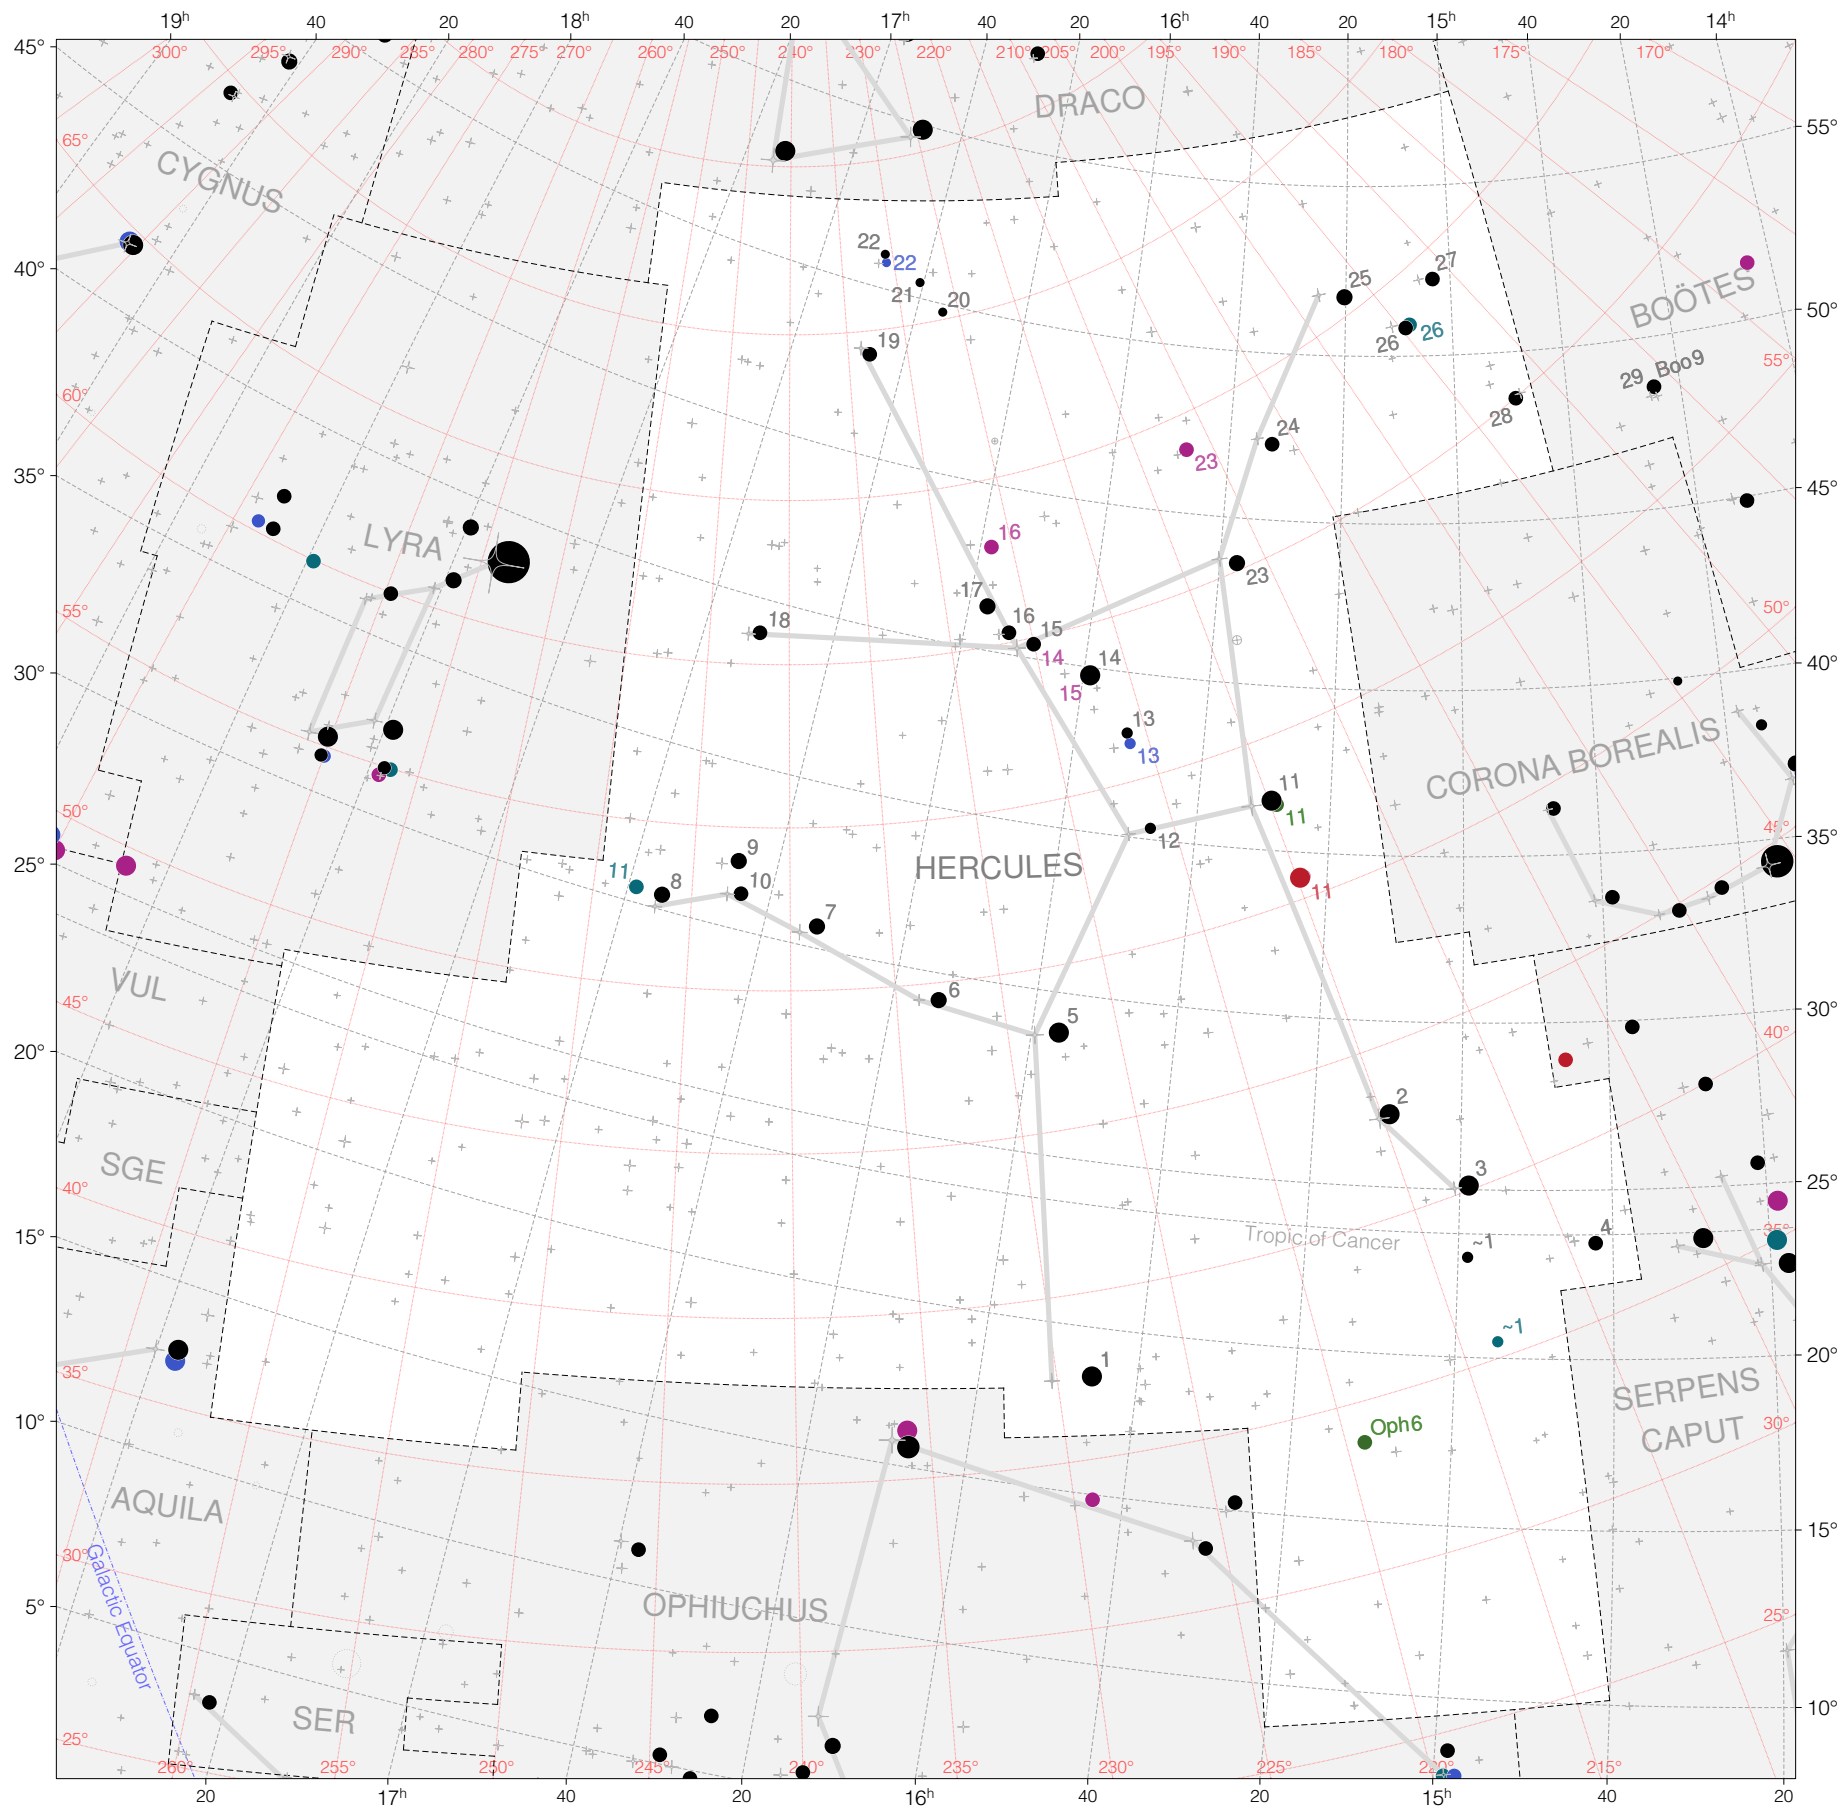

Ptolemy Stars in Hercules

Magnitudes:  1 2 3 4 5 6 7

Versions:  T P M B H Z

Scale at center:  0° 2° 4°