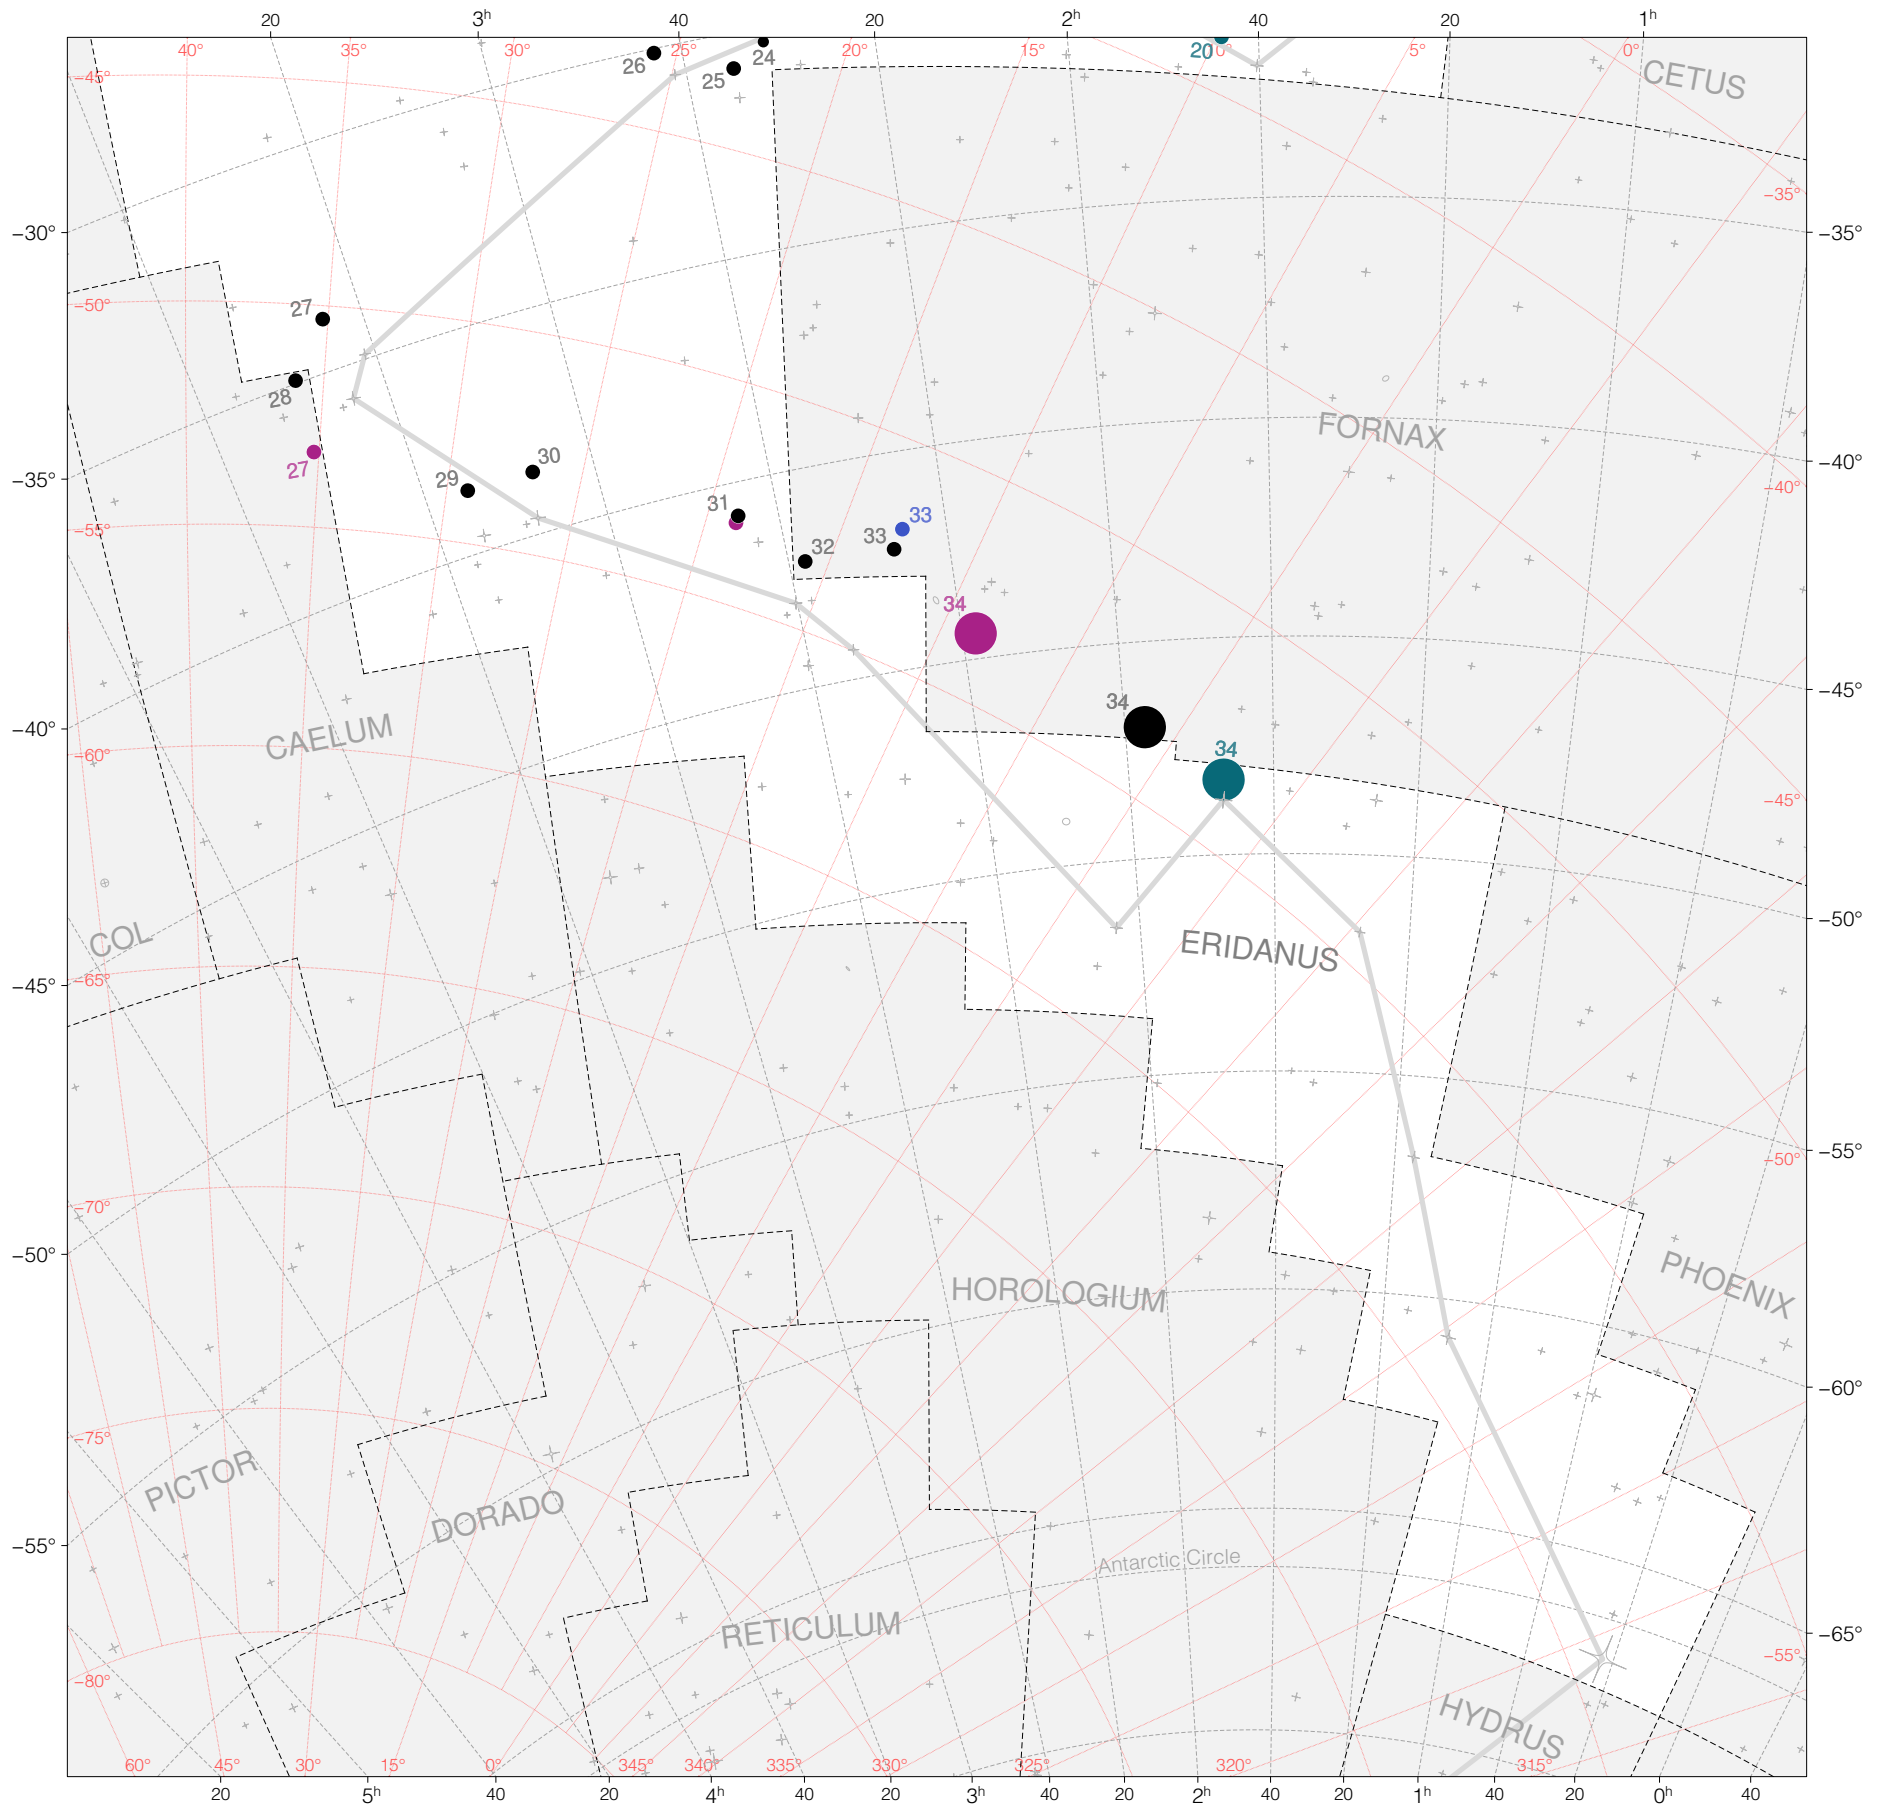

Ptolemy Stars in Eridanus (south)

Magnitudes: 1 2 3 4 5 6 7

Versions: T P M B H Z

Scale at center: 0° 2° 4°