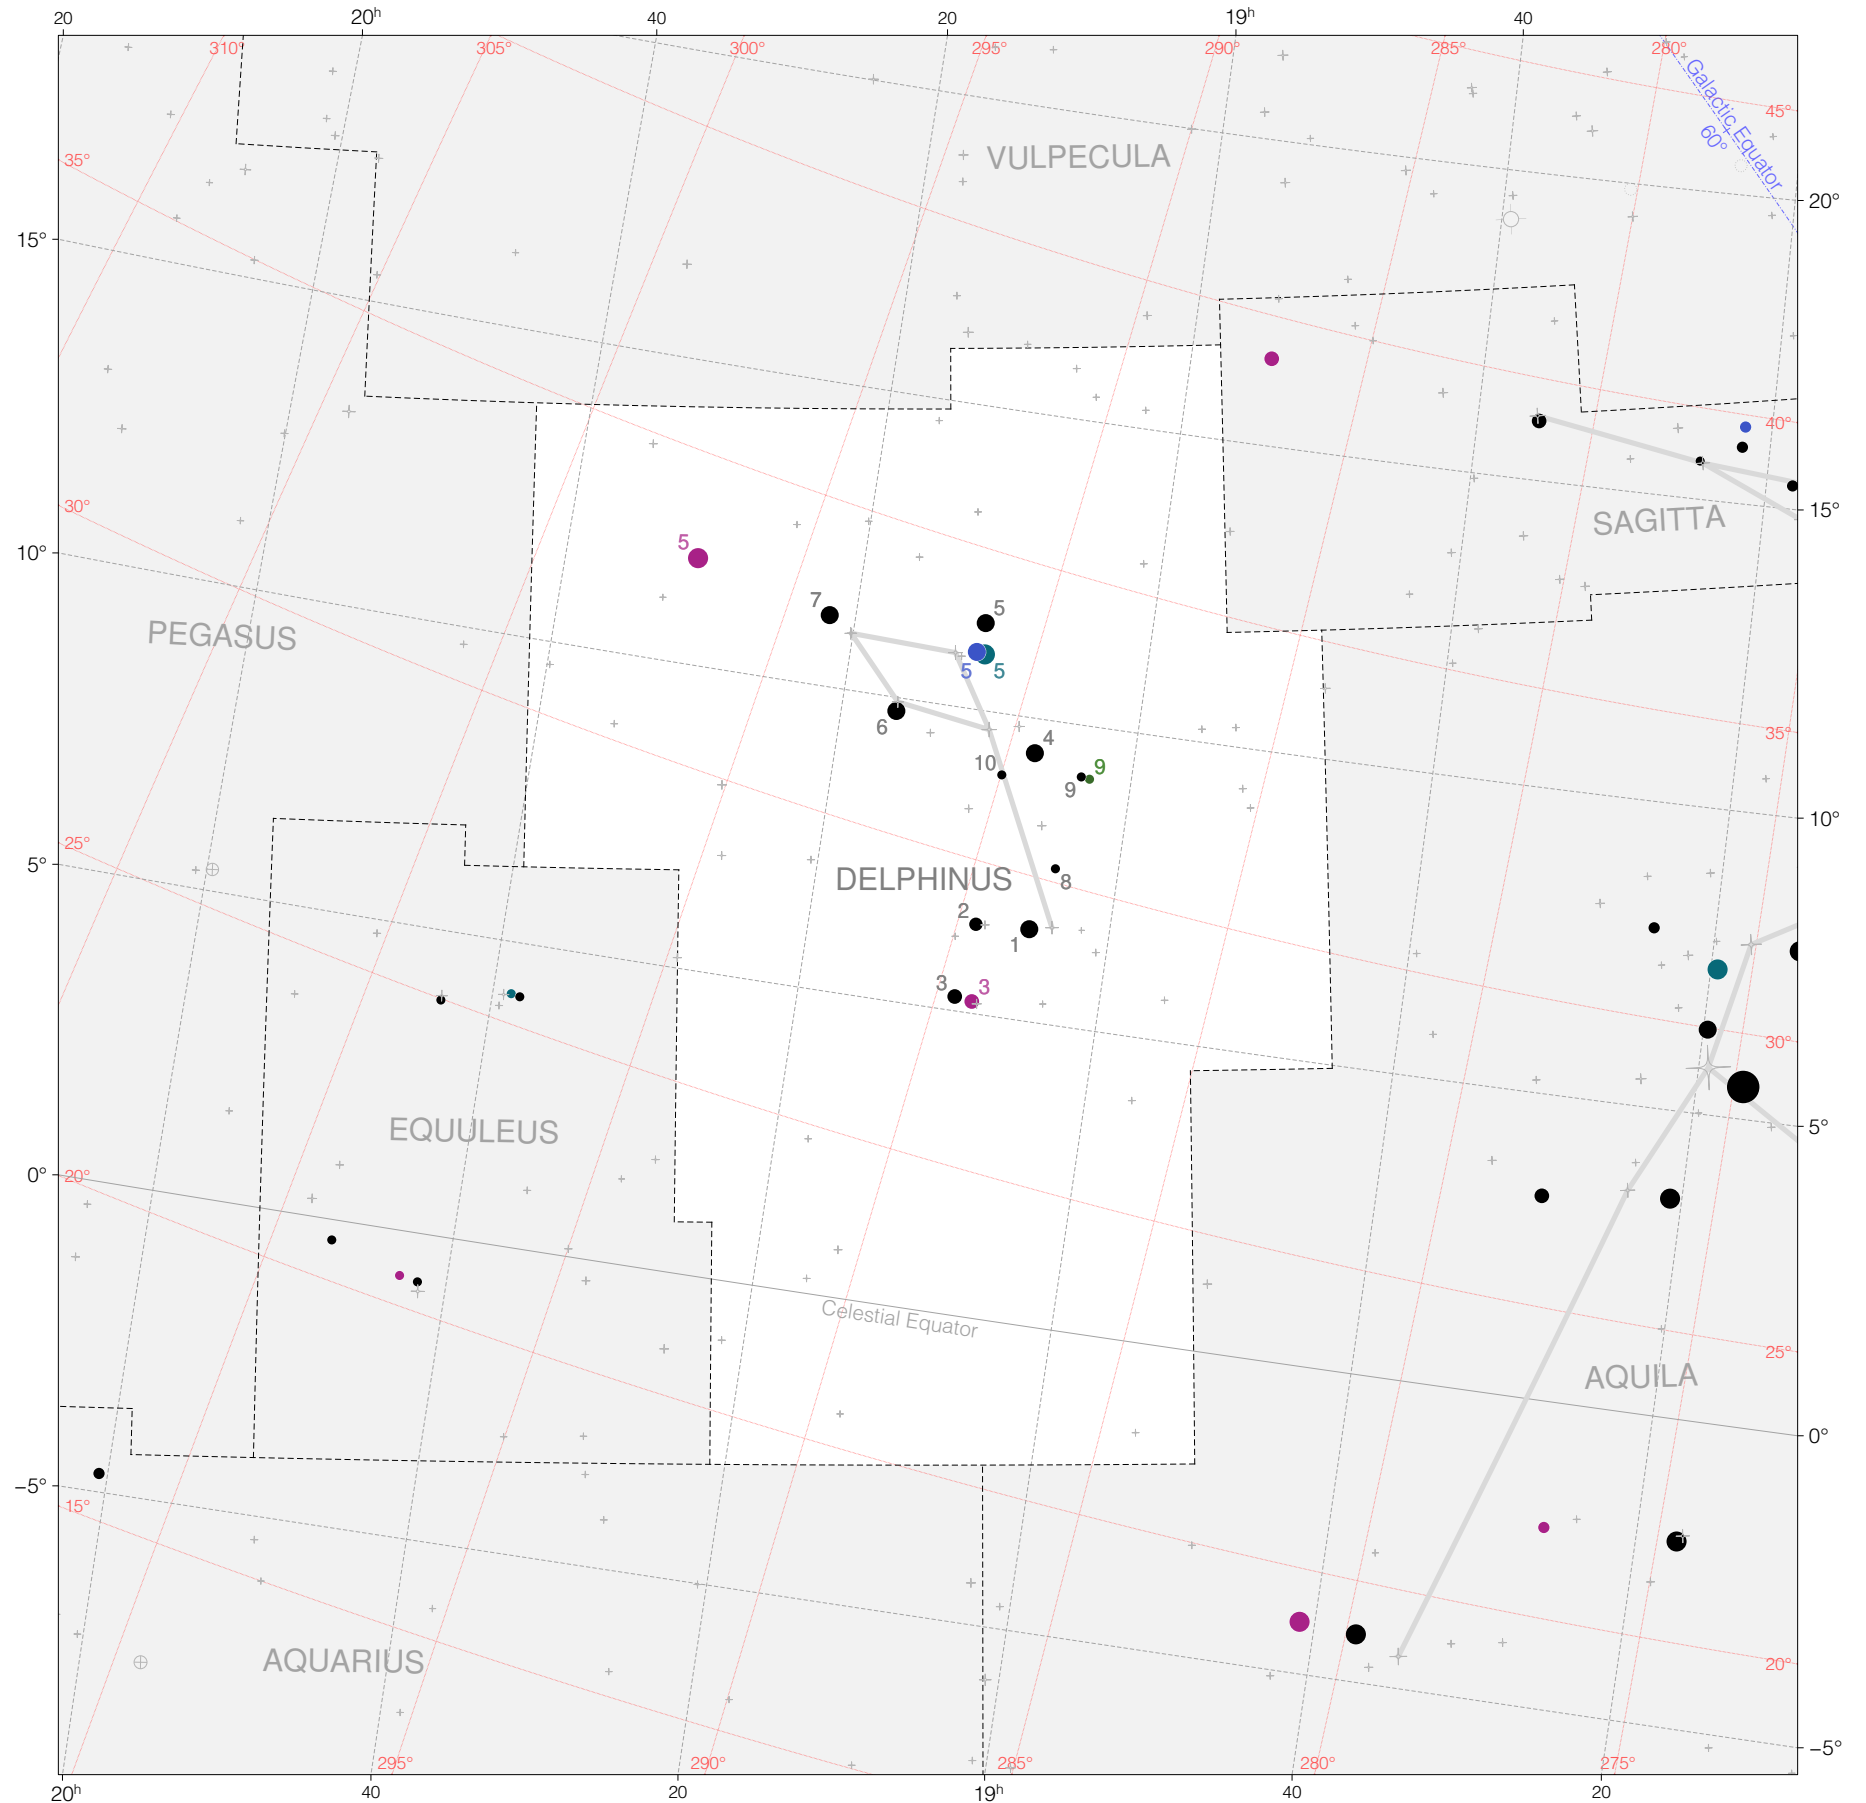

# Ptolemy Stars in Delphinus

Magnitudes:  1 2 3 4 5 6 7

Versions:  T P M B H Z

Scale at center: 0° 2° 4° 