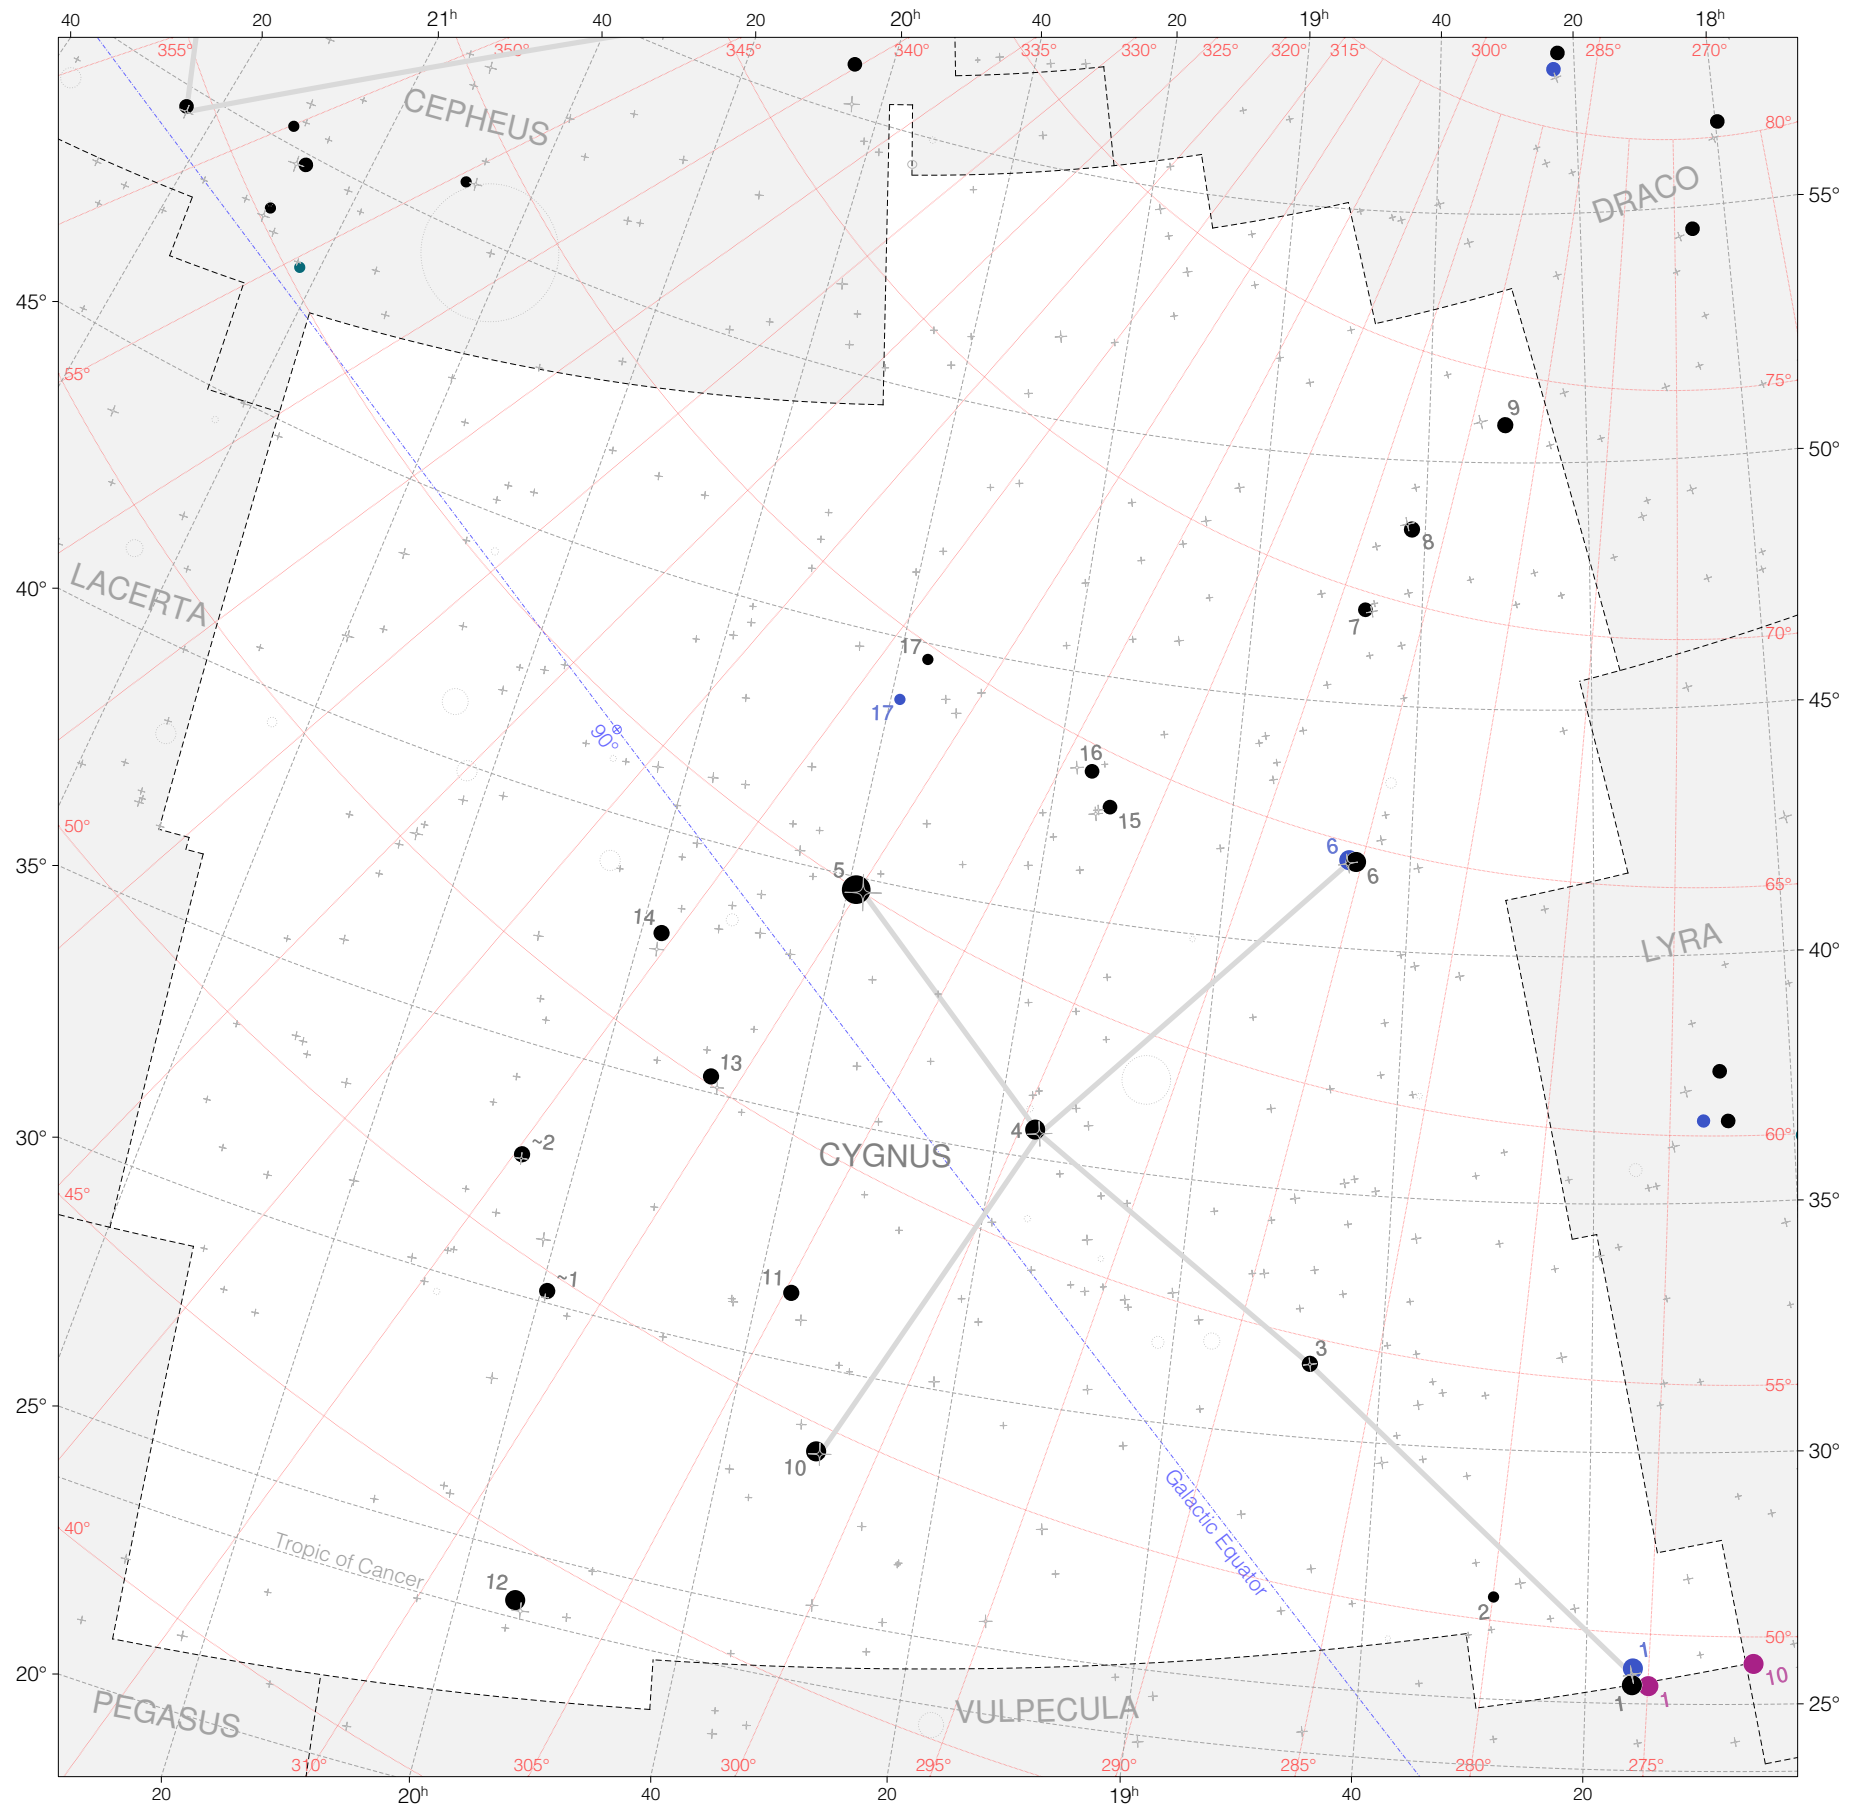

Ptolemy Stars in Cygnus

Magnitudes: 1 2 3 4 5 6 7

Versions: T P M B H Z

Scale at center: 0° 2° 4°