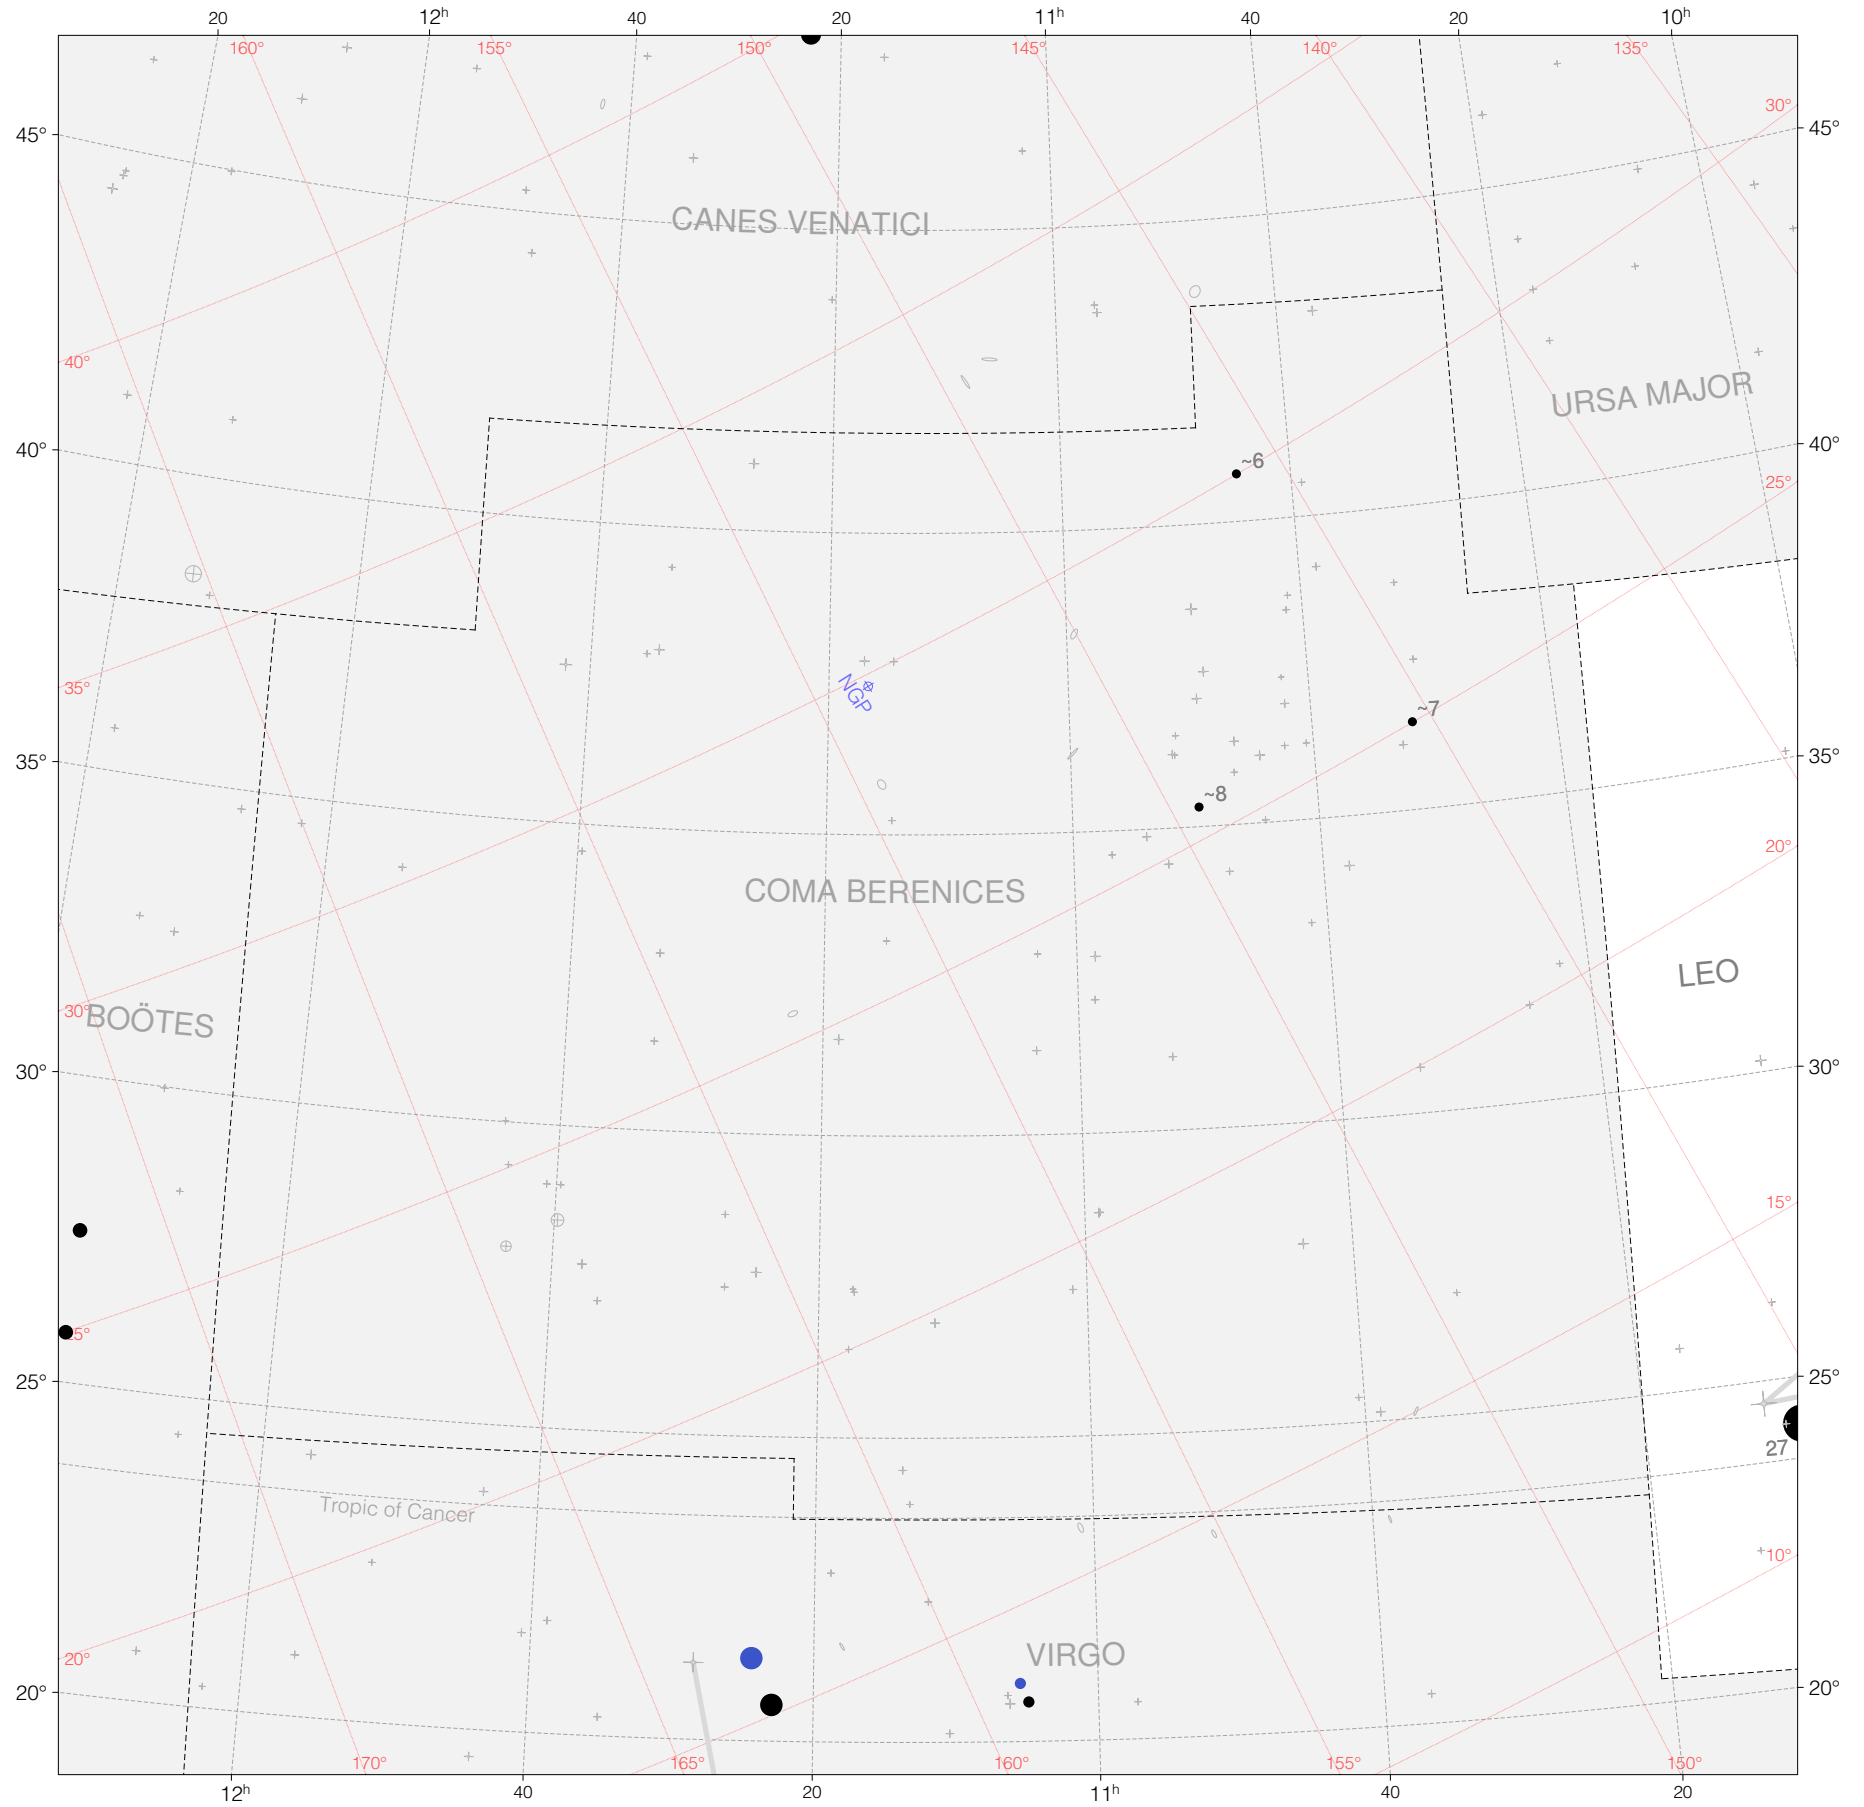

Ptolemy Stars in Leo (overflow)

Magnitudes: 1 2 3 4 5 6 7

Versions: T P M B H Z

Scale at center: 0° 2° 4°