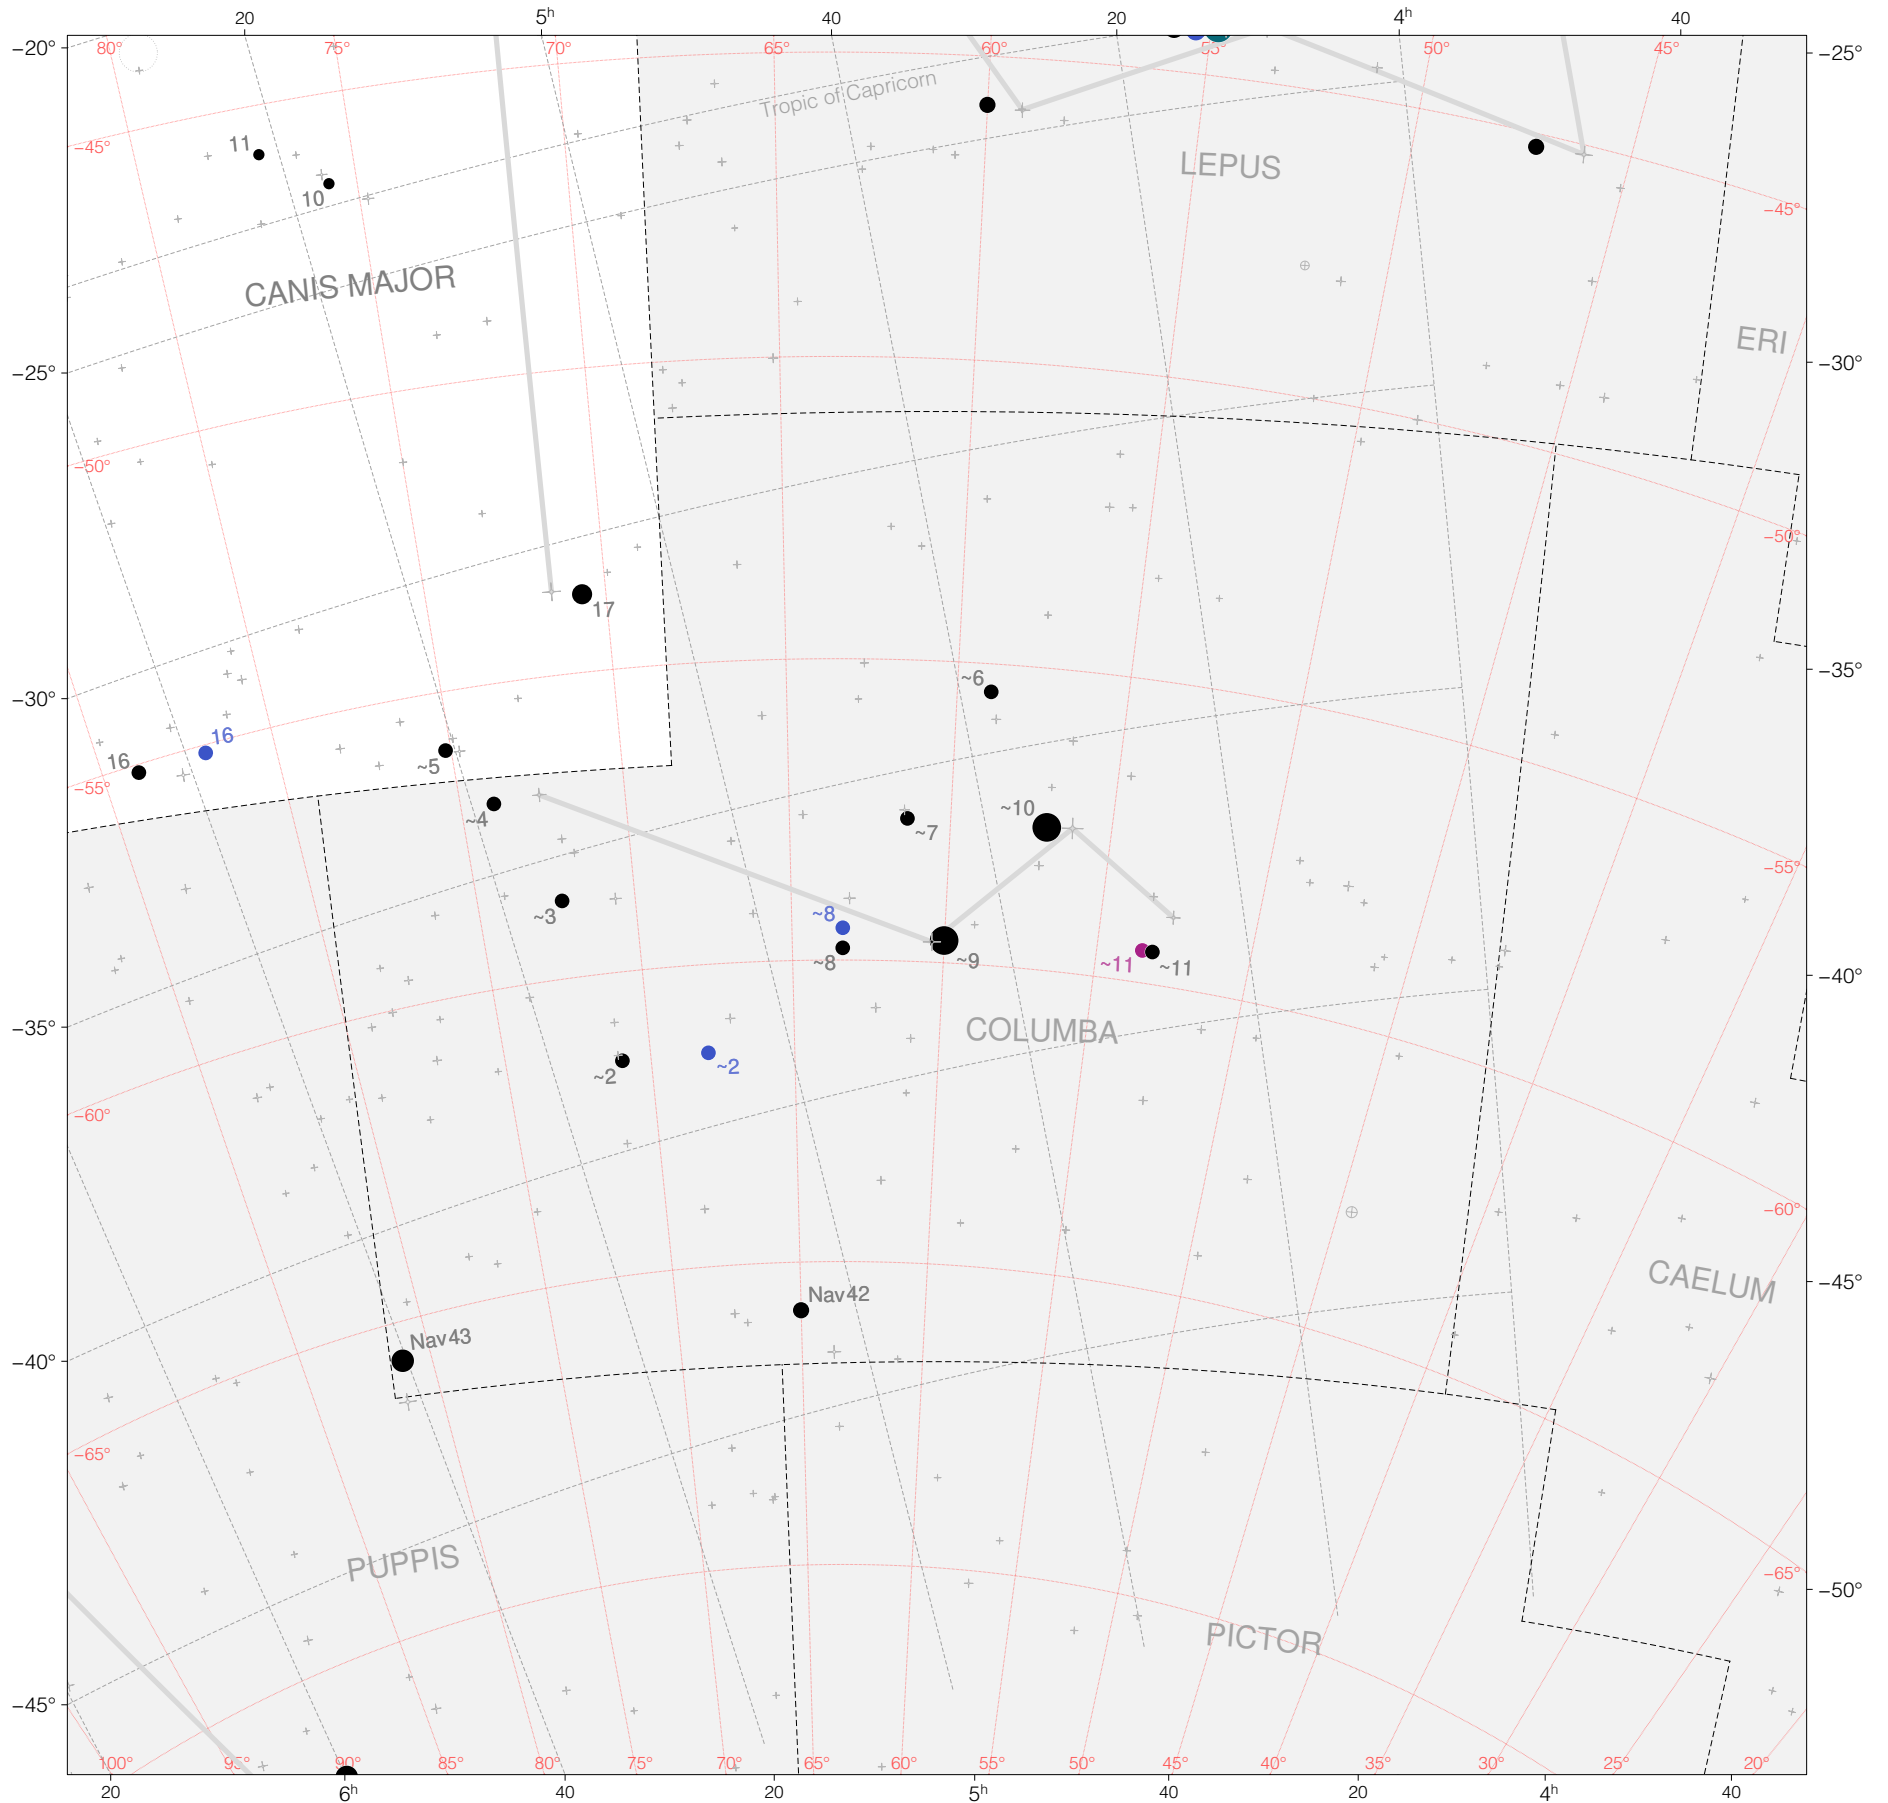

# Ptolemy Stars in Canis Major (overflow)

Magnitudes: 1 2 3 4 5 6 7

Versions: T P M B H Z

Scale at center: 0° 2° 4°