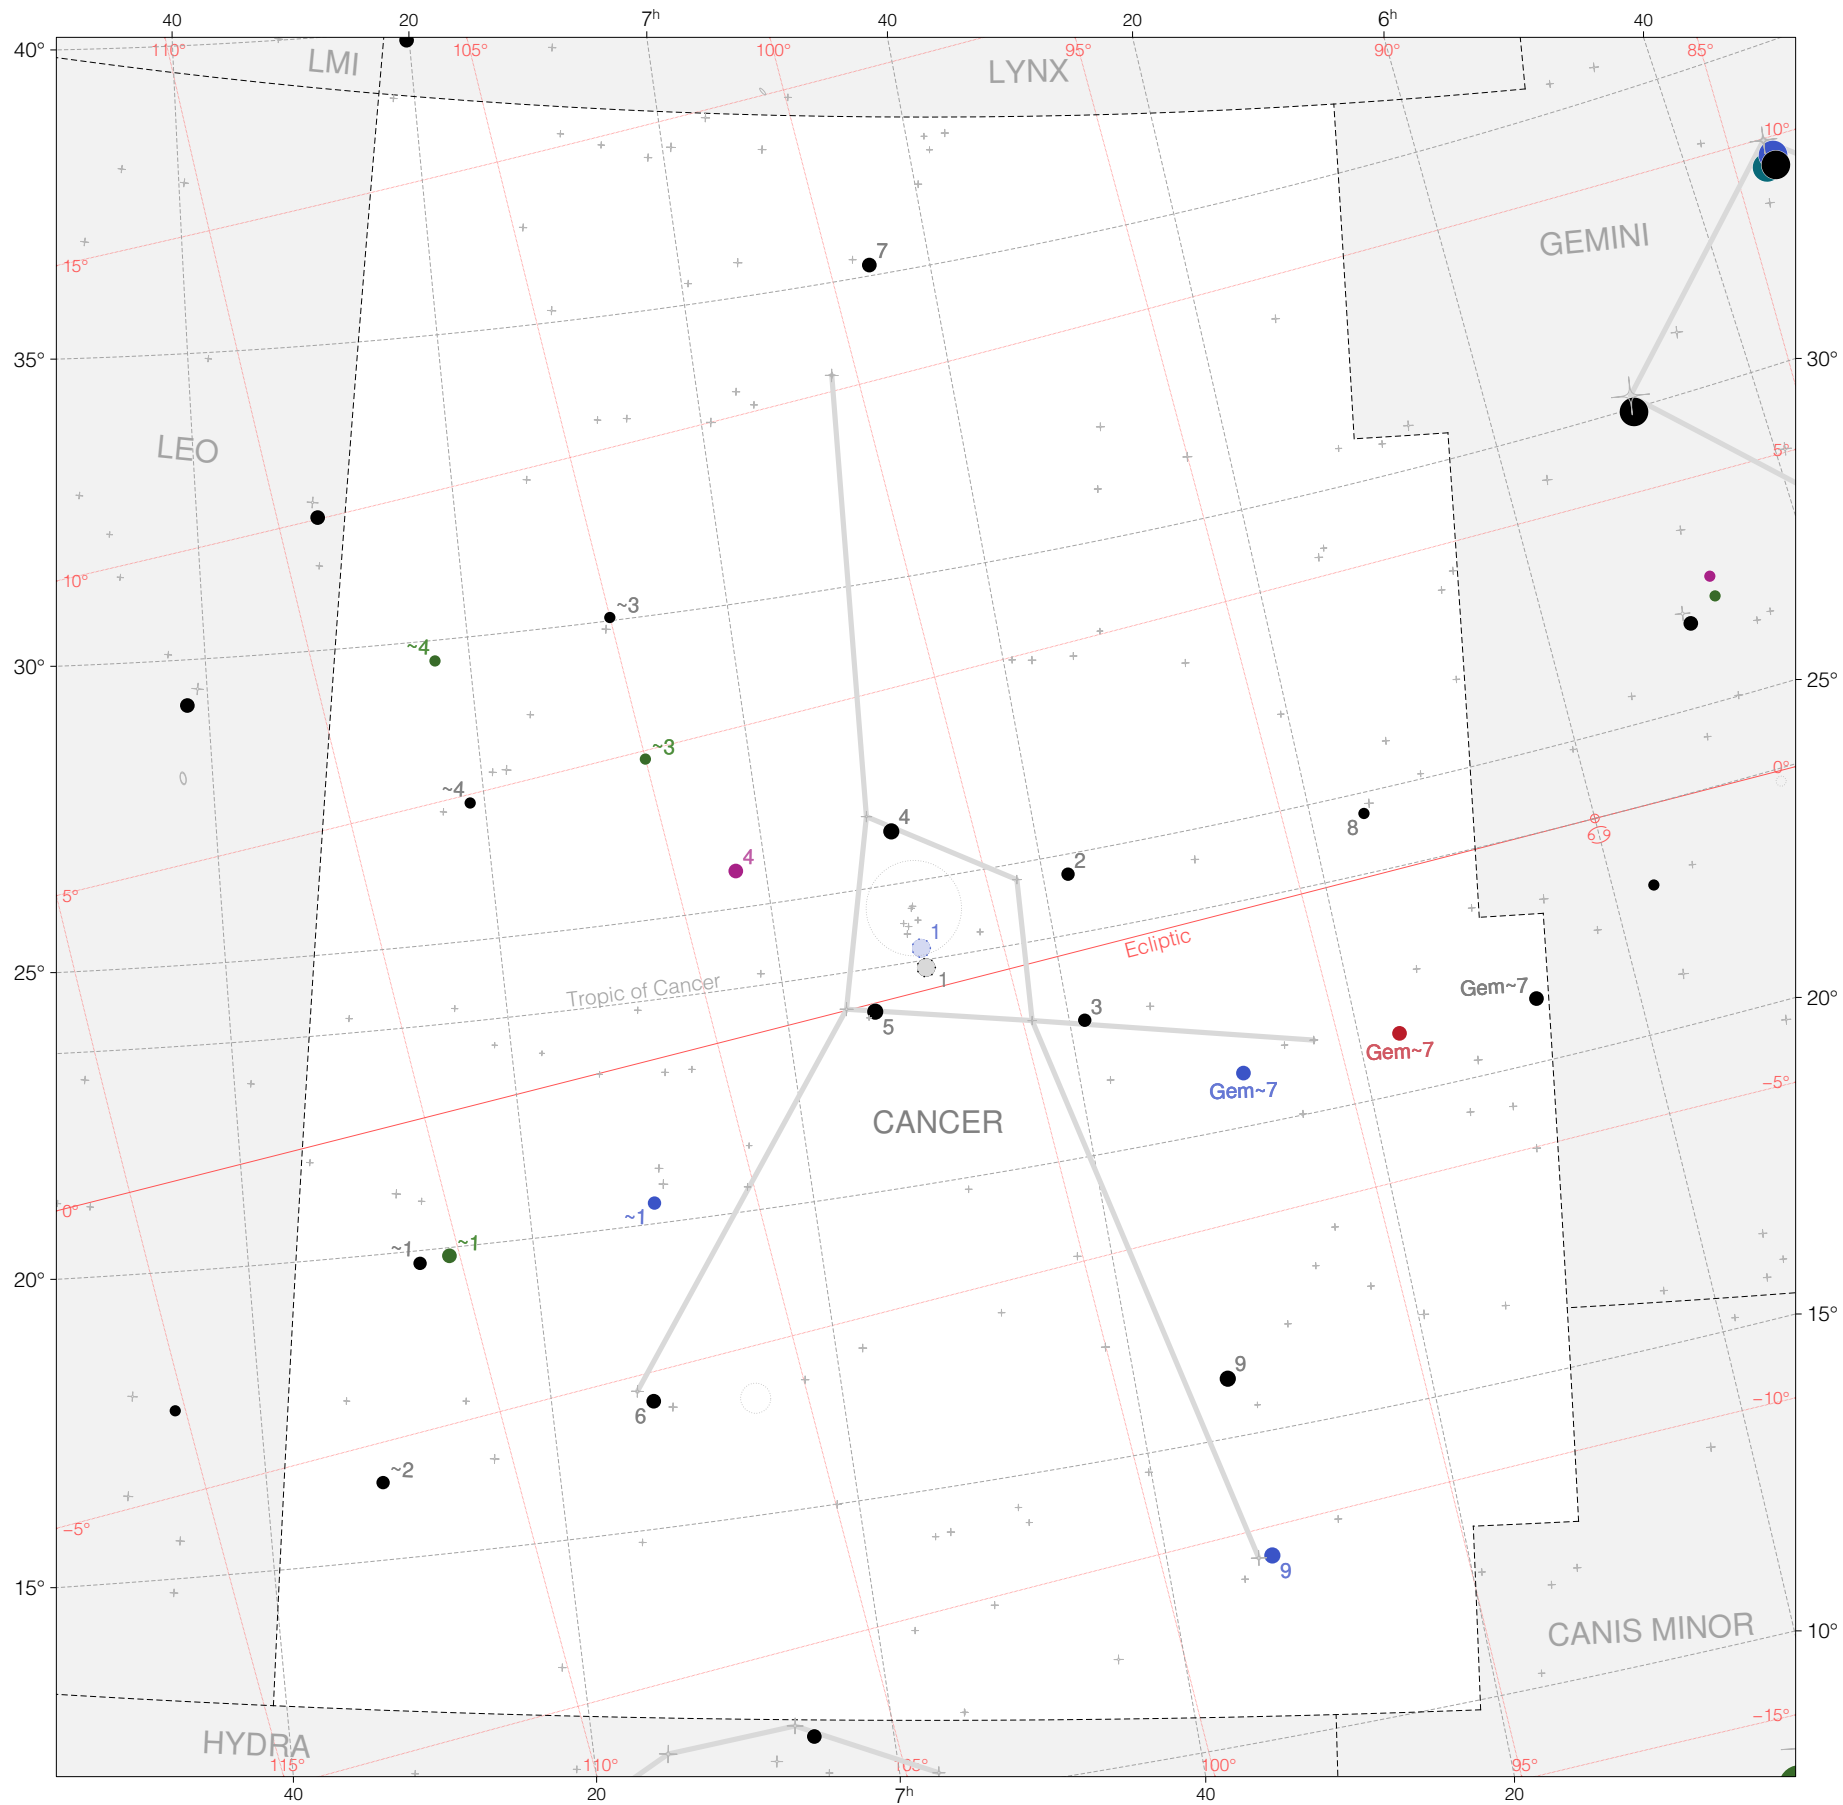

Ptolemy Stars in Cancer

Magnitudes: 1 2 3 4 5 6 7

Versions: T P M B H Z

Scale at center: 0° 2° 4°