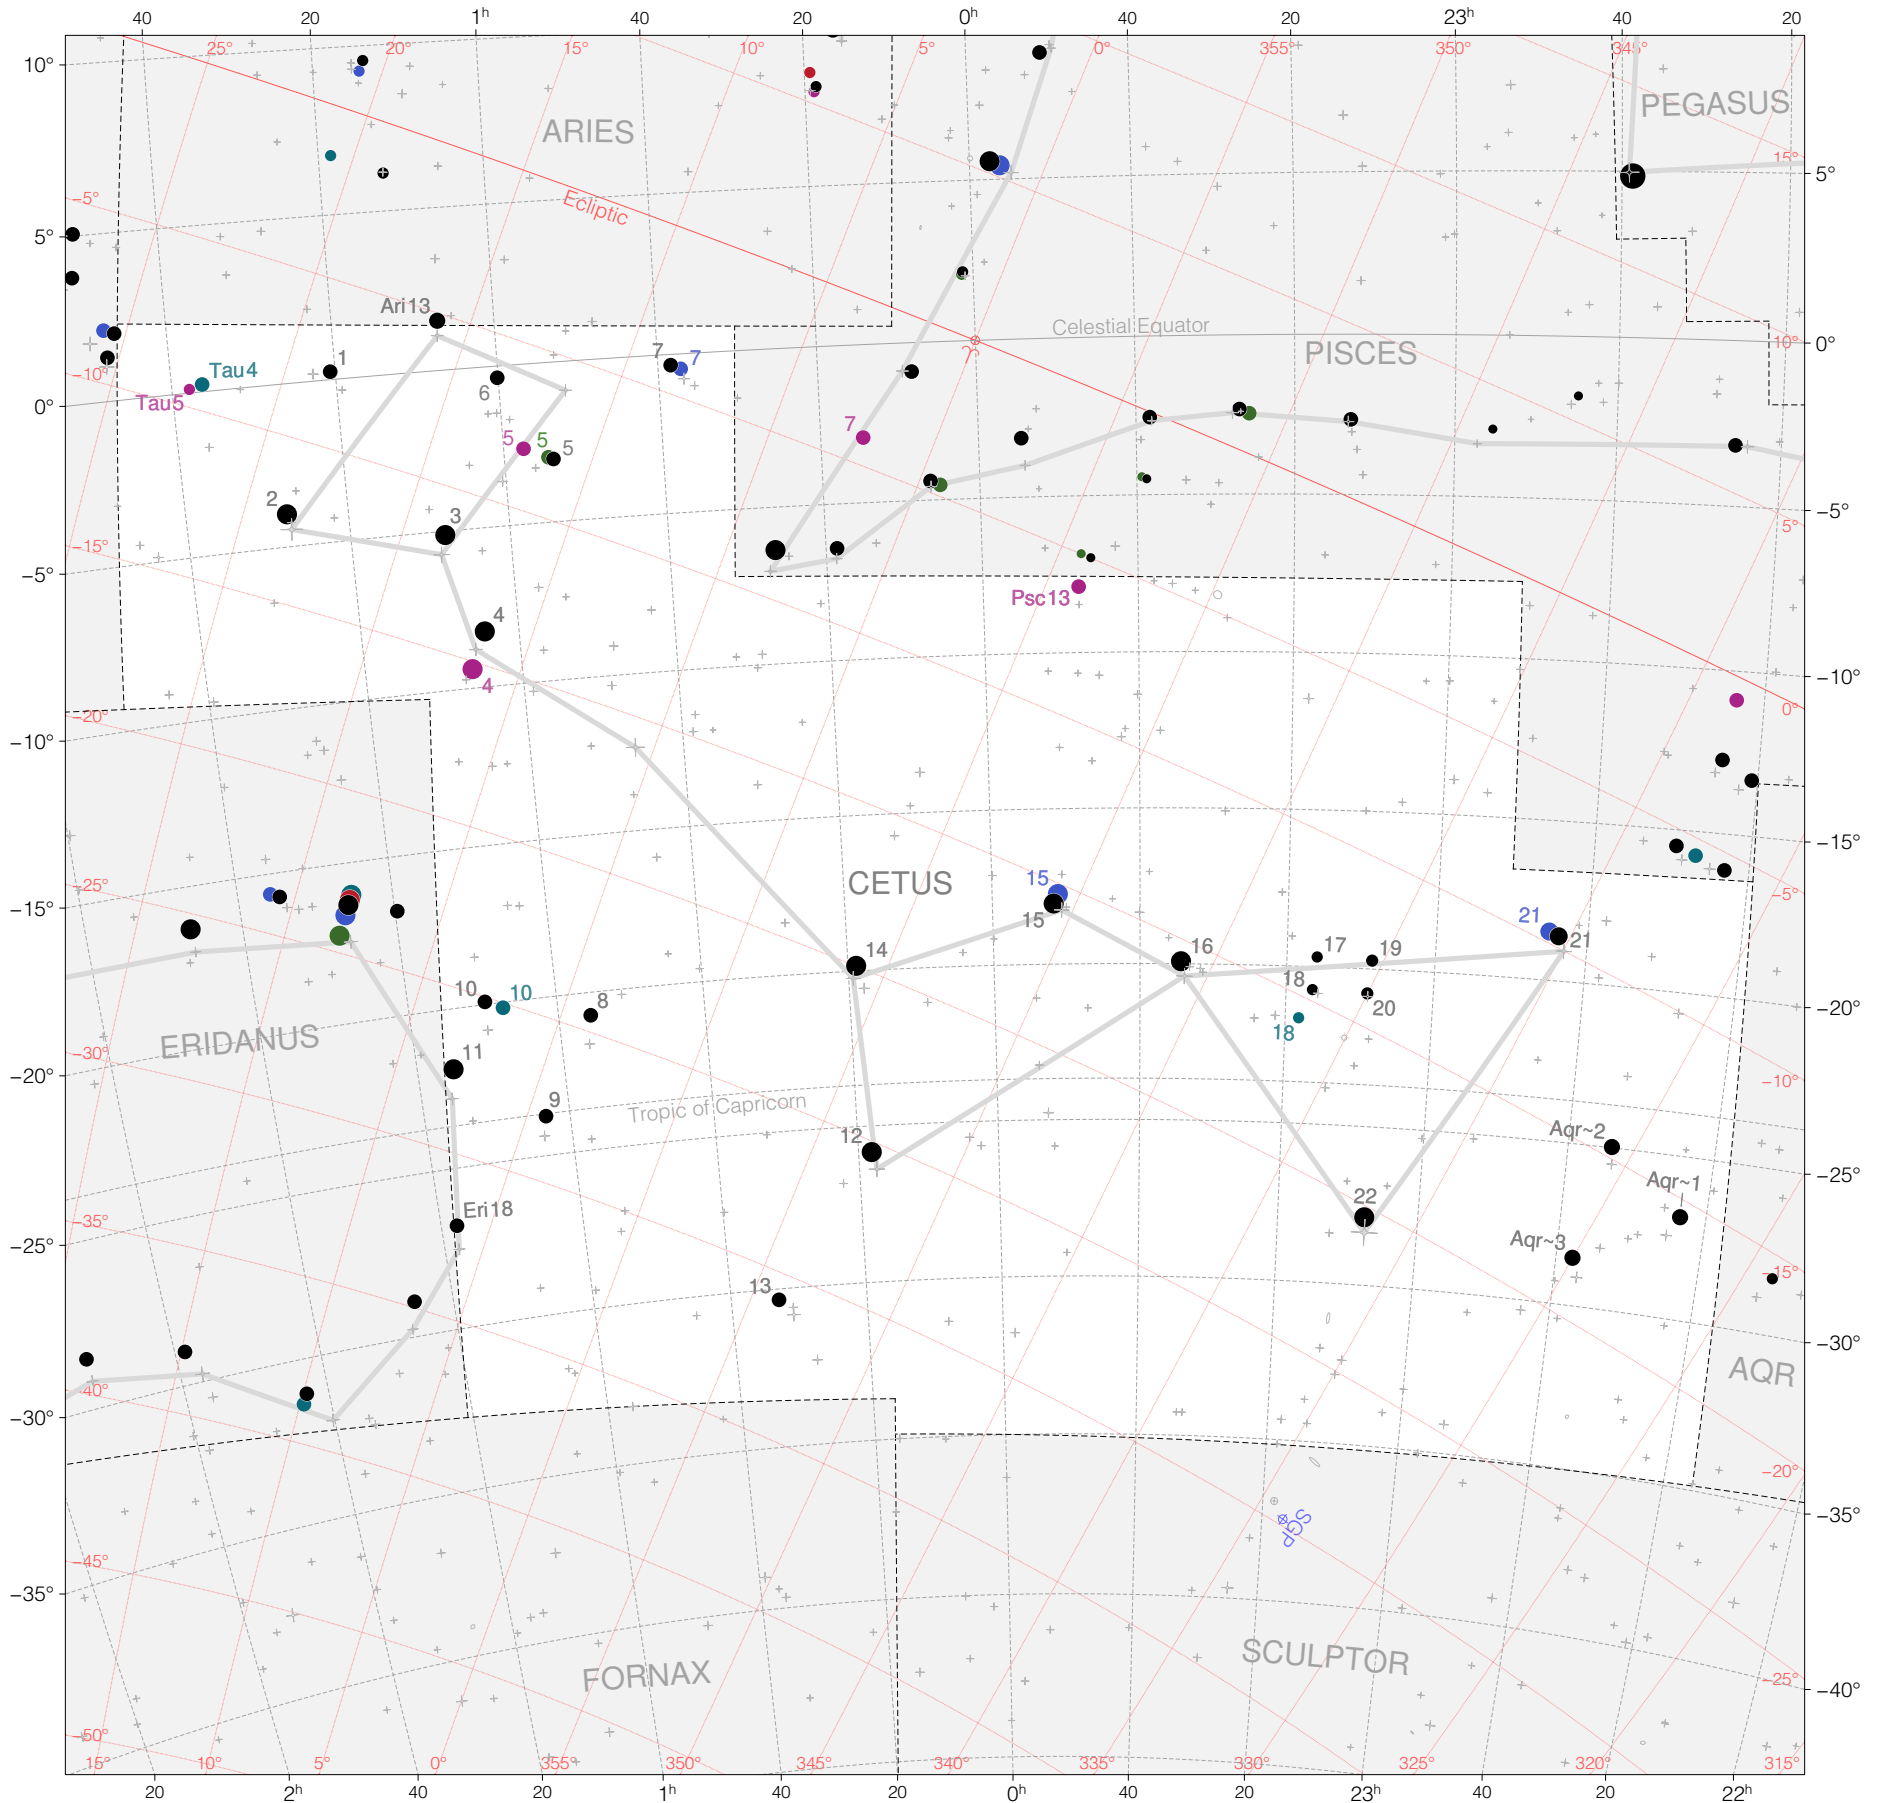

Ptolemy Stars in Cetus

Magnitudes: 1 2 3 4 5 6 7

Versions: T P M B H Z

Scale at center: 0° 2° 4°