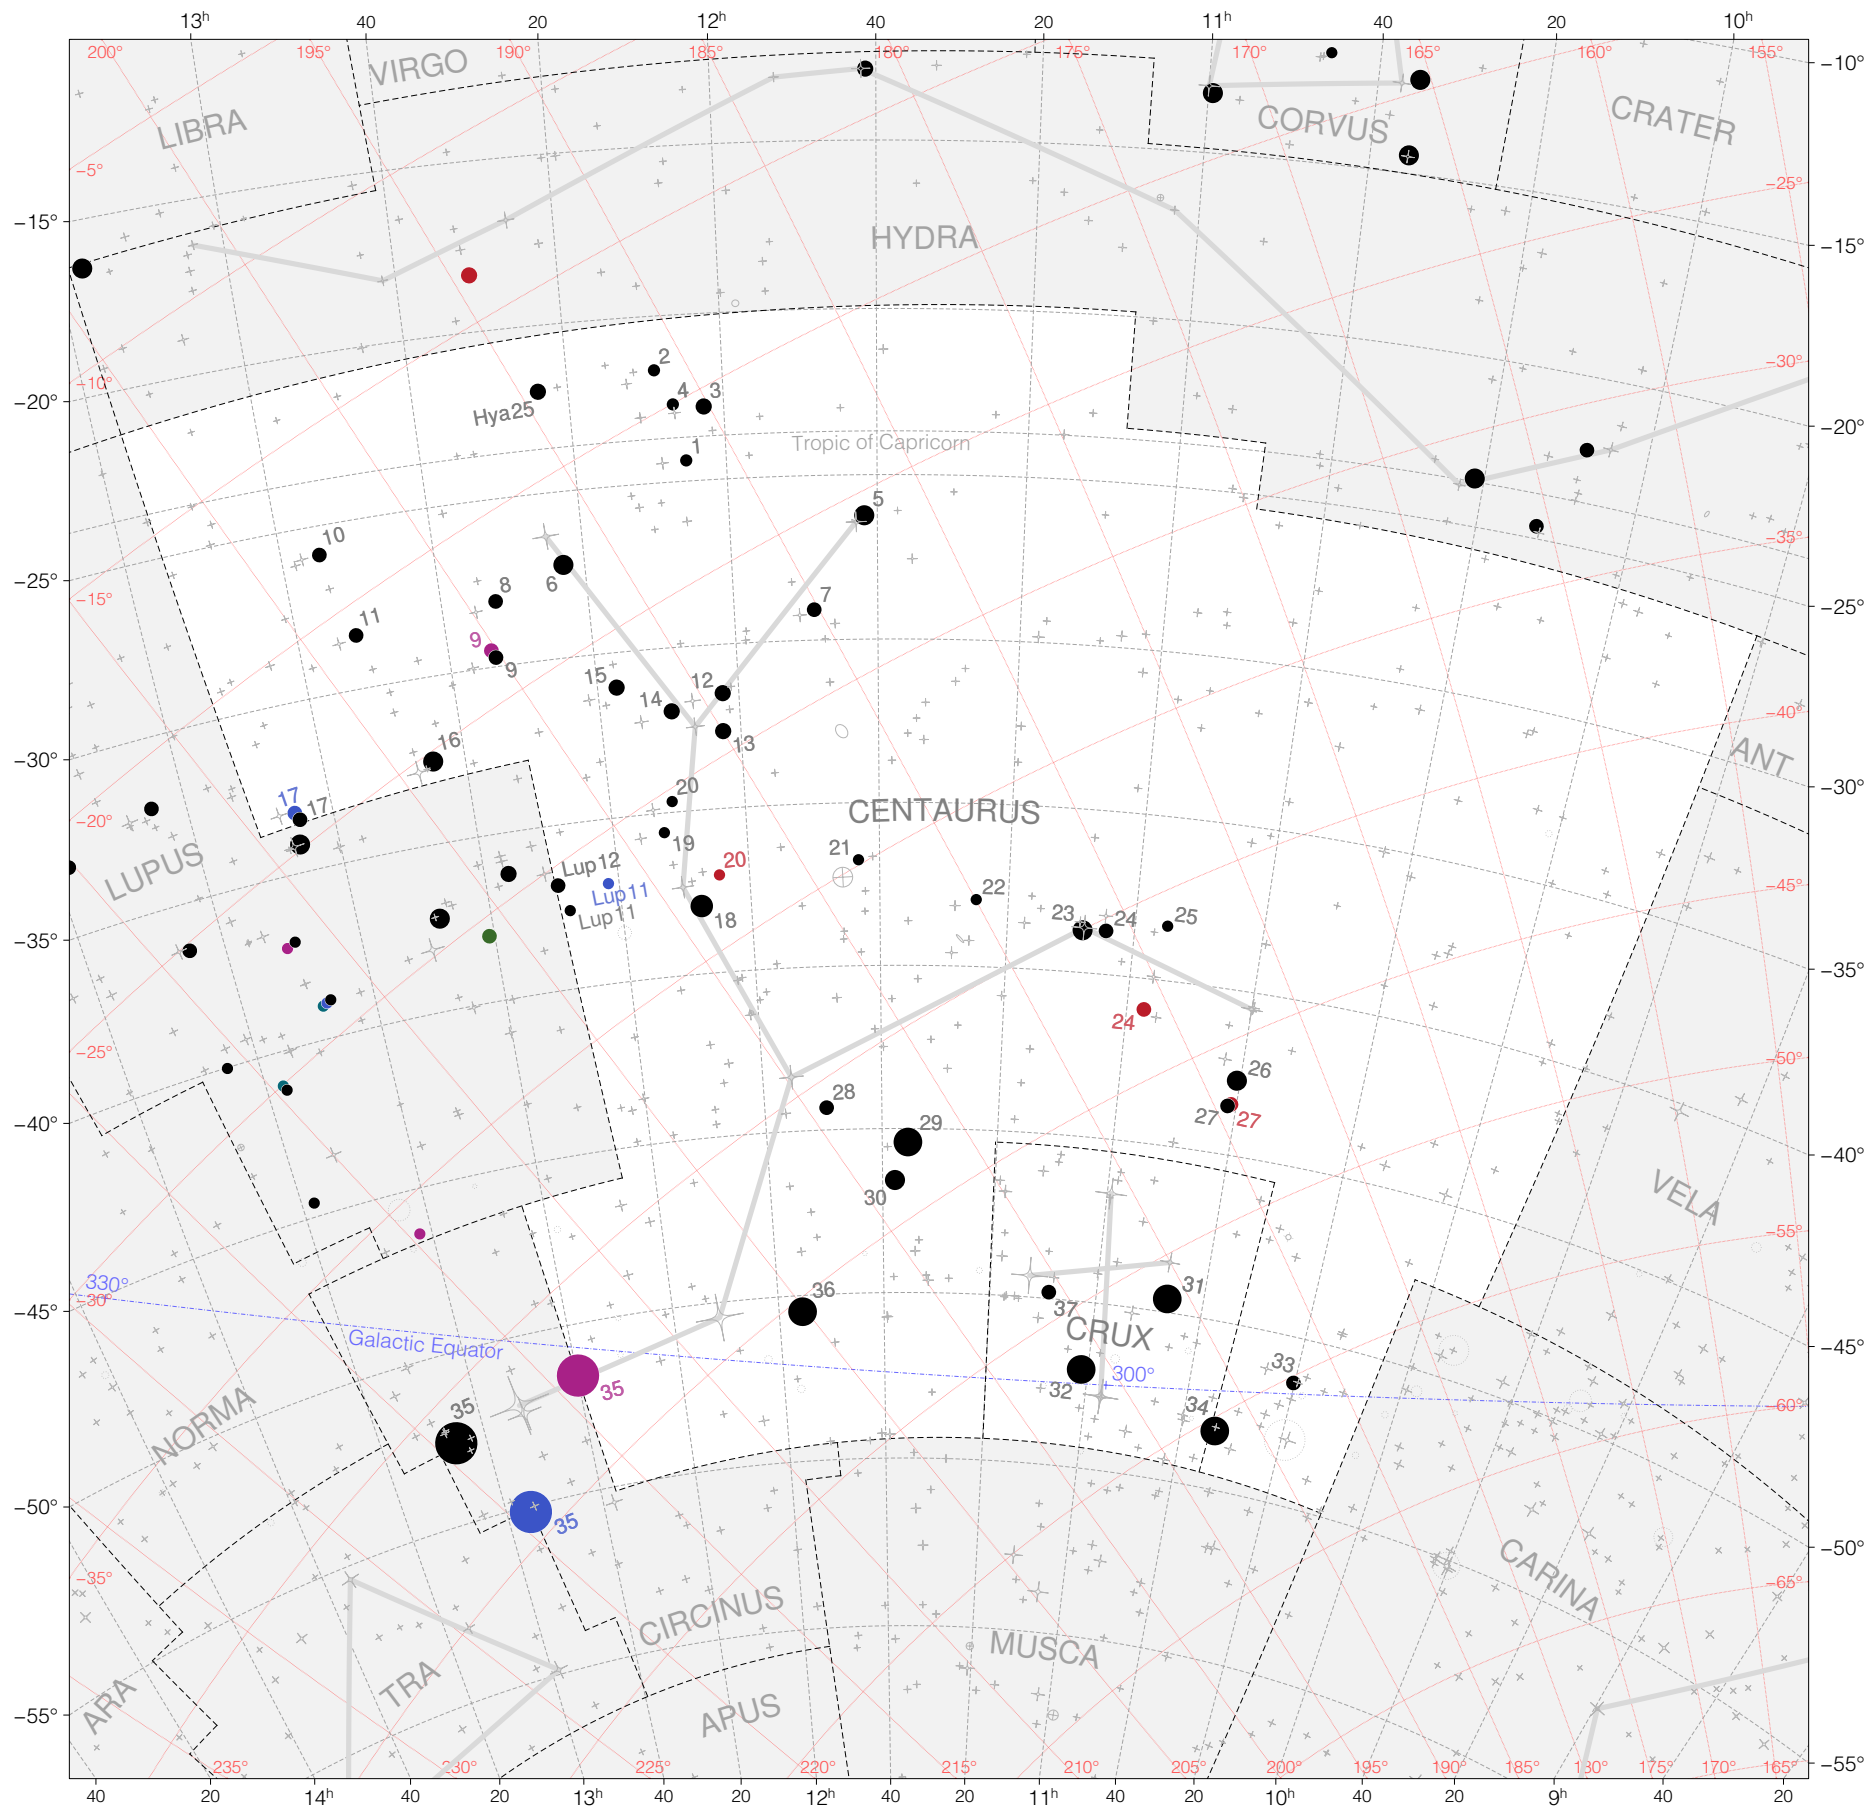

Ptolemy Stars in Centaurus

Magnitudes: 1 2 3 4 5 6 7

Versions: T P M B H Z

Scale at center: 0° 2° 4°