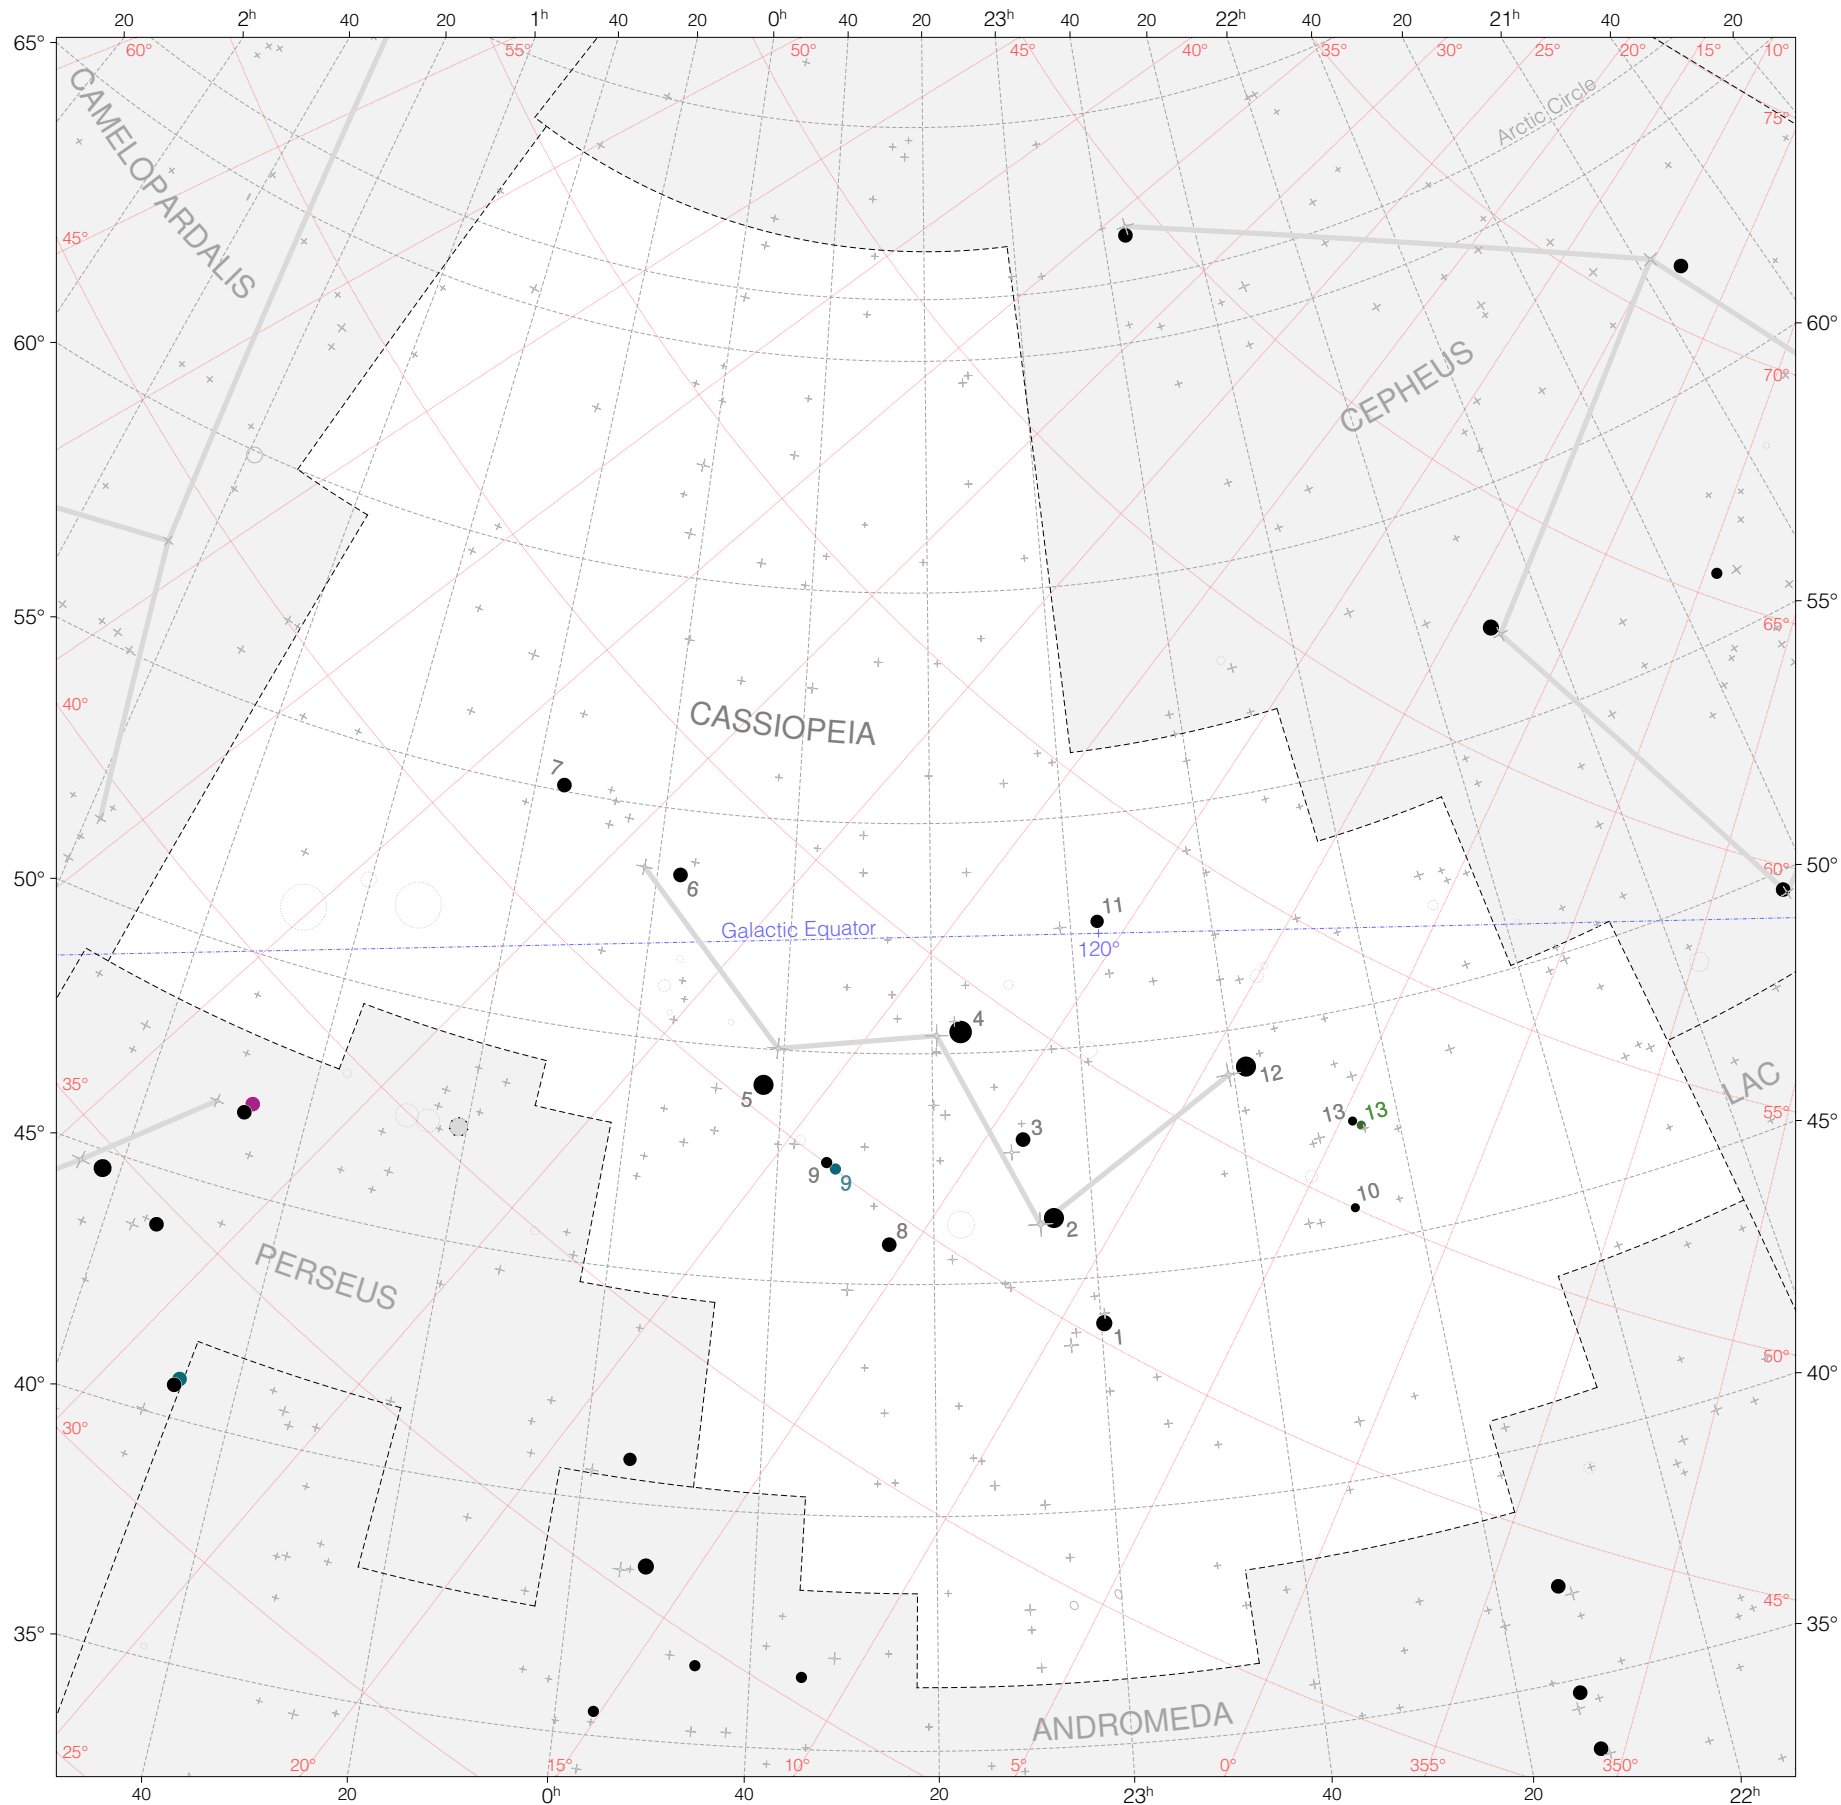

Ptolemy Stars in Cassiopeia

Magnitudes: 1 2 3 4 5 6 7

Versions: T P M B H Z

Scale at center: 0° 2° 4°