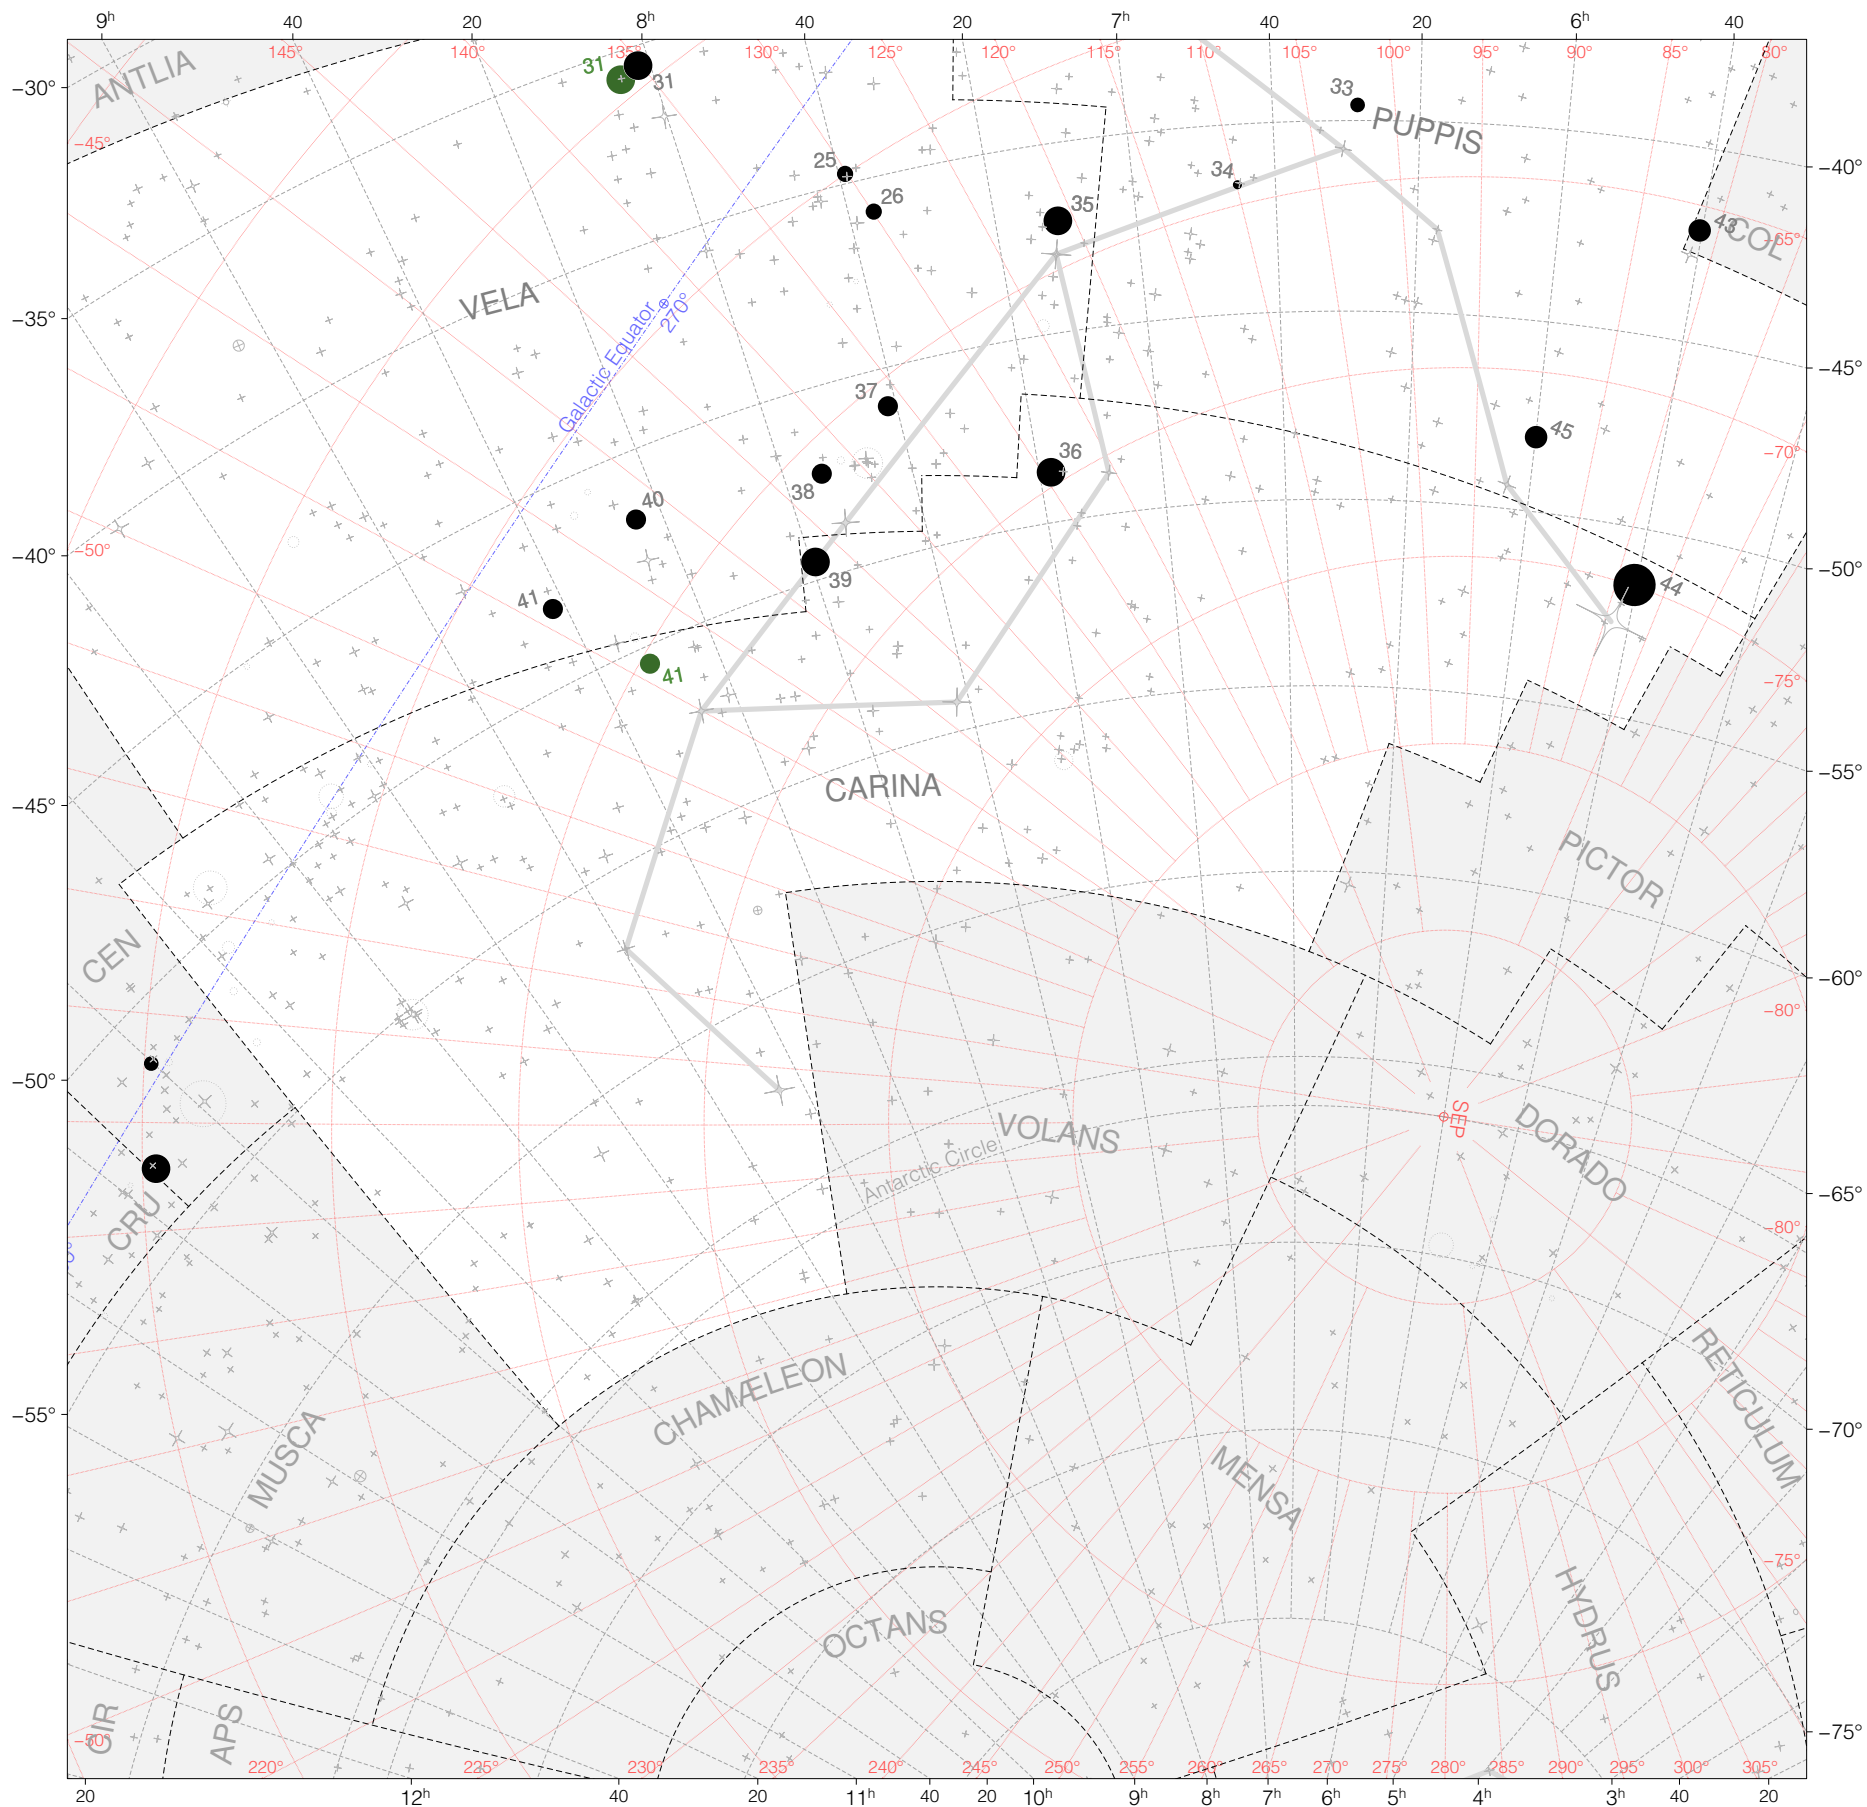

# Ptolemy Stars in Argo Navis (Carina)

Magnitudes: 1 2 3 4 5 6 7

Versions: T P M B H Z

Scale at center: 0° 2° 4°