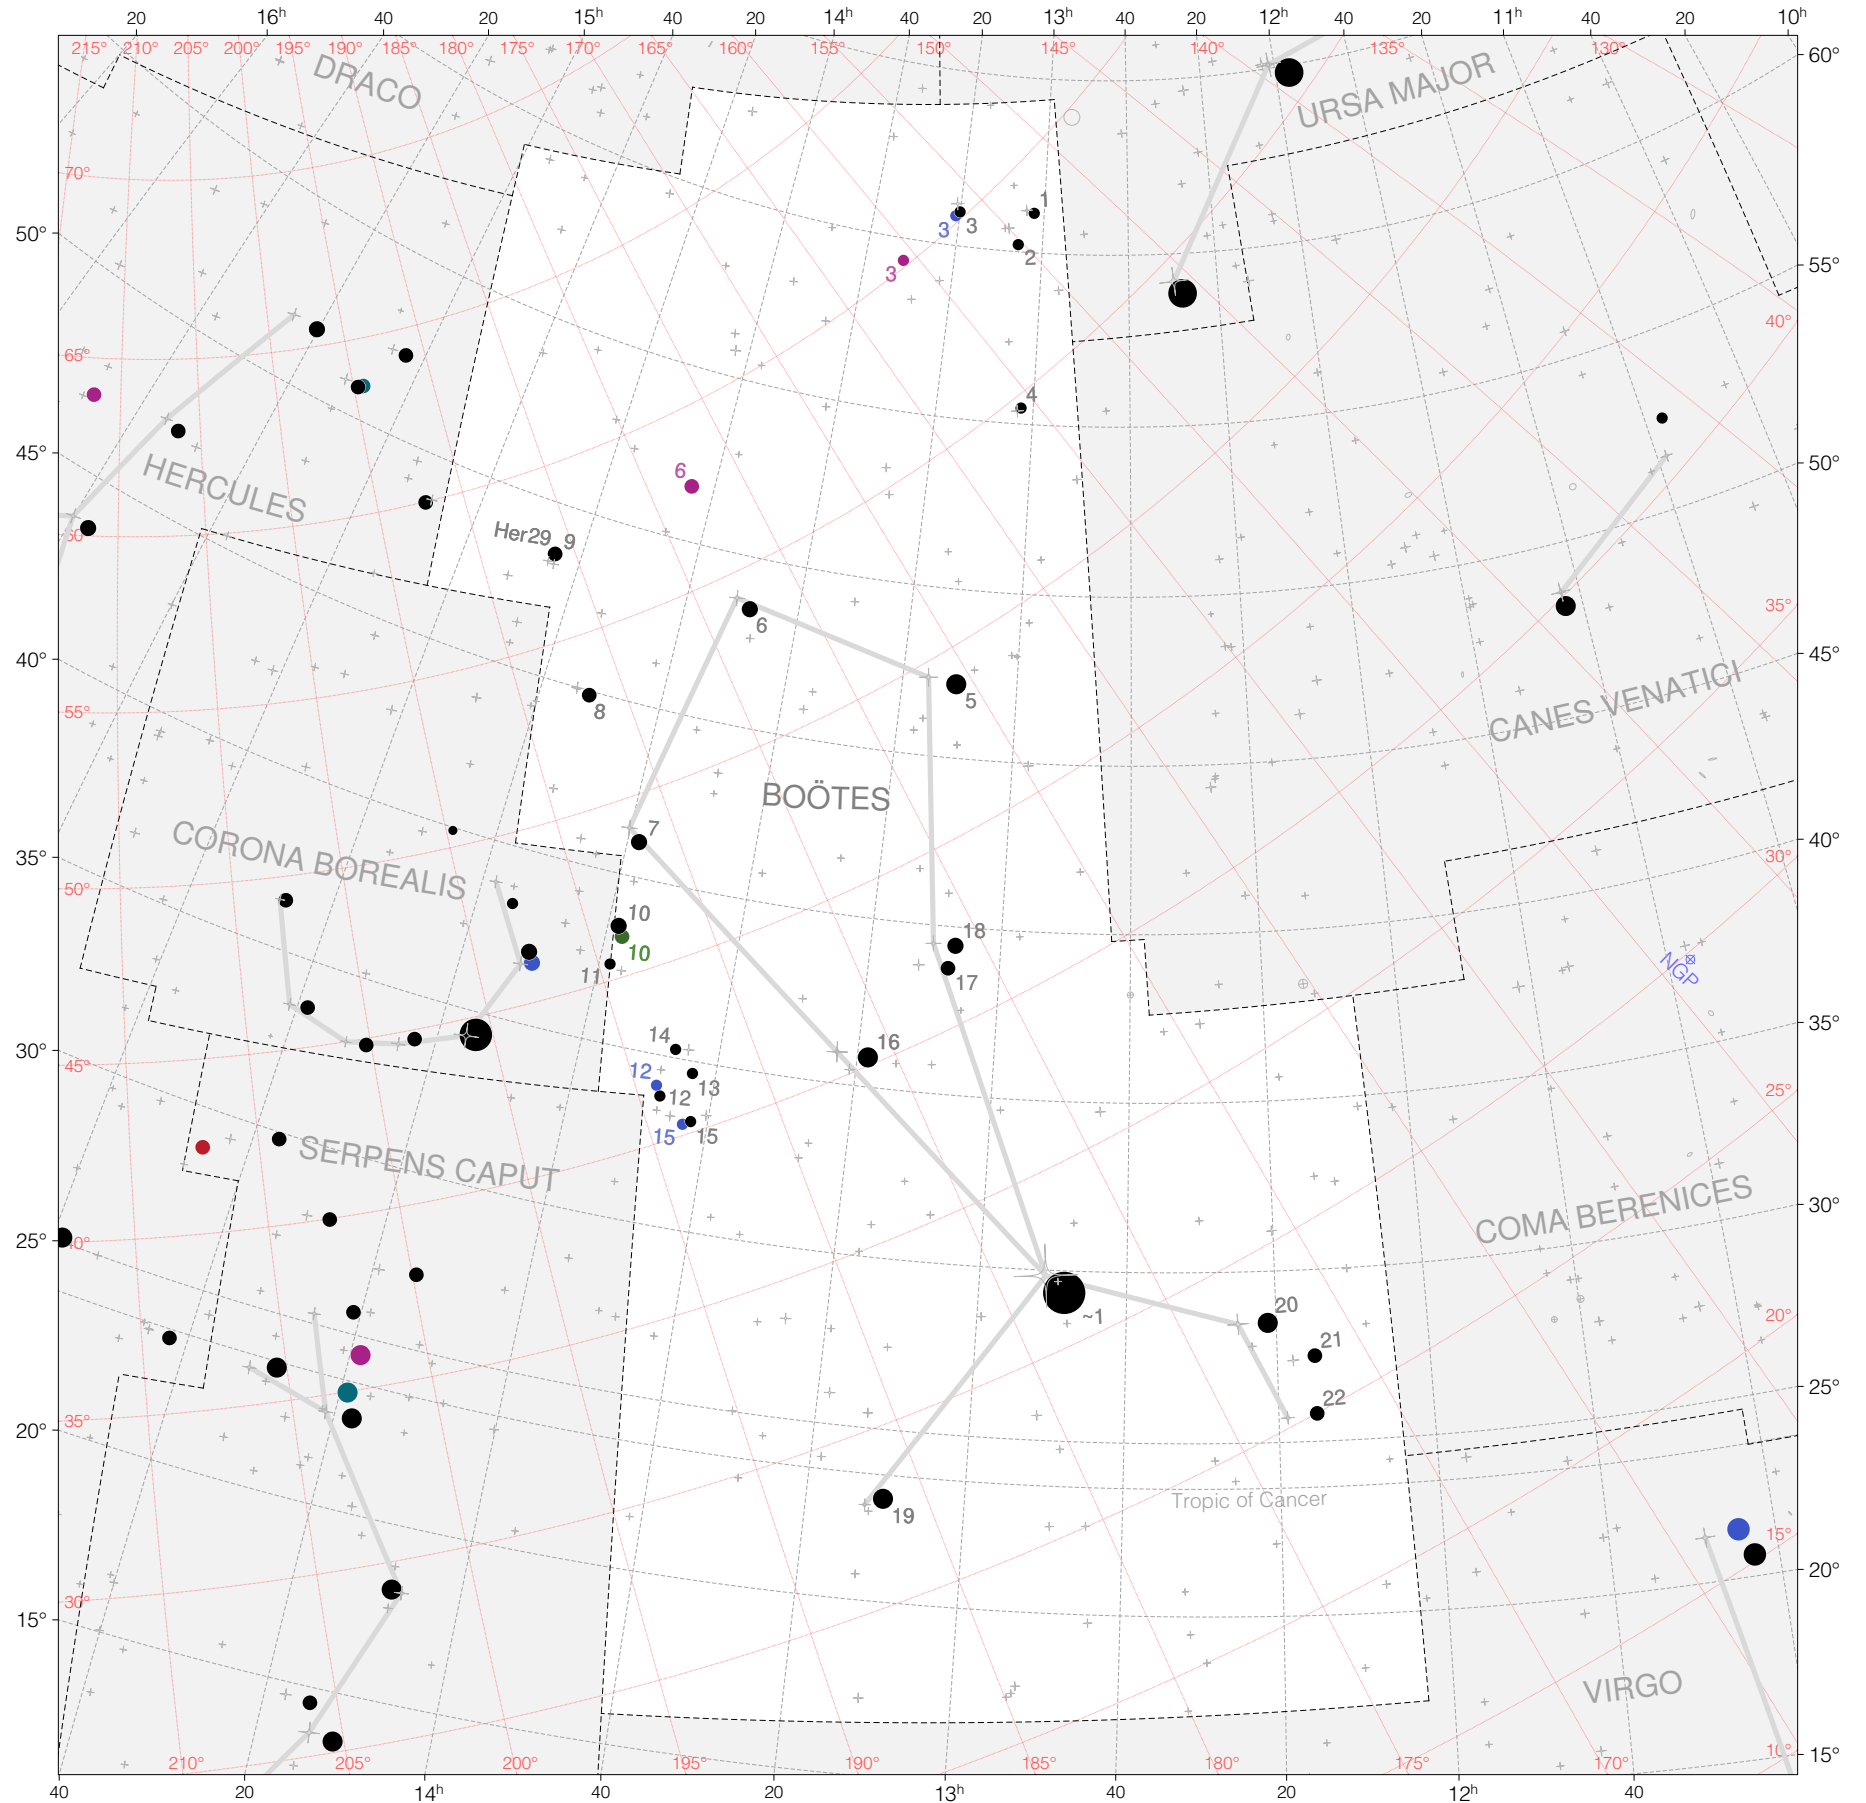

Ptolemy Stars in Boötes

Magnitudes: 1 2 3 4 5 6 7

Versions: T P M B H Z

Scale at center: 0° 2° 4°