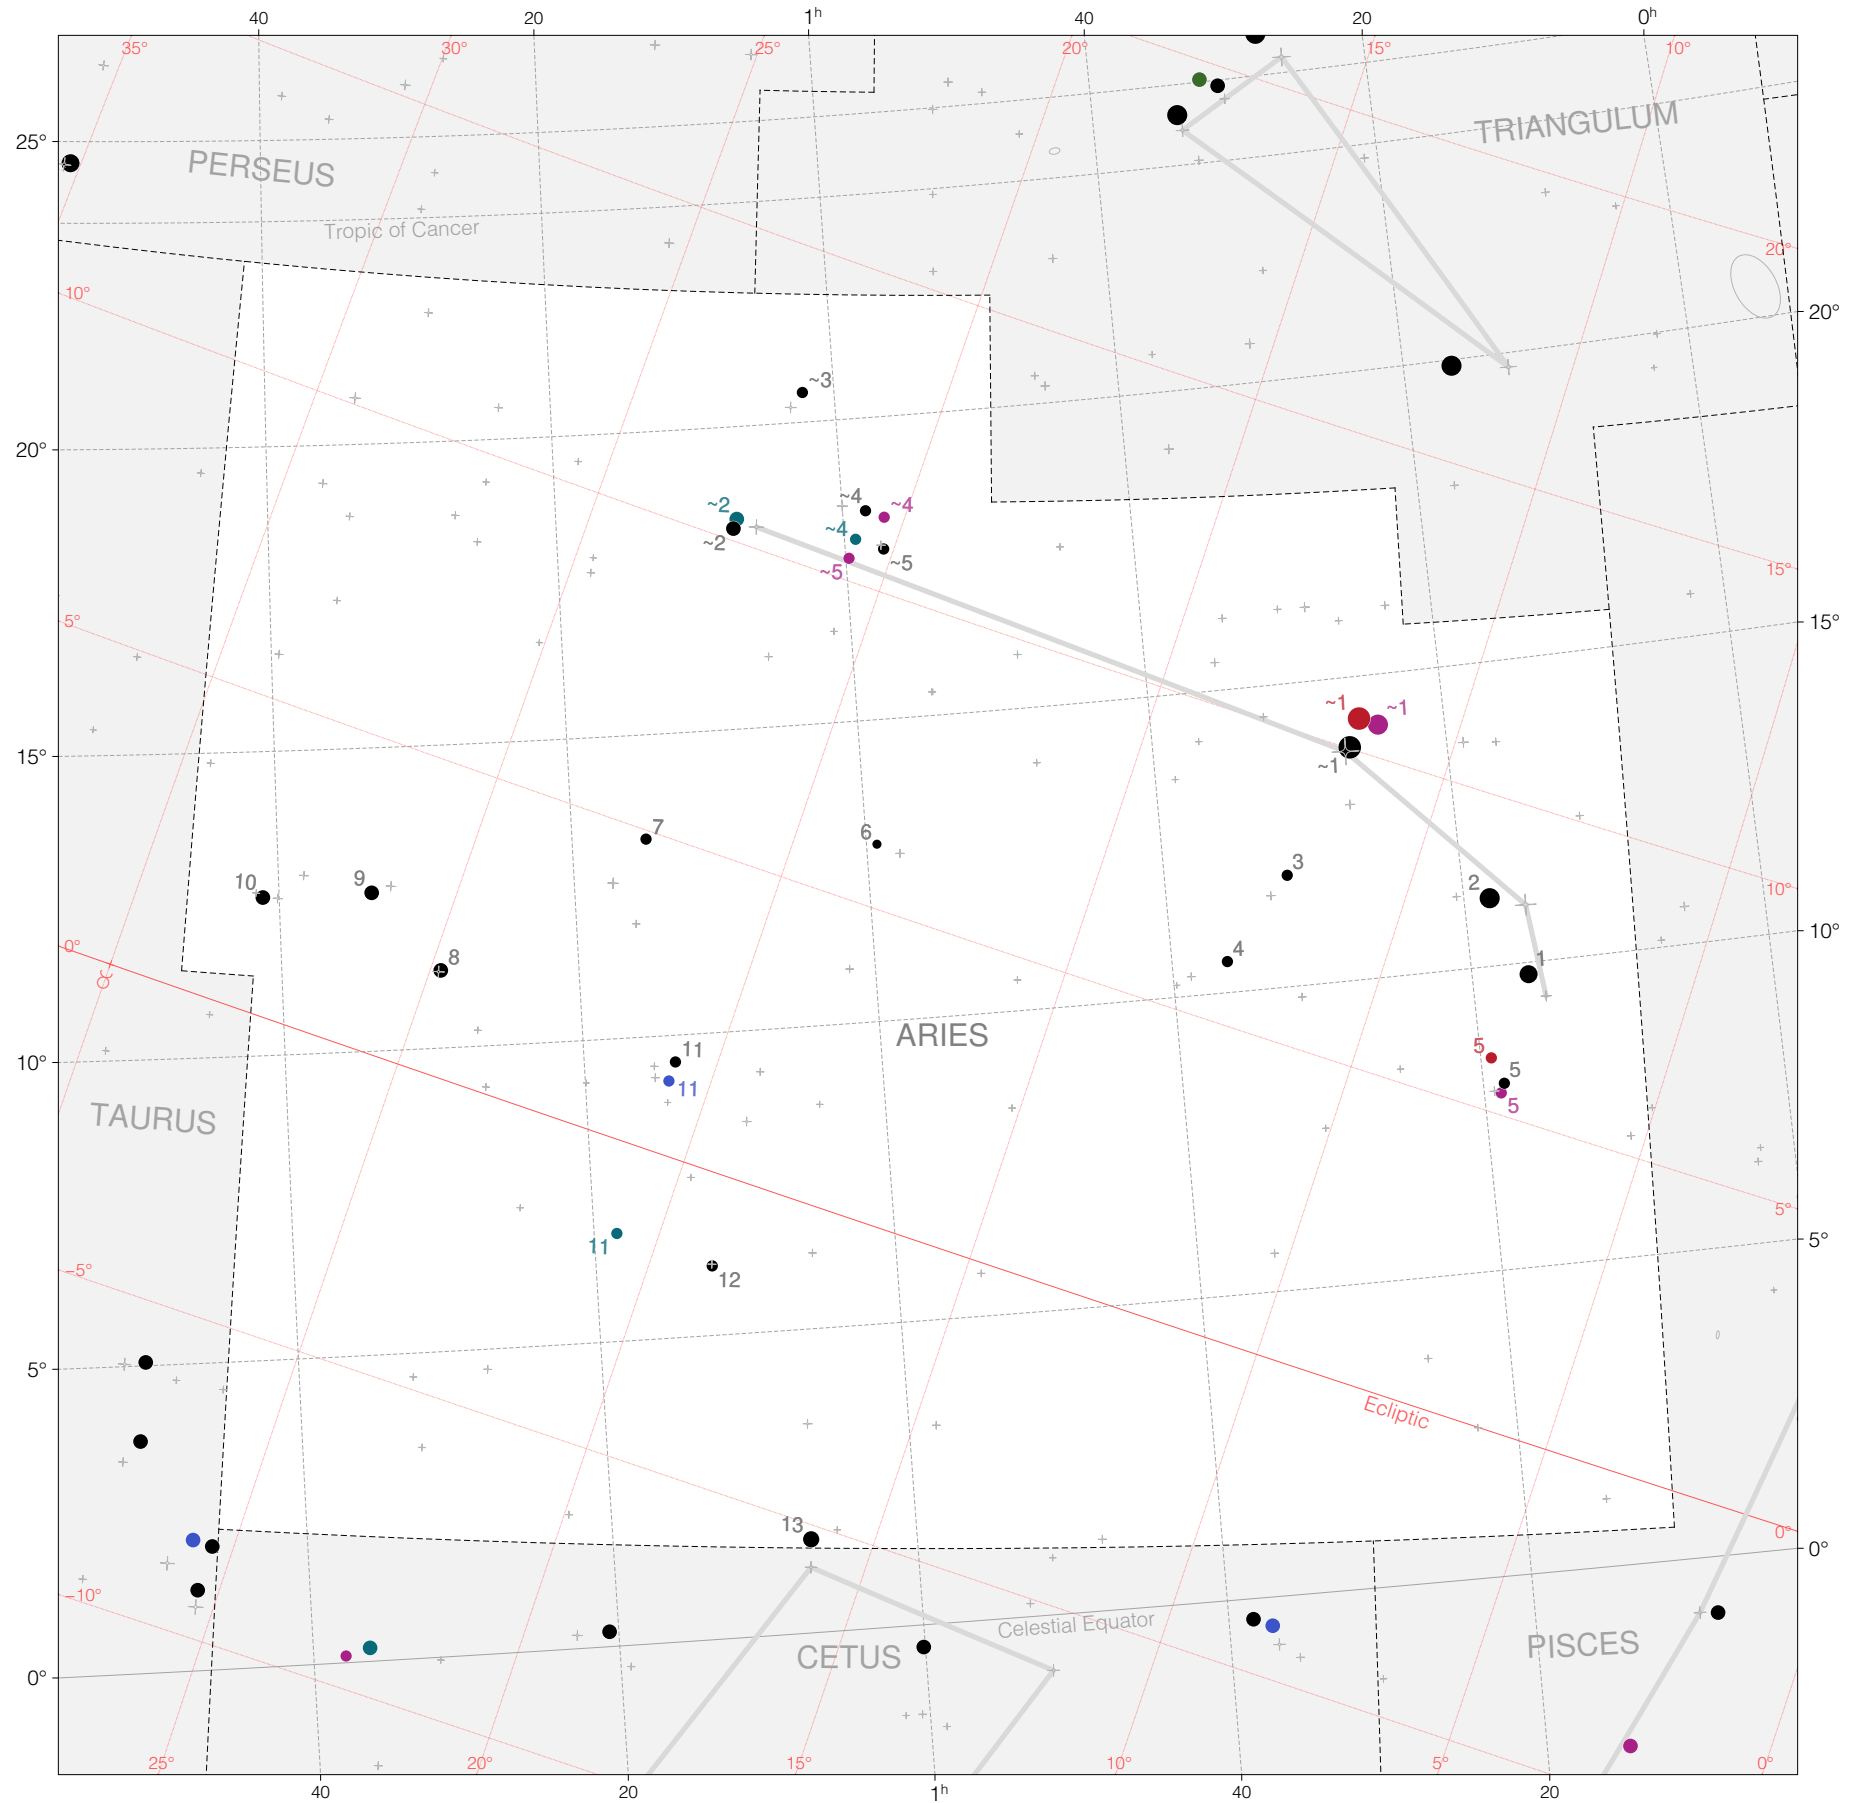

Ptolemy Stars in Aries

Magnitudes: 1 2 3 4 5 6 7

Versions: T P M B H Z

Scale at center: 0° 2° 4°