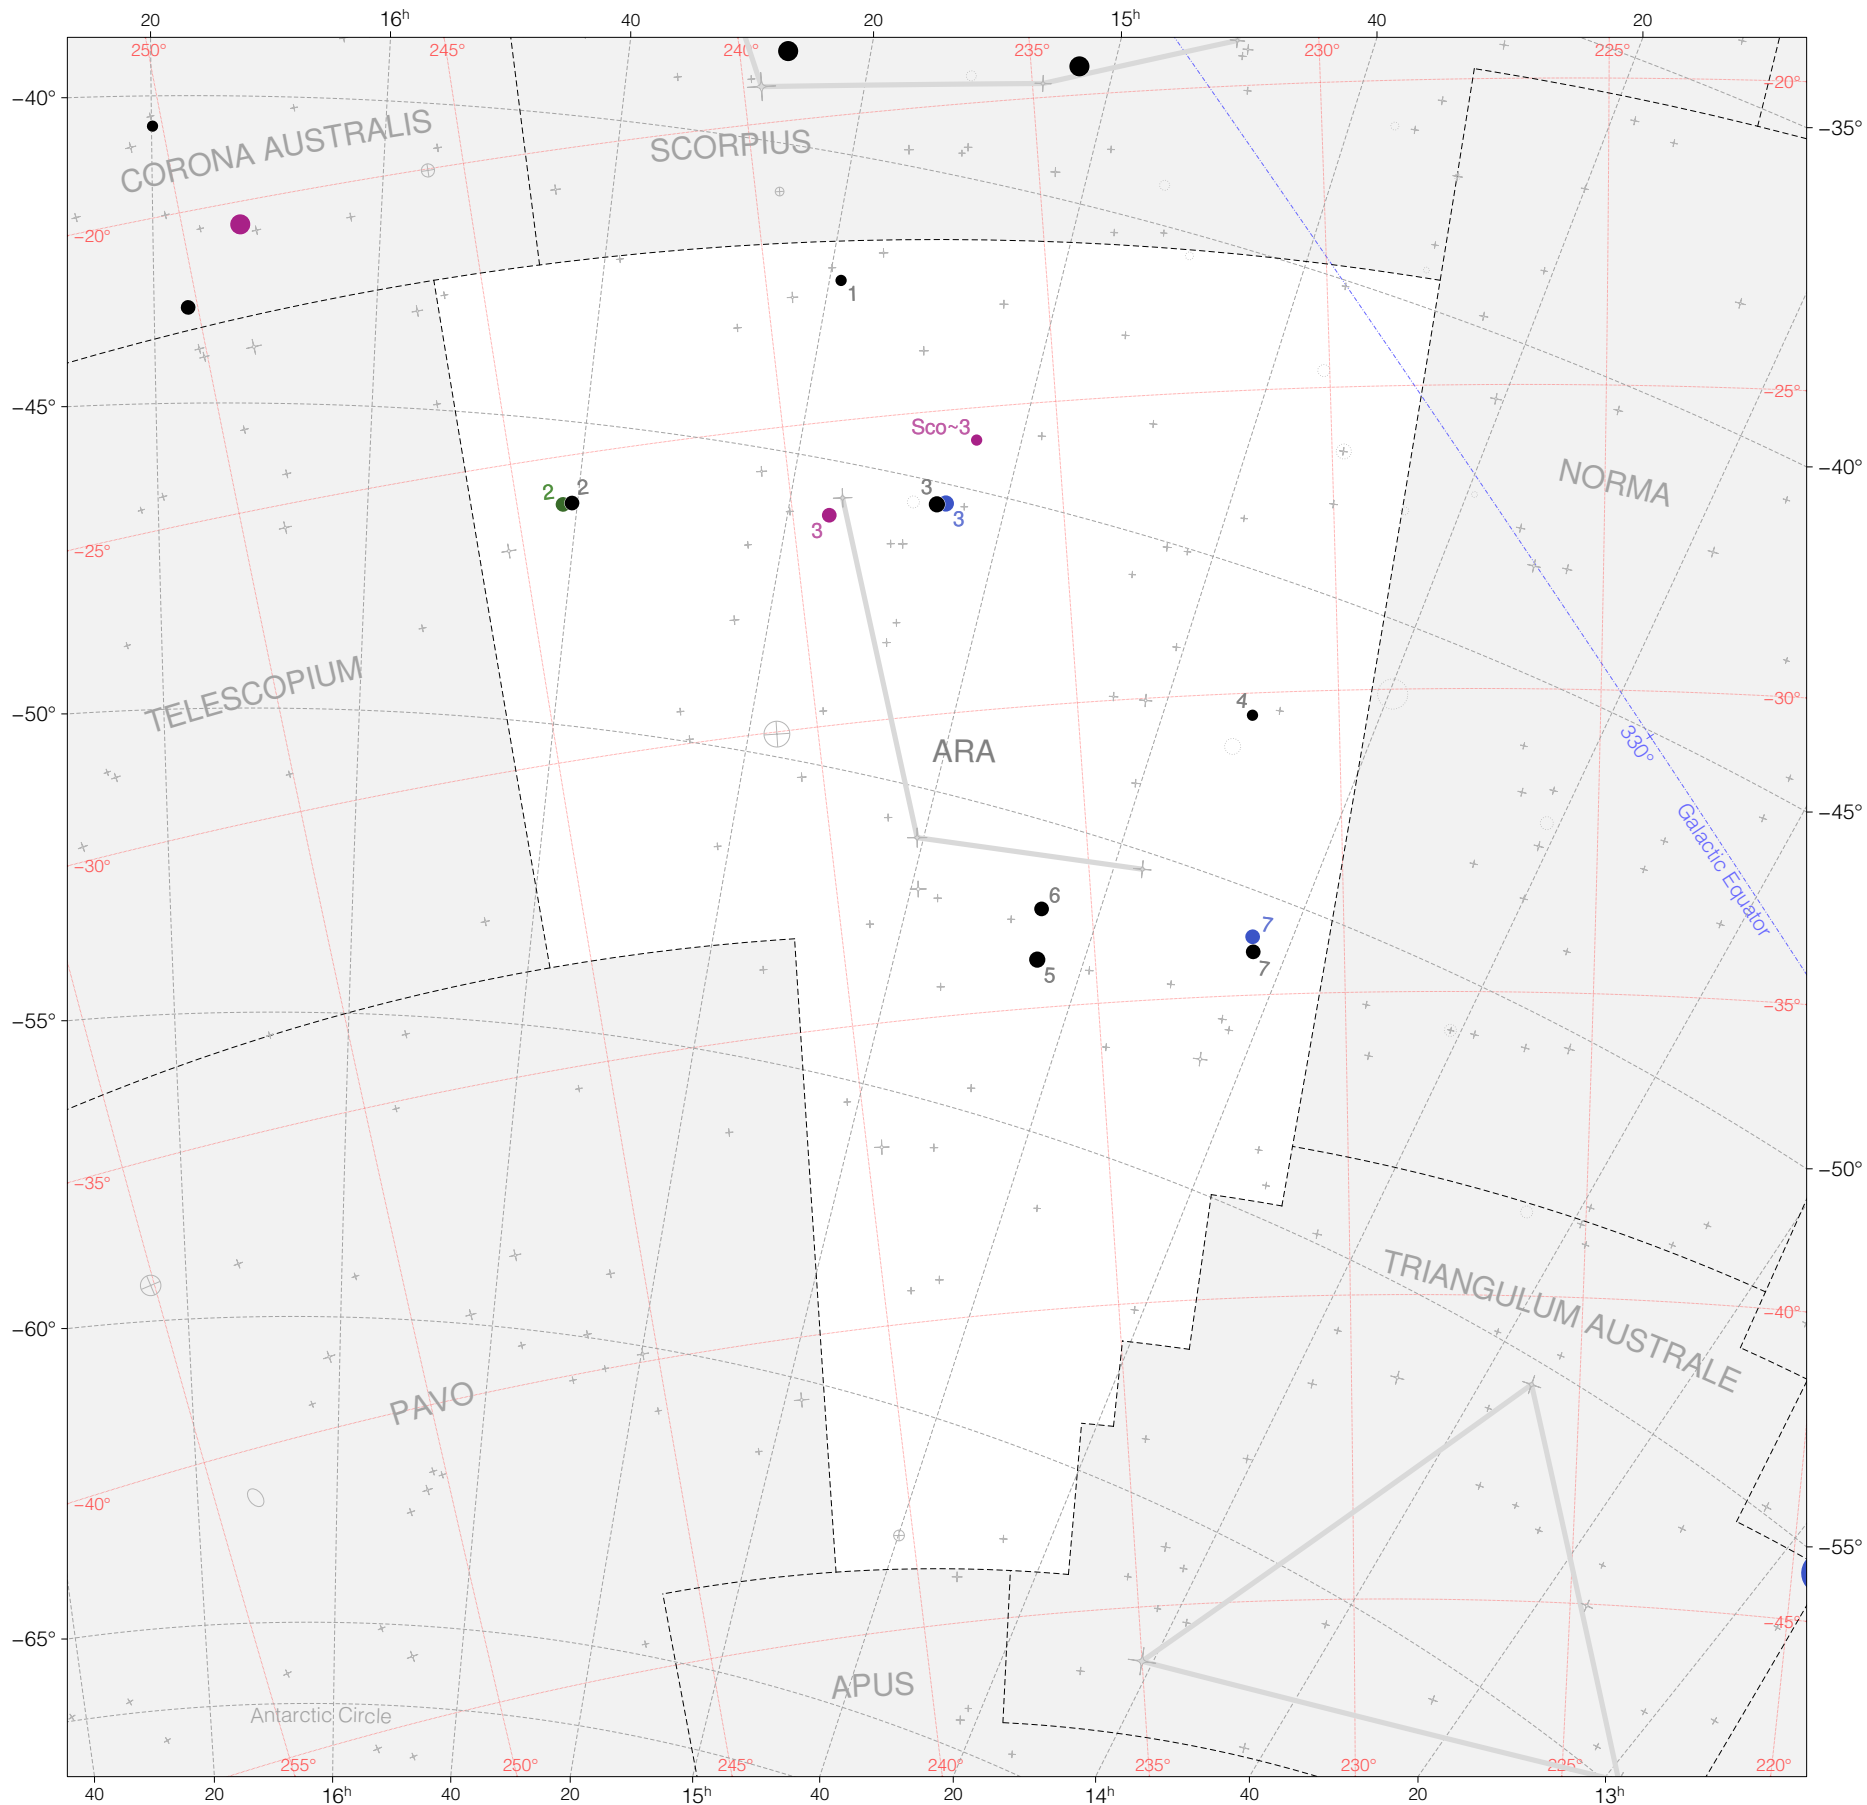

# Ptolemy Stars in Ara

Magnitudes: 1 2 3 4 5 6 7

Versions: T P M B H Z

Scale at center: 0° 2° 4°