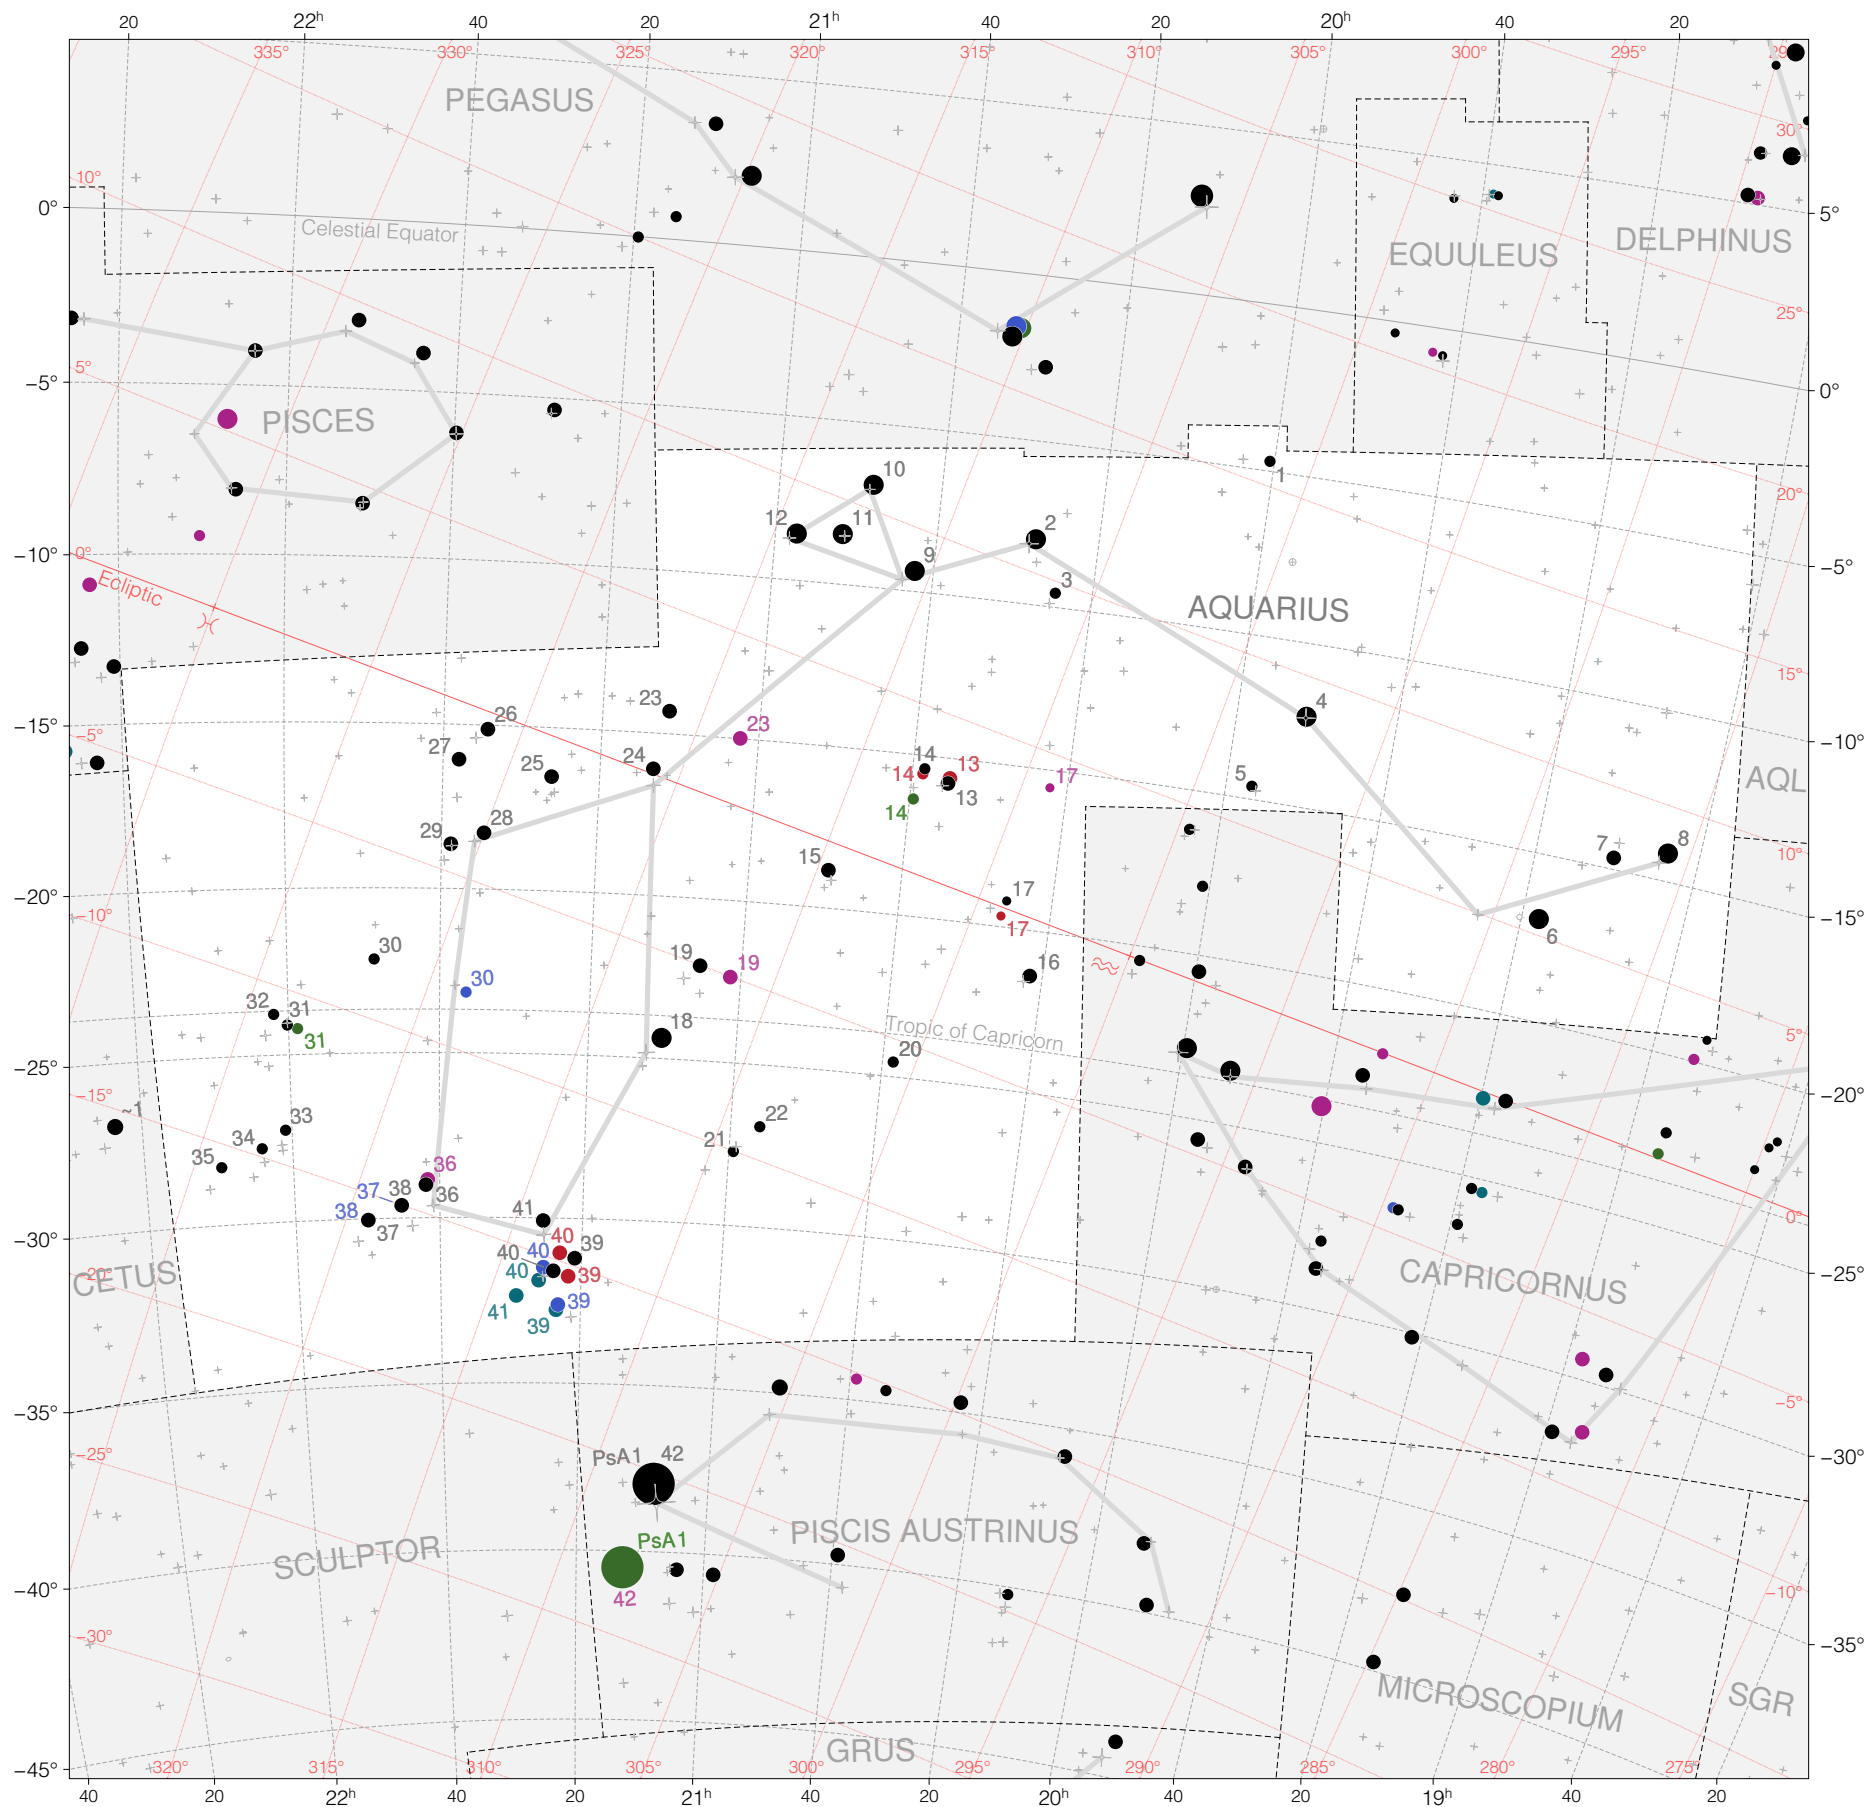

# Ptolemy Stars in Aquarius

Magnitudes: 1 2 3 4 5 6 7

Versions: T P M B H Z

Scale at center: 0° 2° 4°