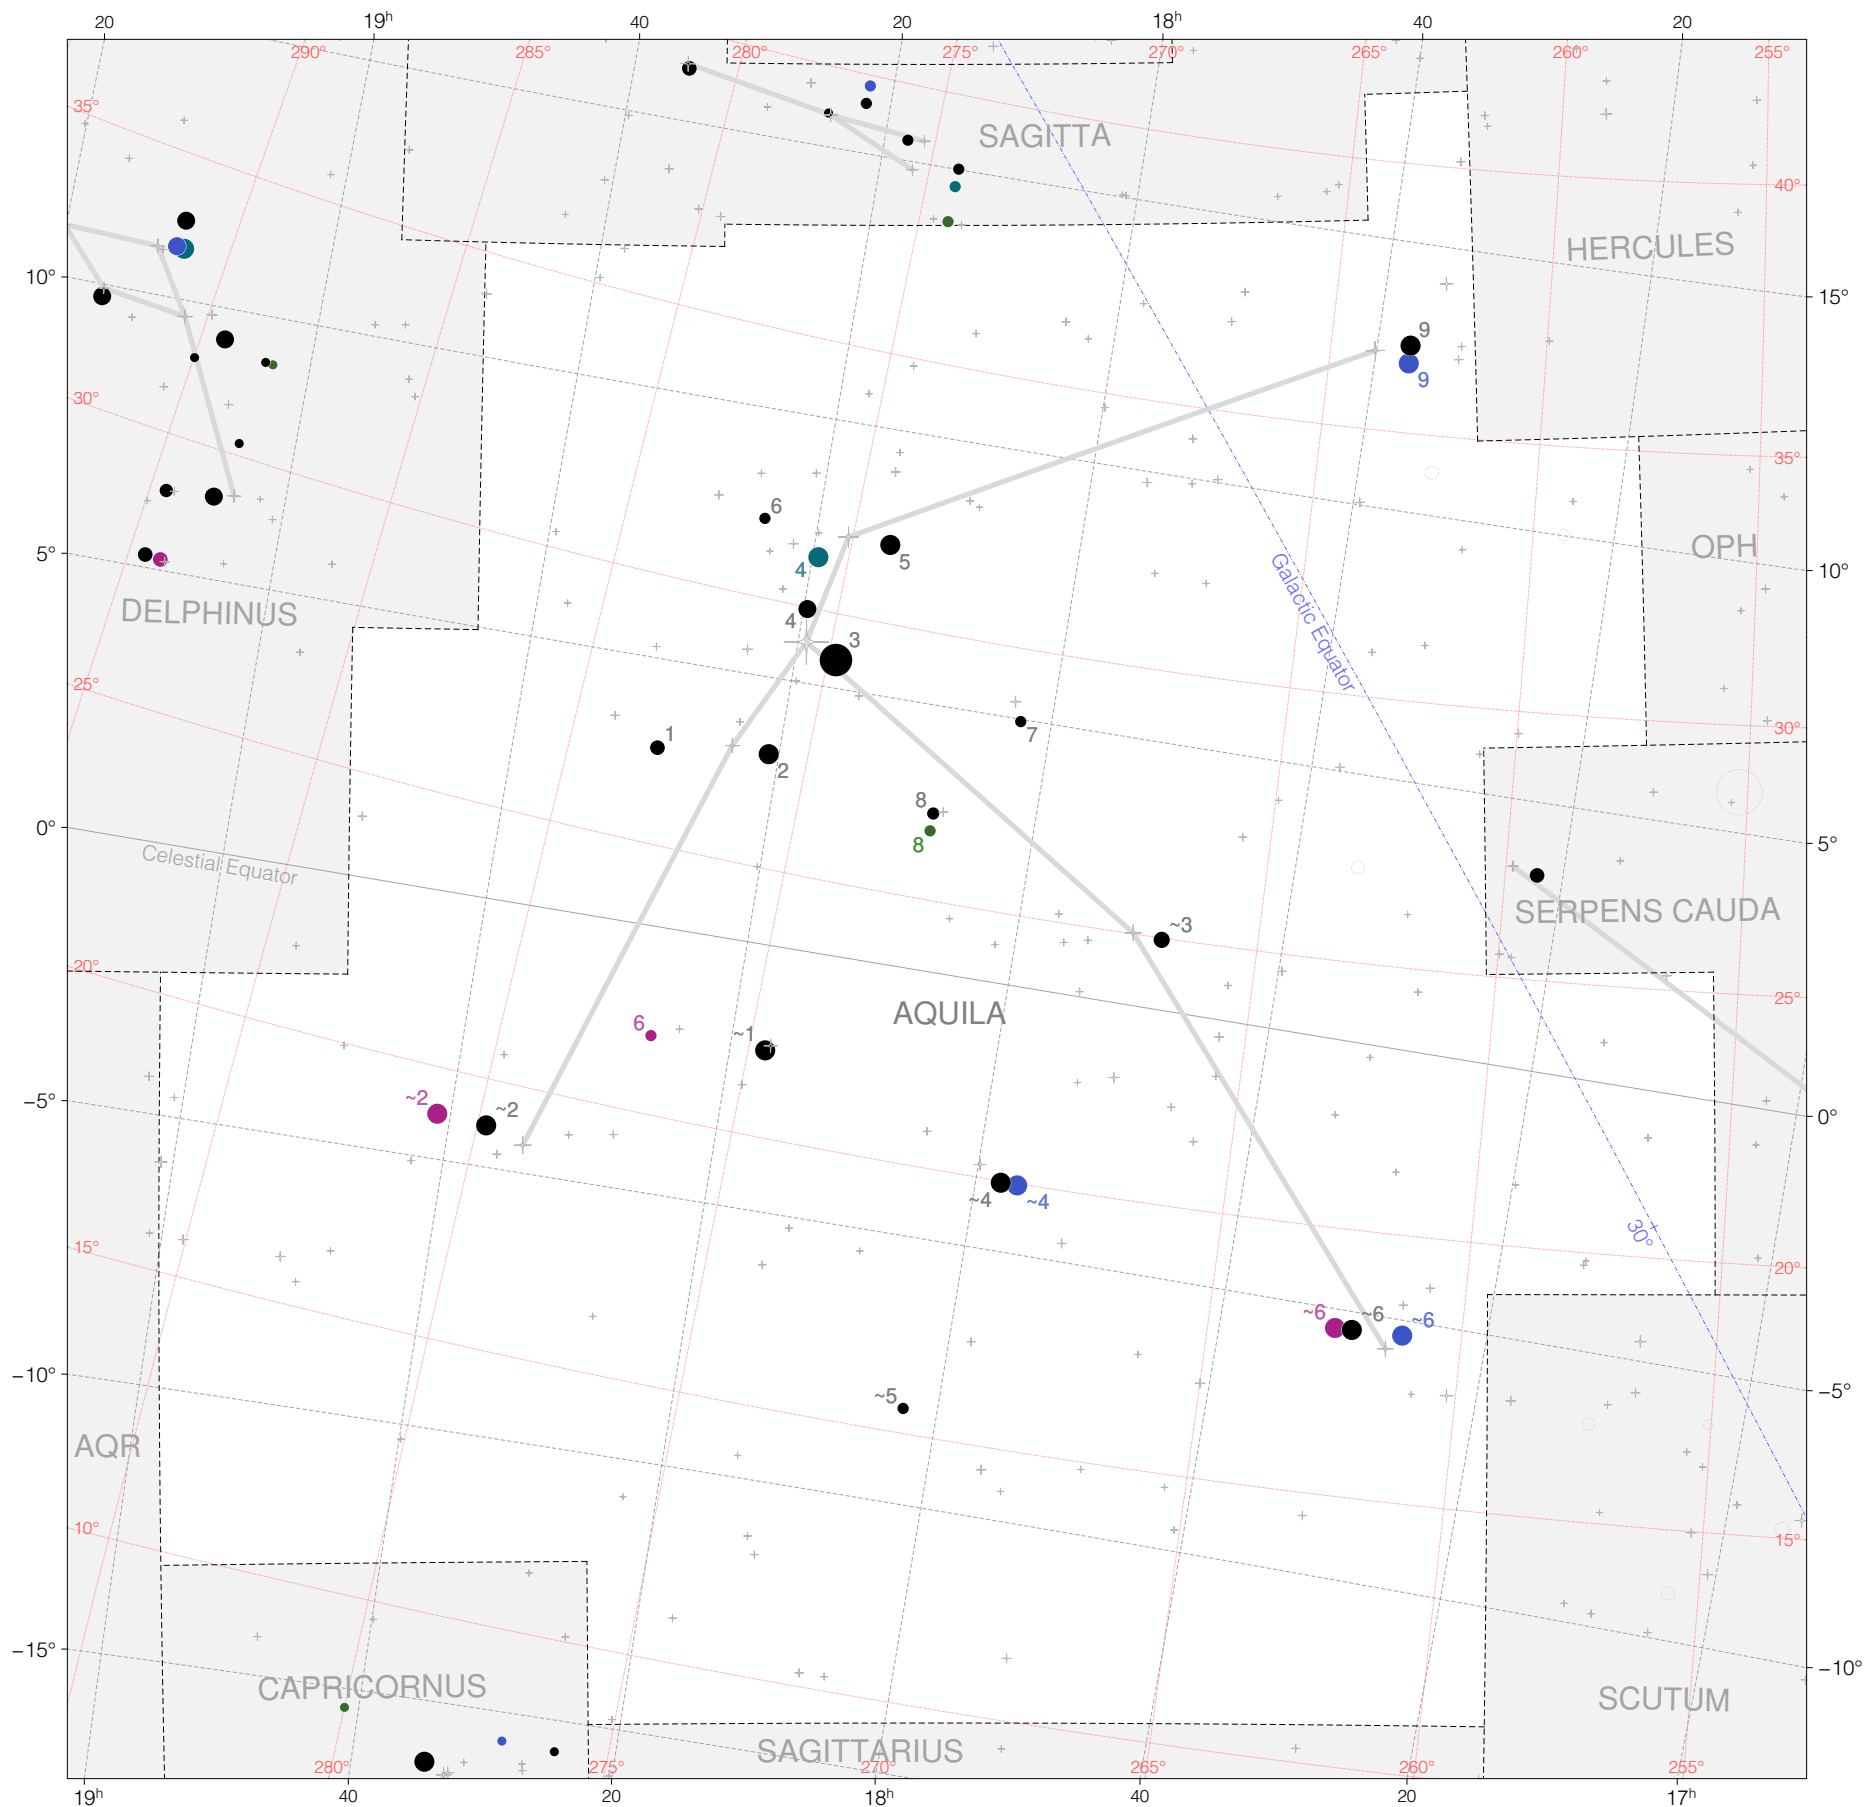

Ptolemy Stars in Aquila

Magnitudes: 1 2 3 4 5 6 7

Versions: T P M B H Z

Scale at center: 0° 2° 4°