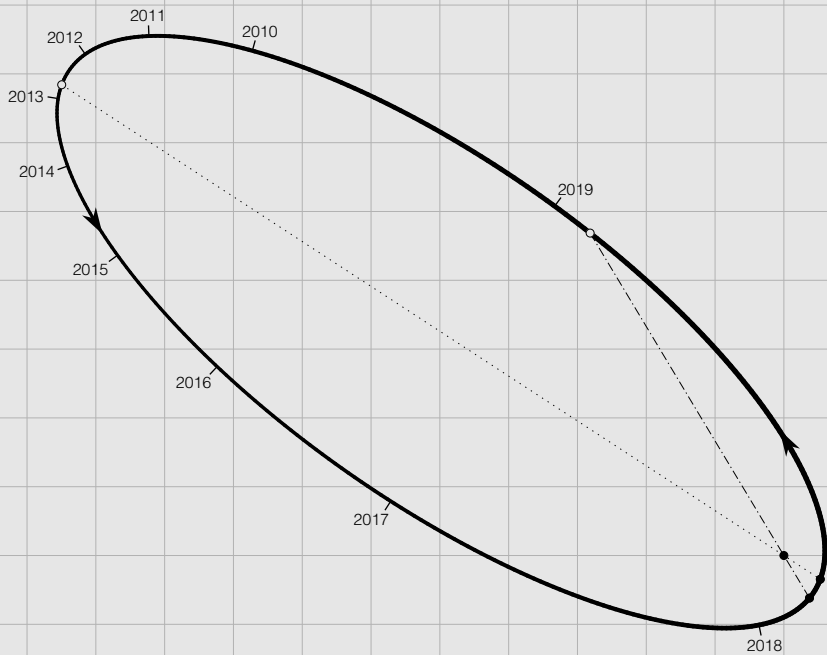

$T = 10.70$ years

WDS 05162-1121