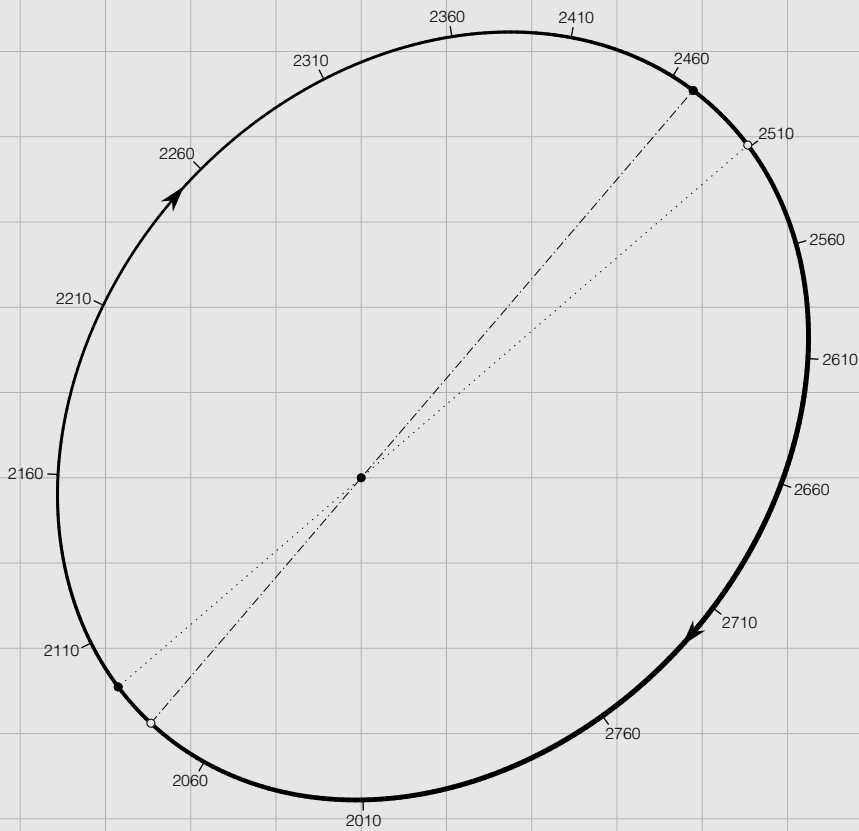

T = 828.23 years

WDS 04366+1946