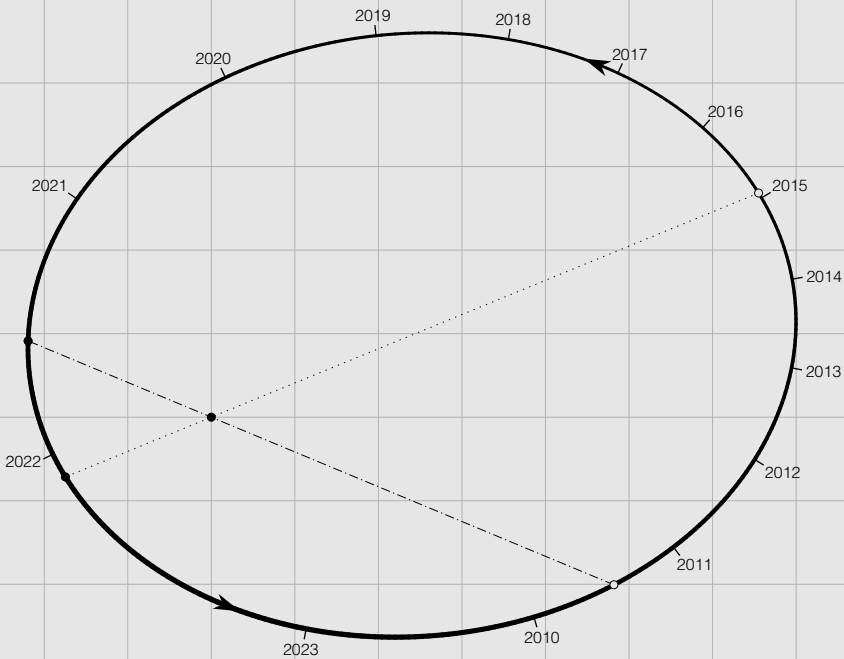

$T = 14.03$ years

WDS 03544-4021

50 mas

A horizontal scale bar with vertical end caps, labeled '50 mas'.