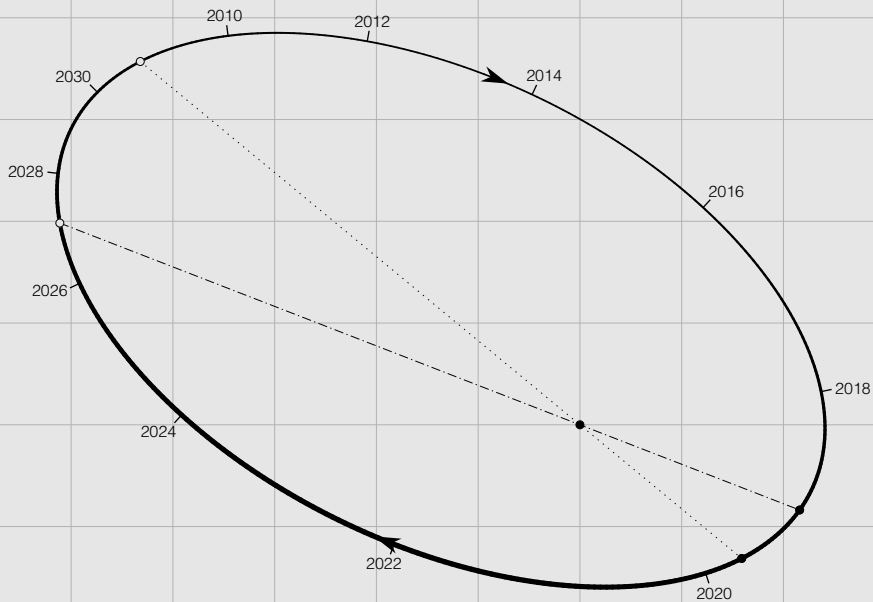

$T = 22.74$ years

WDS 01345+7804