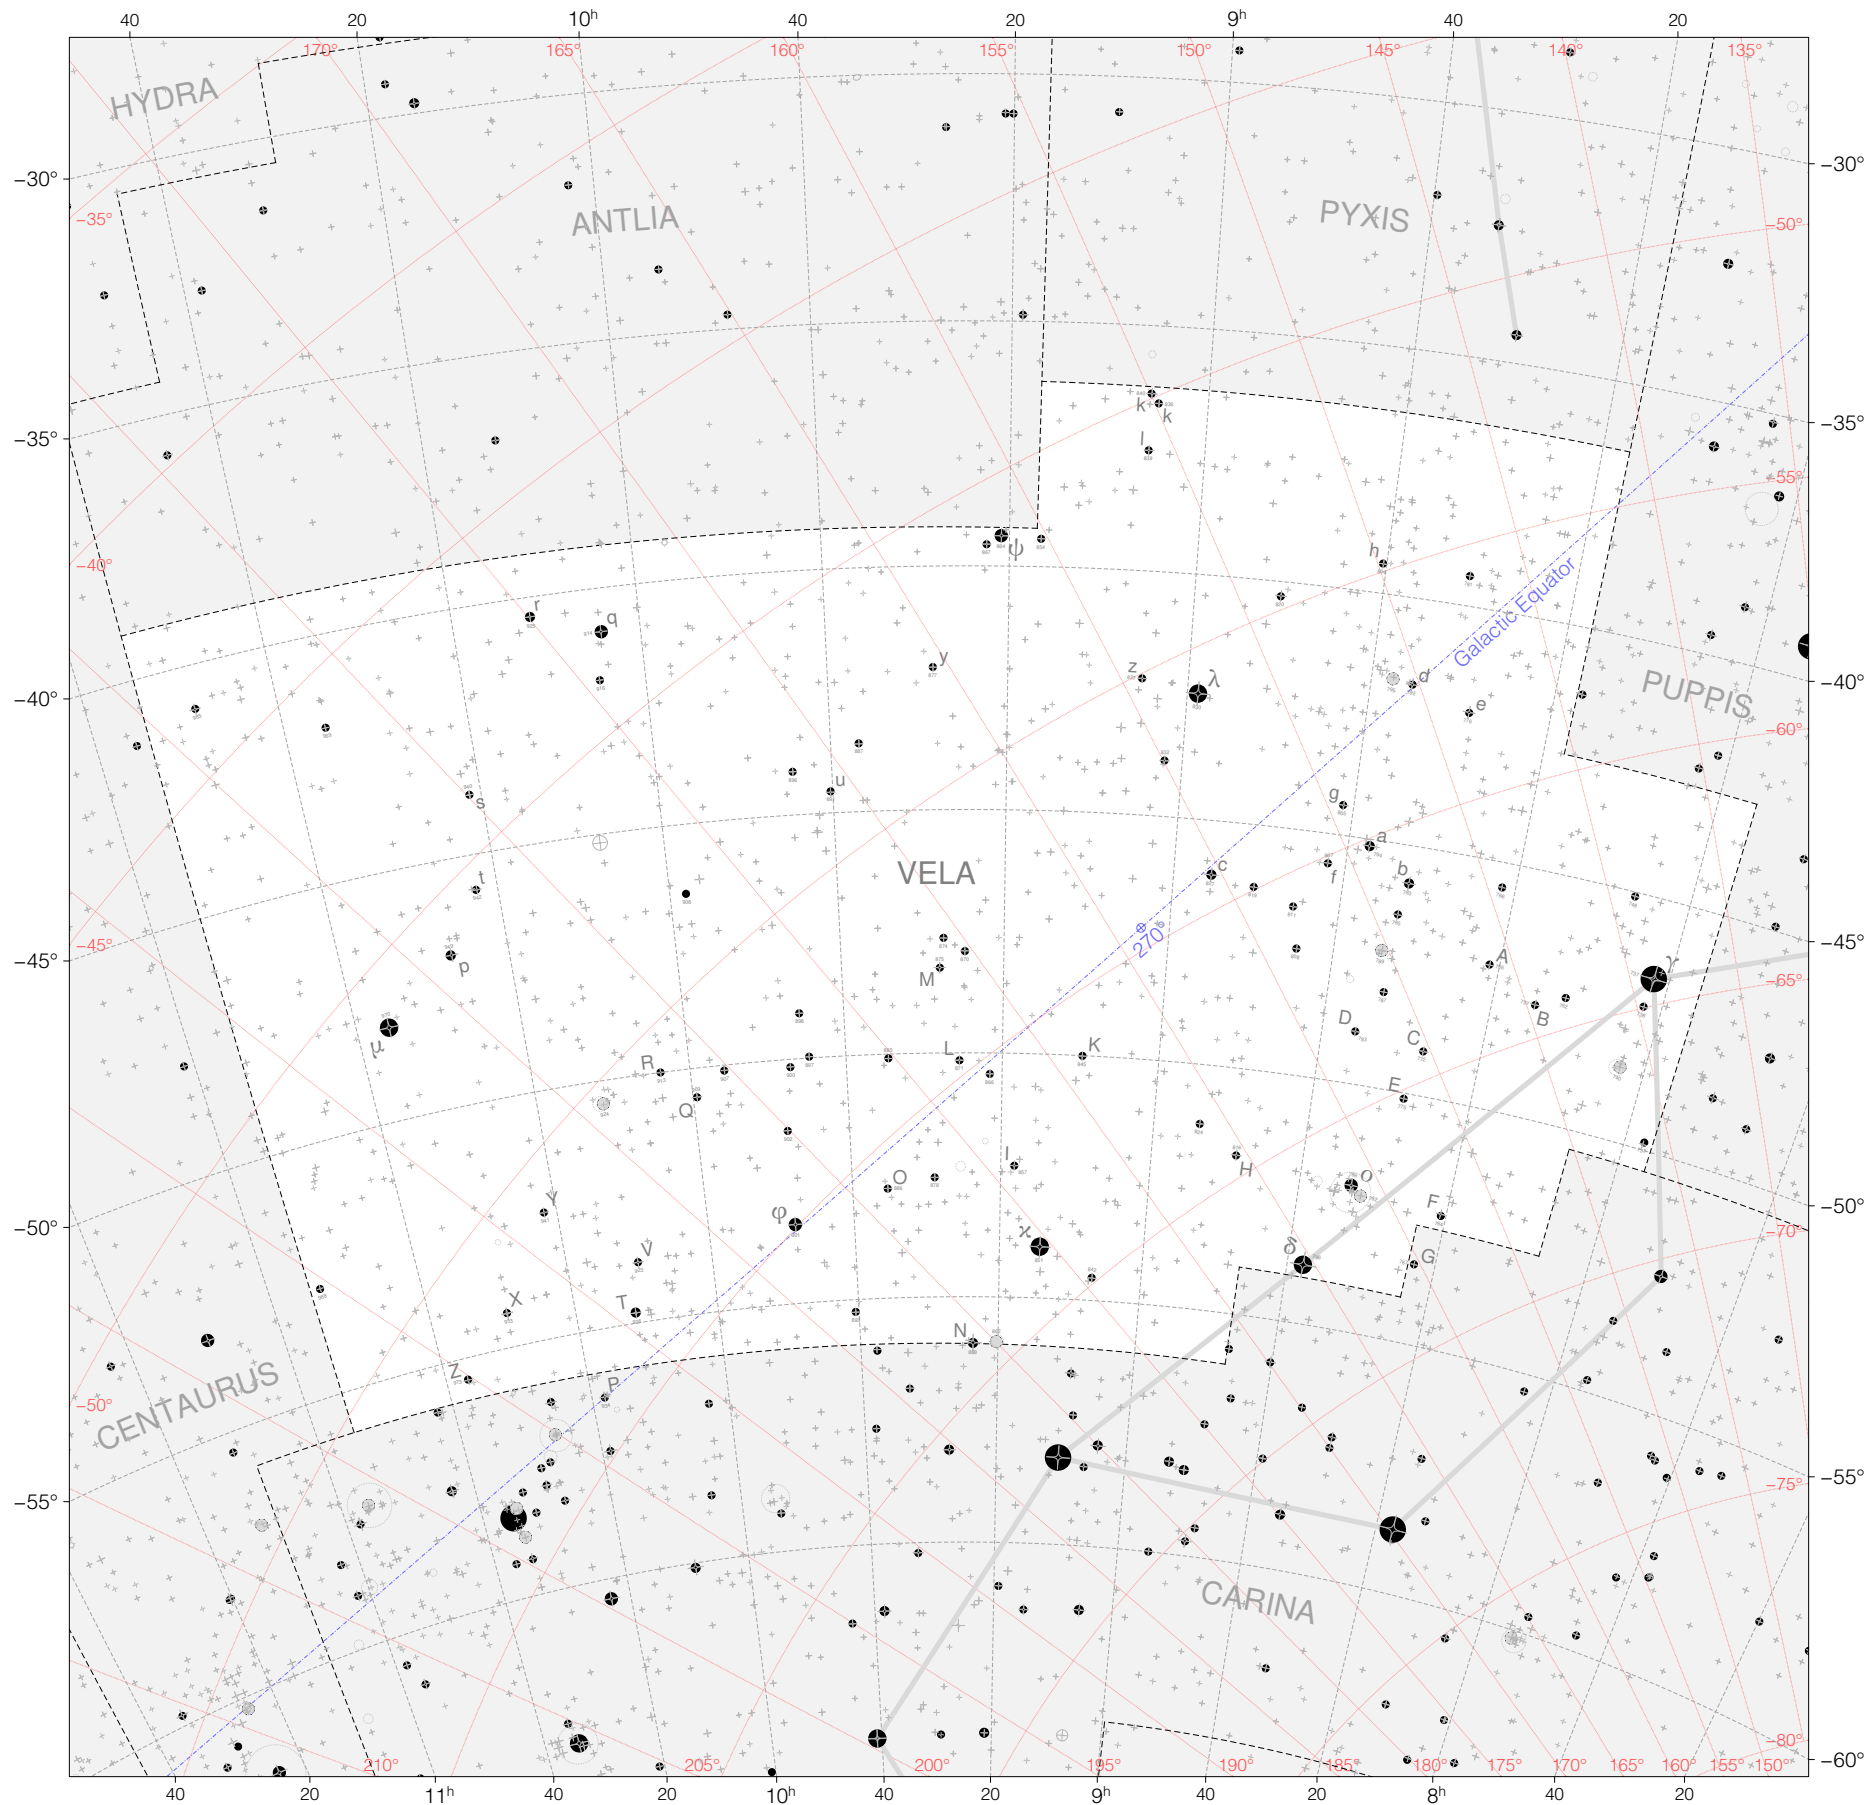

Lacaille Stars in Vela

Magnitudes:  1 2 3 4 5 6 7

Versions:   
LAC HIP SAO

Scale at center: 0° 2° 4° 