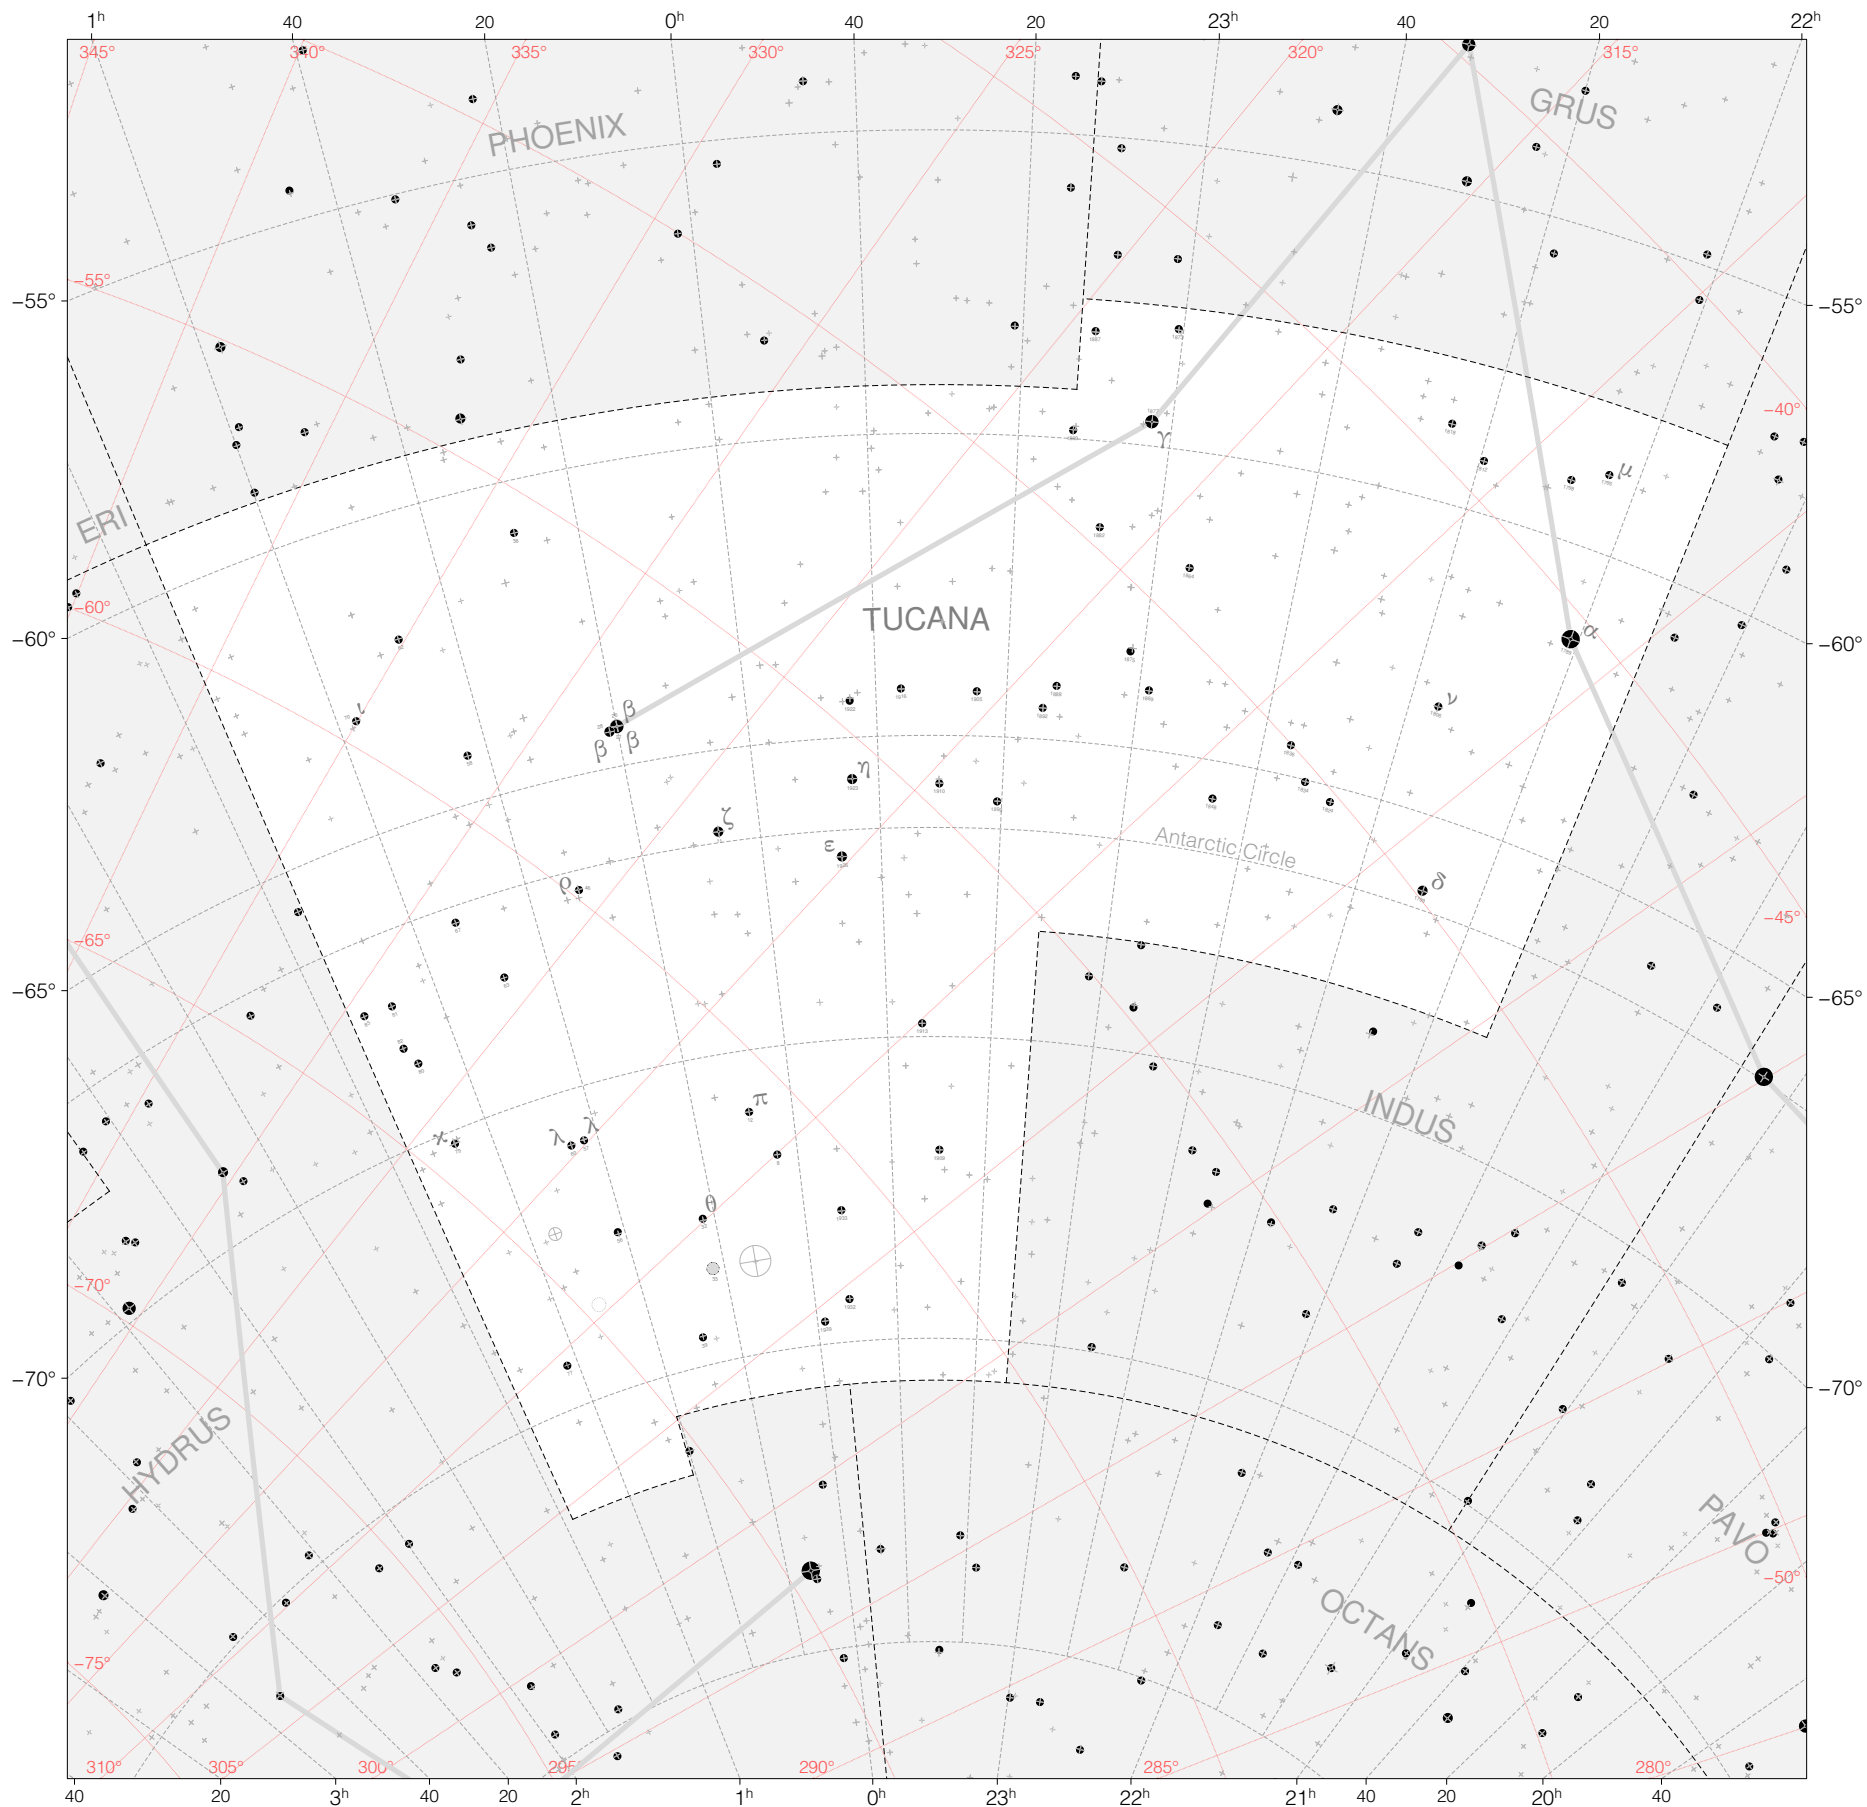

Lacaille Stars in Tucana

Magnitudes: 1 2 3 4 5 6 7

Versions: LAC HIP SAO

Scale at center: 0° 2° 4°