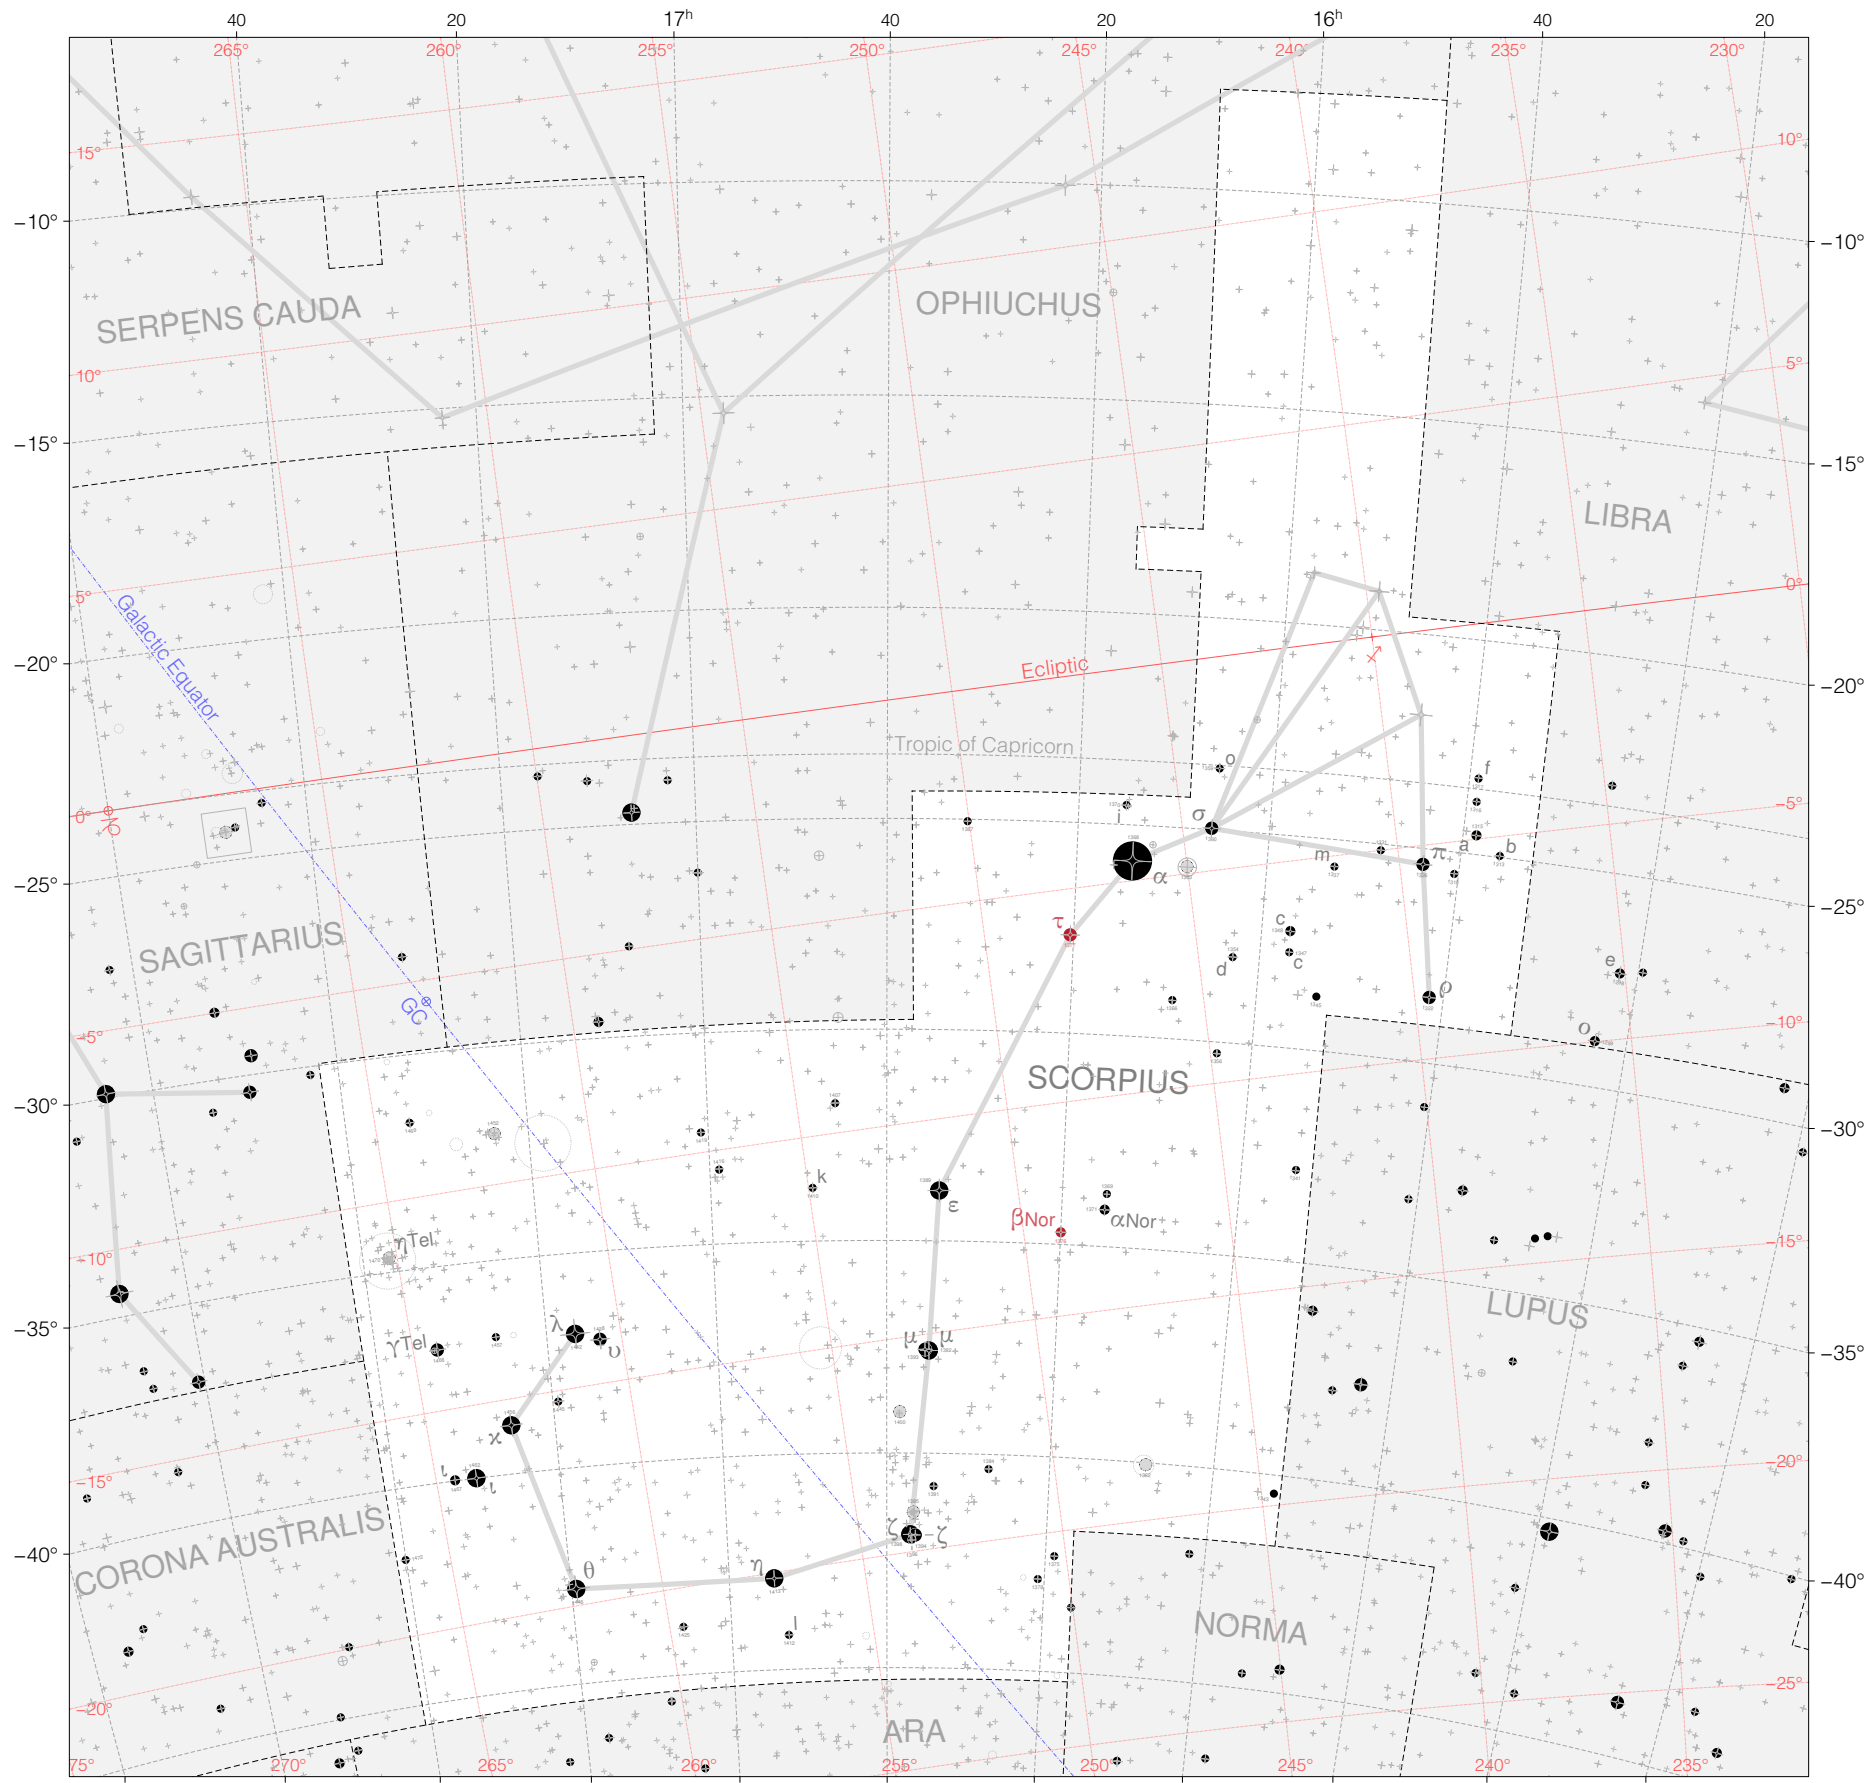

# Lacaille Stars in Scorpius

Magnitudes: 1 2 3 4 5 6 7

Versions: LAC HIP SAO

Scale at center: 0° 2° 4°