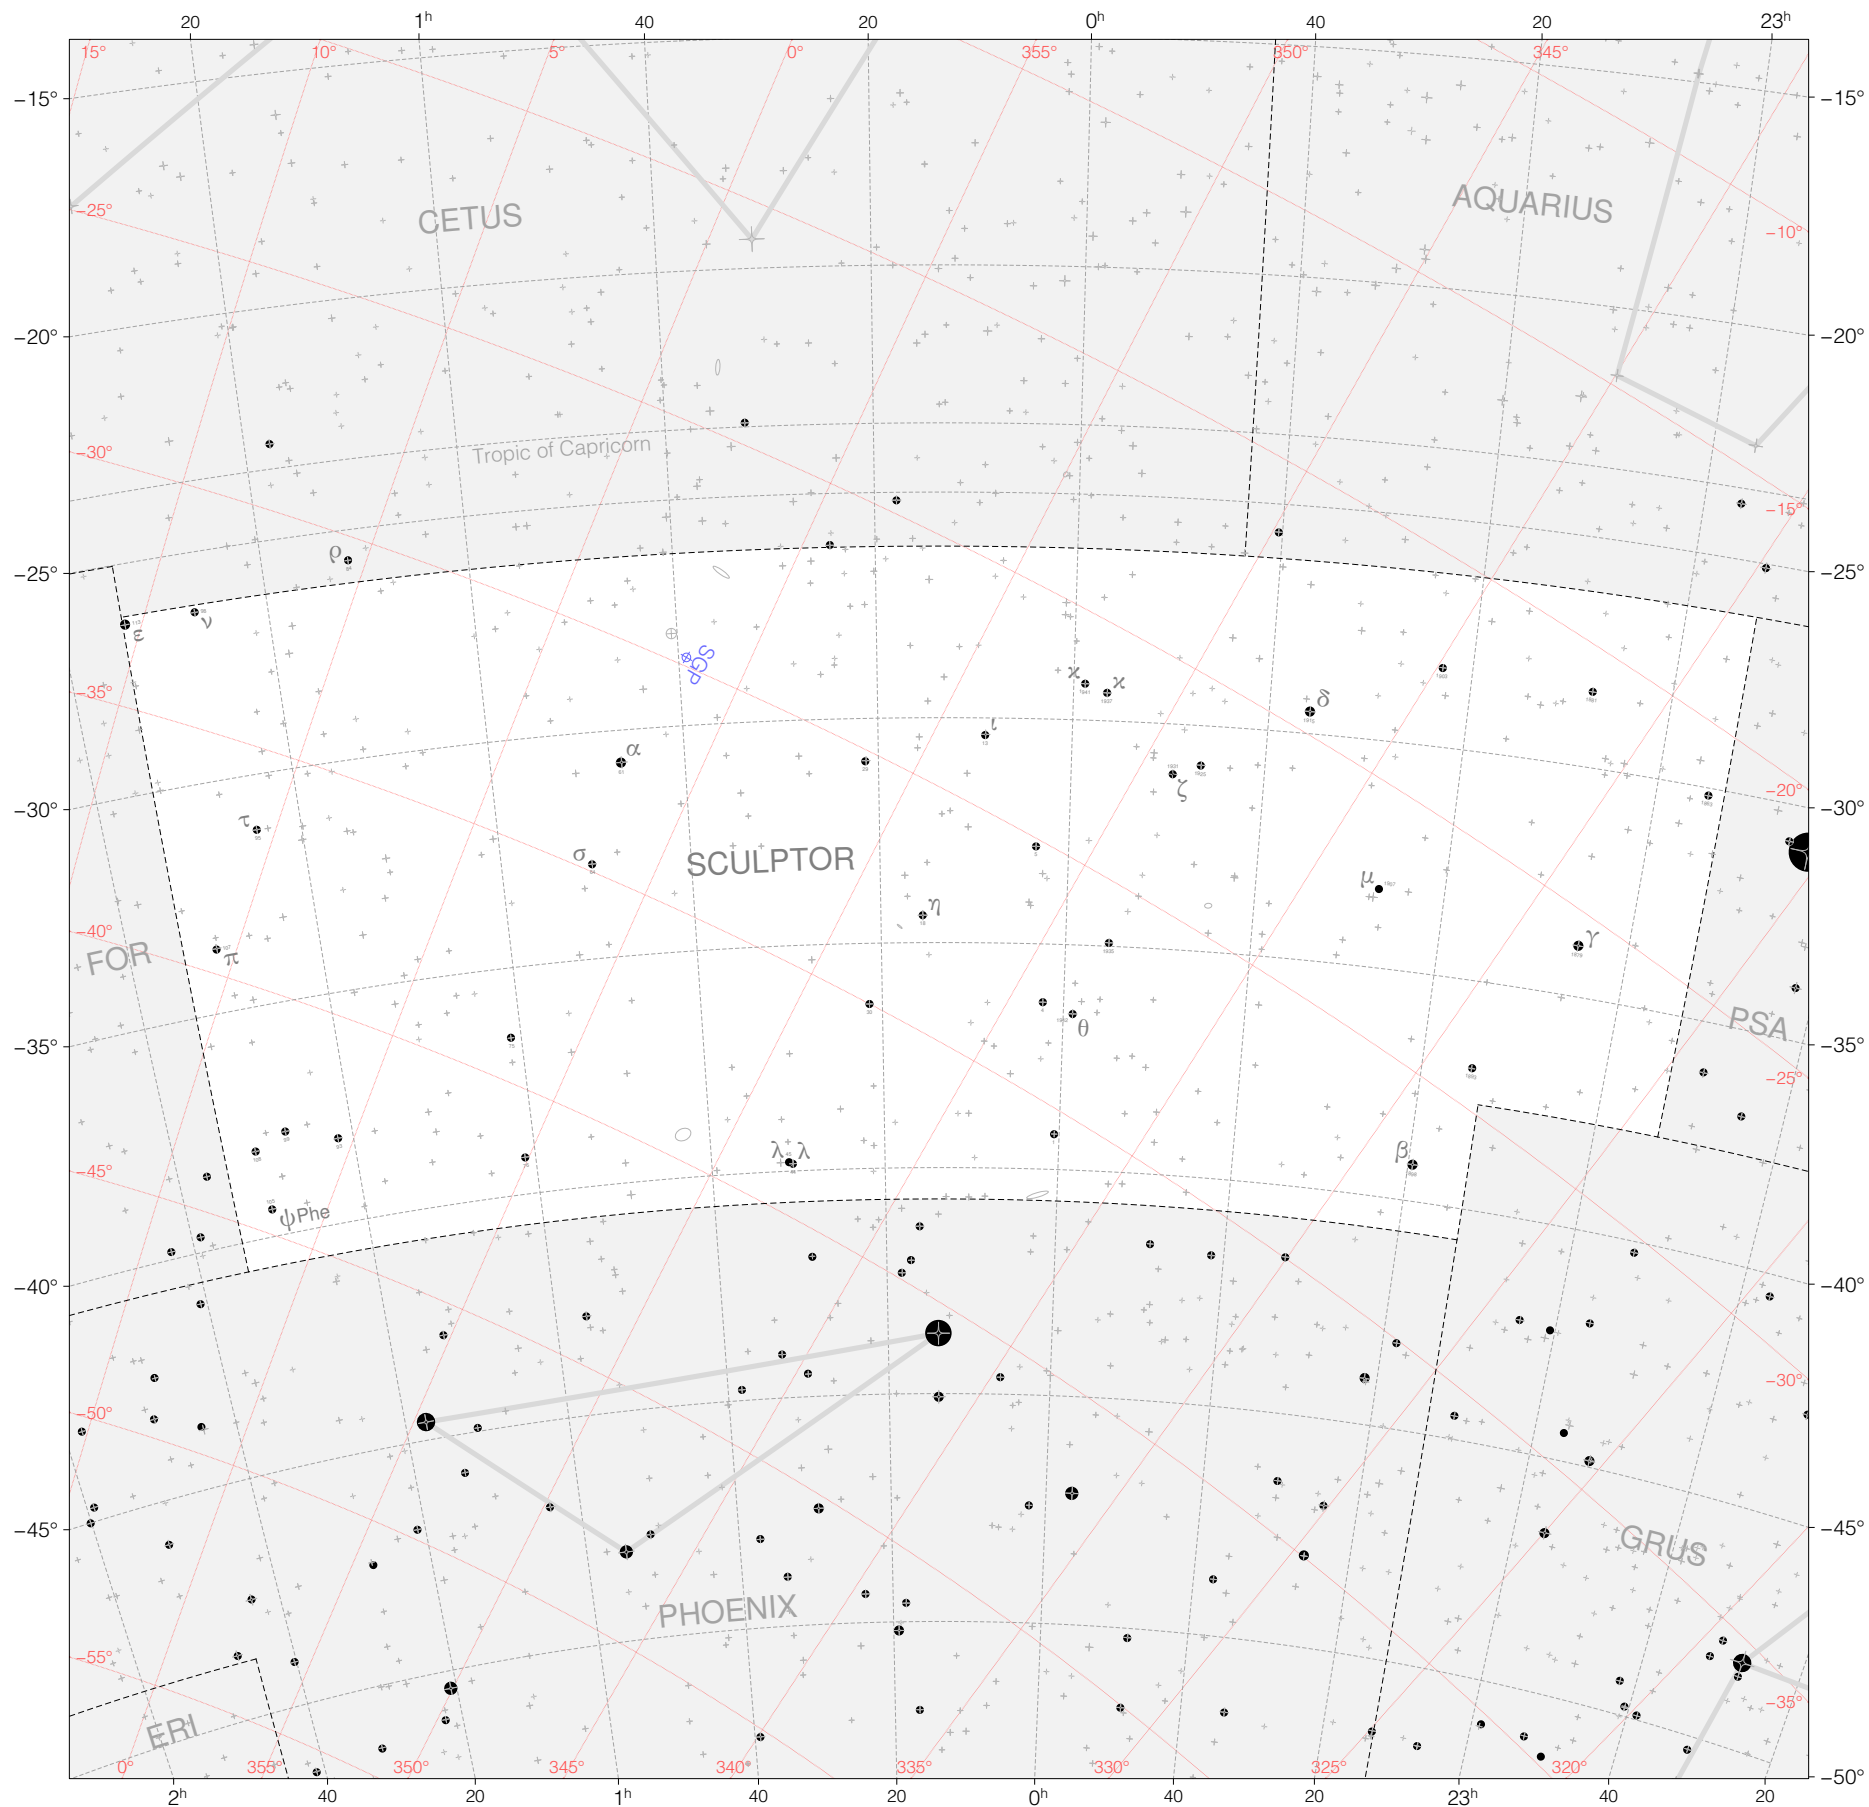

# Lacaille Stars in Sculptor

Magnitudes: 1 2 3 4 5 6 7

Versions: LAC HIP SAO

Scale at center: 0° 2° 4°