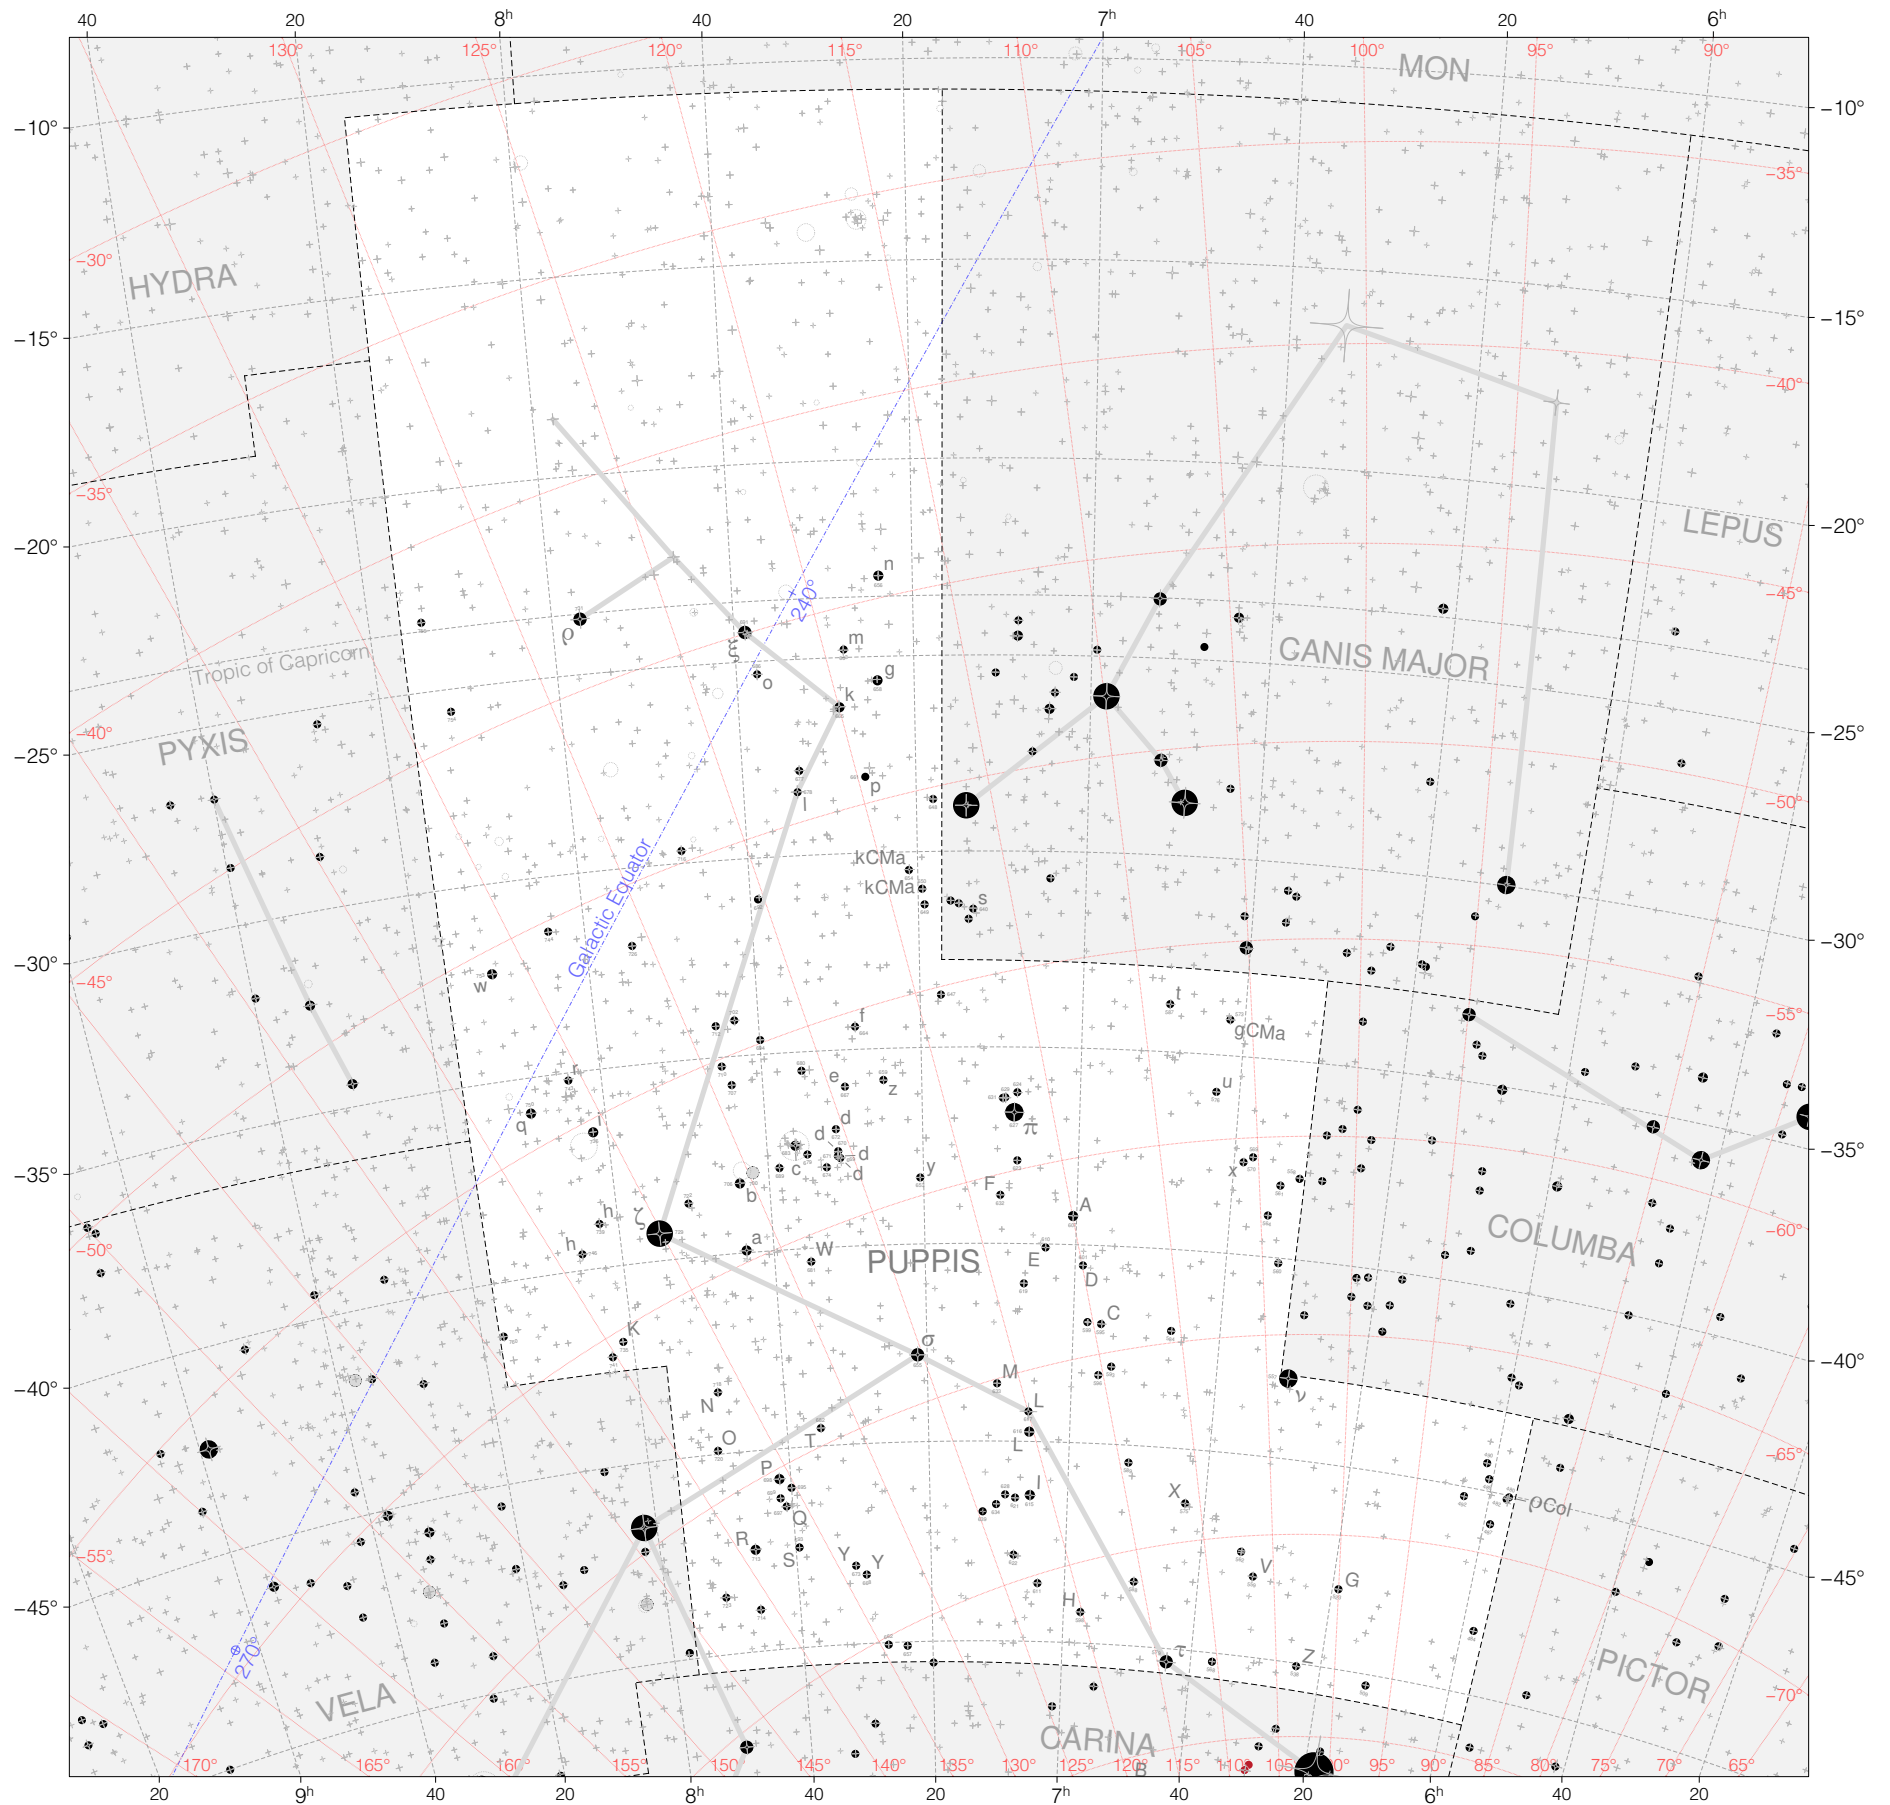

# Lacaille Stars in Puppis

Magnitudes: 1 2 3 4 5 6 7

Versions: LAC HIP SAO

Scale at center: 0° 2° 4°