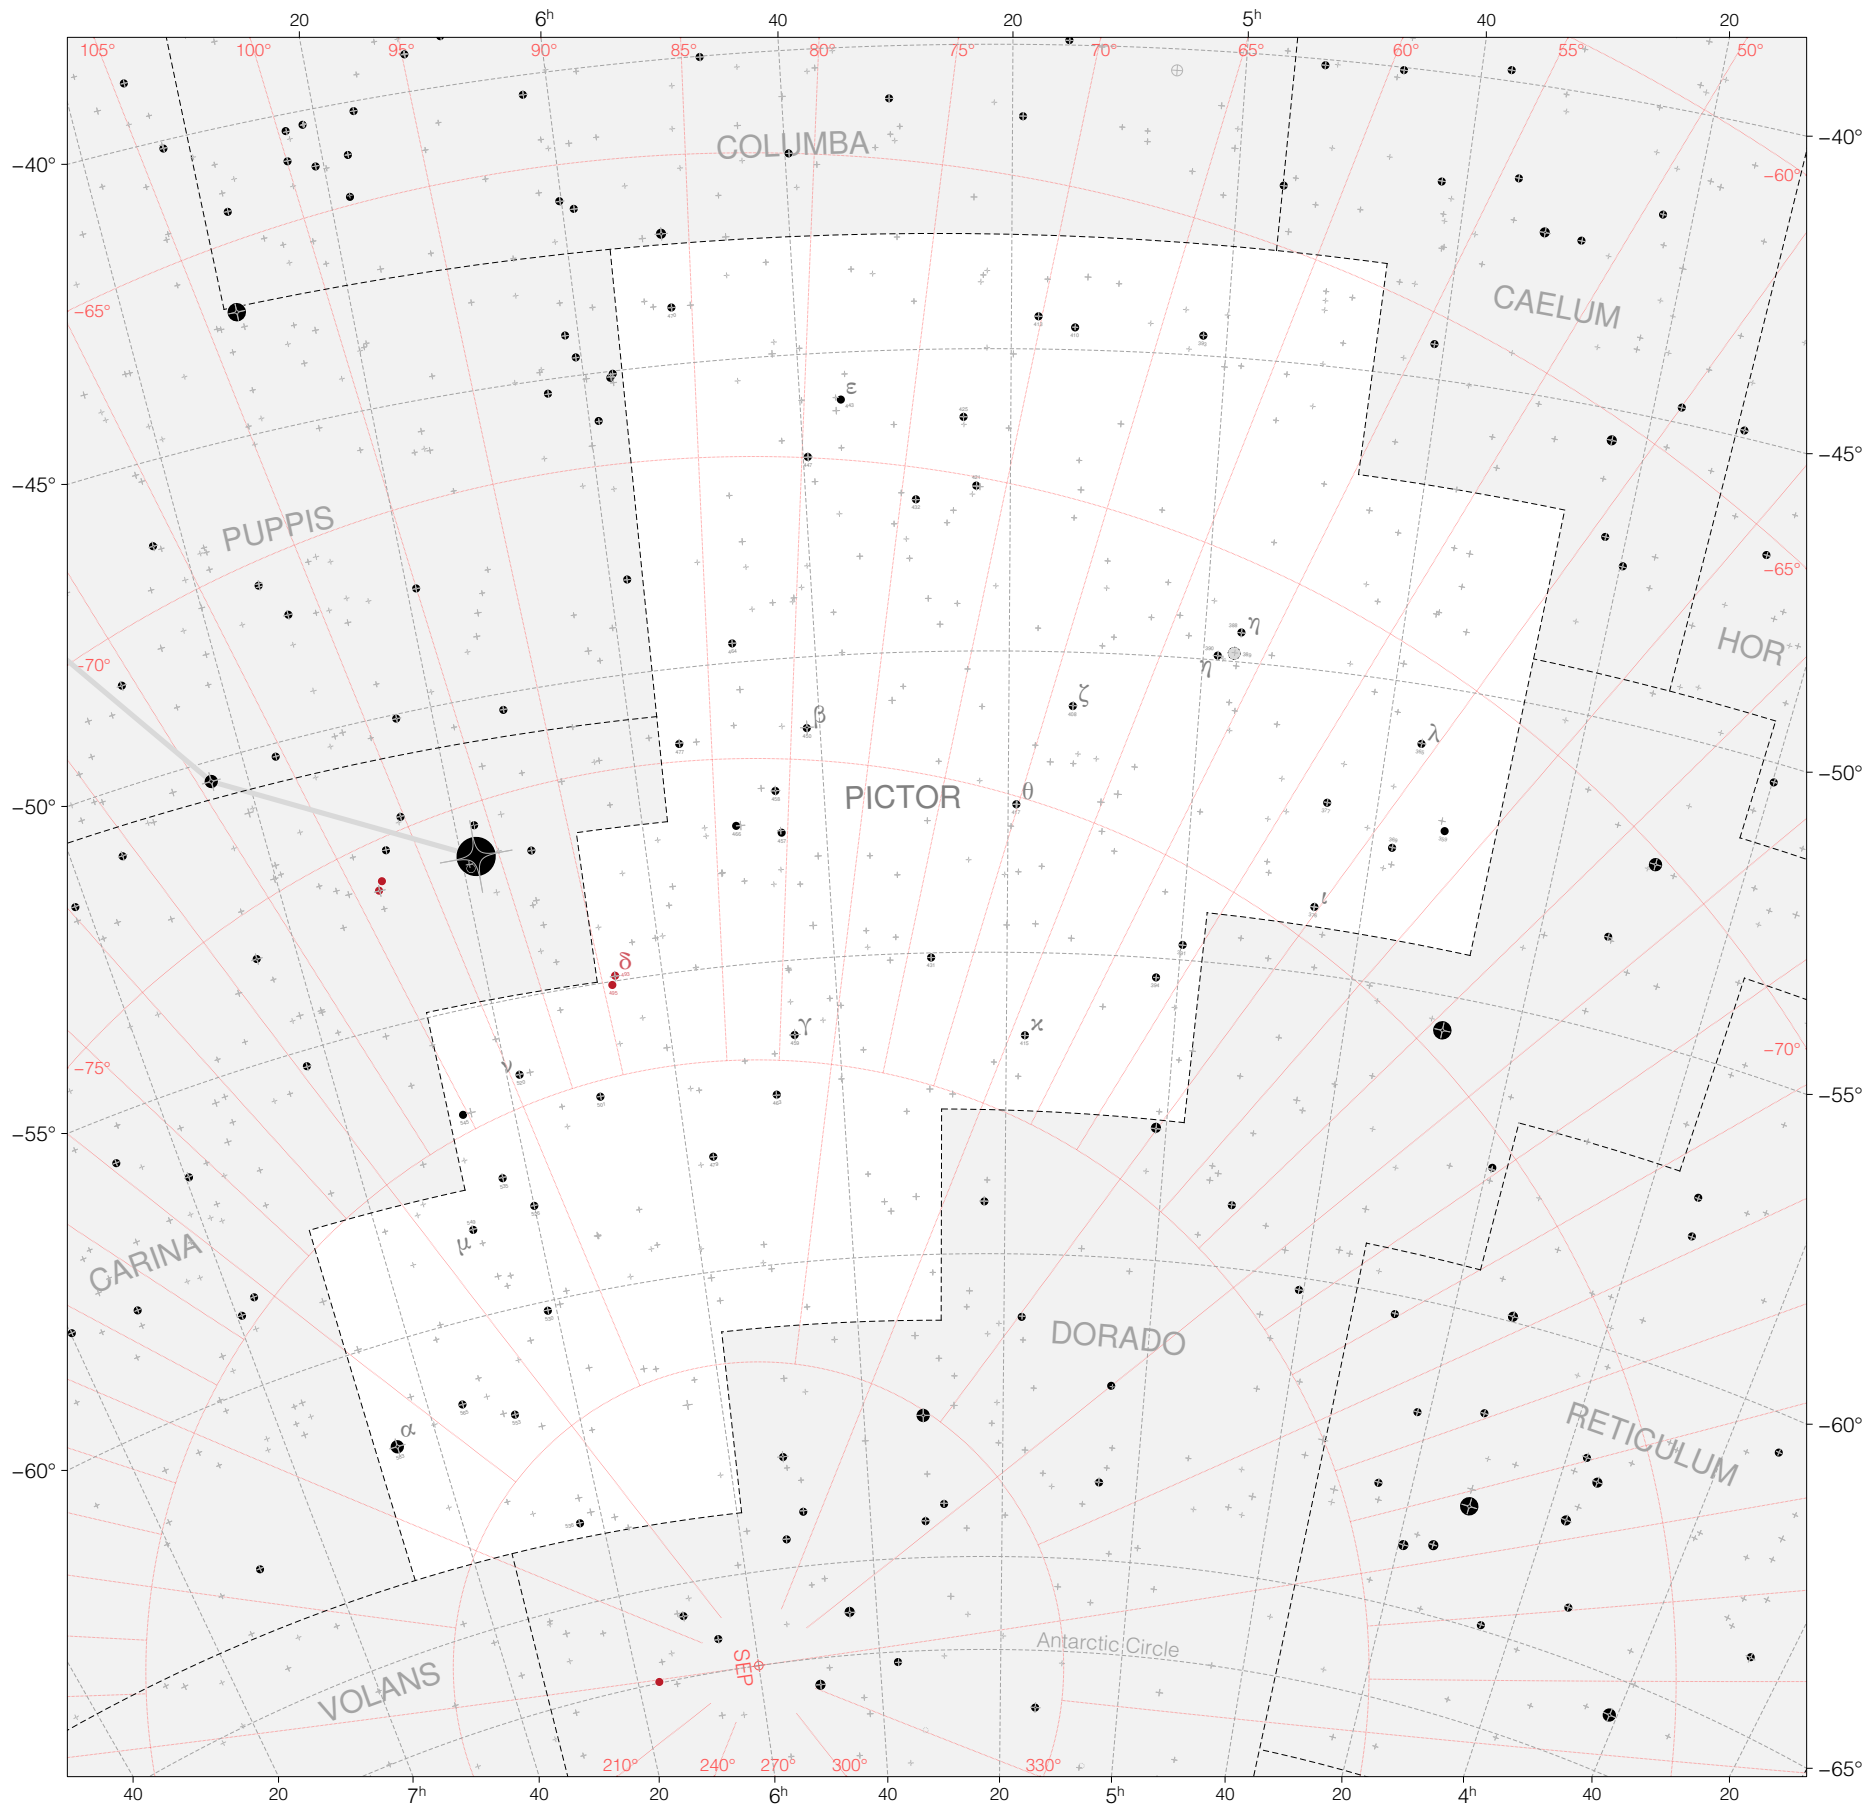

Lacaille Stars in Pictor

Magnitudes:  1 2 3 4 5 6 7

Versions:   
LAC HIP SAO

Scale at center:  0° 2° 4°