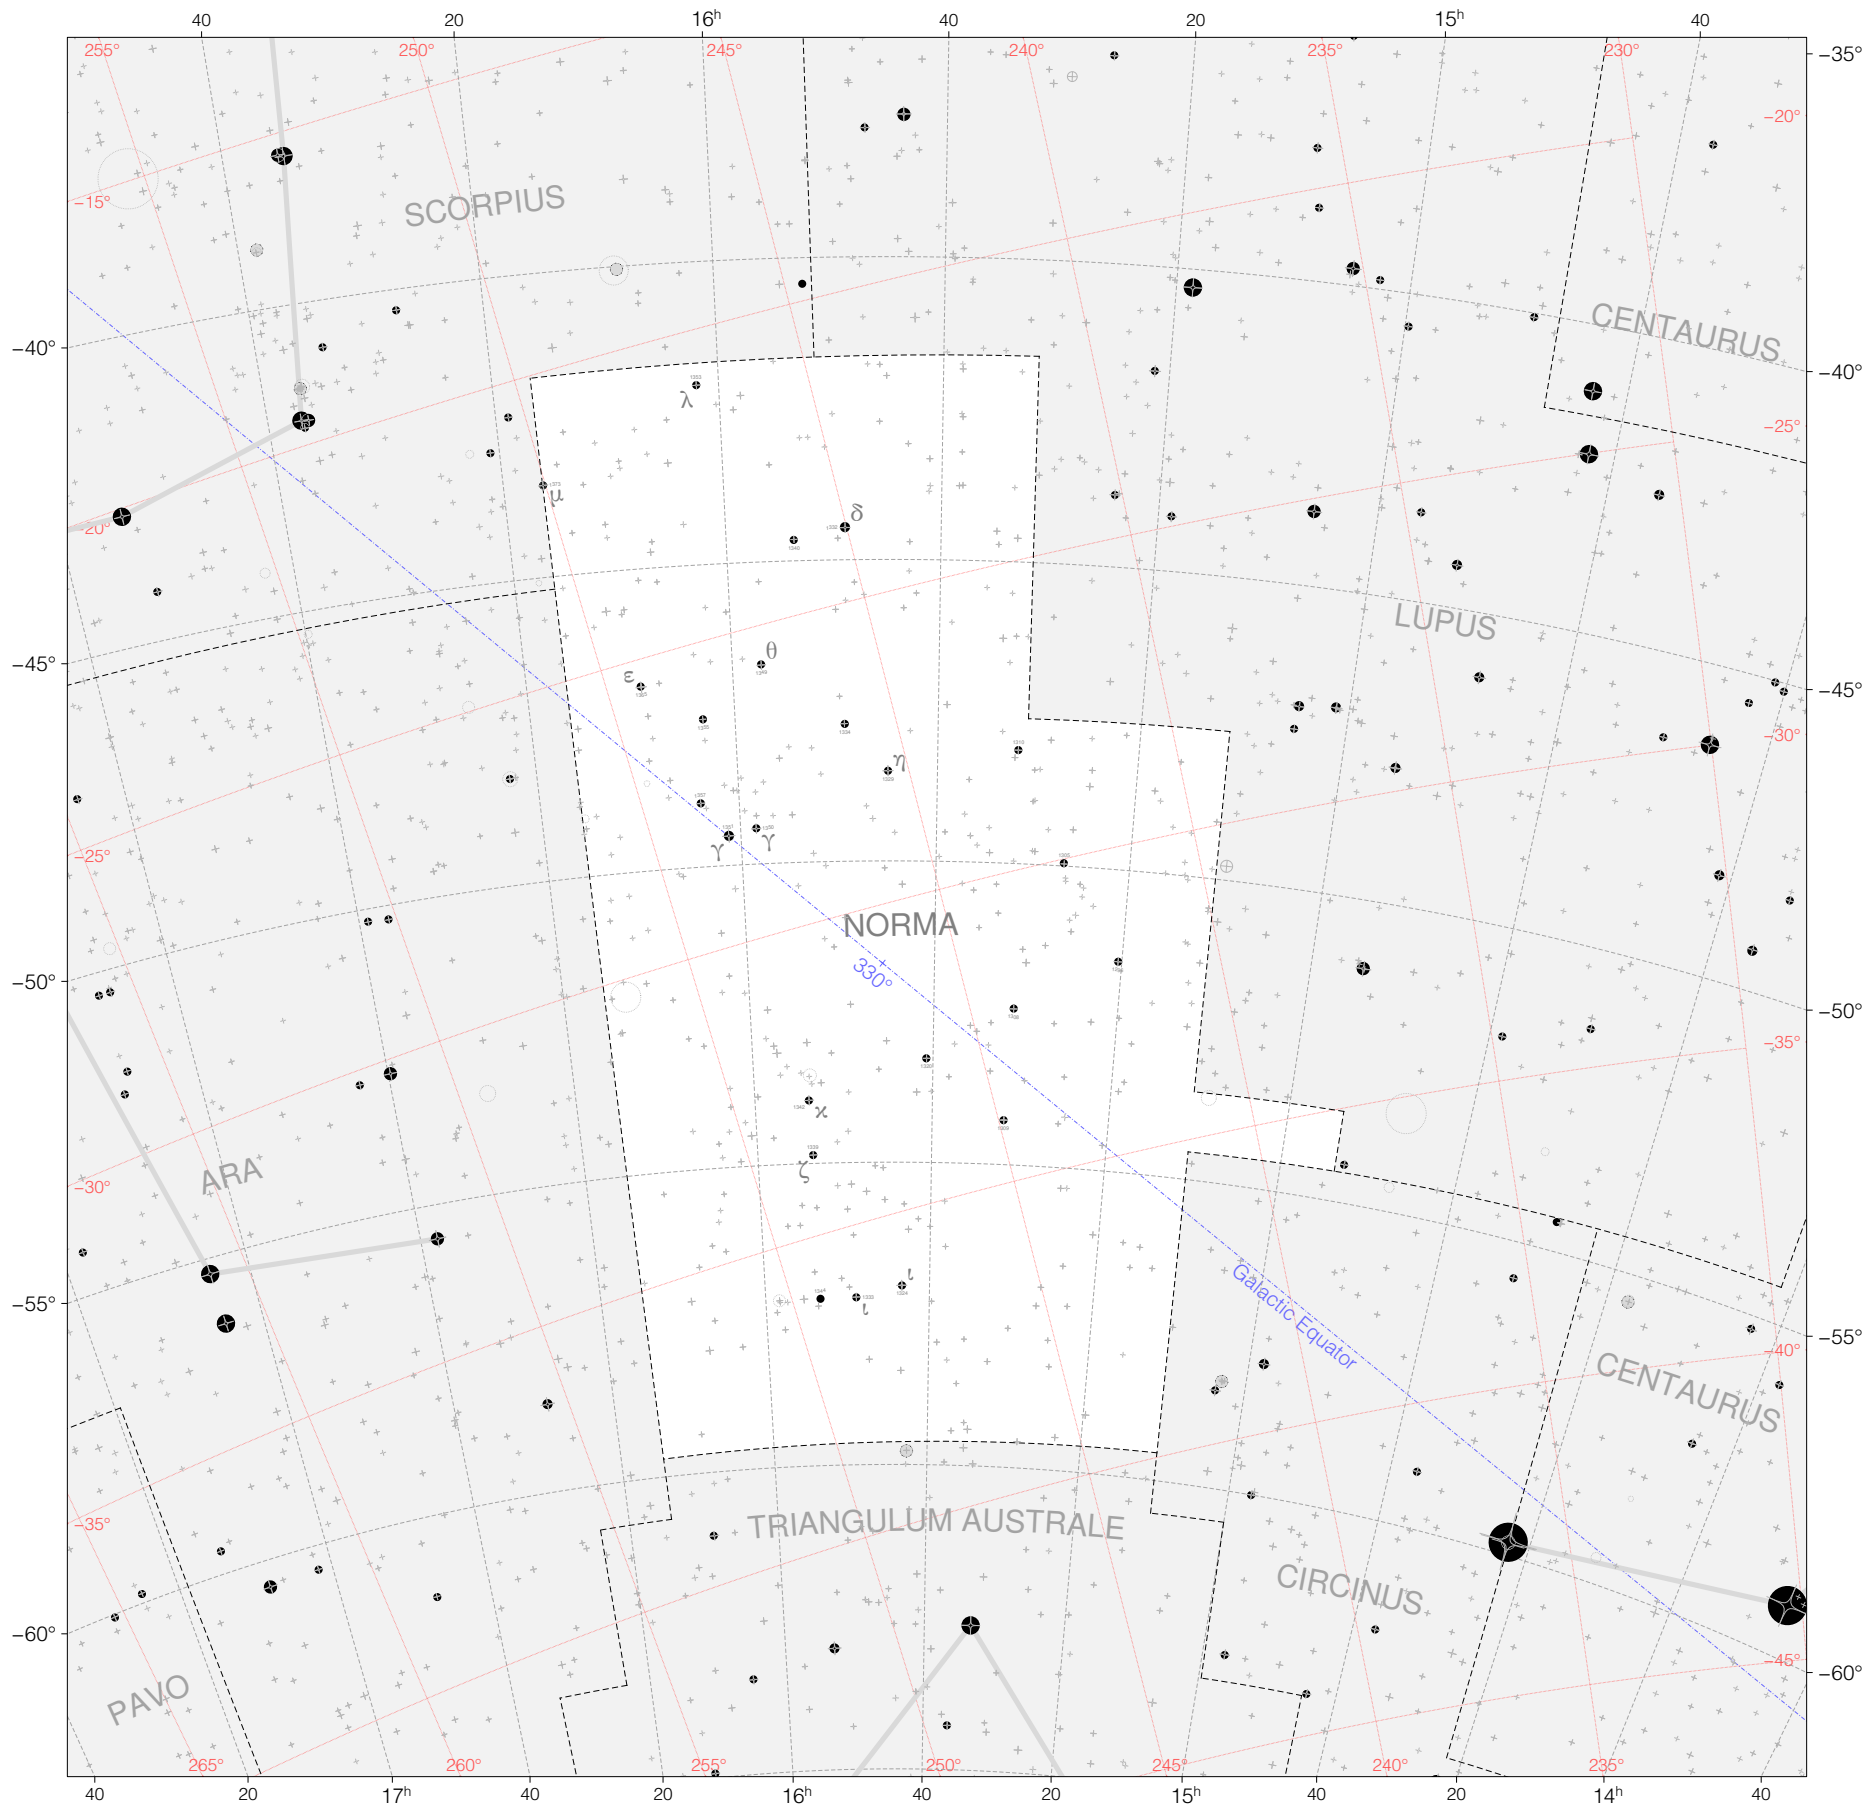

Lacaille Stars in Norma

Magnitudes: 1 2 3 4 5 6 7

Versions: LAC HIP SAO

Scale at center: 0° 2° 4°