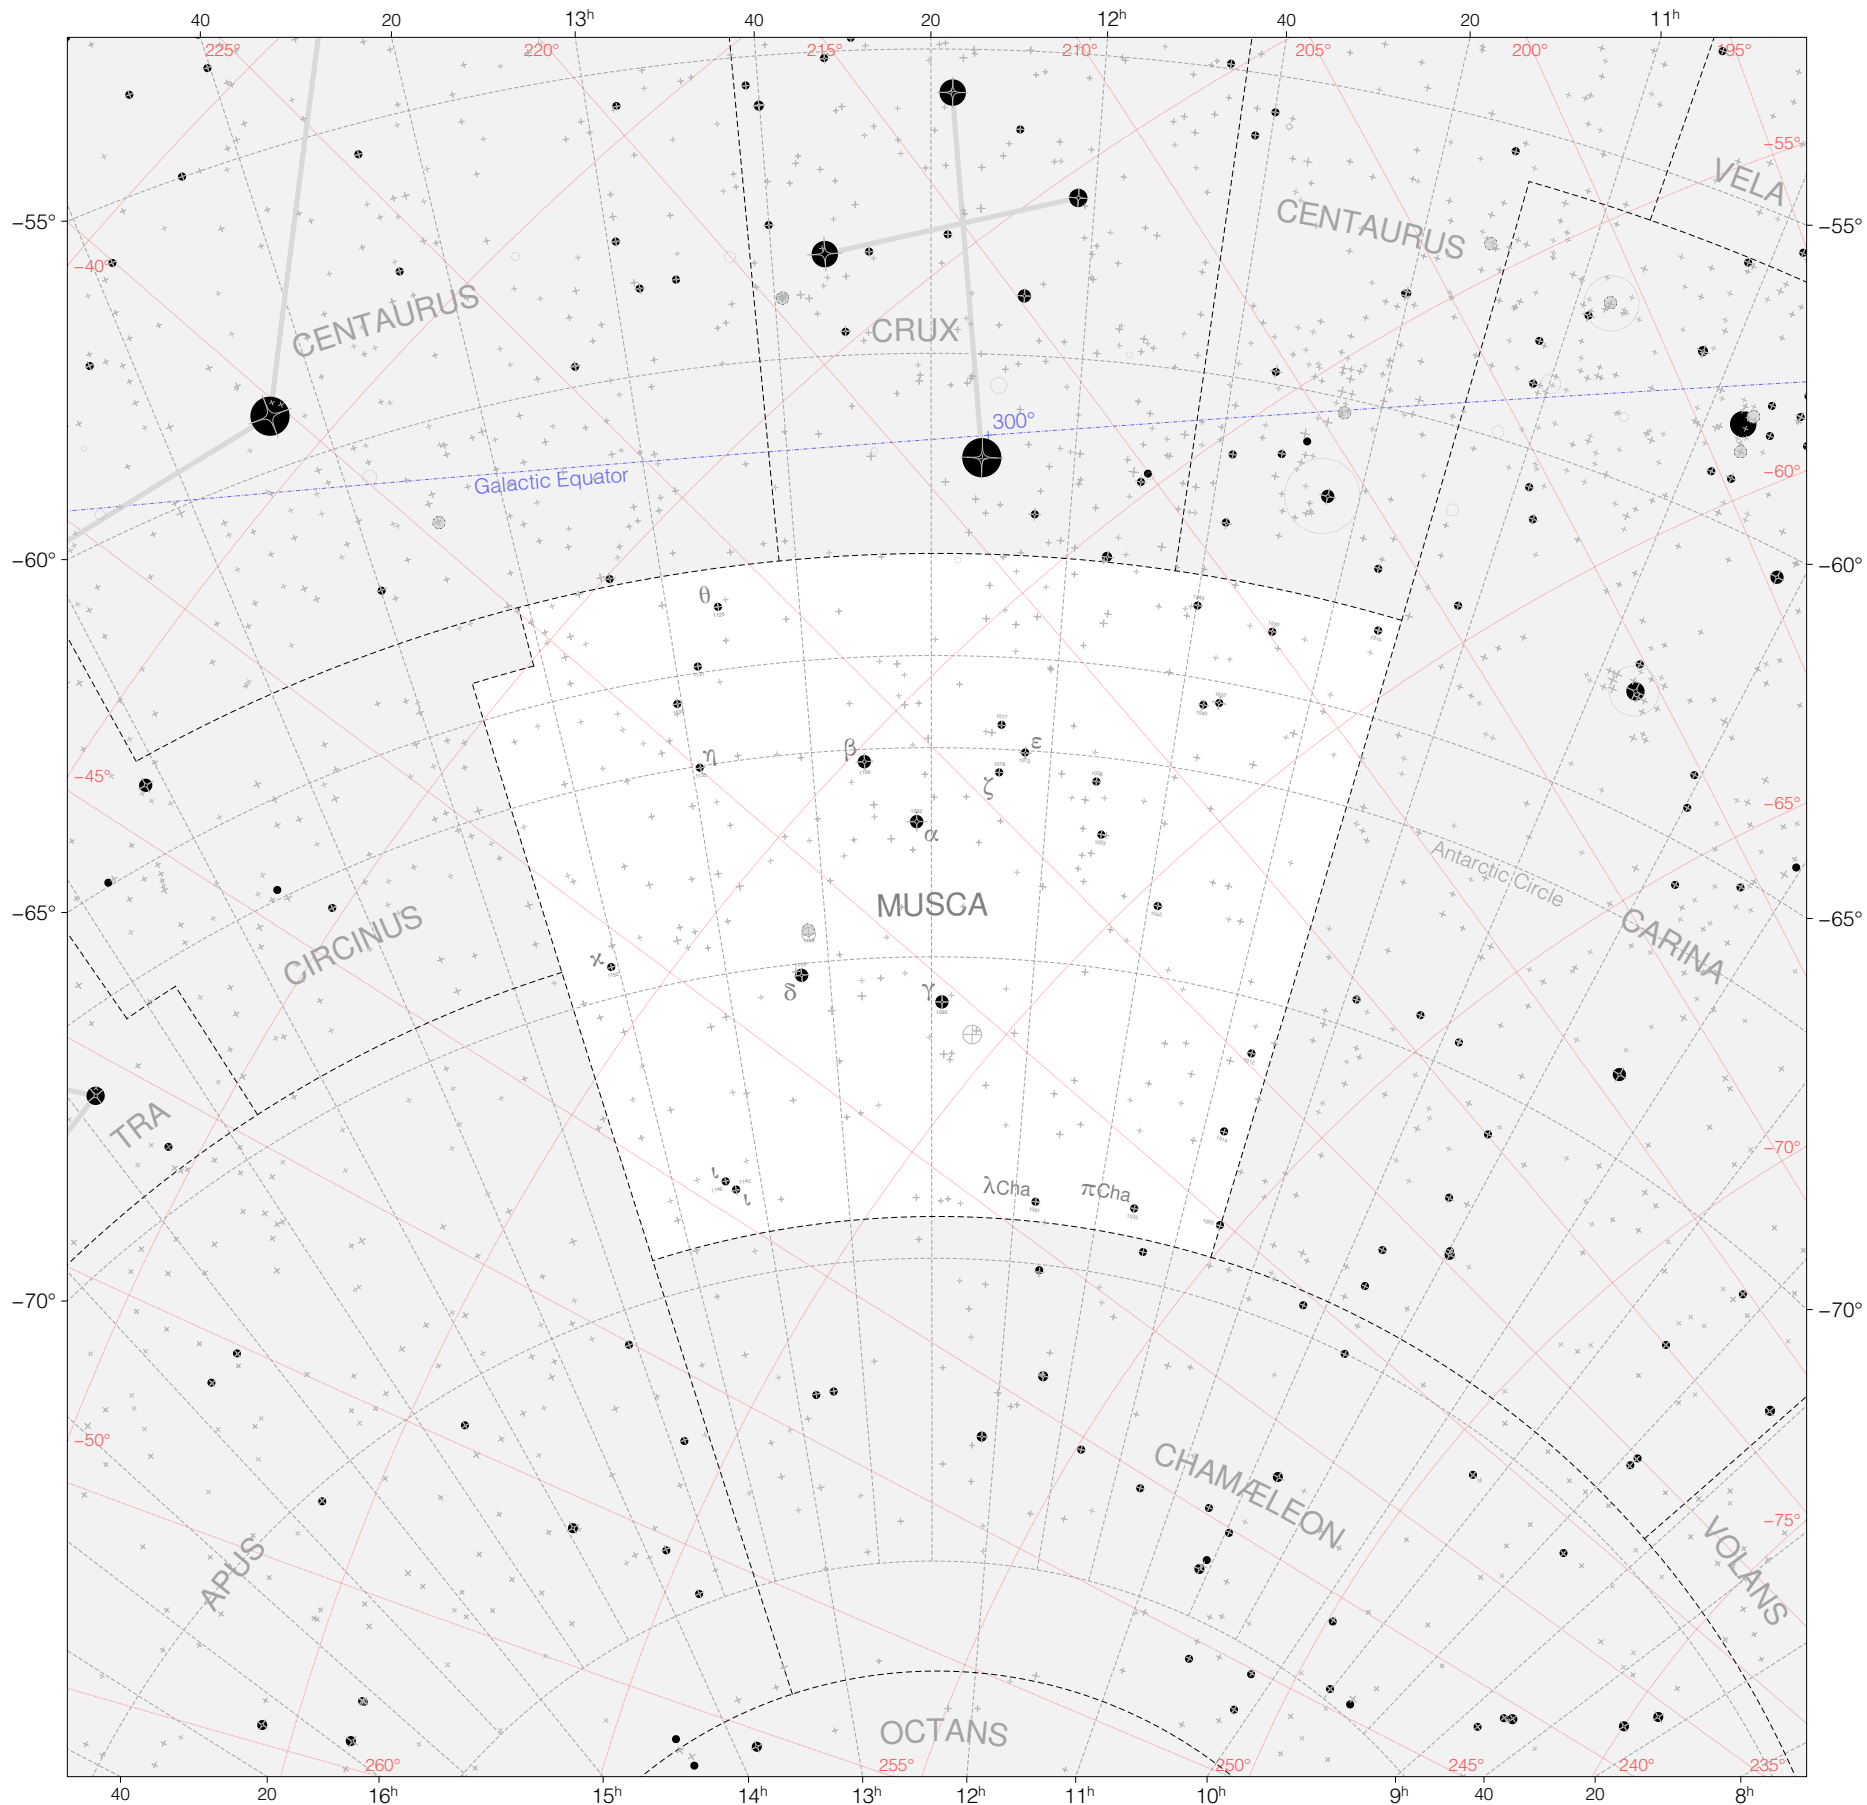

Lacaille Stars in Musca

Magnitudes: 1 2 3 4 5 6 7

Versions:
LAC HIP SAO

Scale at center: 0° 2° 4°