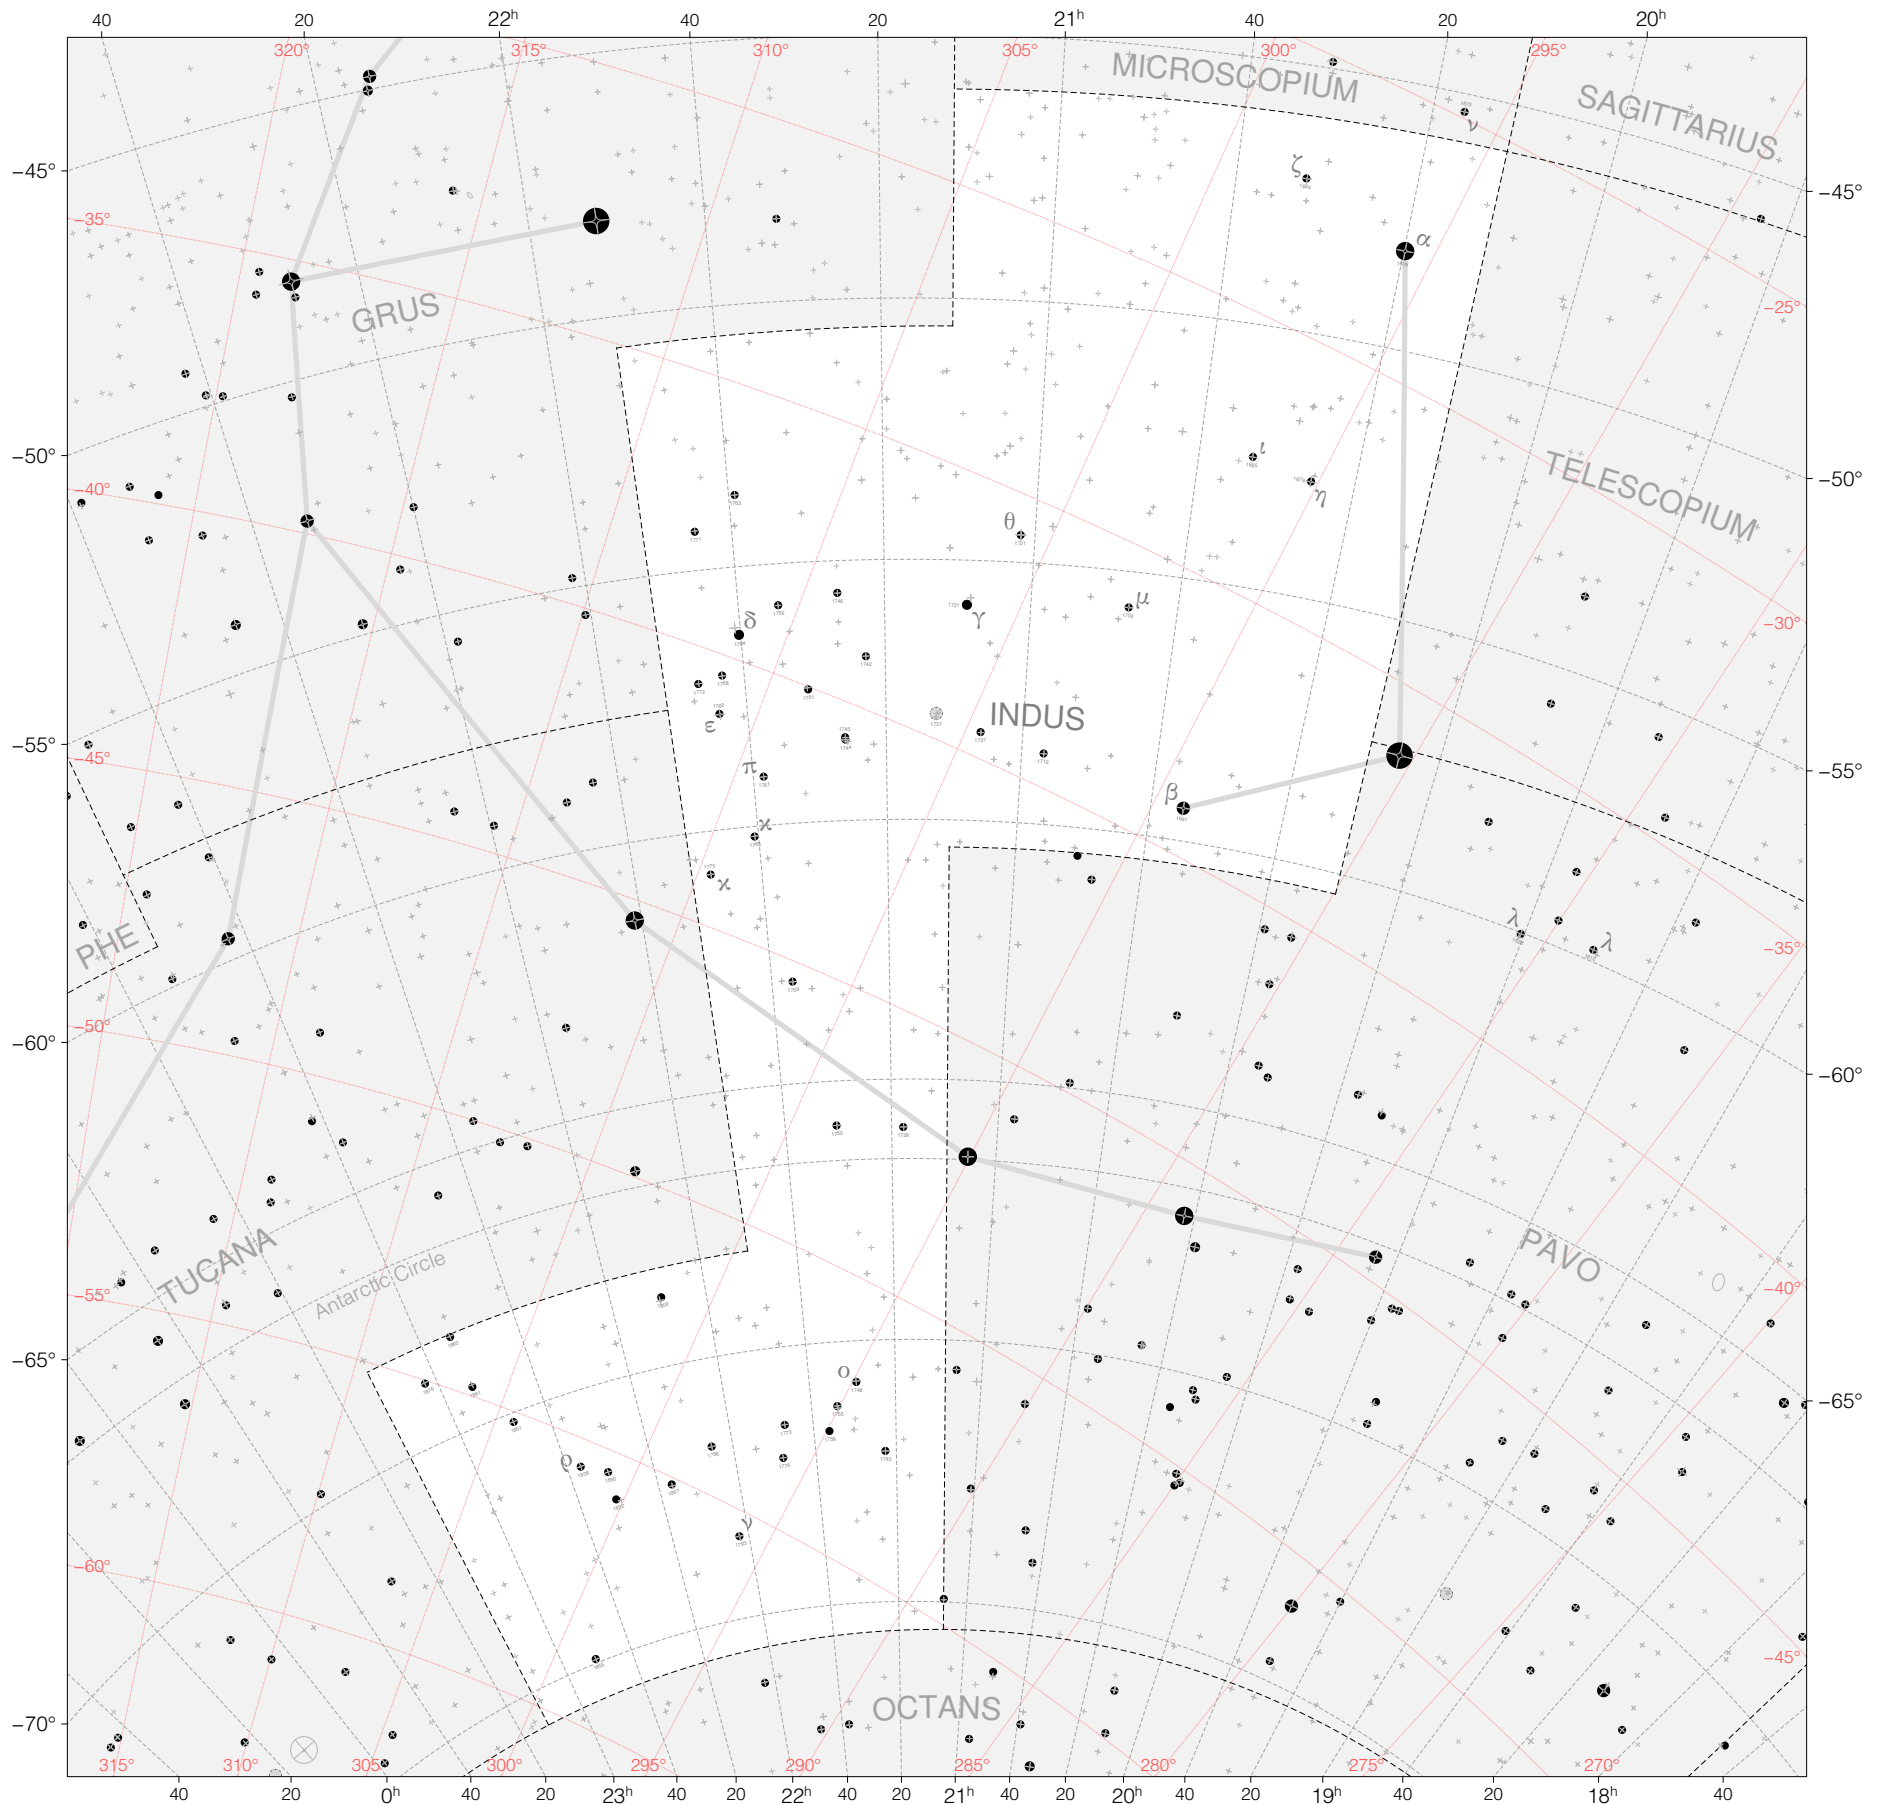

Lacaille Stars in Indus

Magnitudes: 1 2 3 4 5 6 7

Versions:
LAC HIP SAO

Scale at center: 0° 2° 4°