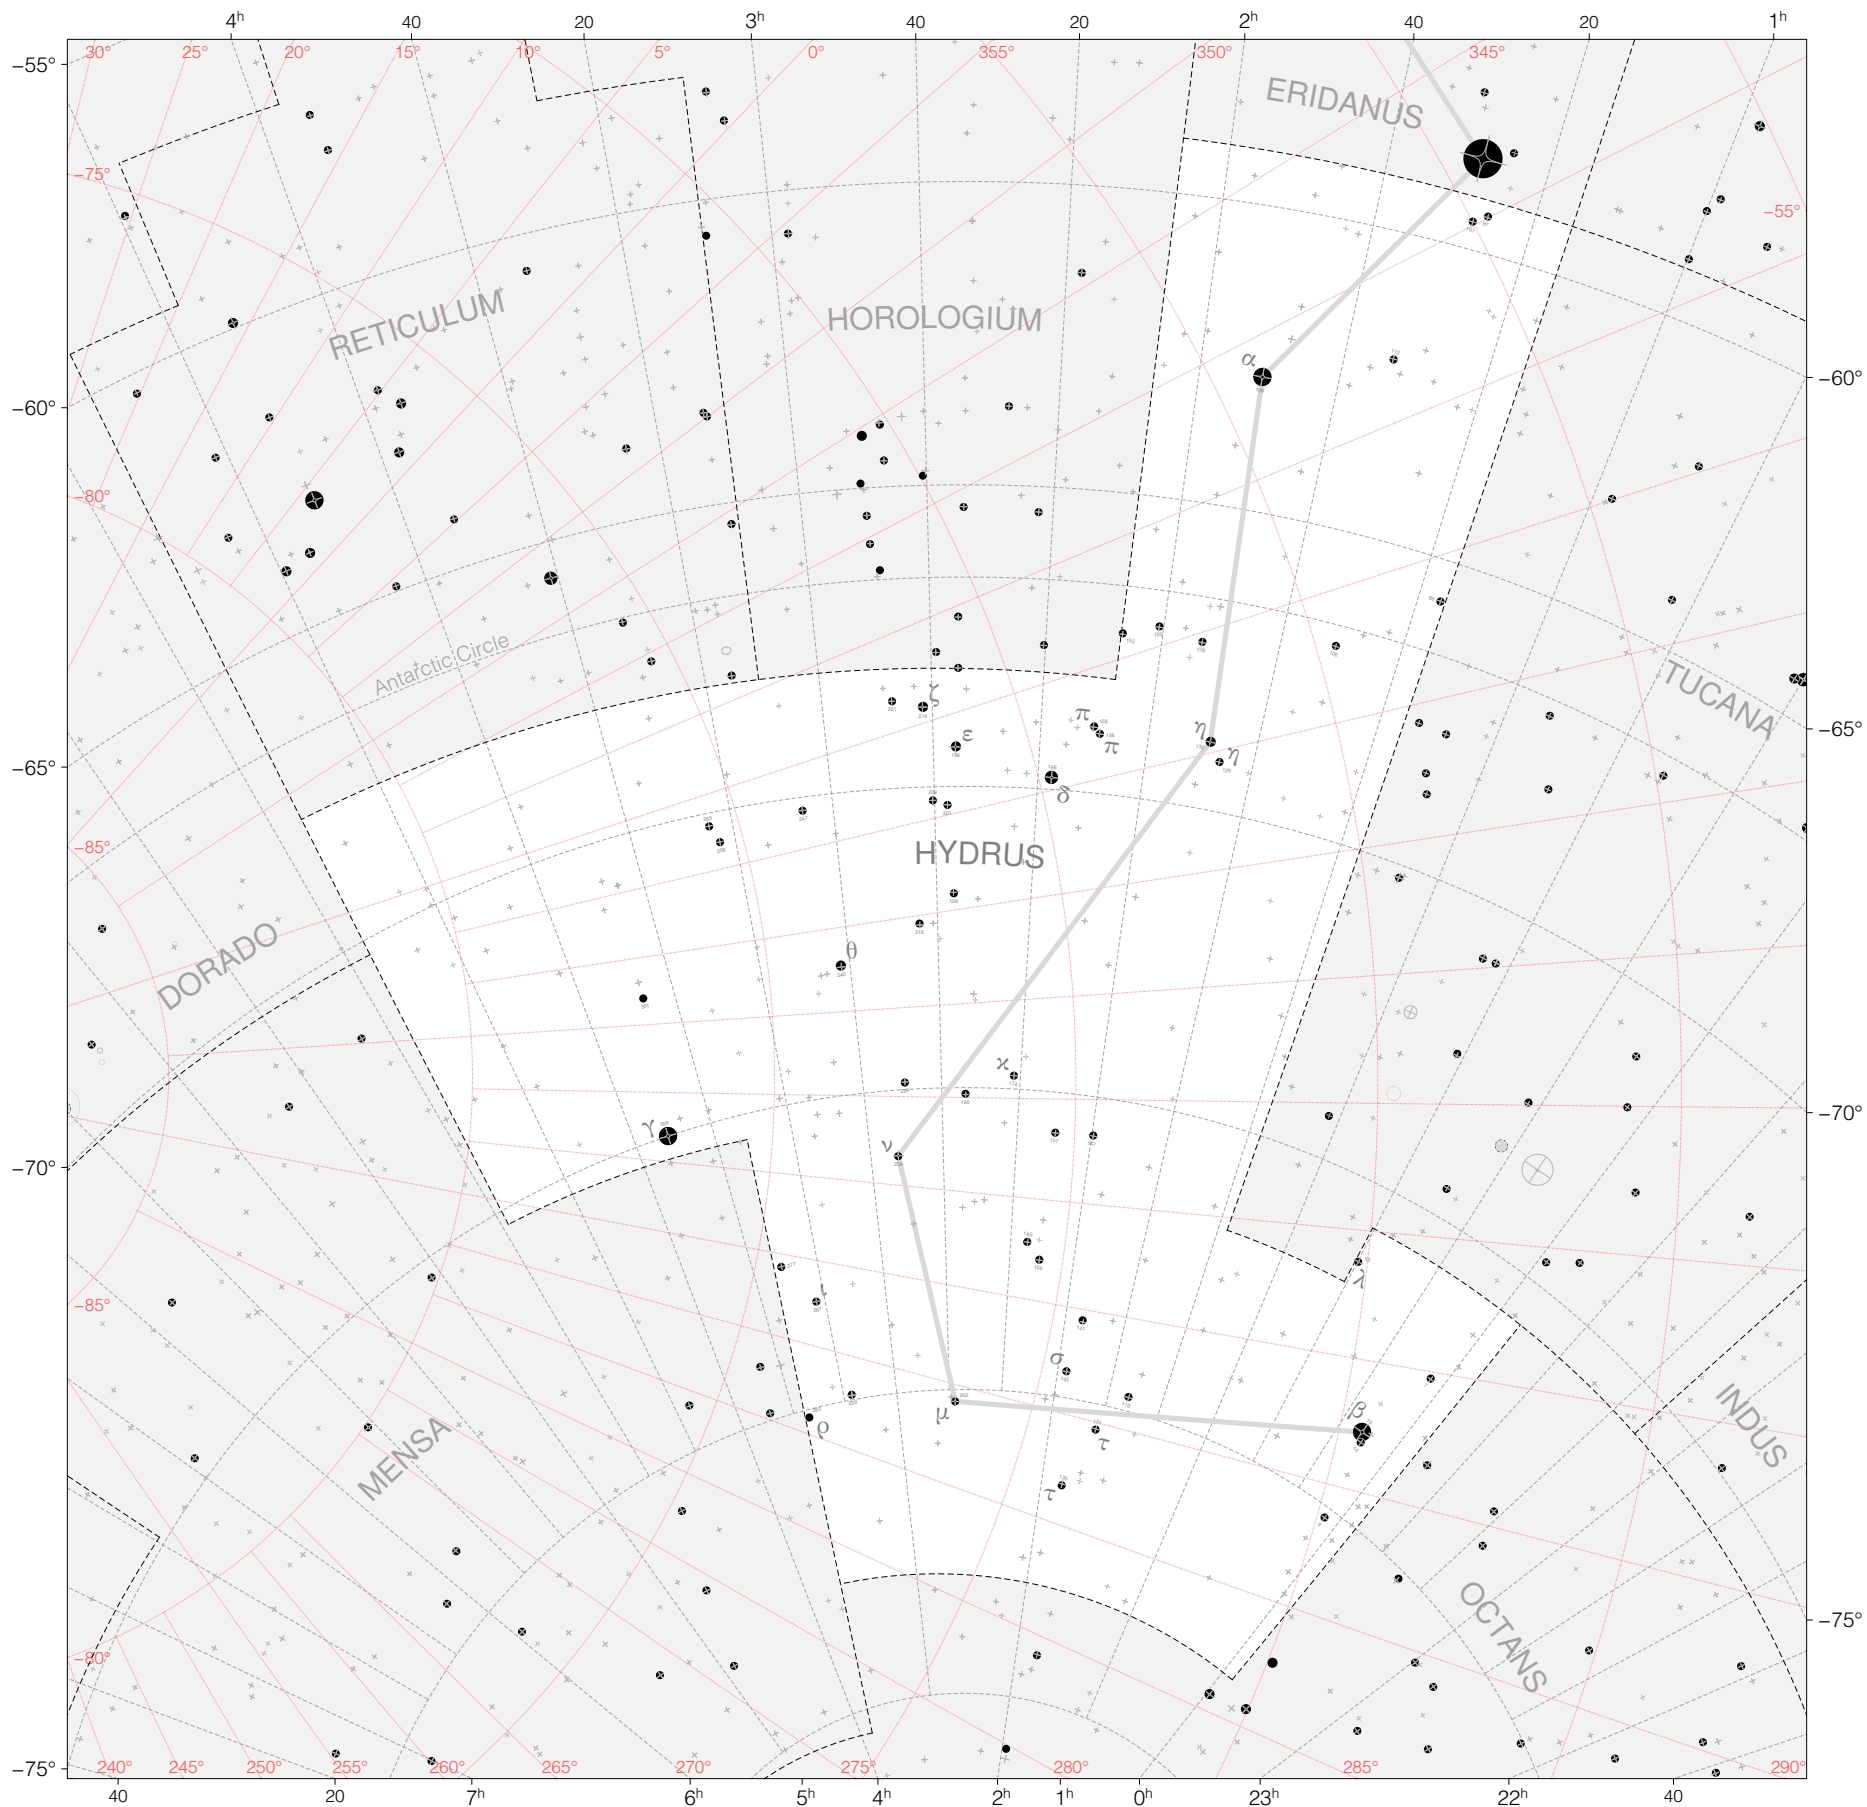

Lacaille Stars in Hydrus

Magnitudes: 1 2 3 4 5 6 7

Versions: LAC HIP SAO

Scale at center: 0° 2° 4°