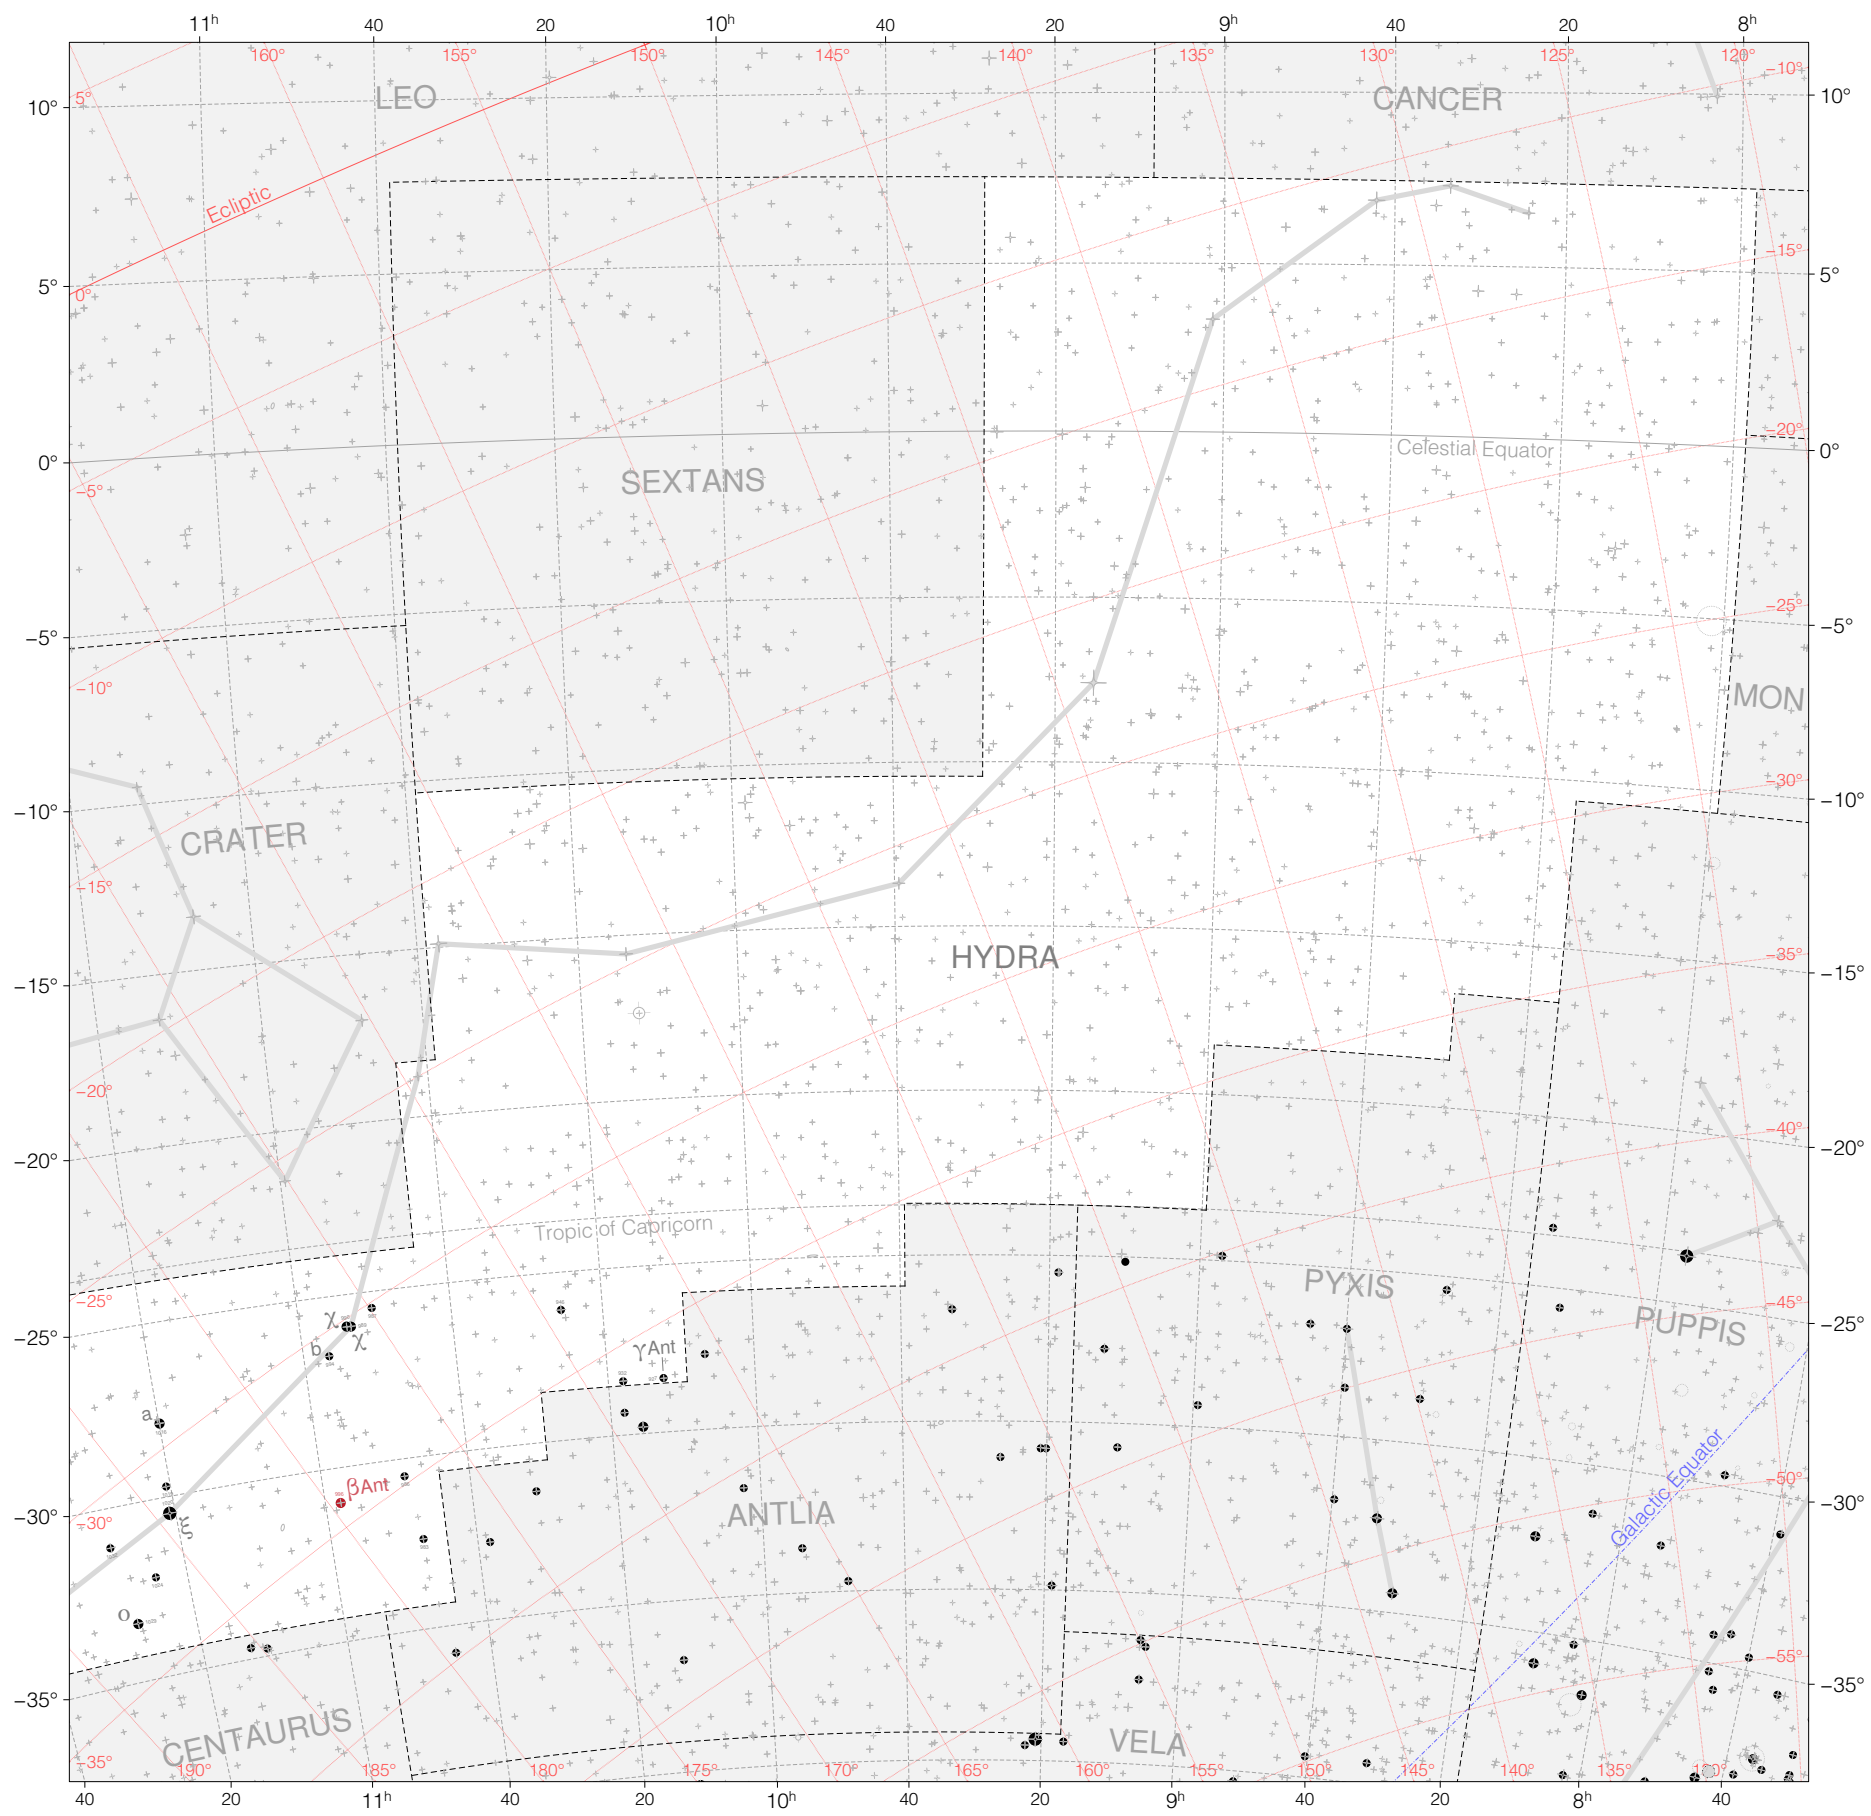

Lacaille Stars in Hydra (west)

Magnitudes: 1 2 3 4 5 6 7

Versions: ● ✕ ✕
LAC HIP SAO

Scale at center: 0° 2° 4°