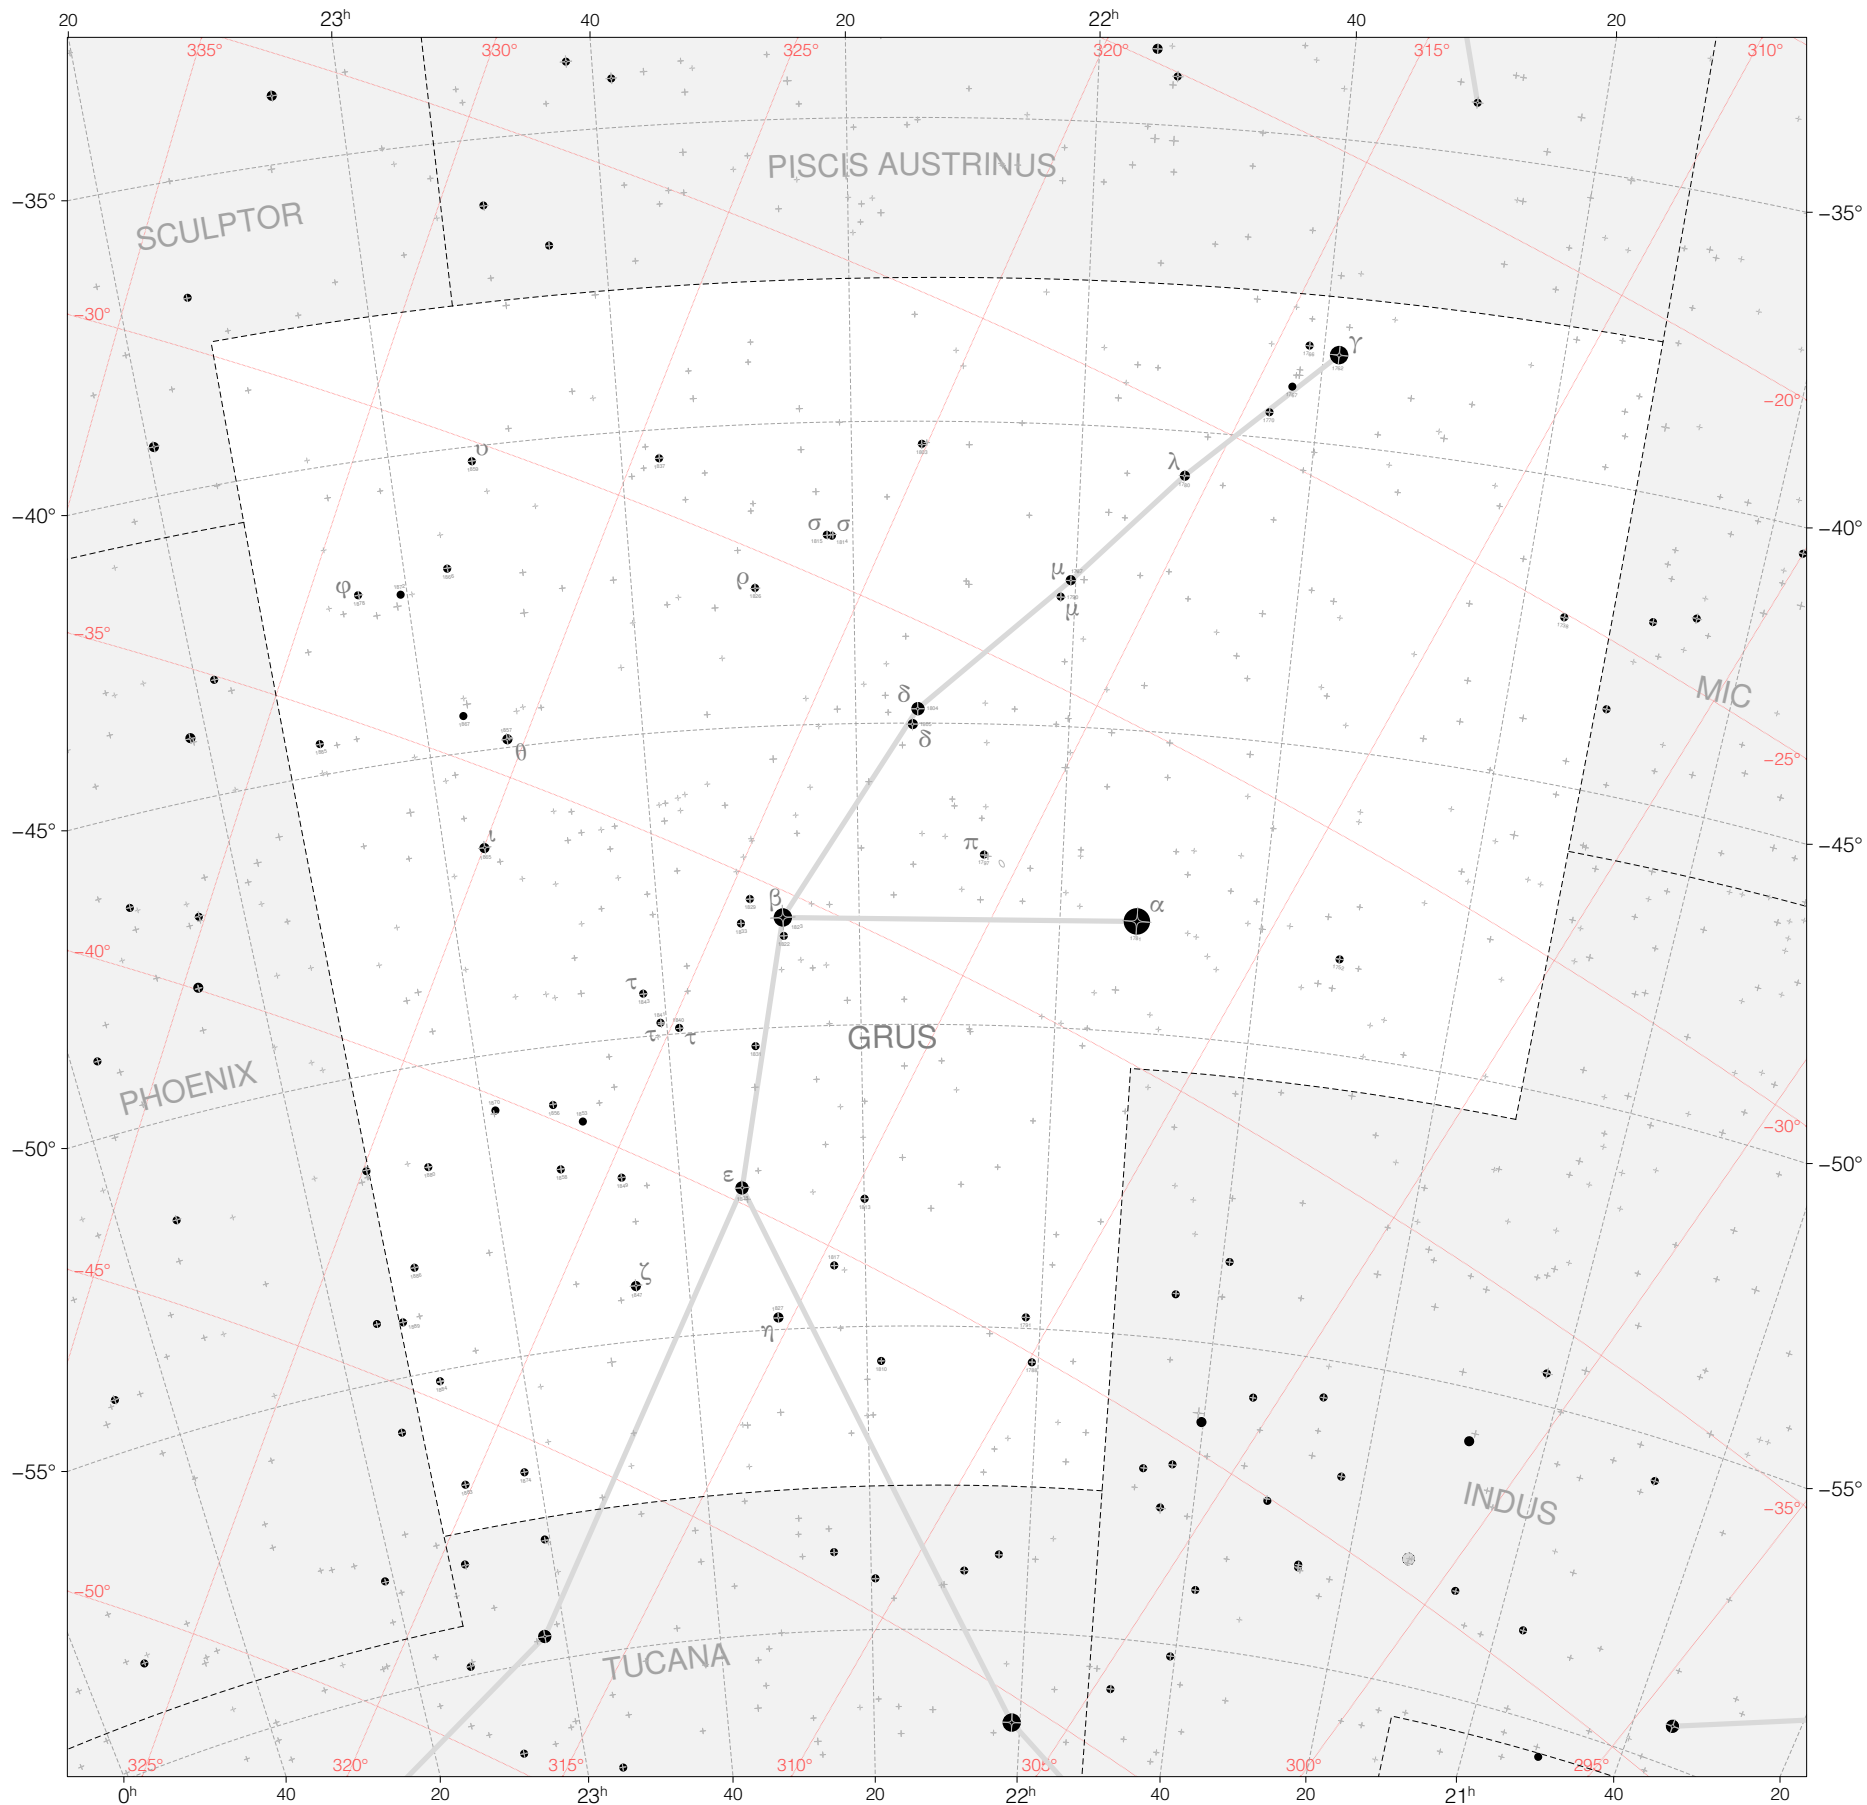

Lacaille Stars in Grus

Magnitudes: 1 2 3 4 5 6 7

Versions: ● ✦ ✧
LAC HIP SAO

Scale at center: 0° 2° 4°