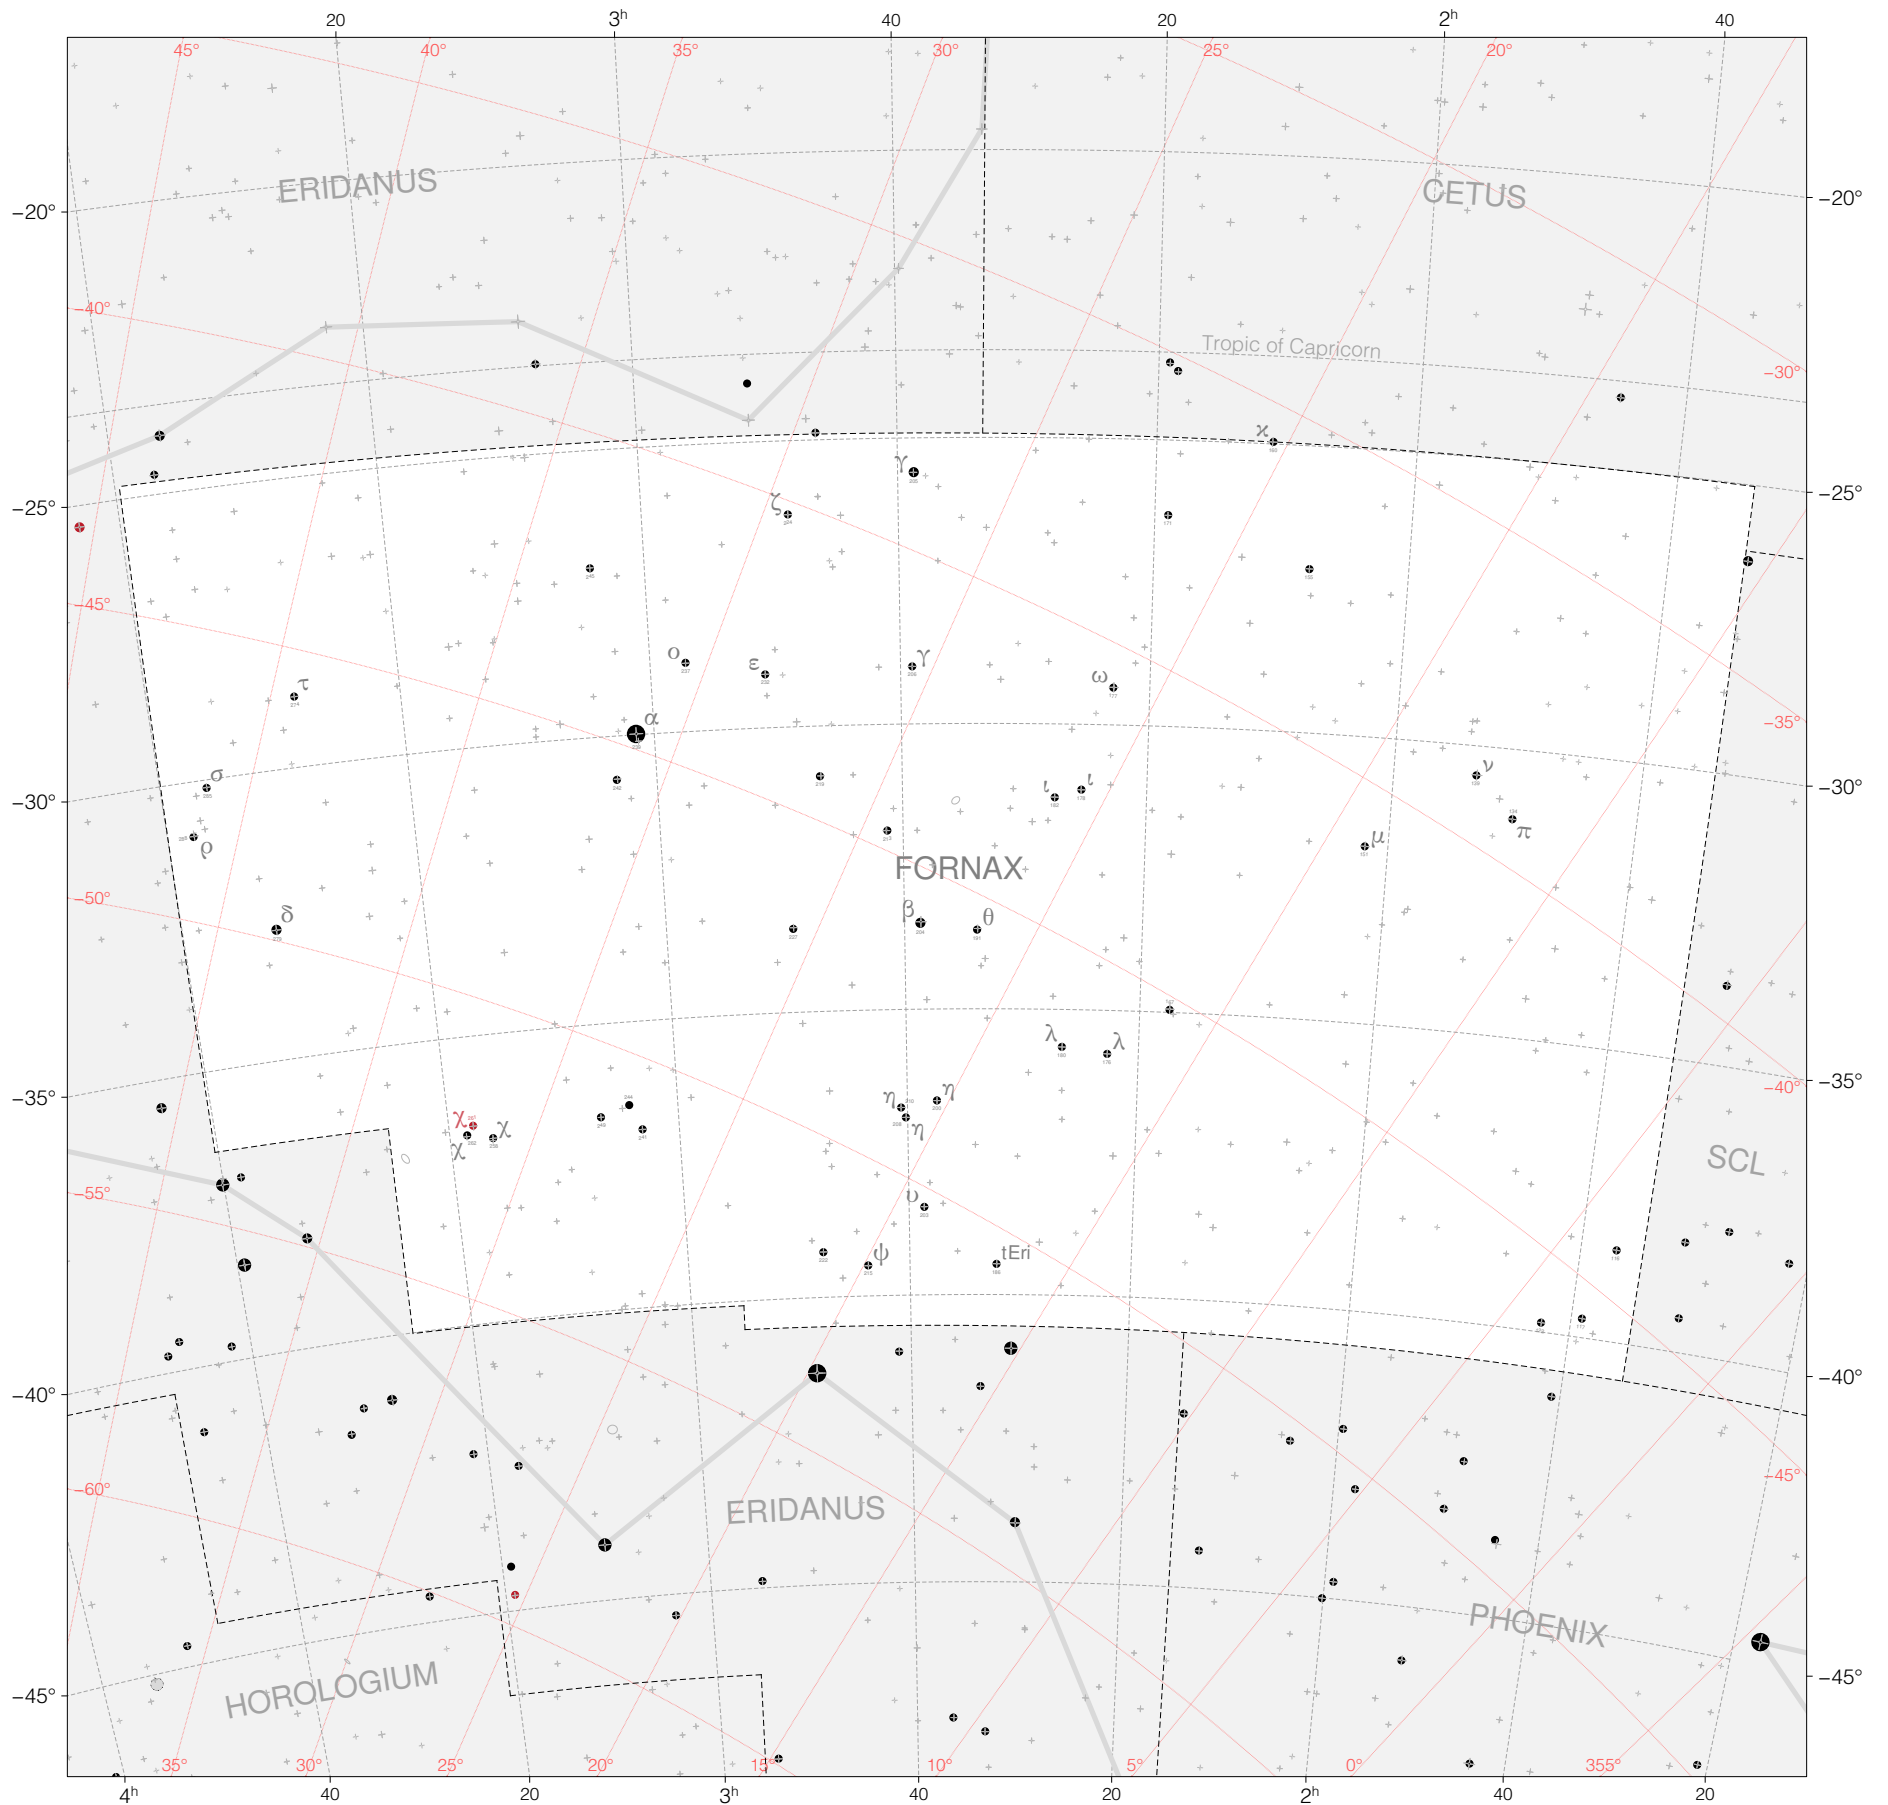

# Lacaille Stars in Fornax

Magnitudes: 1 2 3 4 5 6 7

Versions: LAC HIP SAO

Scale at center: 0° 2° 4°