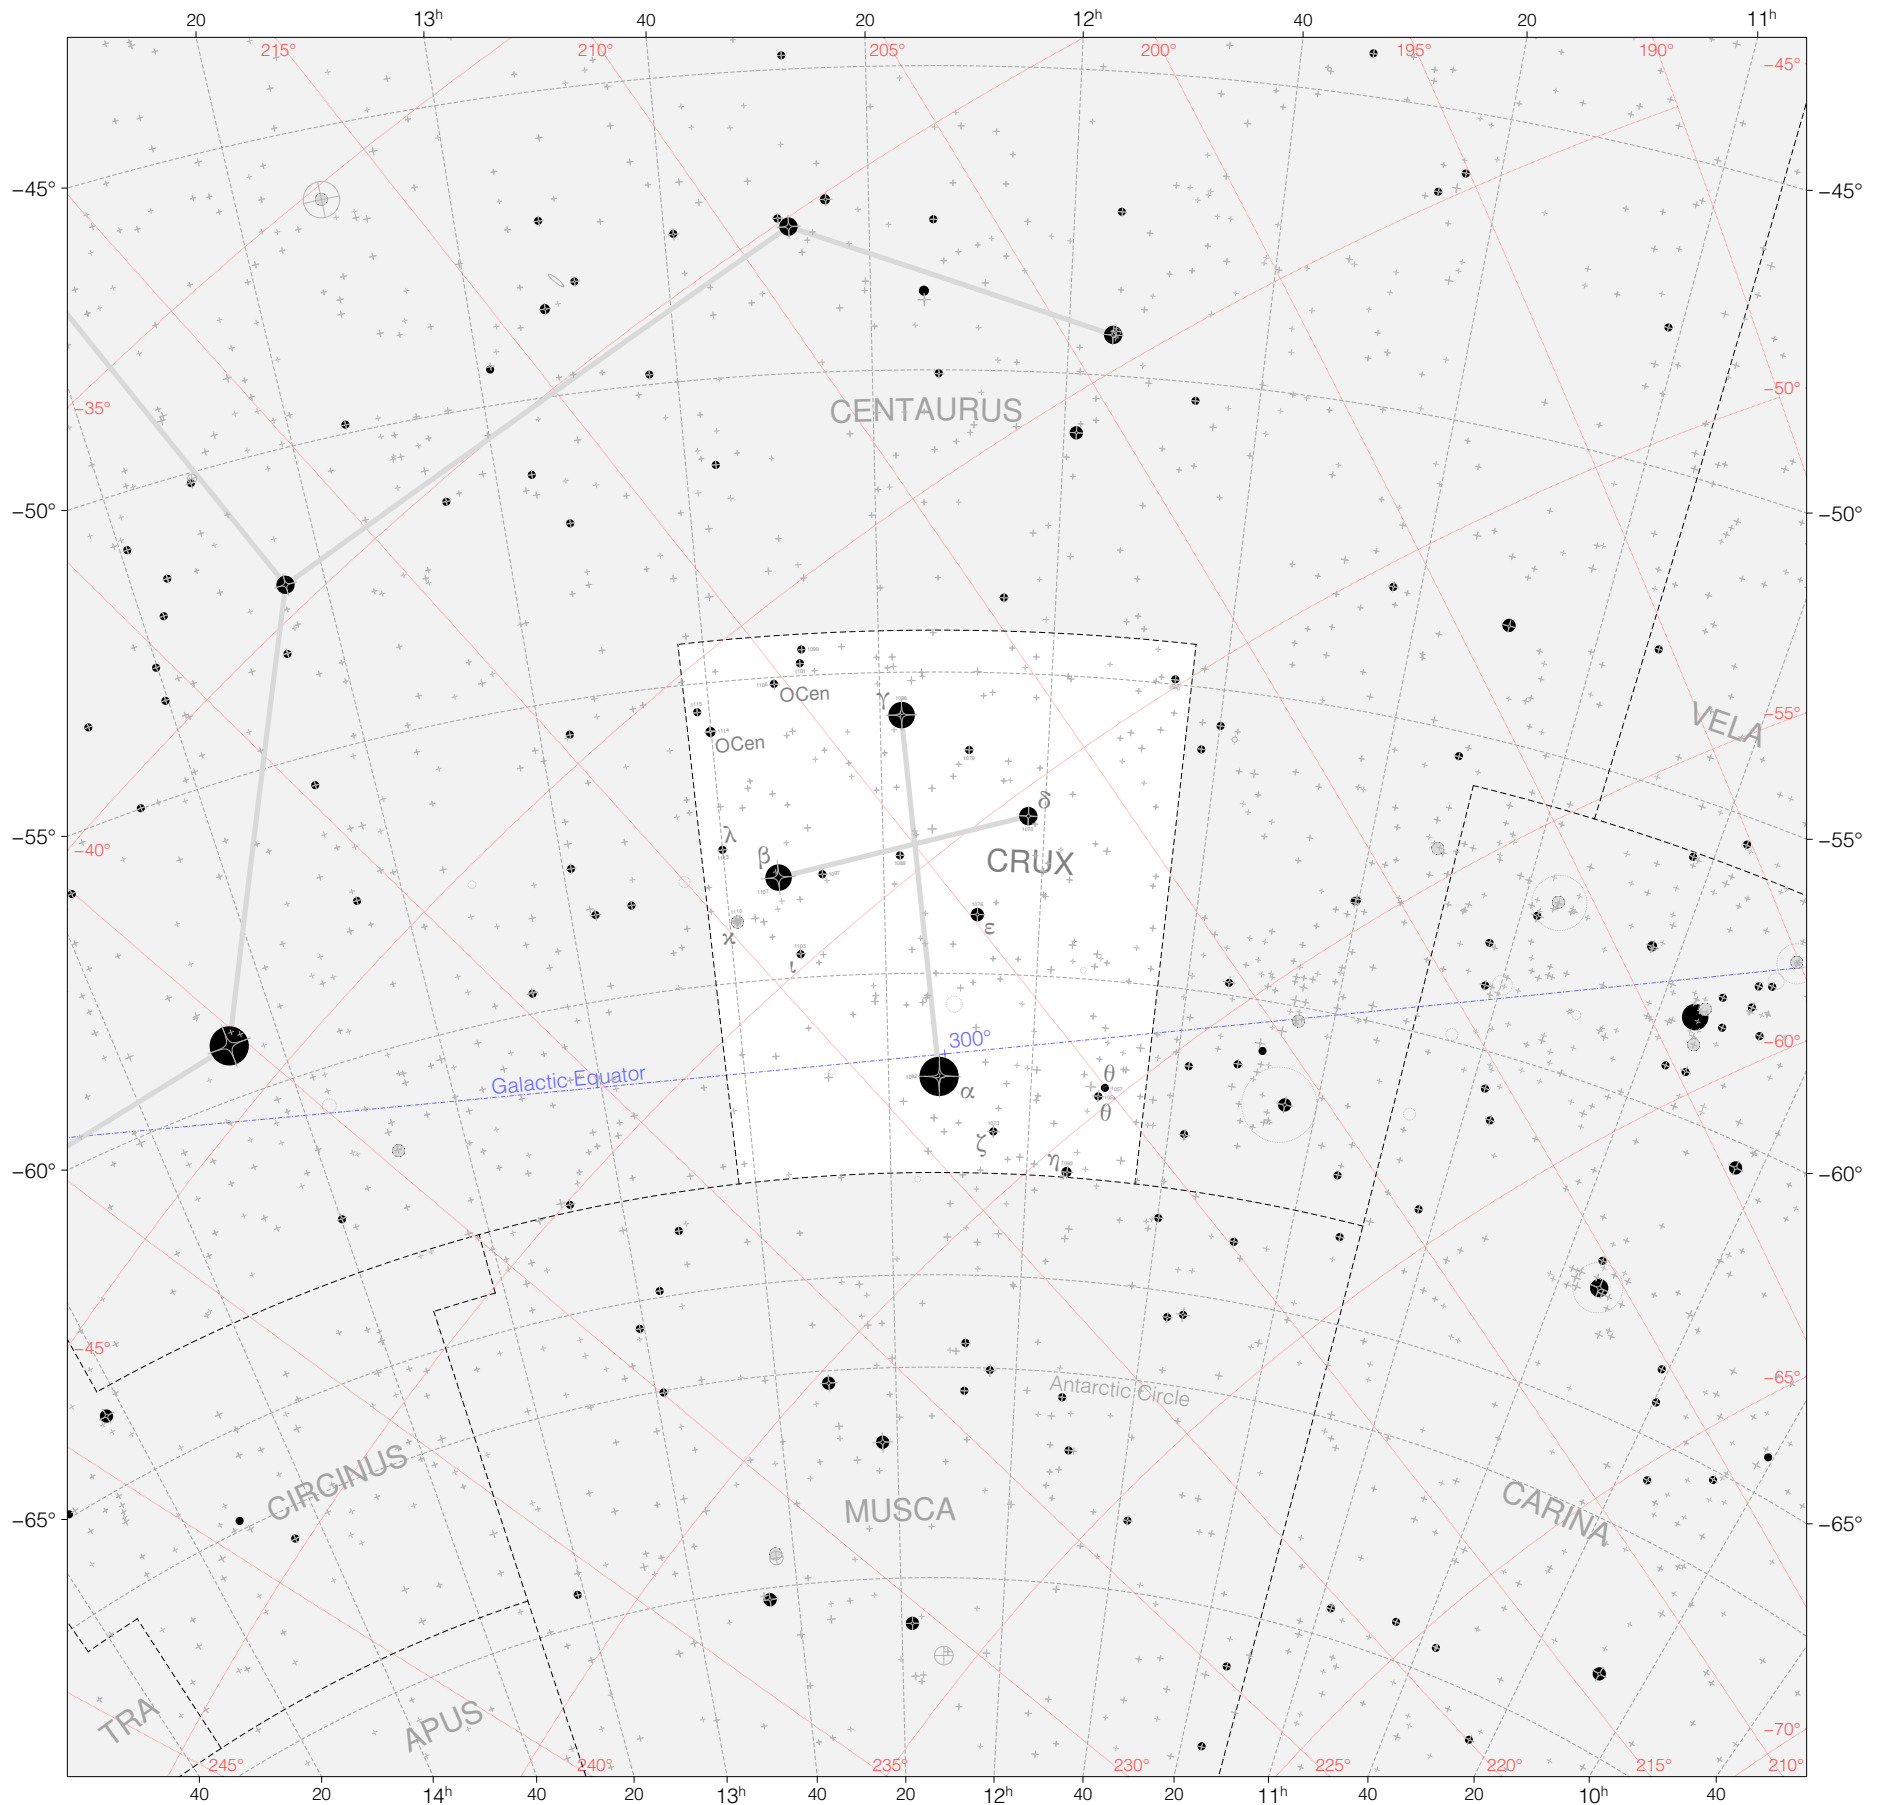

Lacaille Stars in Crux

Magnitudes:  1 2 3 4 5 6 7

Versions:  LAC HIP SAO

Scale at center: 0° 2° 4° 