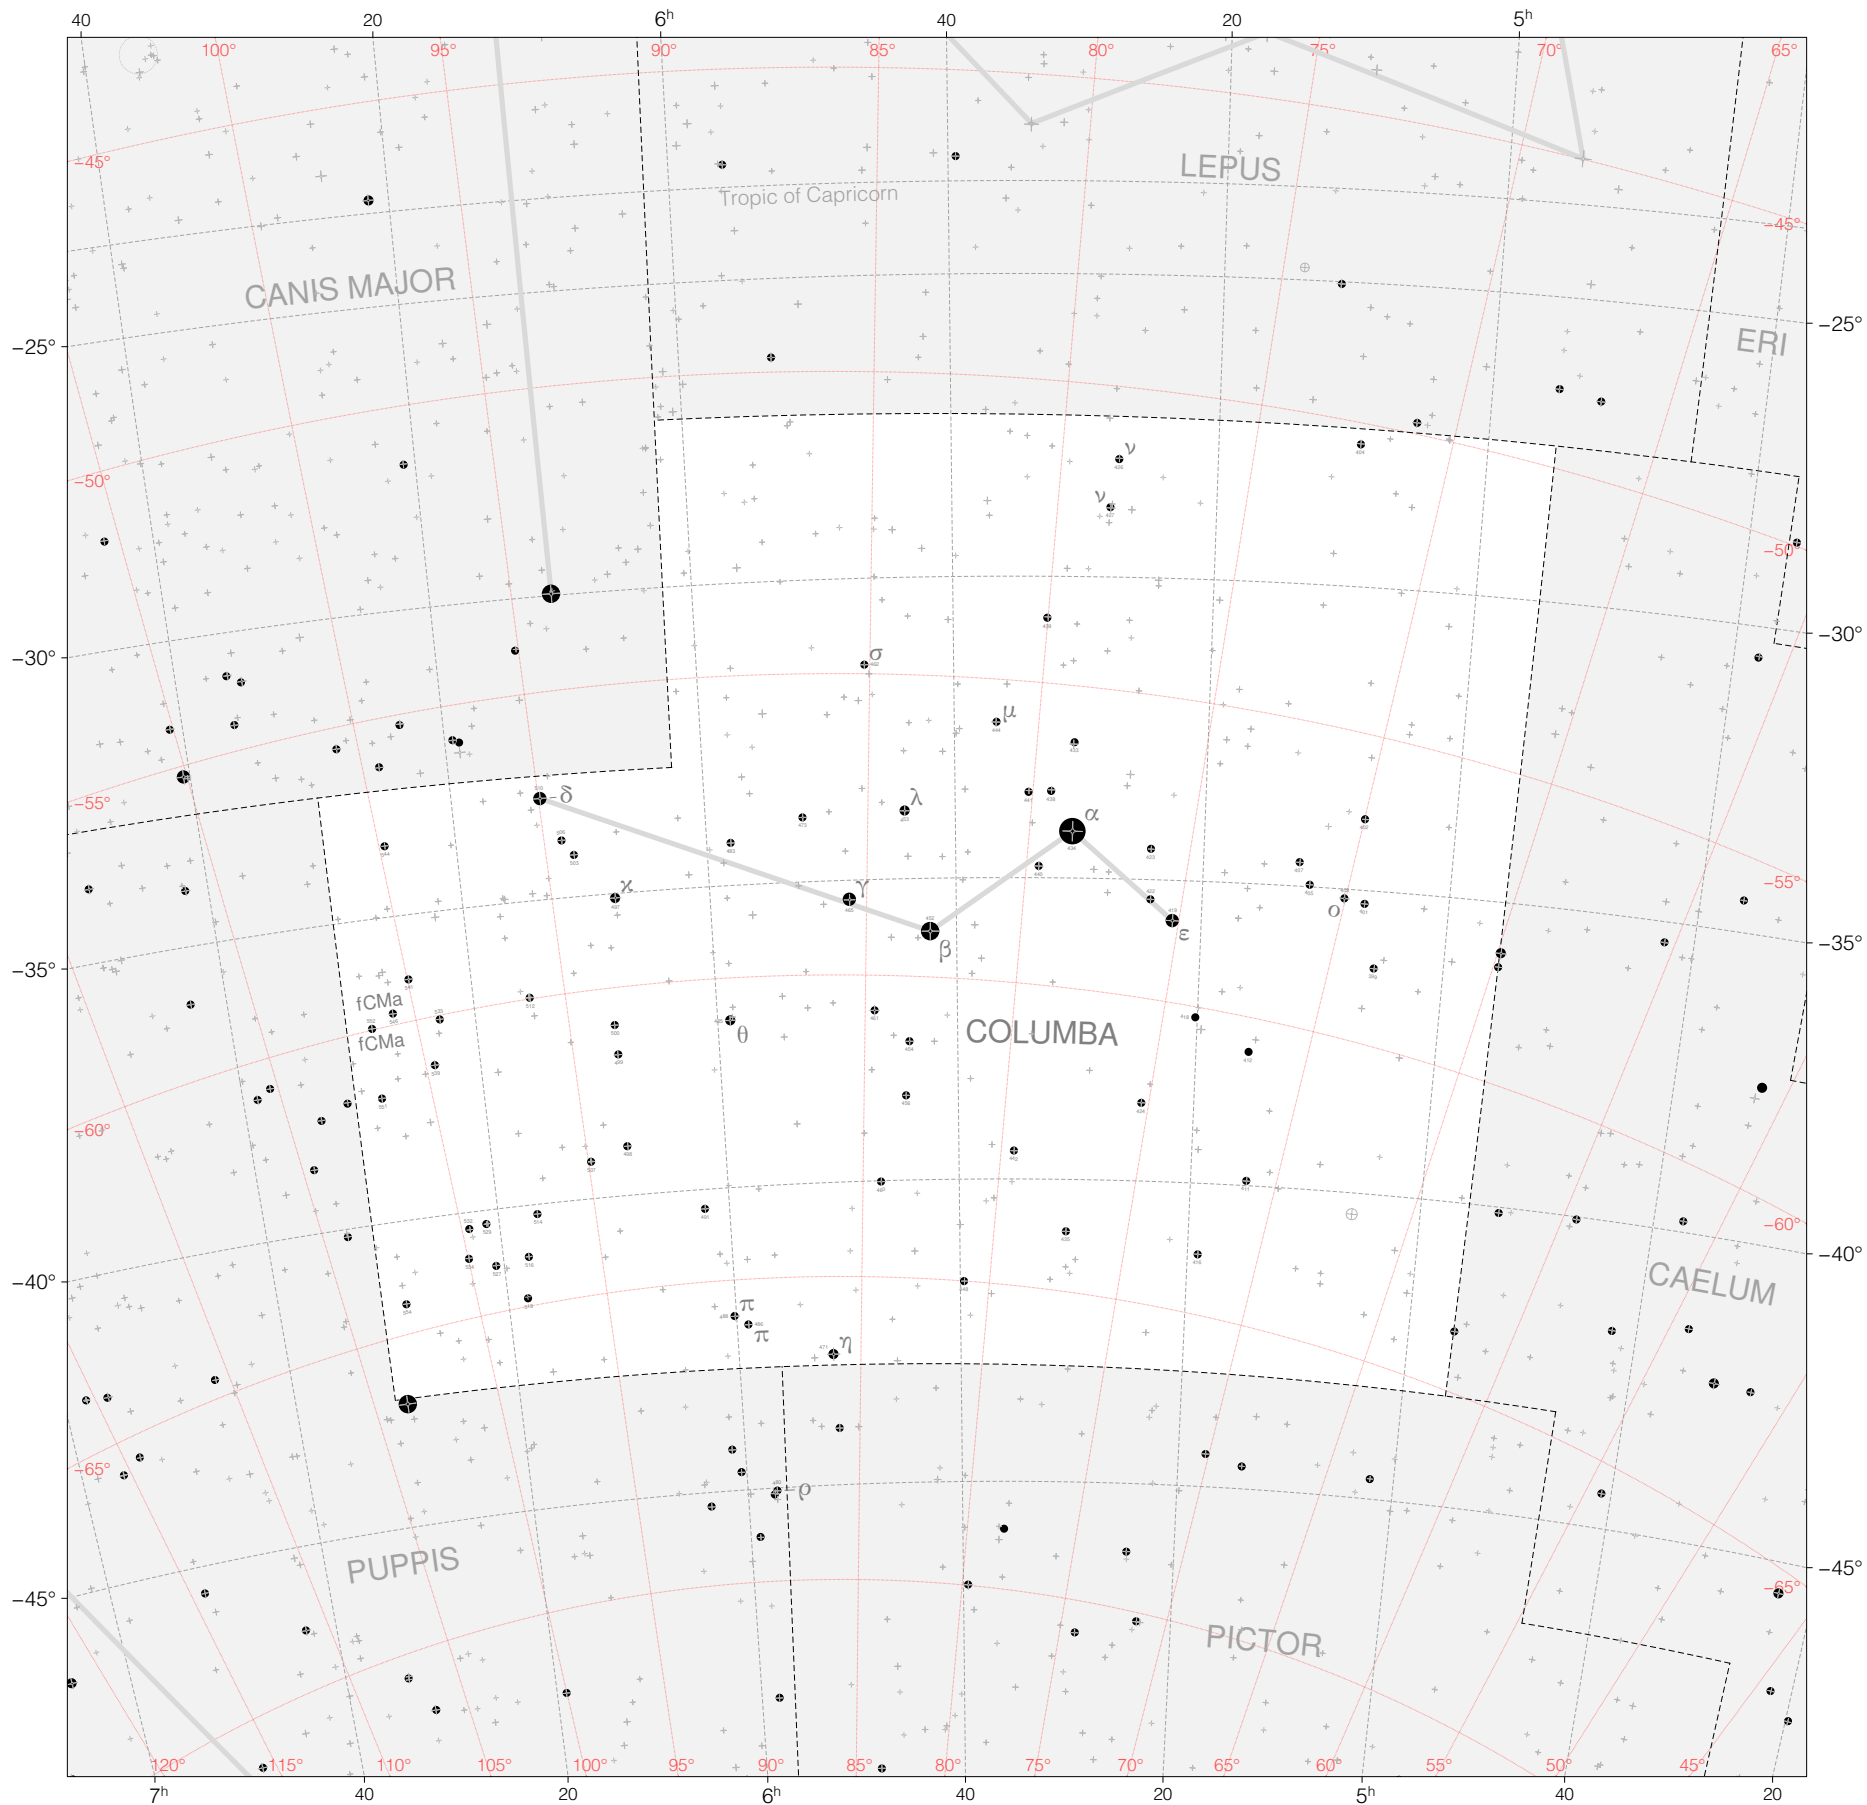

Lacaille Stars in Columba

Magnitudes: 1 2 3 4 5 6 7

Versions: LAC HIP SAO

Scale at center: 0° 2° 4°