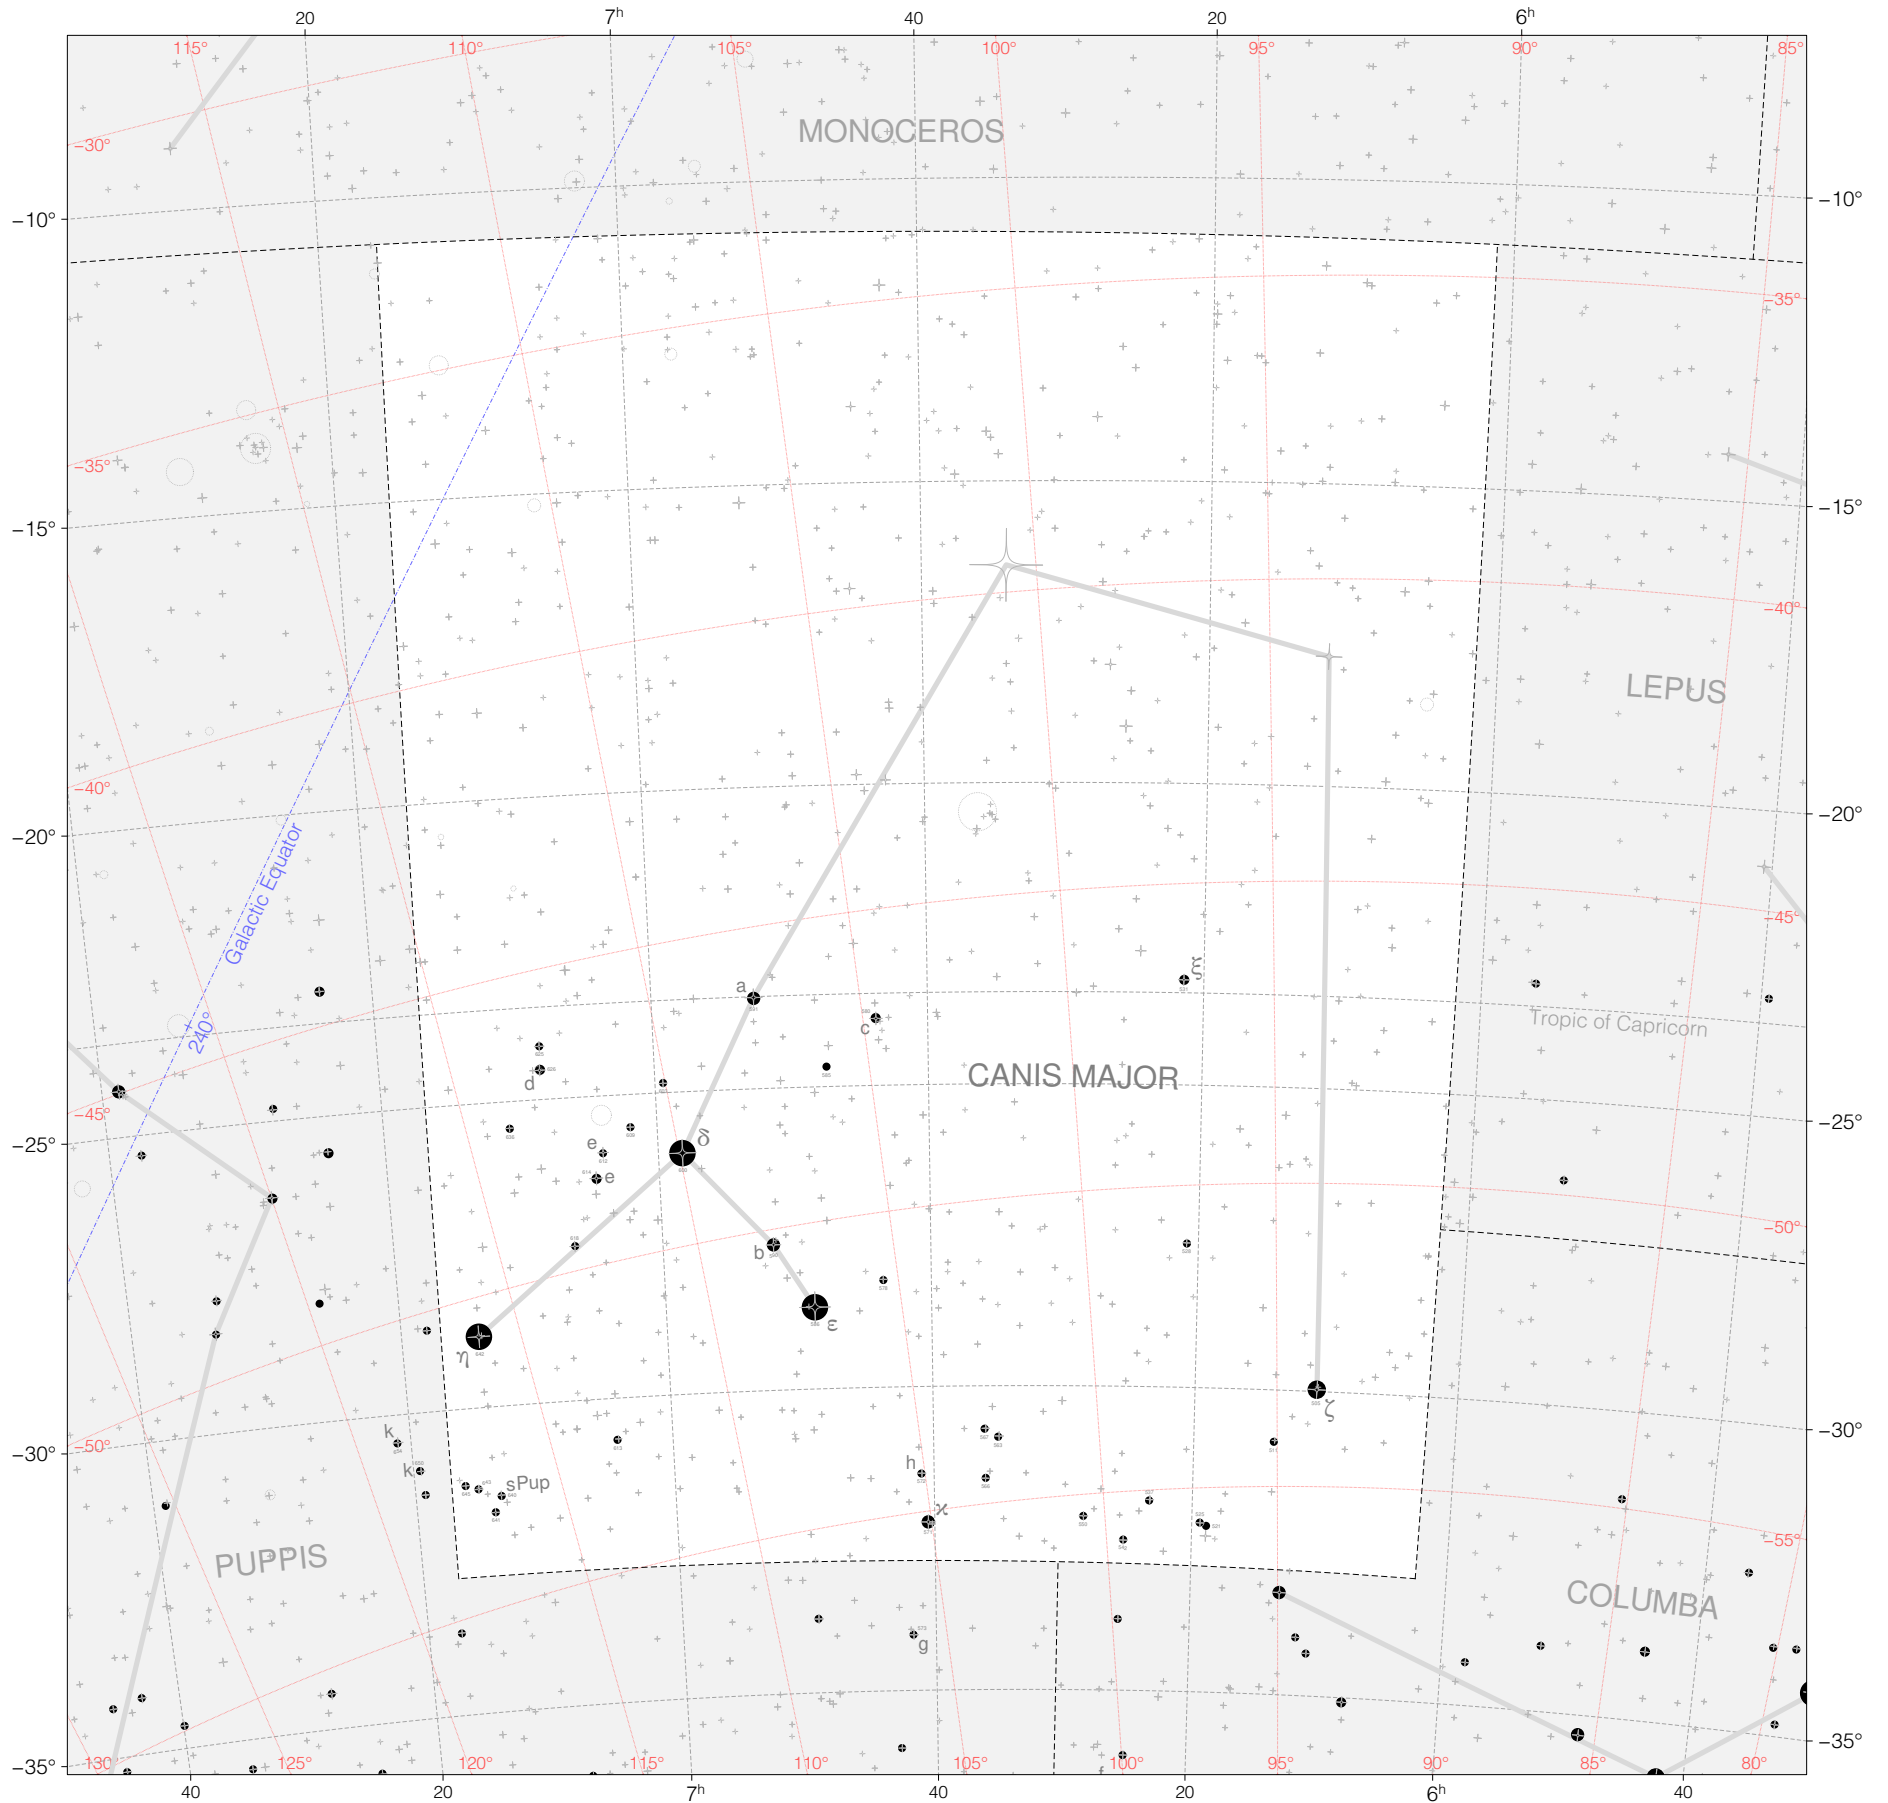

Lacaille Stars in Canis Major

Magnitudes: 1 2 3 4 5 6 7

Versions: LAC HIP SAO

Scale at center: 0° 2° 4°