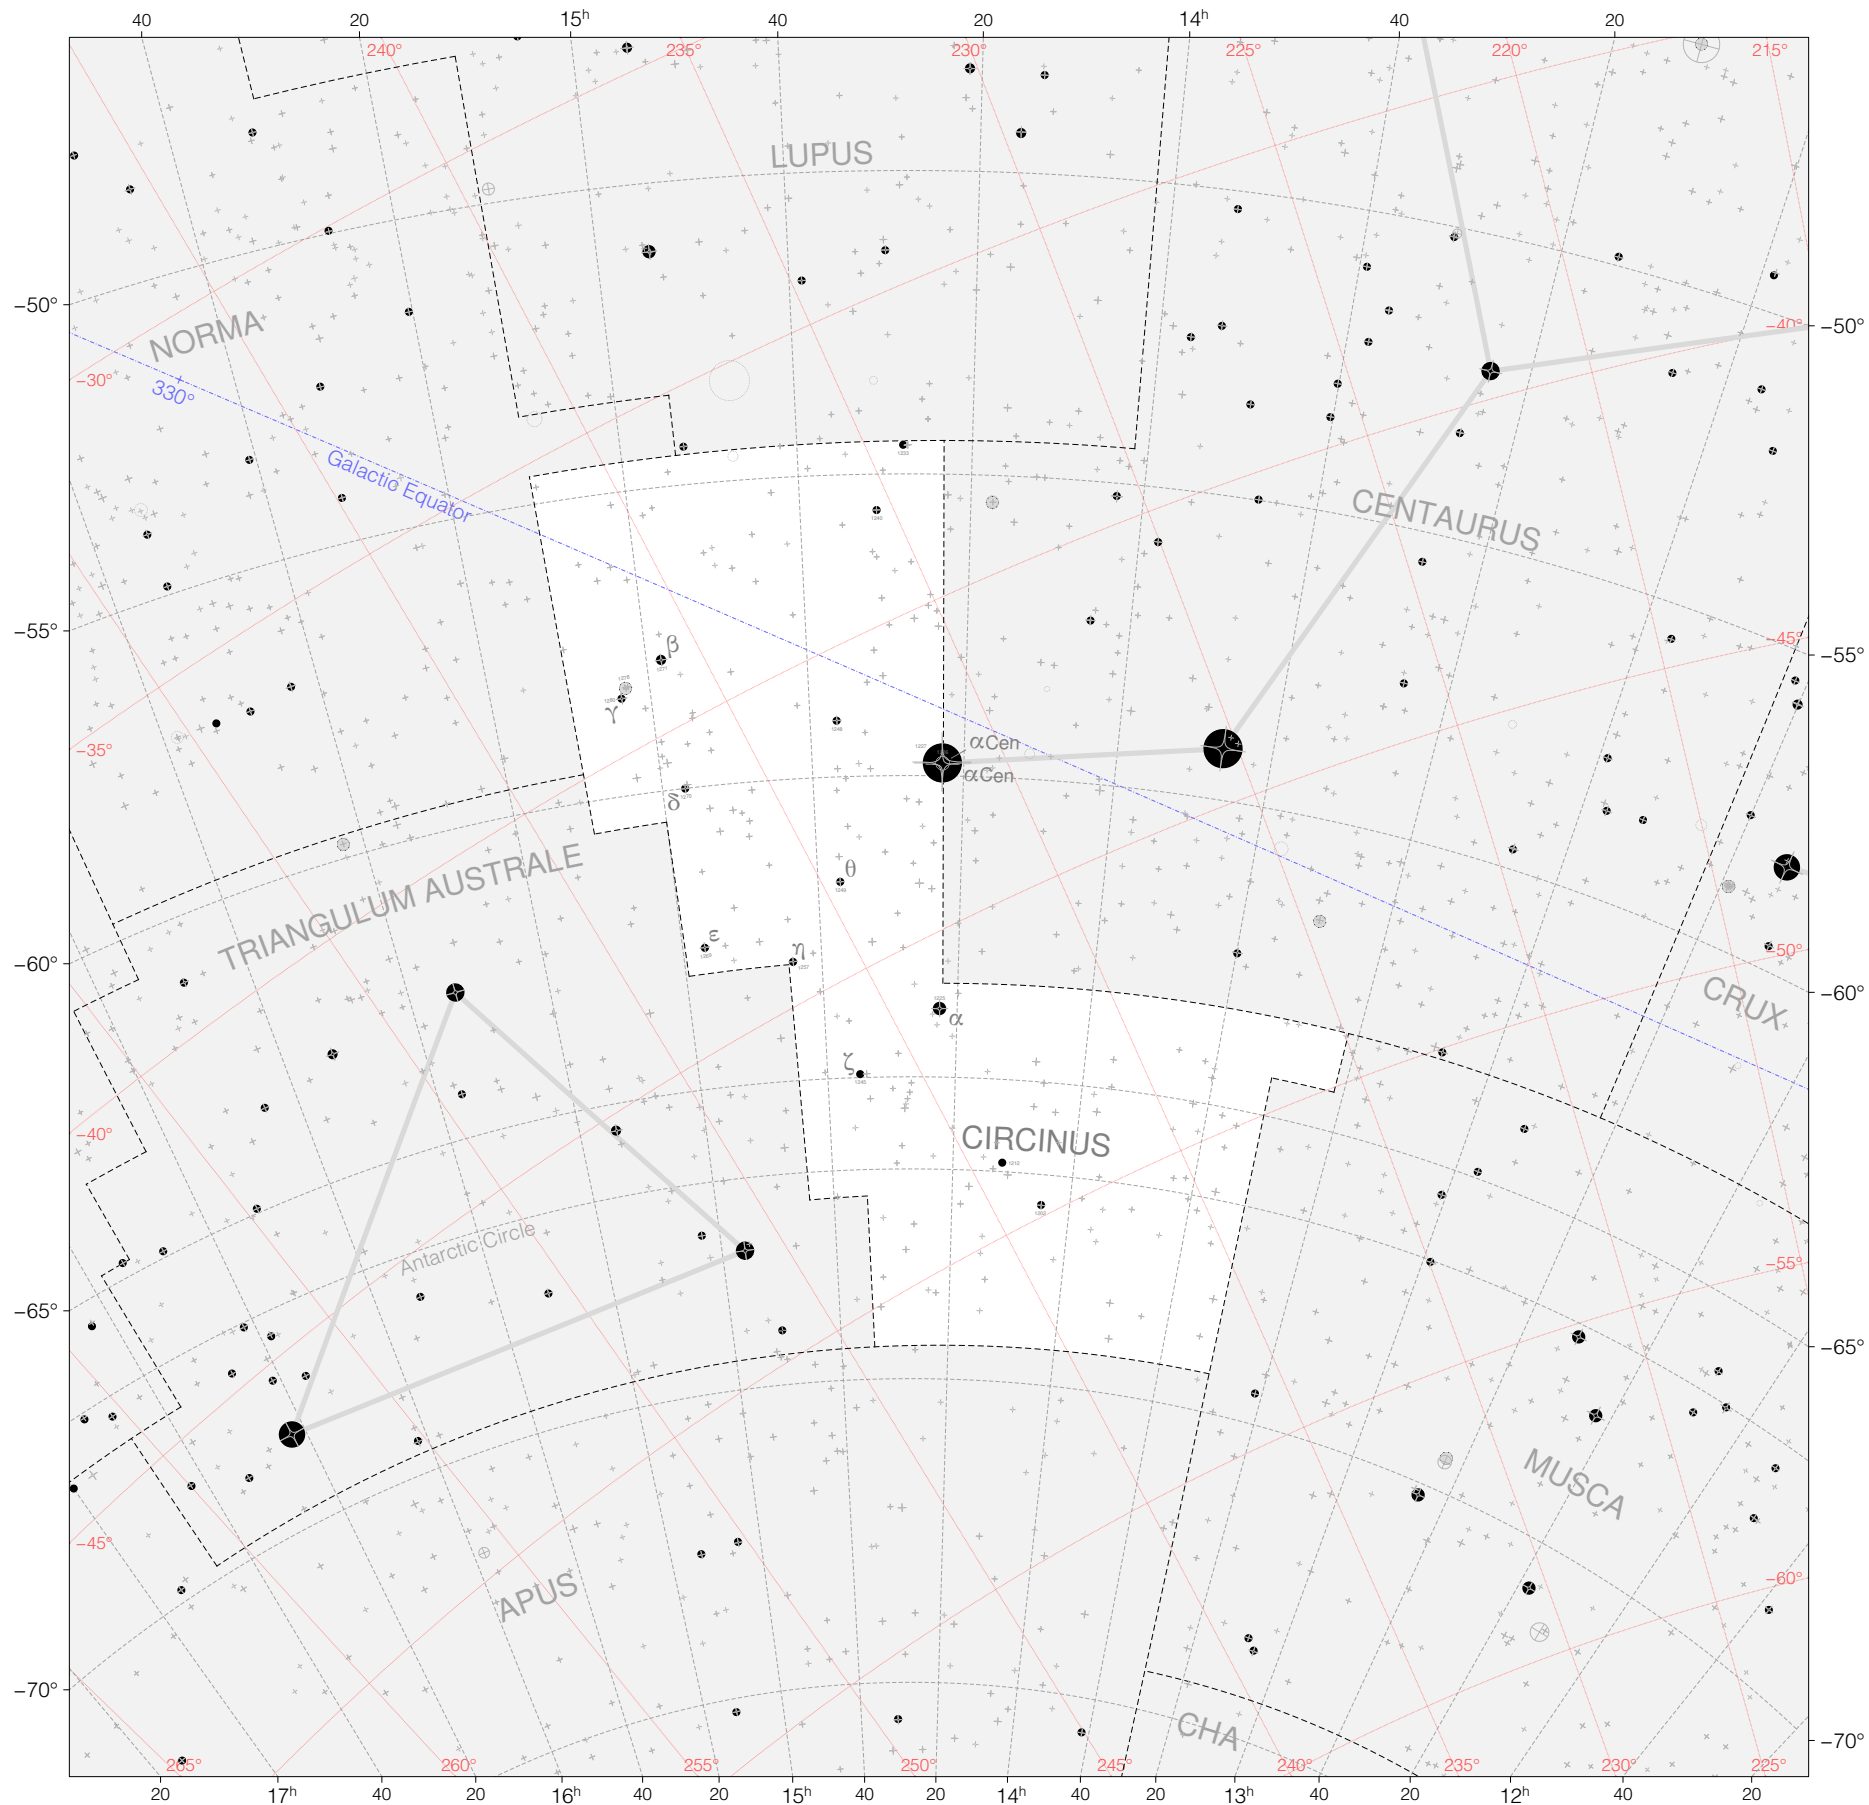

Lacaille Stars in Circinus

Magnitudes:  1 2 3 4 5 6 7

Versions:   
LAC HIP SAO

Scale at center:  0° 2° 4°