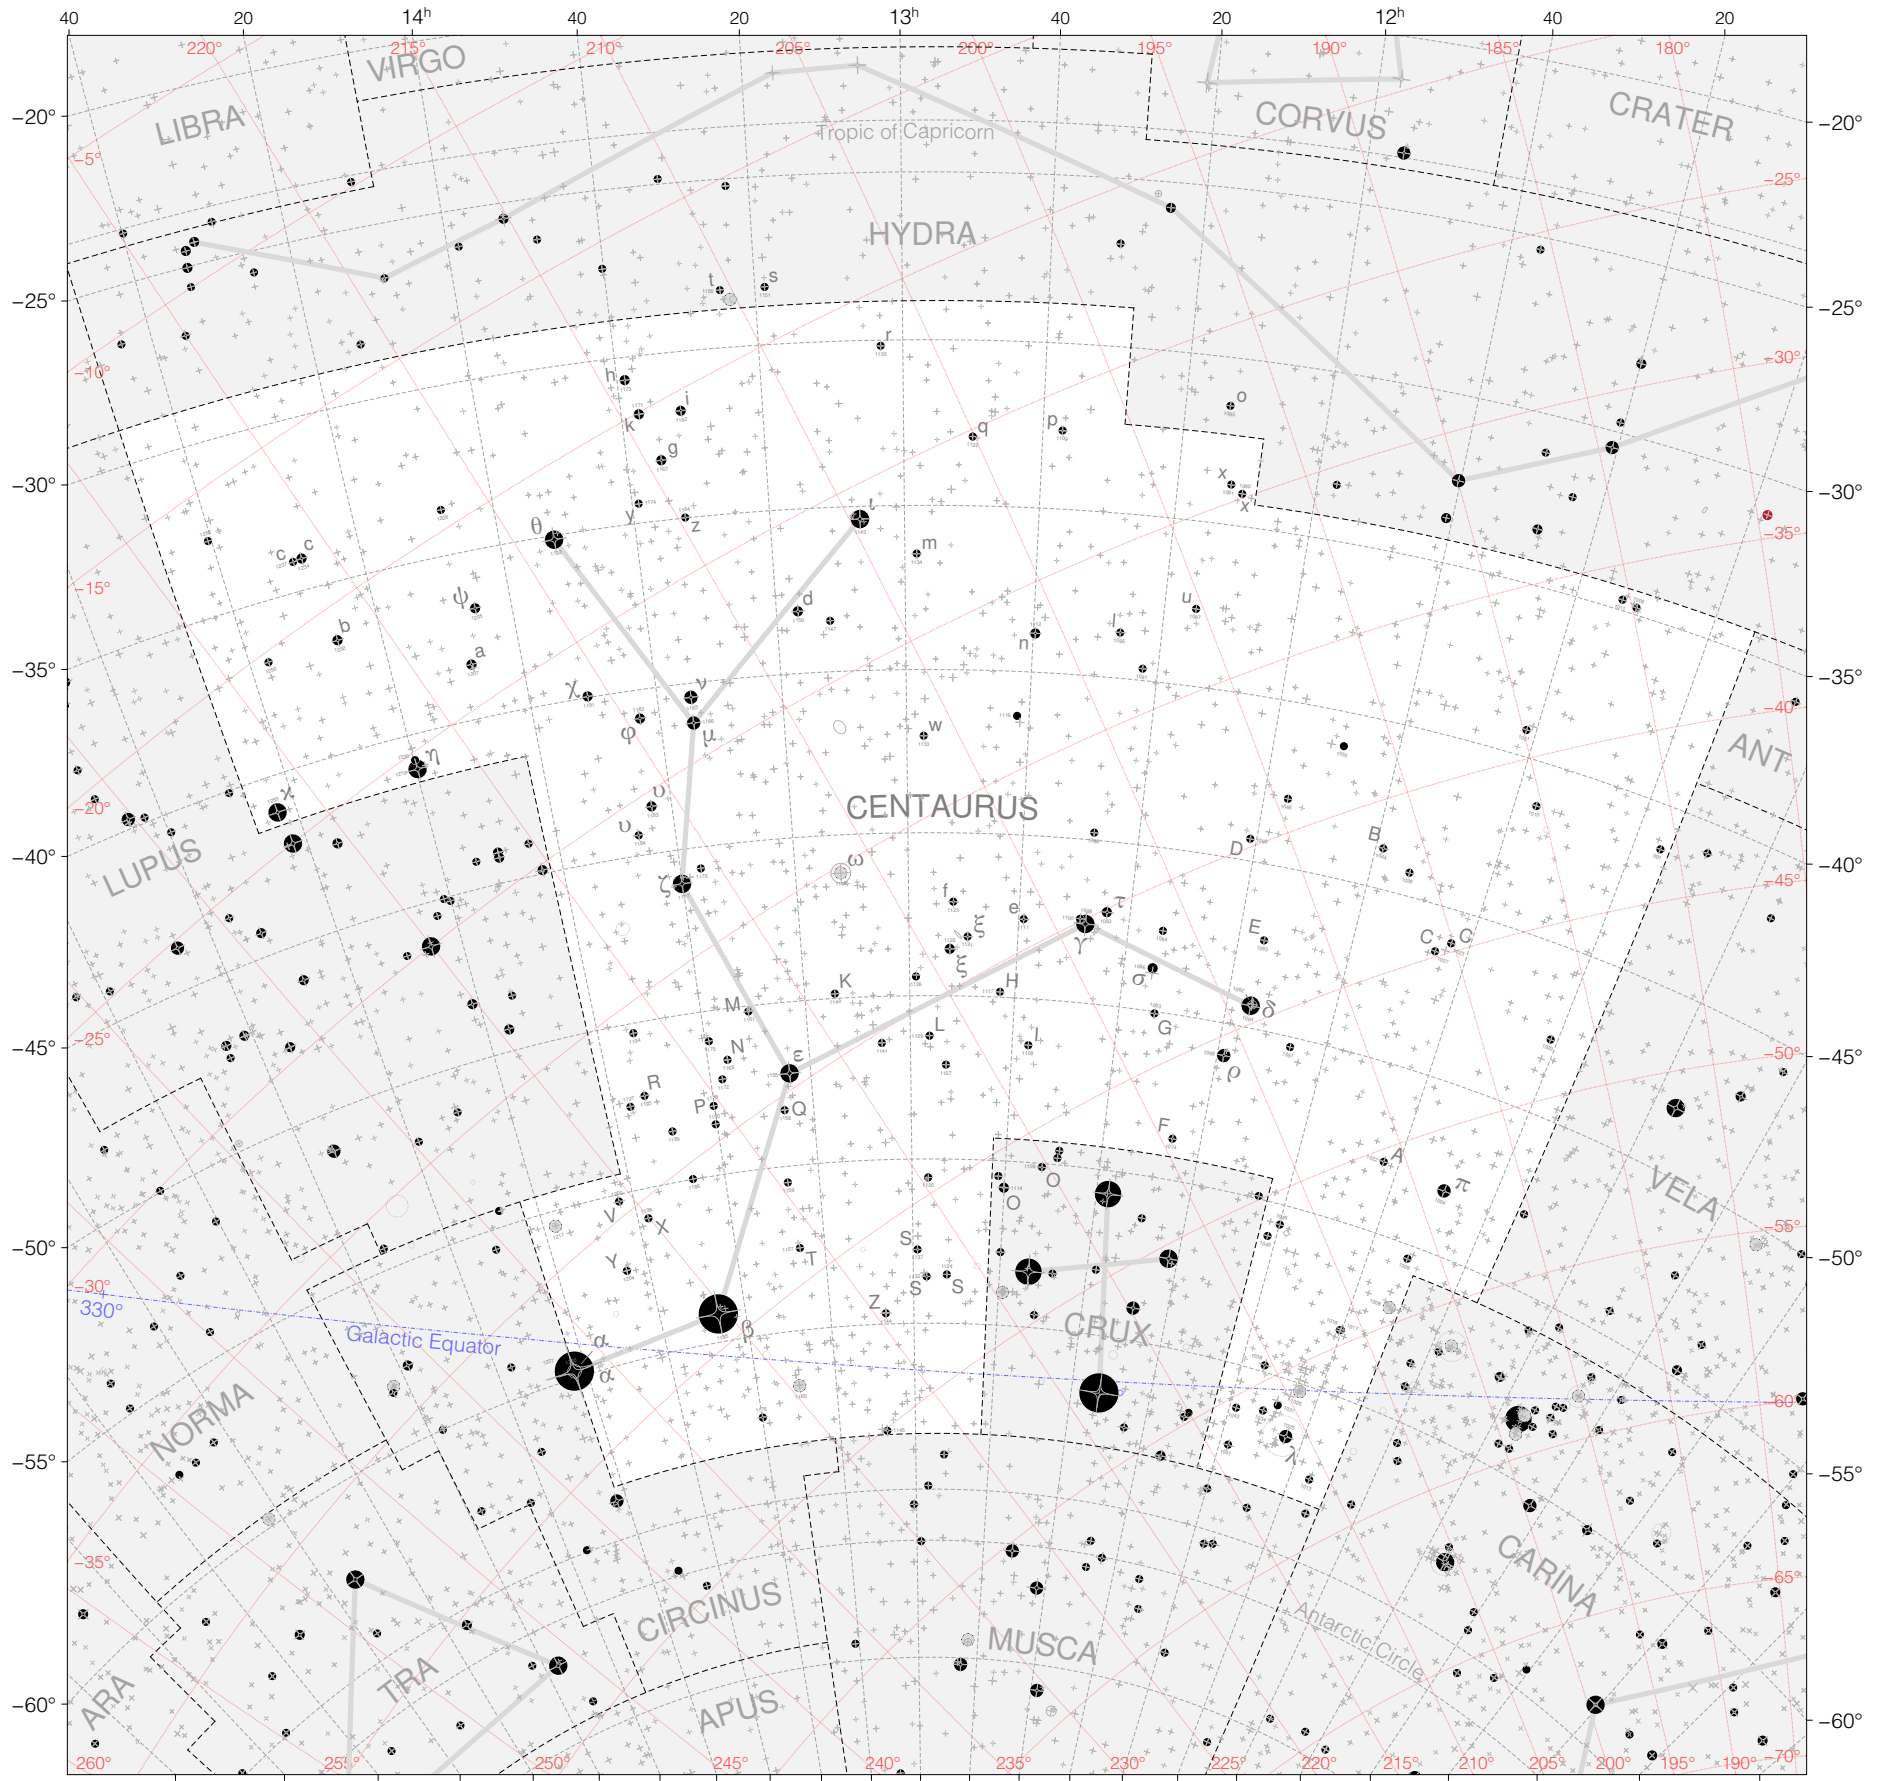

Lacaille Stars in Centaurus

Magnitudes:  1 2 3 4 5 6 7

Versions:  LAC HIP SAO

Scale at center:  0° 2° 4°