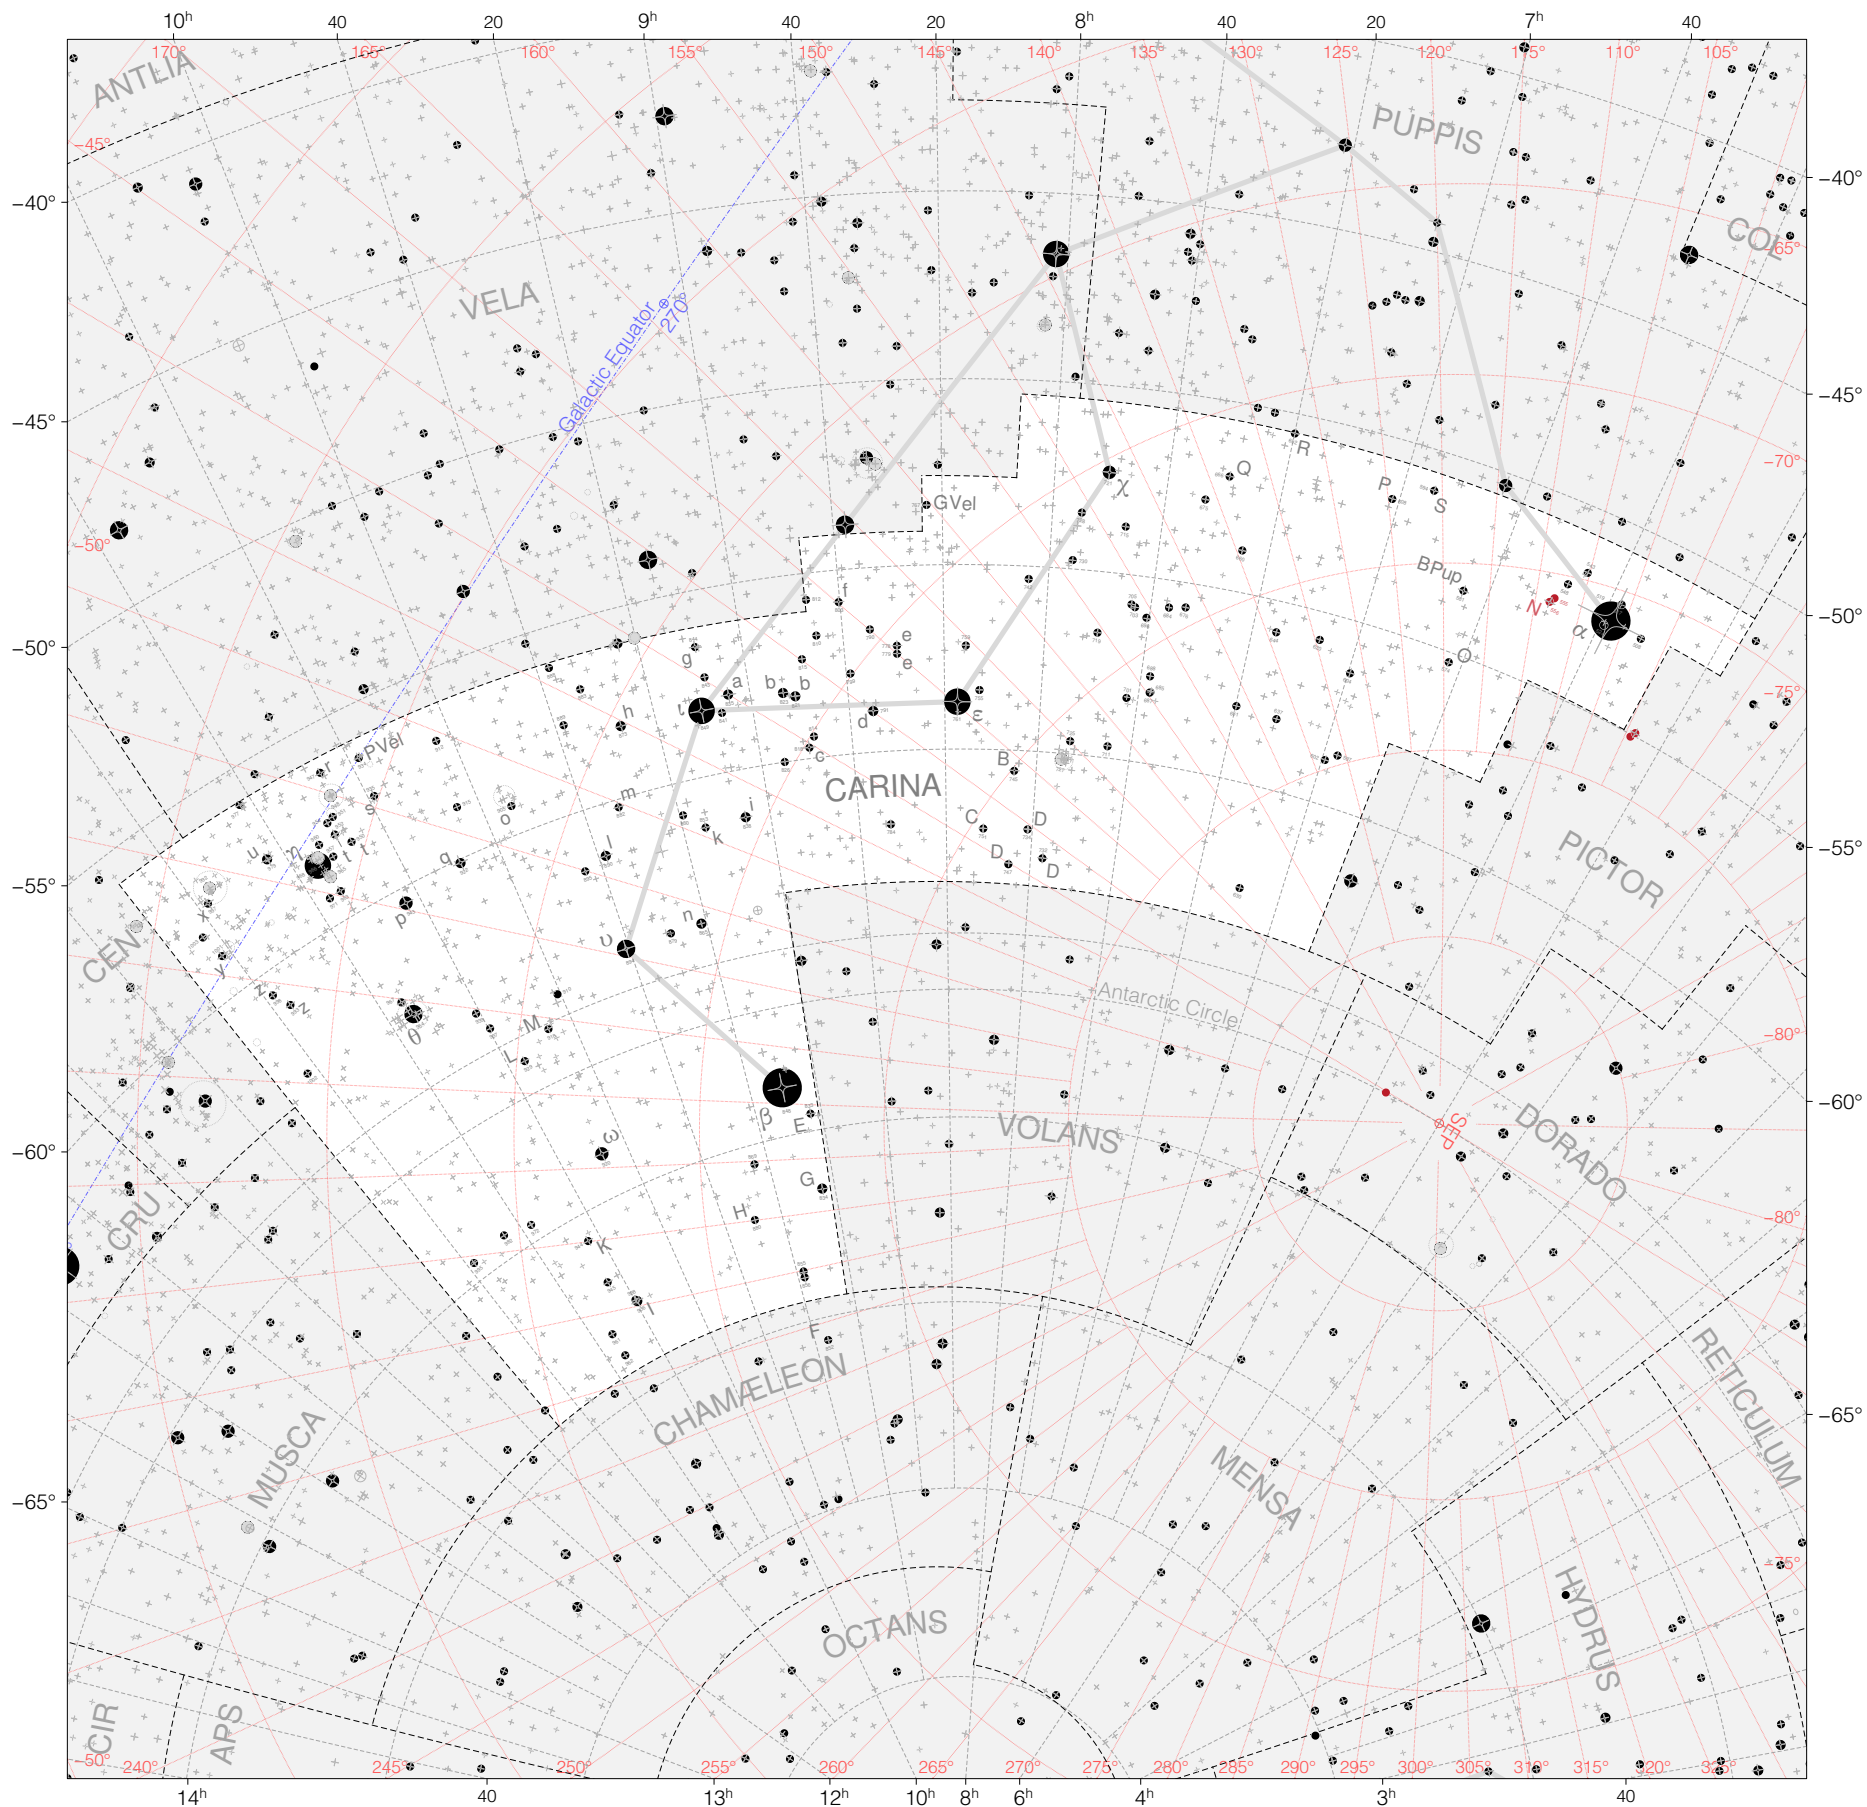

Lacaille Stars in Carina

Magnitudes: 1 2 3 4 5 6 7

Versions: LAC HIP SAO

Scale at center: 0° 2° 4°